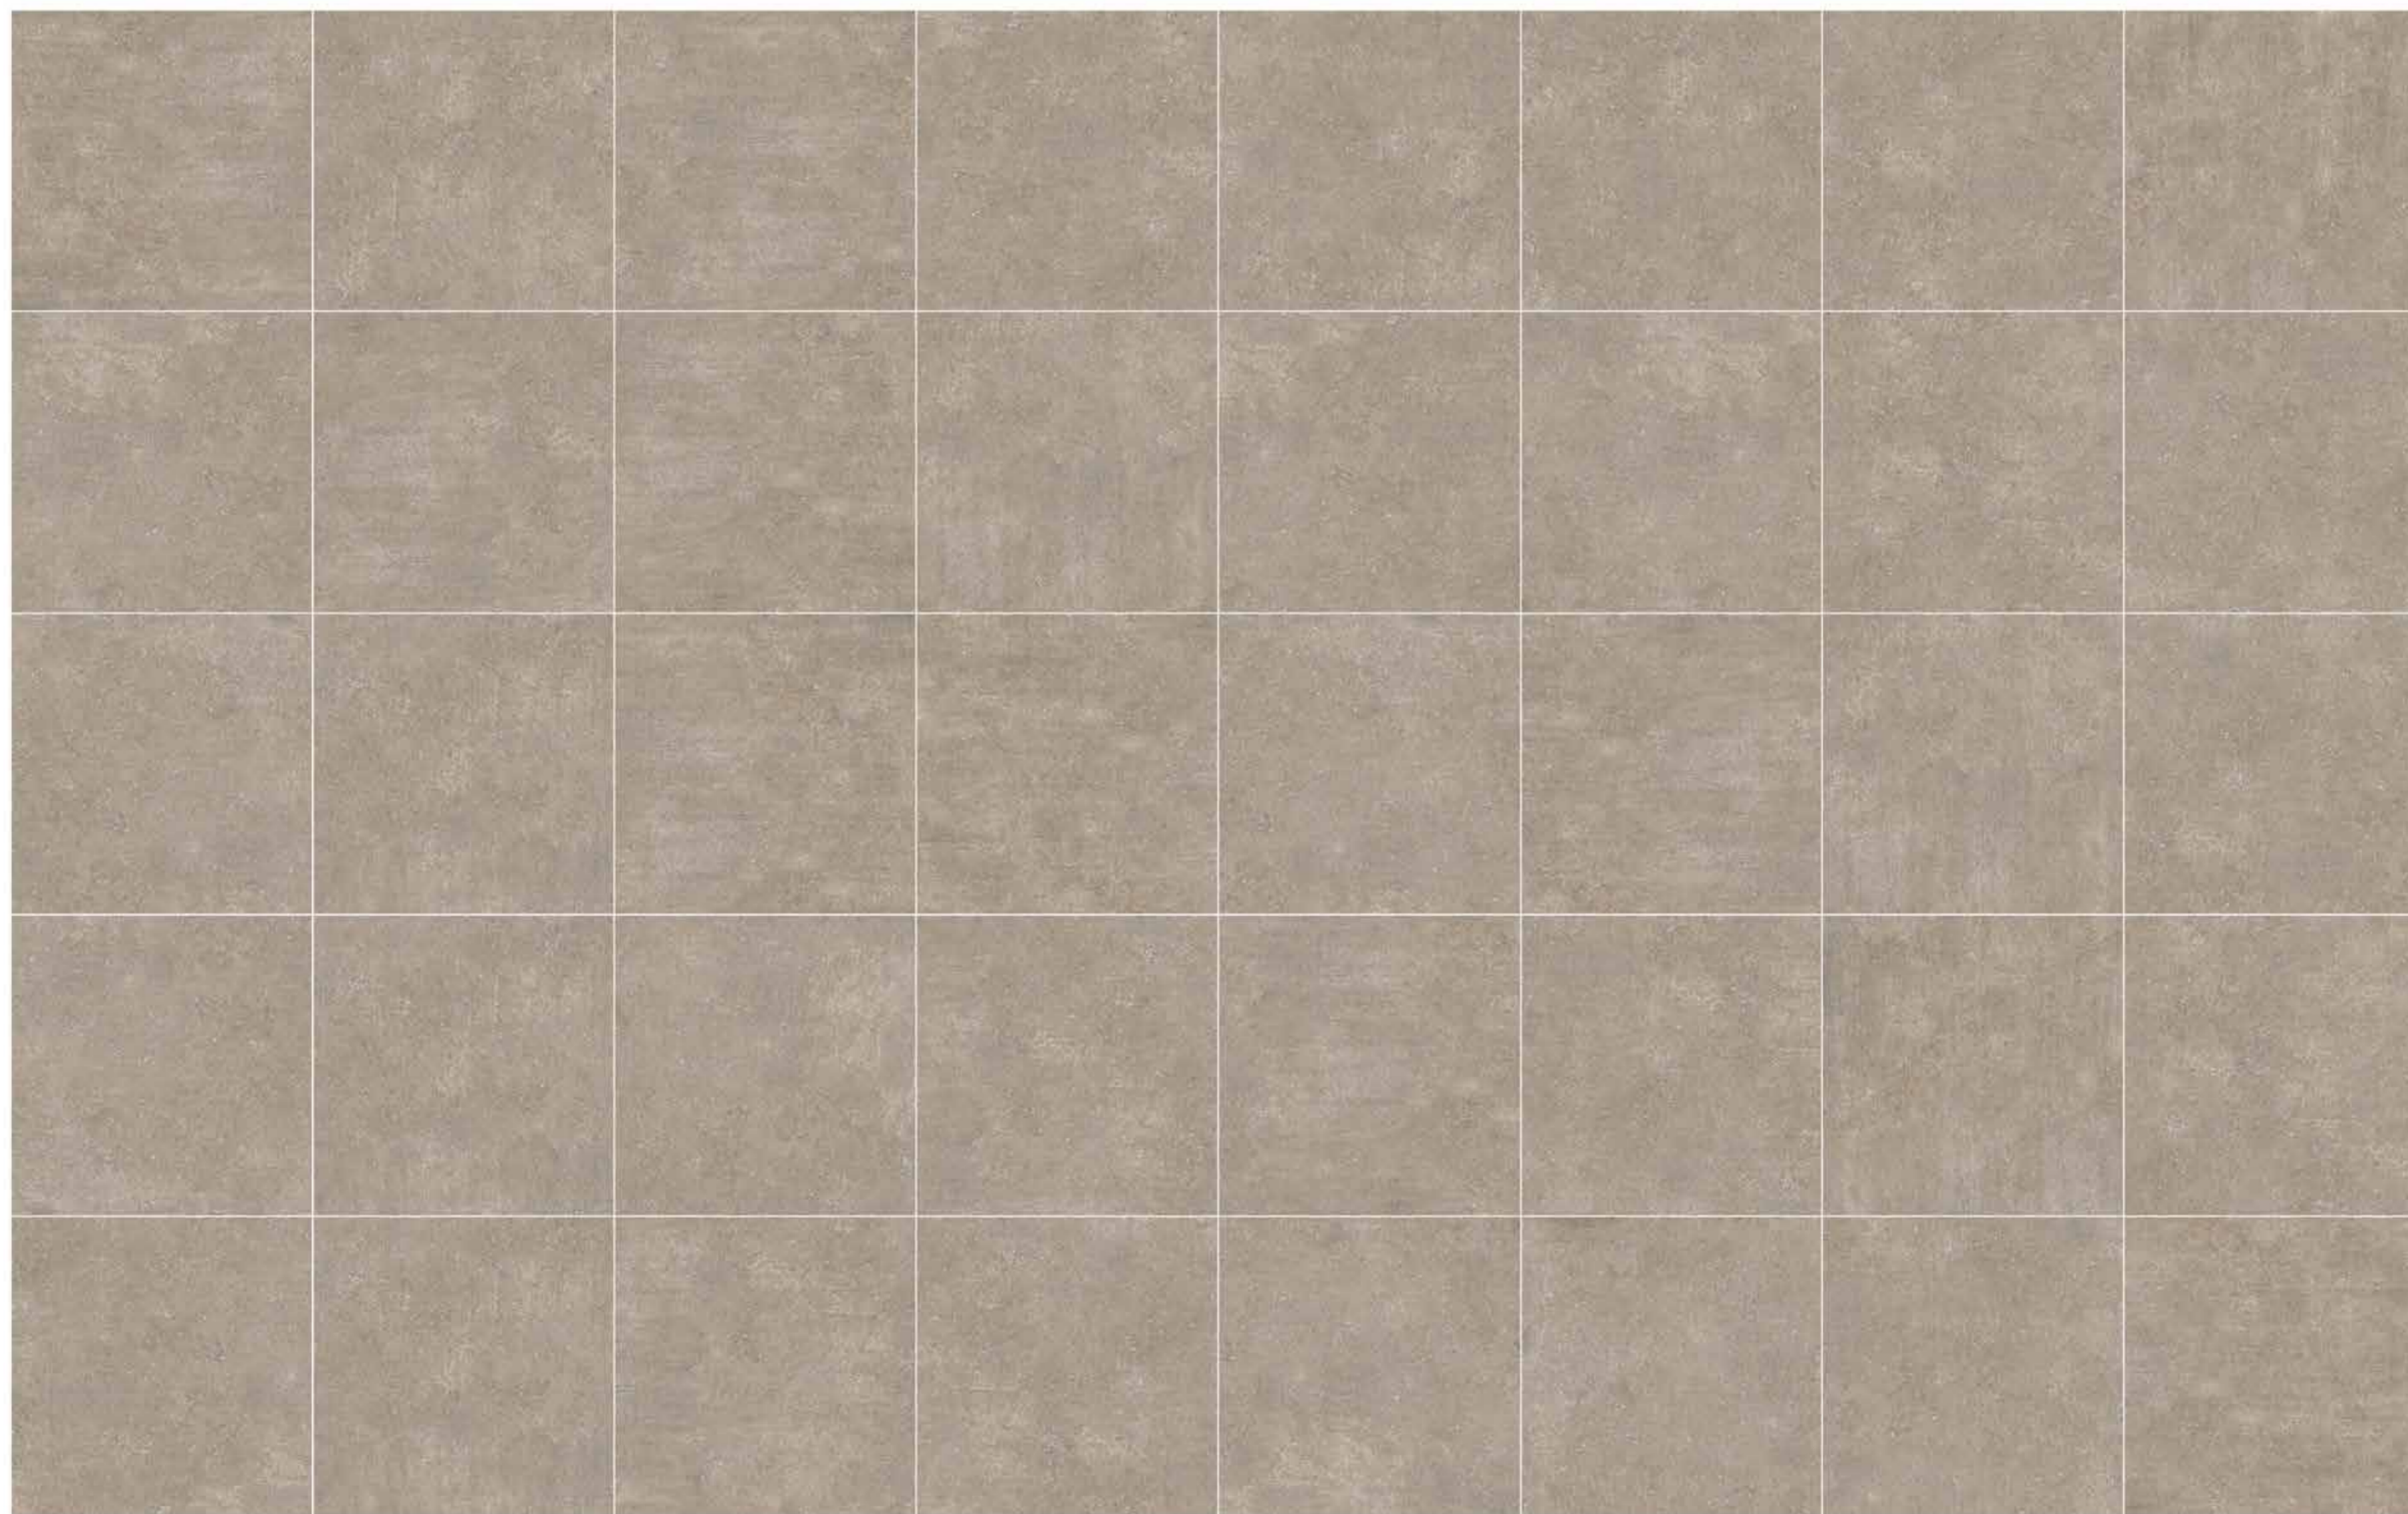

- Floor Tile
- Wall Tile
- Porcelain
- Frost Resistant
- Lappato
- Matt
- R9 Lappato
- Soft R10
- Modularity
- Rectified
- Shade Variation
- Facade
- Residential
- Commercial
- Outdoors
- Pool Surrounding

Newcon

Colorbody Porcelain

60x120, 80x80, **60x60**, 30x60, 45x45, 30x30 / R10A, R9 LPR, R11B, Matt
Cream, White, **Taupe**, Silver Grey, Dark Grey, Anthracite