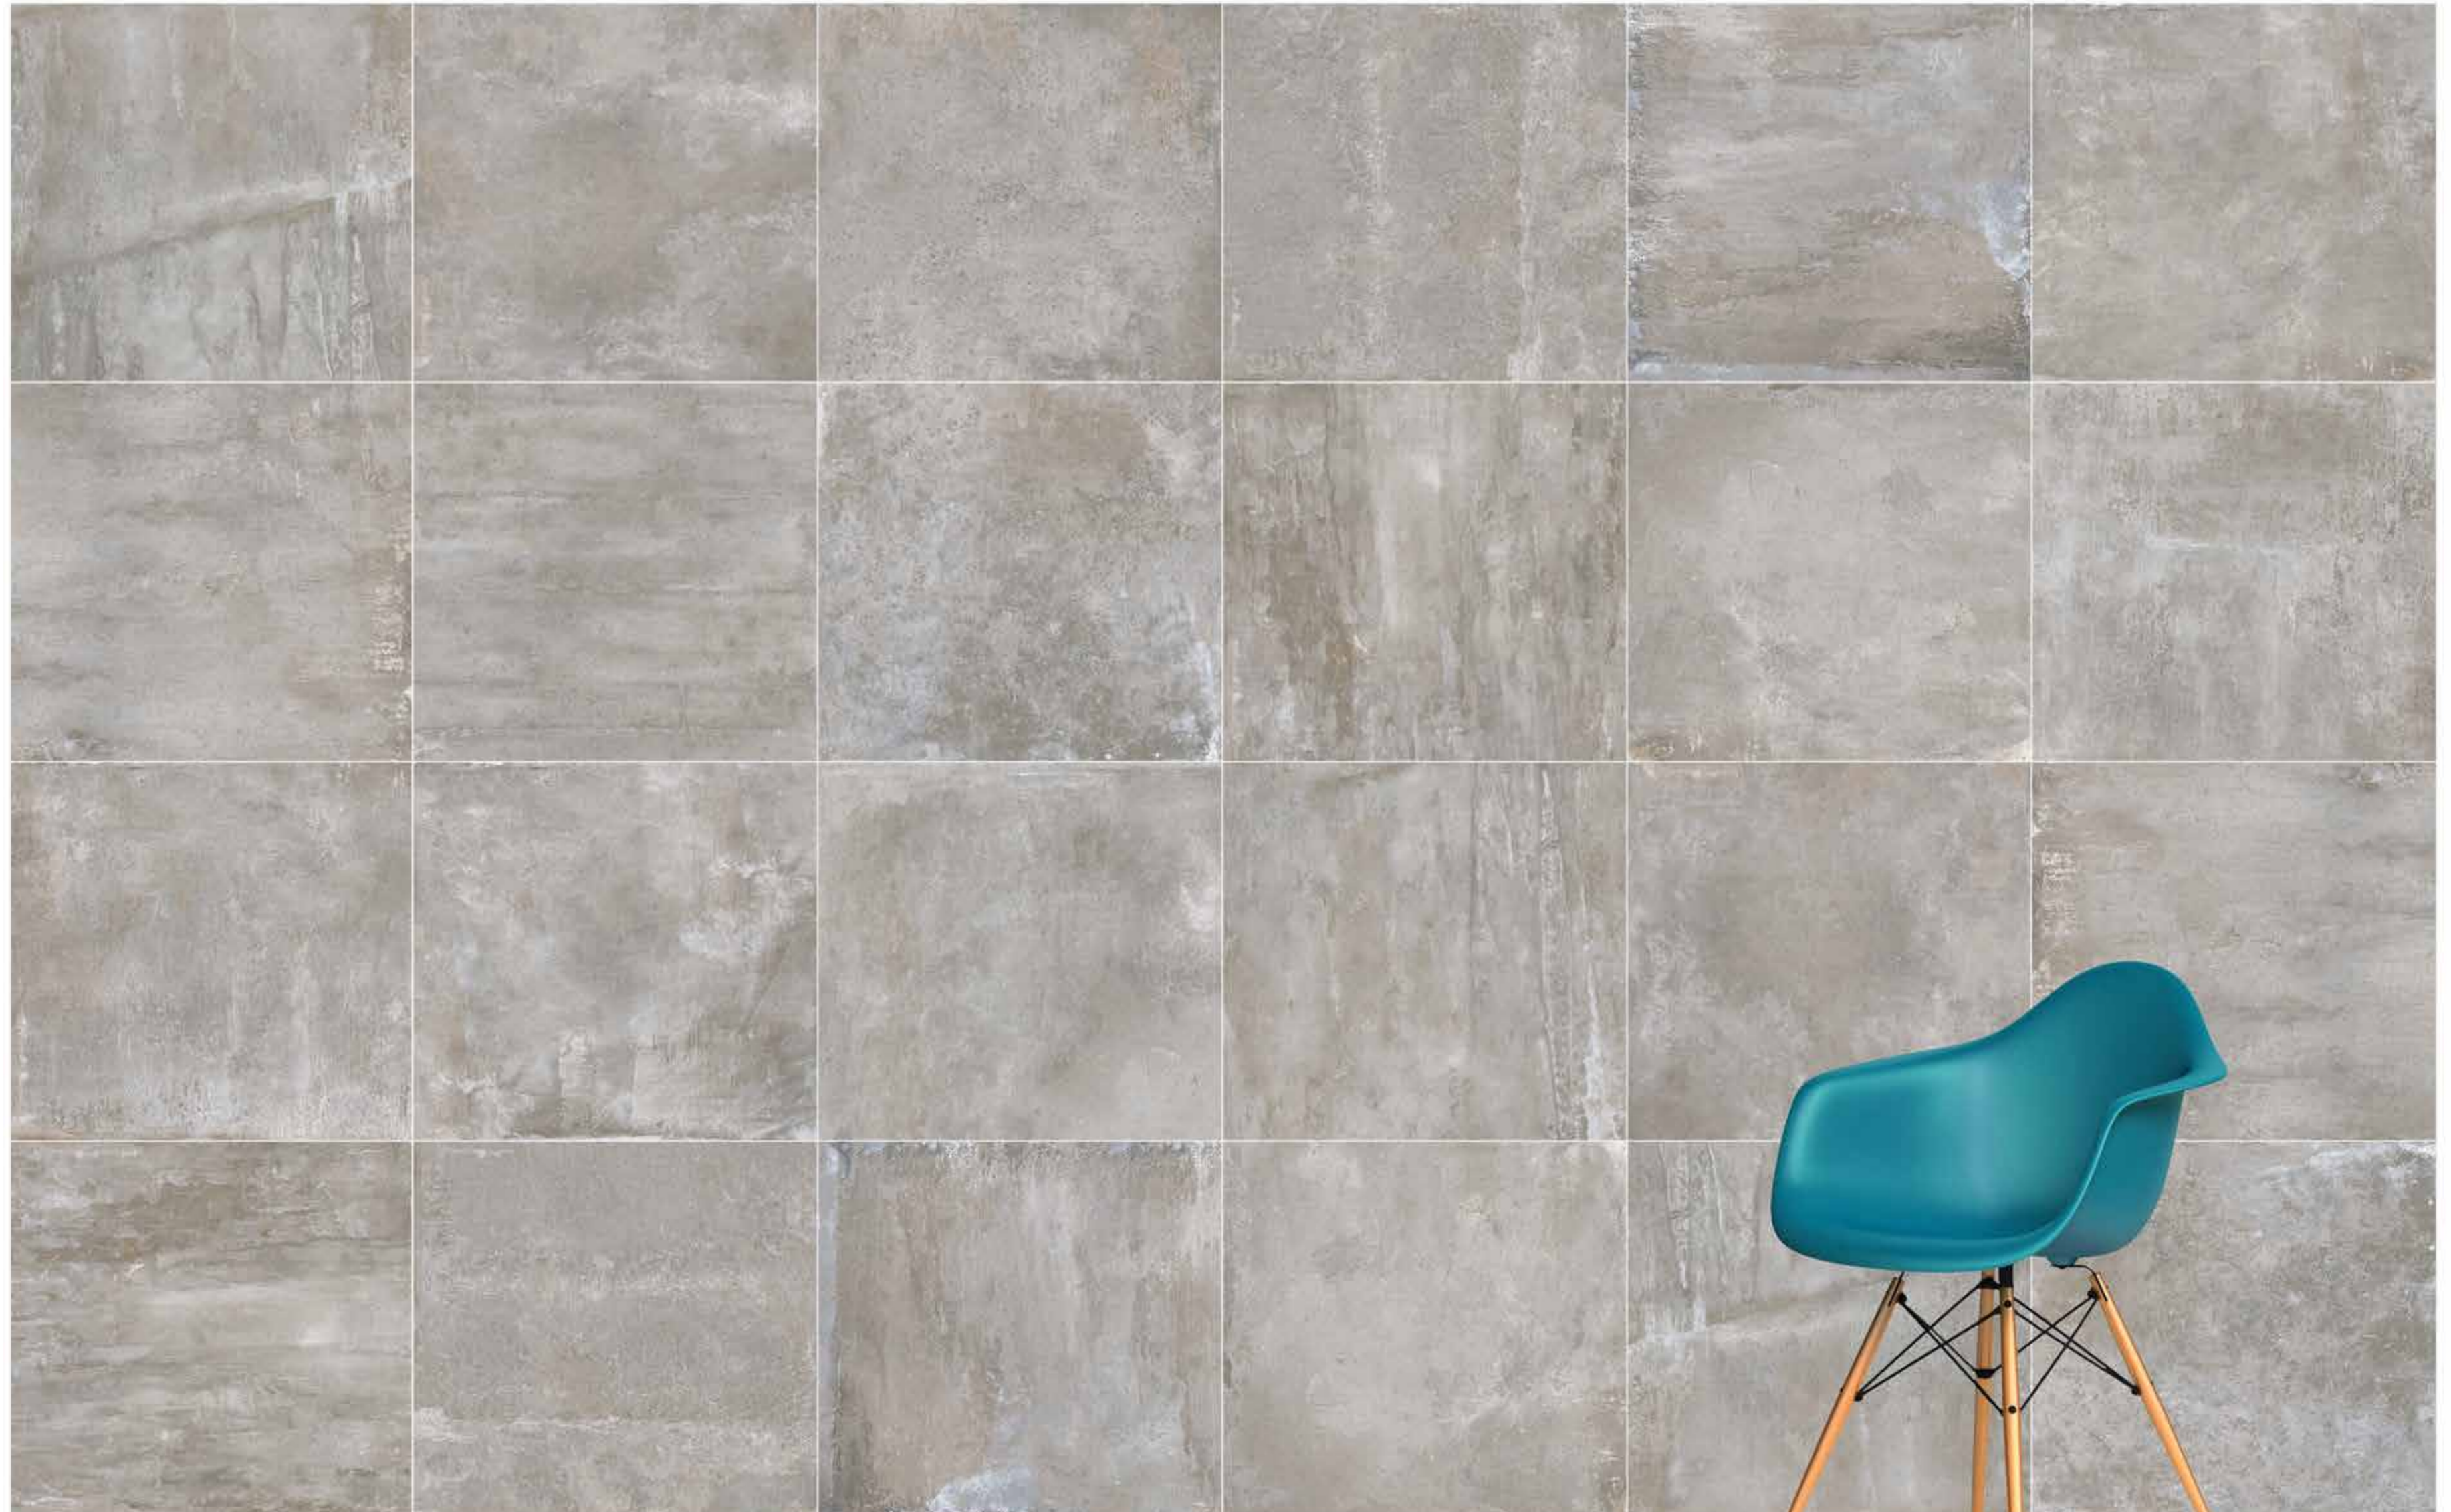

- Floor Tile
- Wall Tile
- Porcelain
- Frost Resistant
- Matt
- Rectified
- Non Rectified
- Shade Variation
- Residential
- Commercial

reaLook
TECHNOLOGY

Ice & Smoke

Colorbody Porcelain **80x80**, 40x80, 10x80, 60x60, 30x60 / R9
Ice Grey, **Smoke Grey**