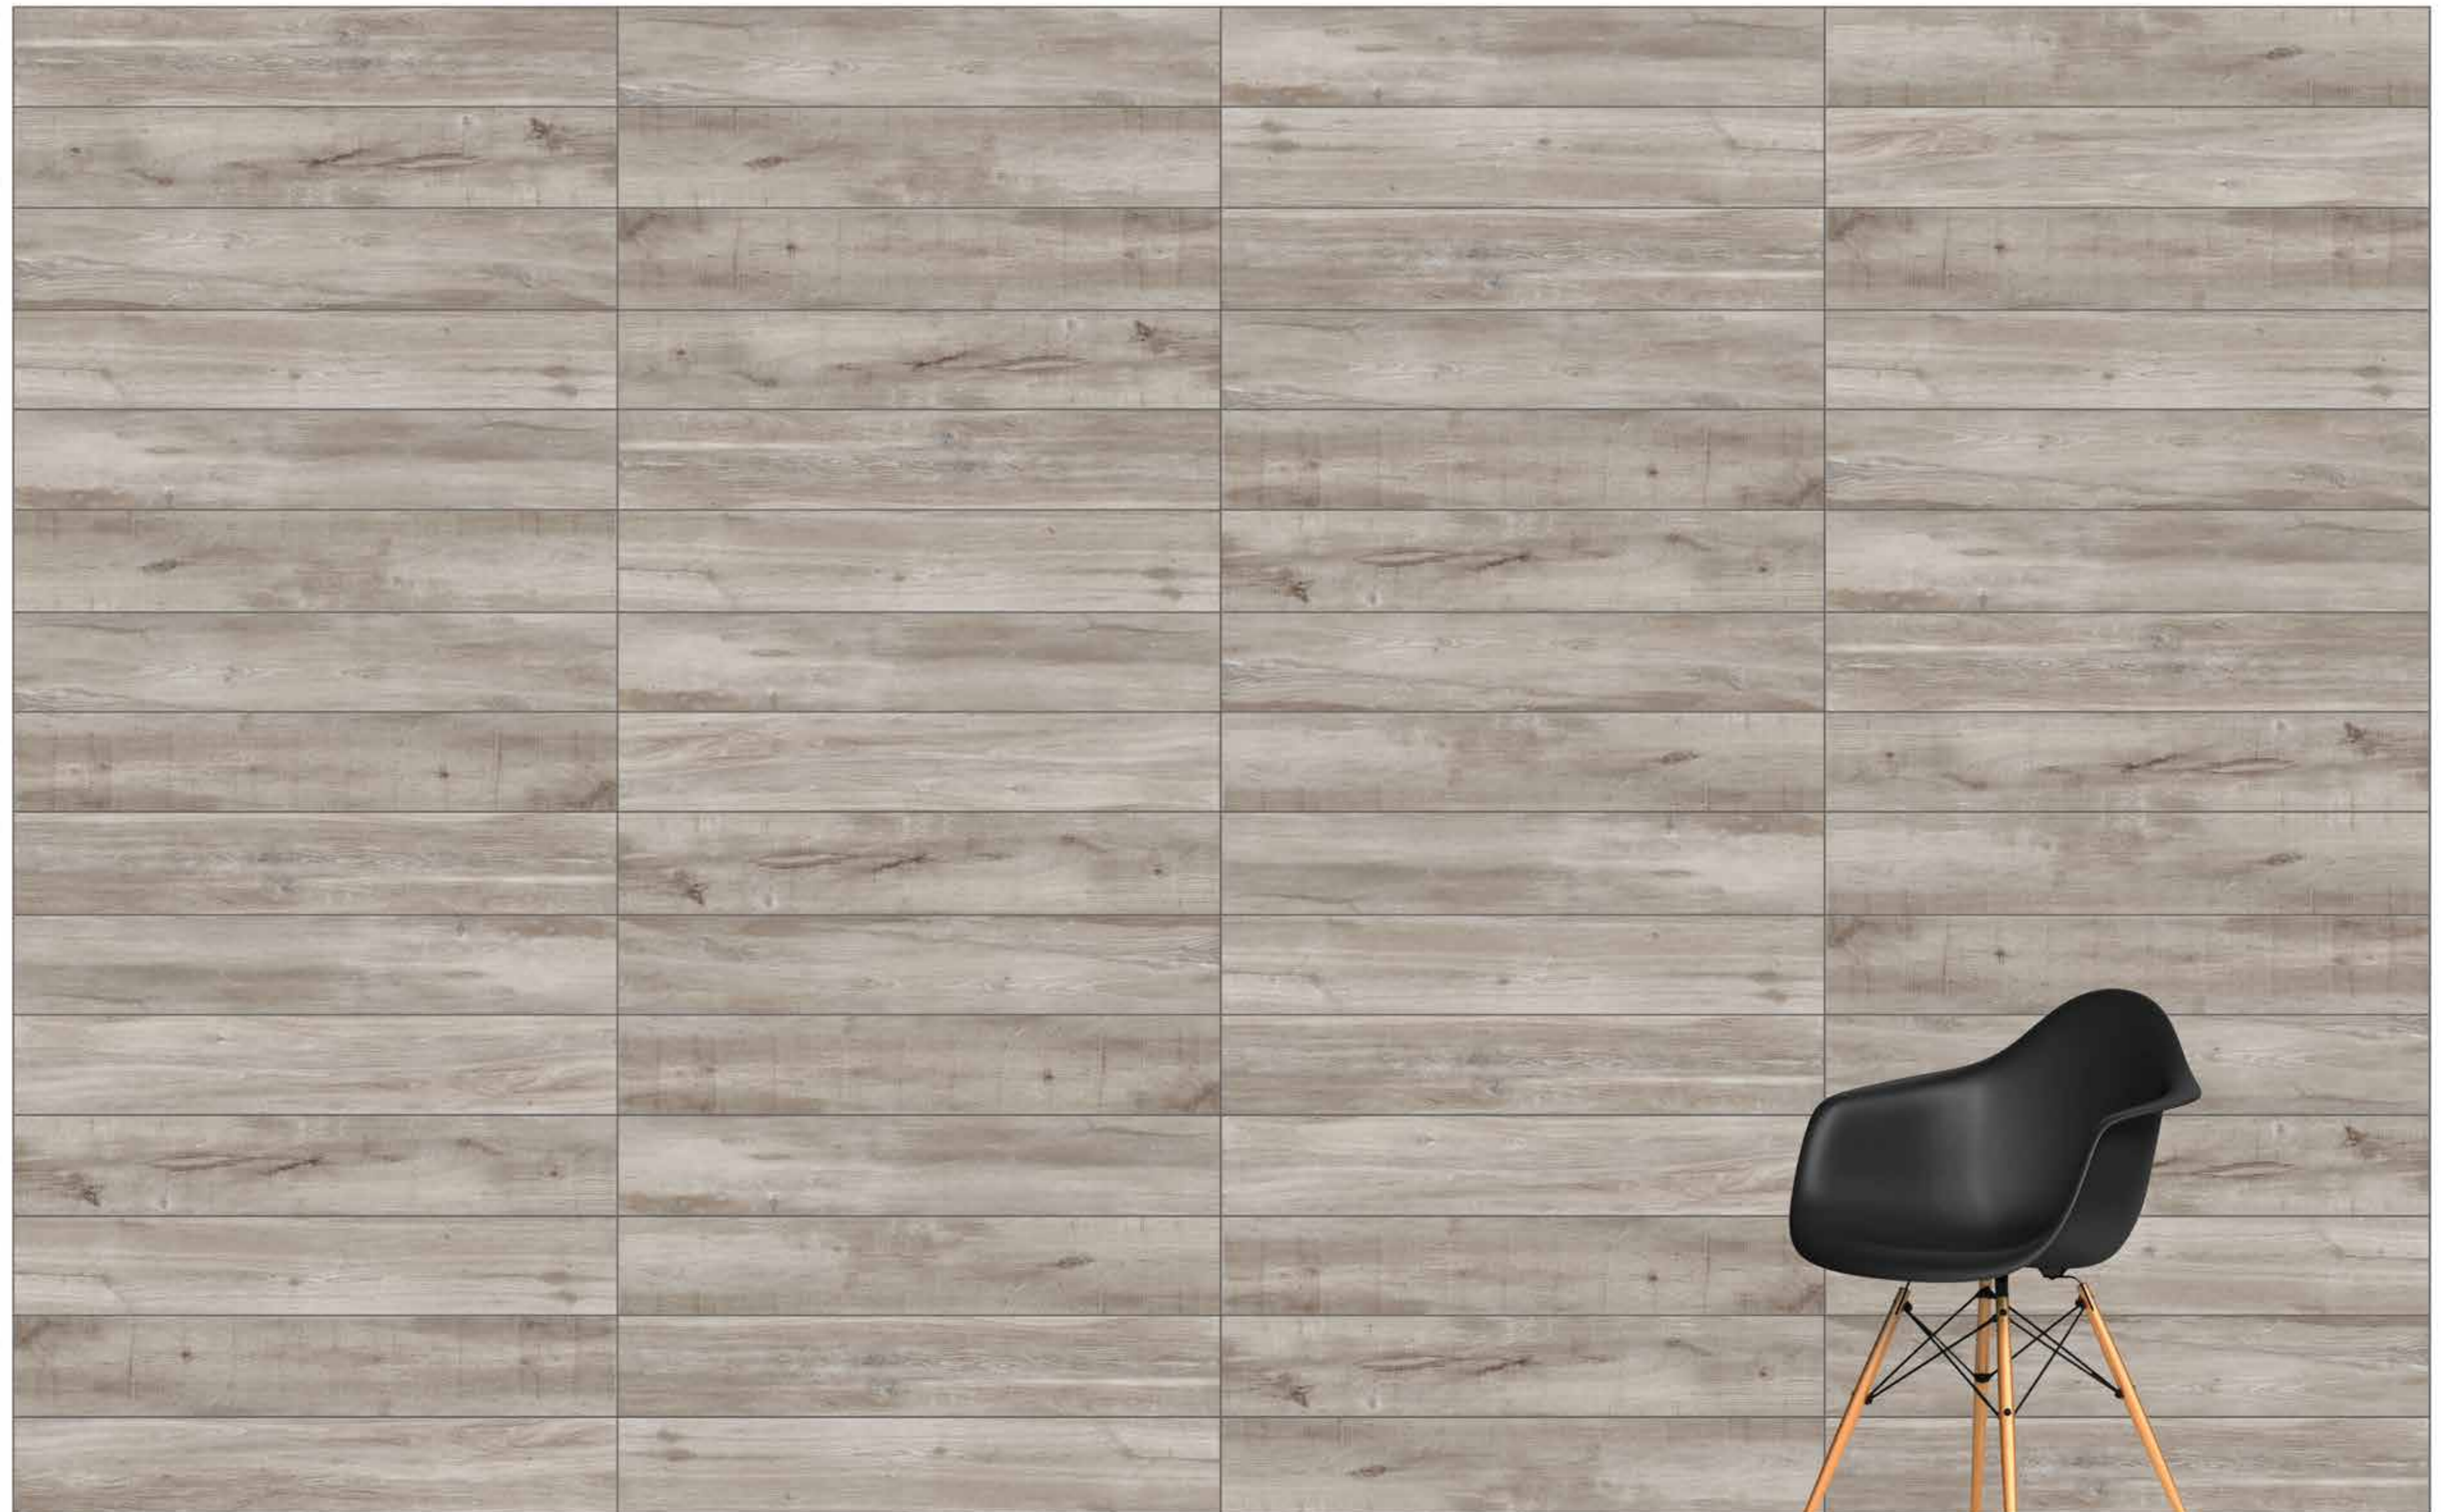

reaLook
TECHNOLOGY

Aspenwood

Glazed Porcelain

40x120 (20 mm), **20x120** / R10A, R11
Beige, Mink, **Greige**, Dark Greige, Cherry
Wenge, Dark Wenge, Grey, Dark Grey, Anthracite