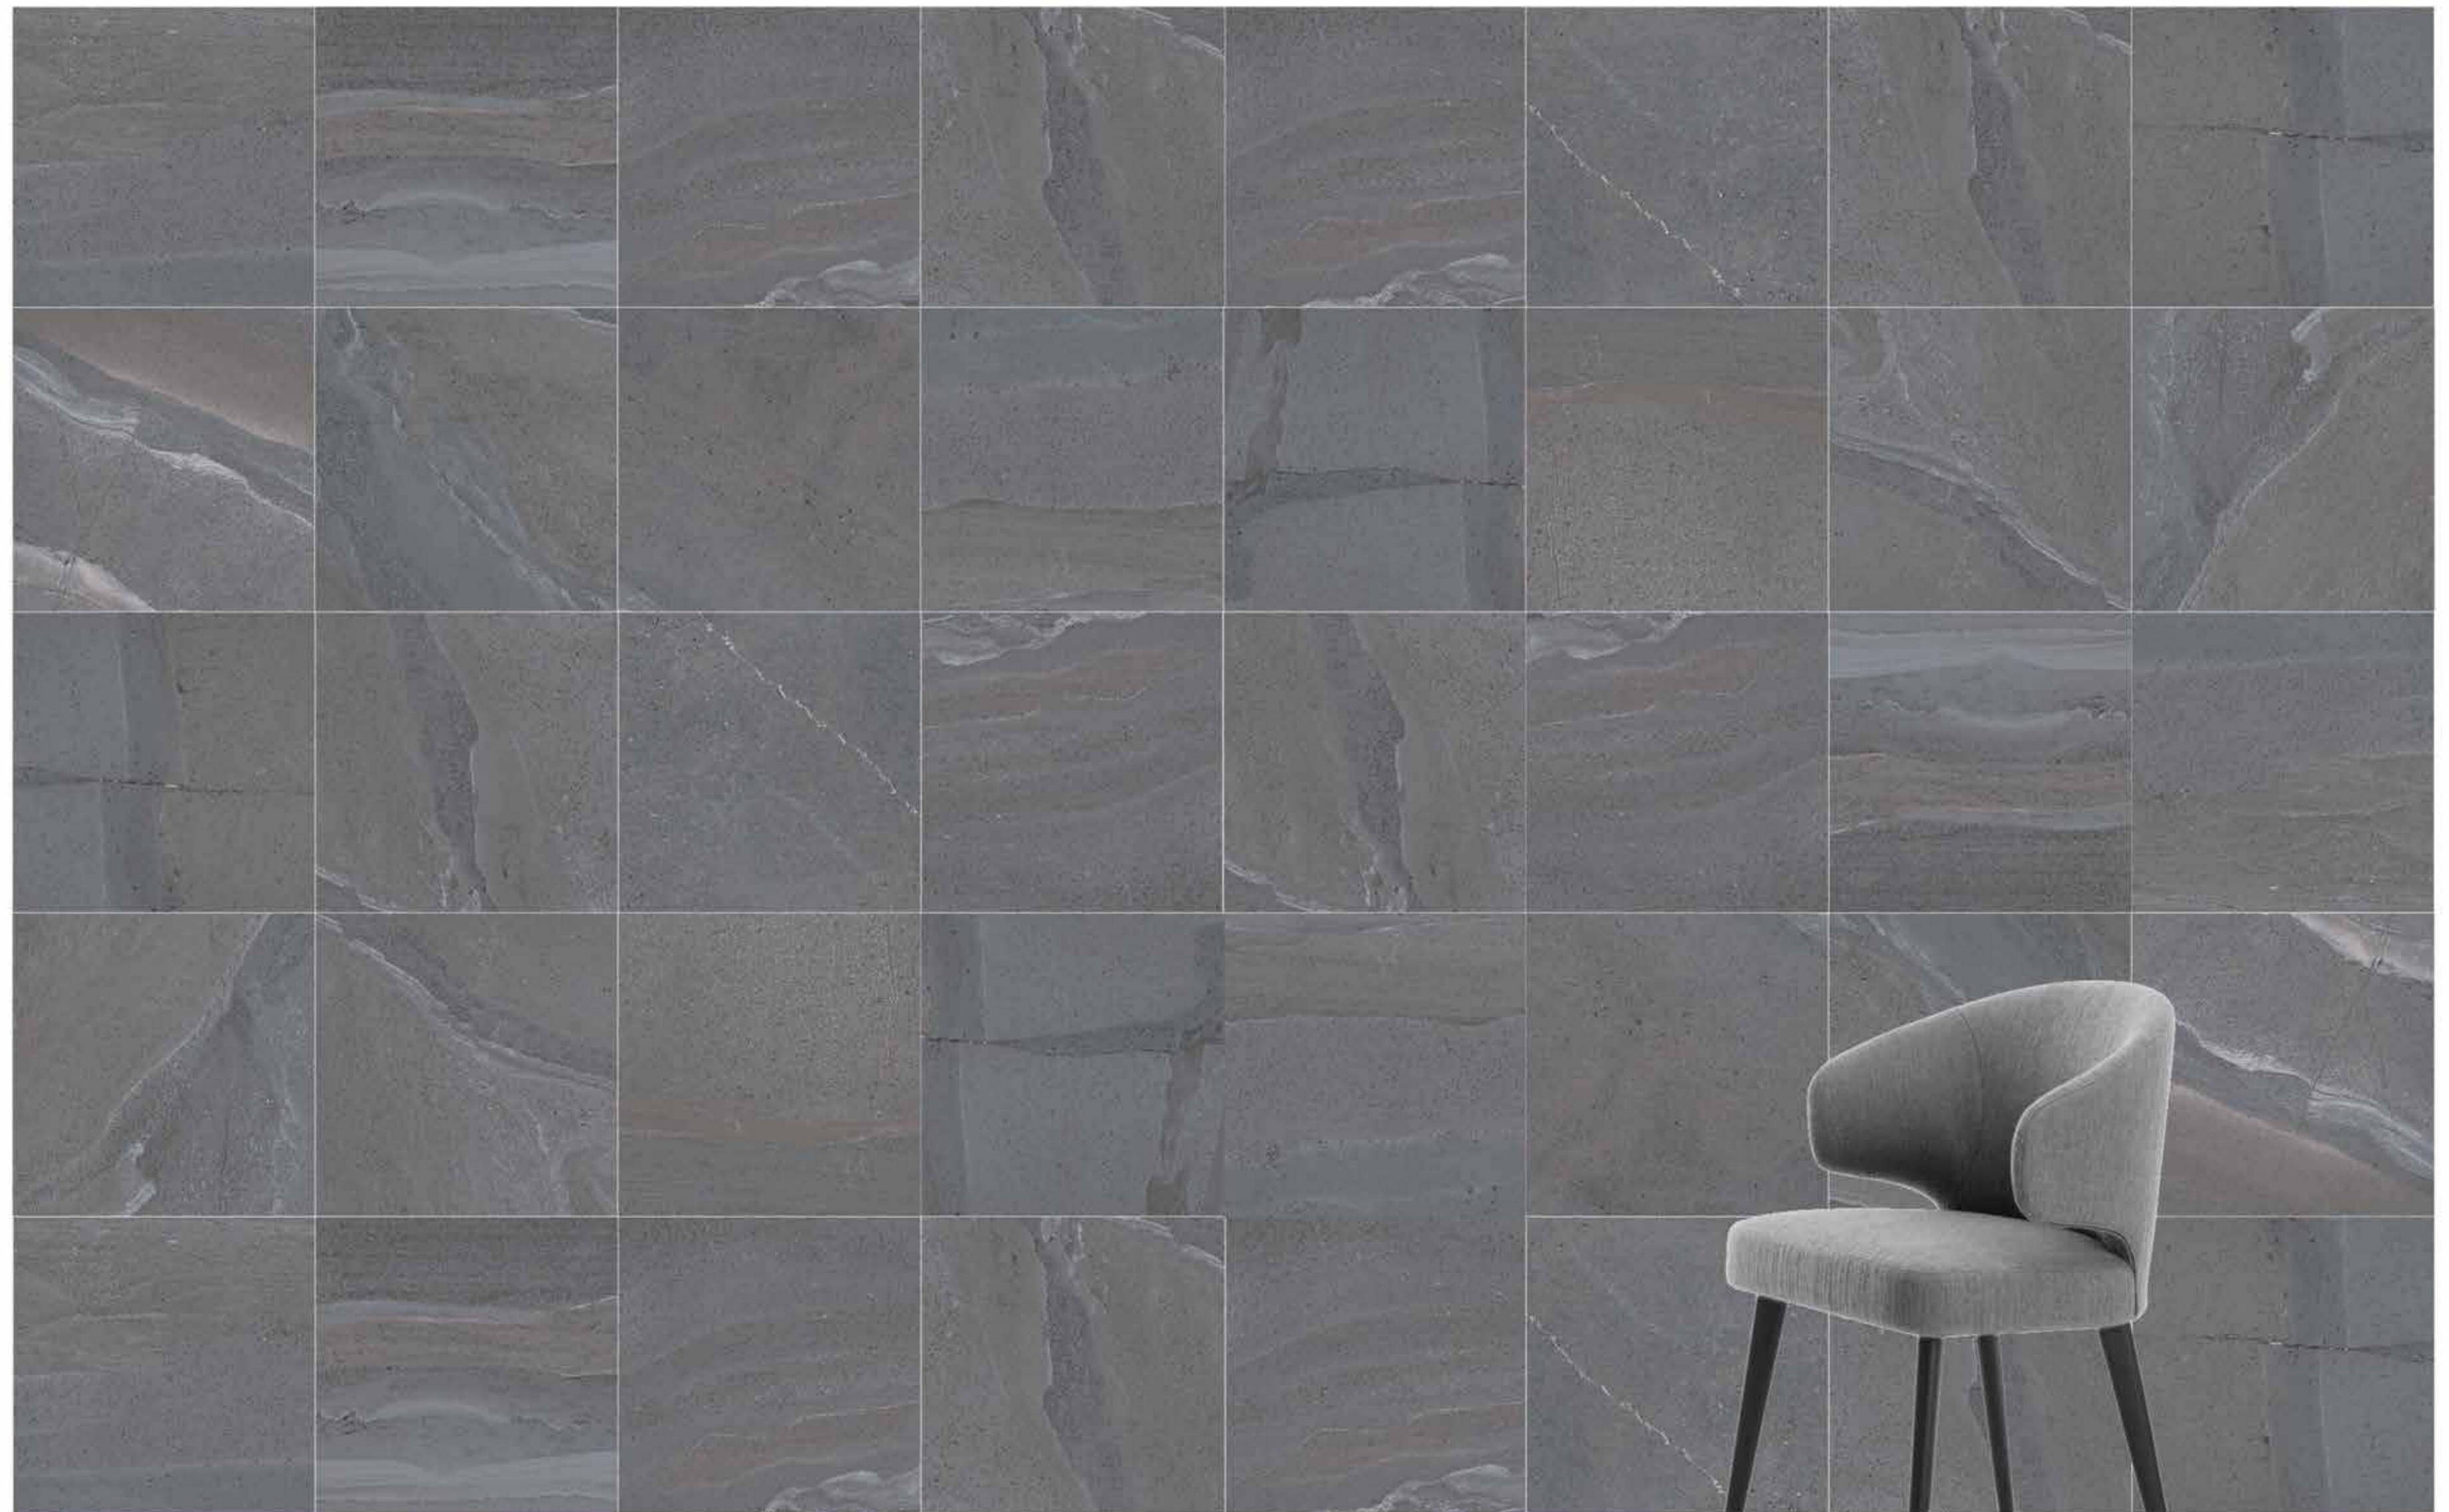

- Floor Tile
- Wall Tile
- Porcelain
- Frost Resistant
- Matt
- Lappato
- Rectified
- Shade Variation
- Residential
- Commercial

British Stone

Colorbody Porcelain

60x60, 30x60 / R10A, LPR
White, Beige, Grey, **Anthracite**