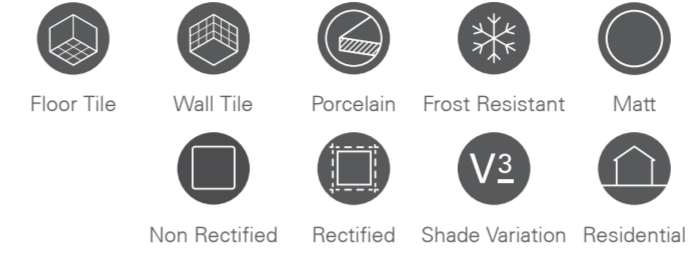

Light Oak, Oak, Beige, Wenge

200x100 3 Canvas (6 m²)

reaLook
TECHNOLOGY
Samba
Glazed Porcelain
20x120 / R10
Light Oak, **Oak**, Beige, Wenge

200x100 3 Canvas (6 m²)

reaLook
TECHNOLOGY
Samba
Glazed Porcelain
20x120 / R10
Light Oak, Oak, **Beige**, Wenge