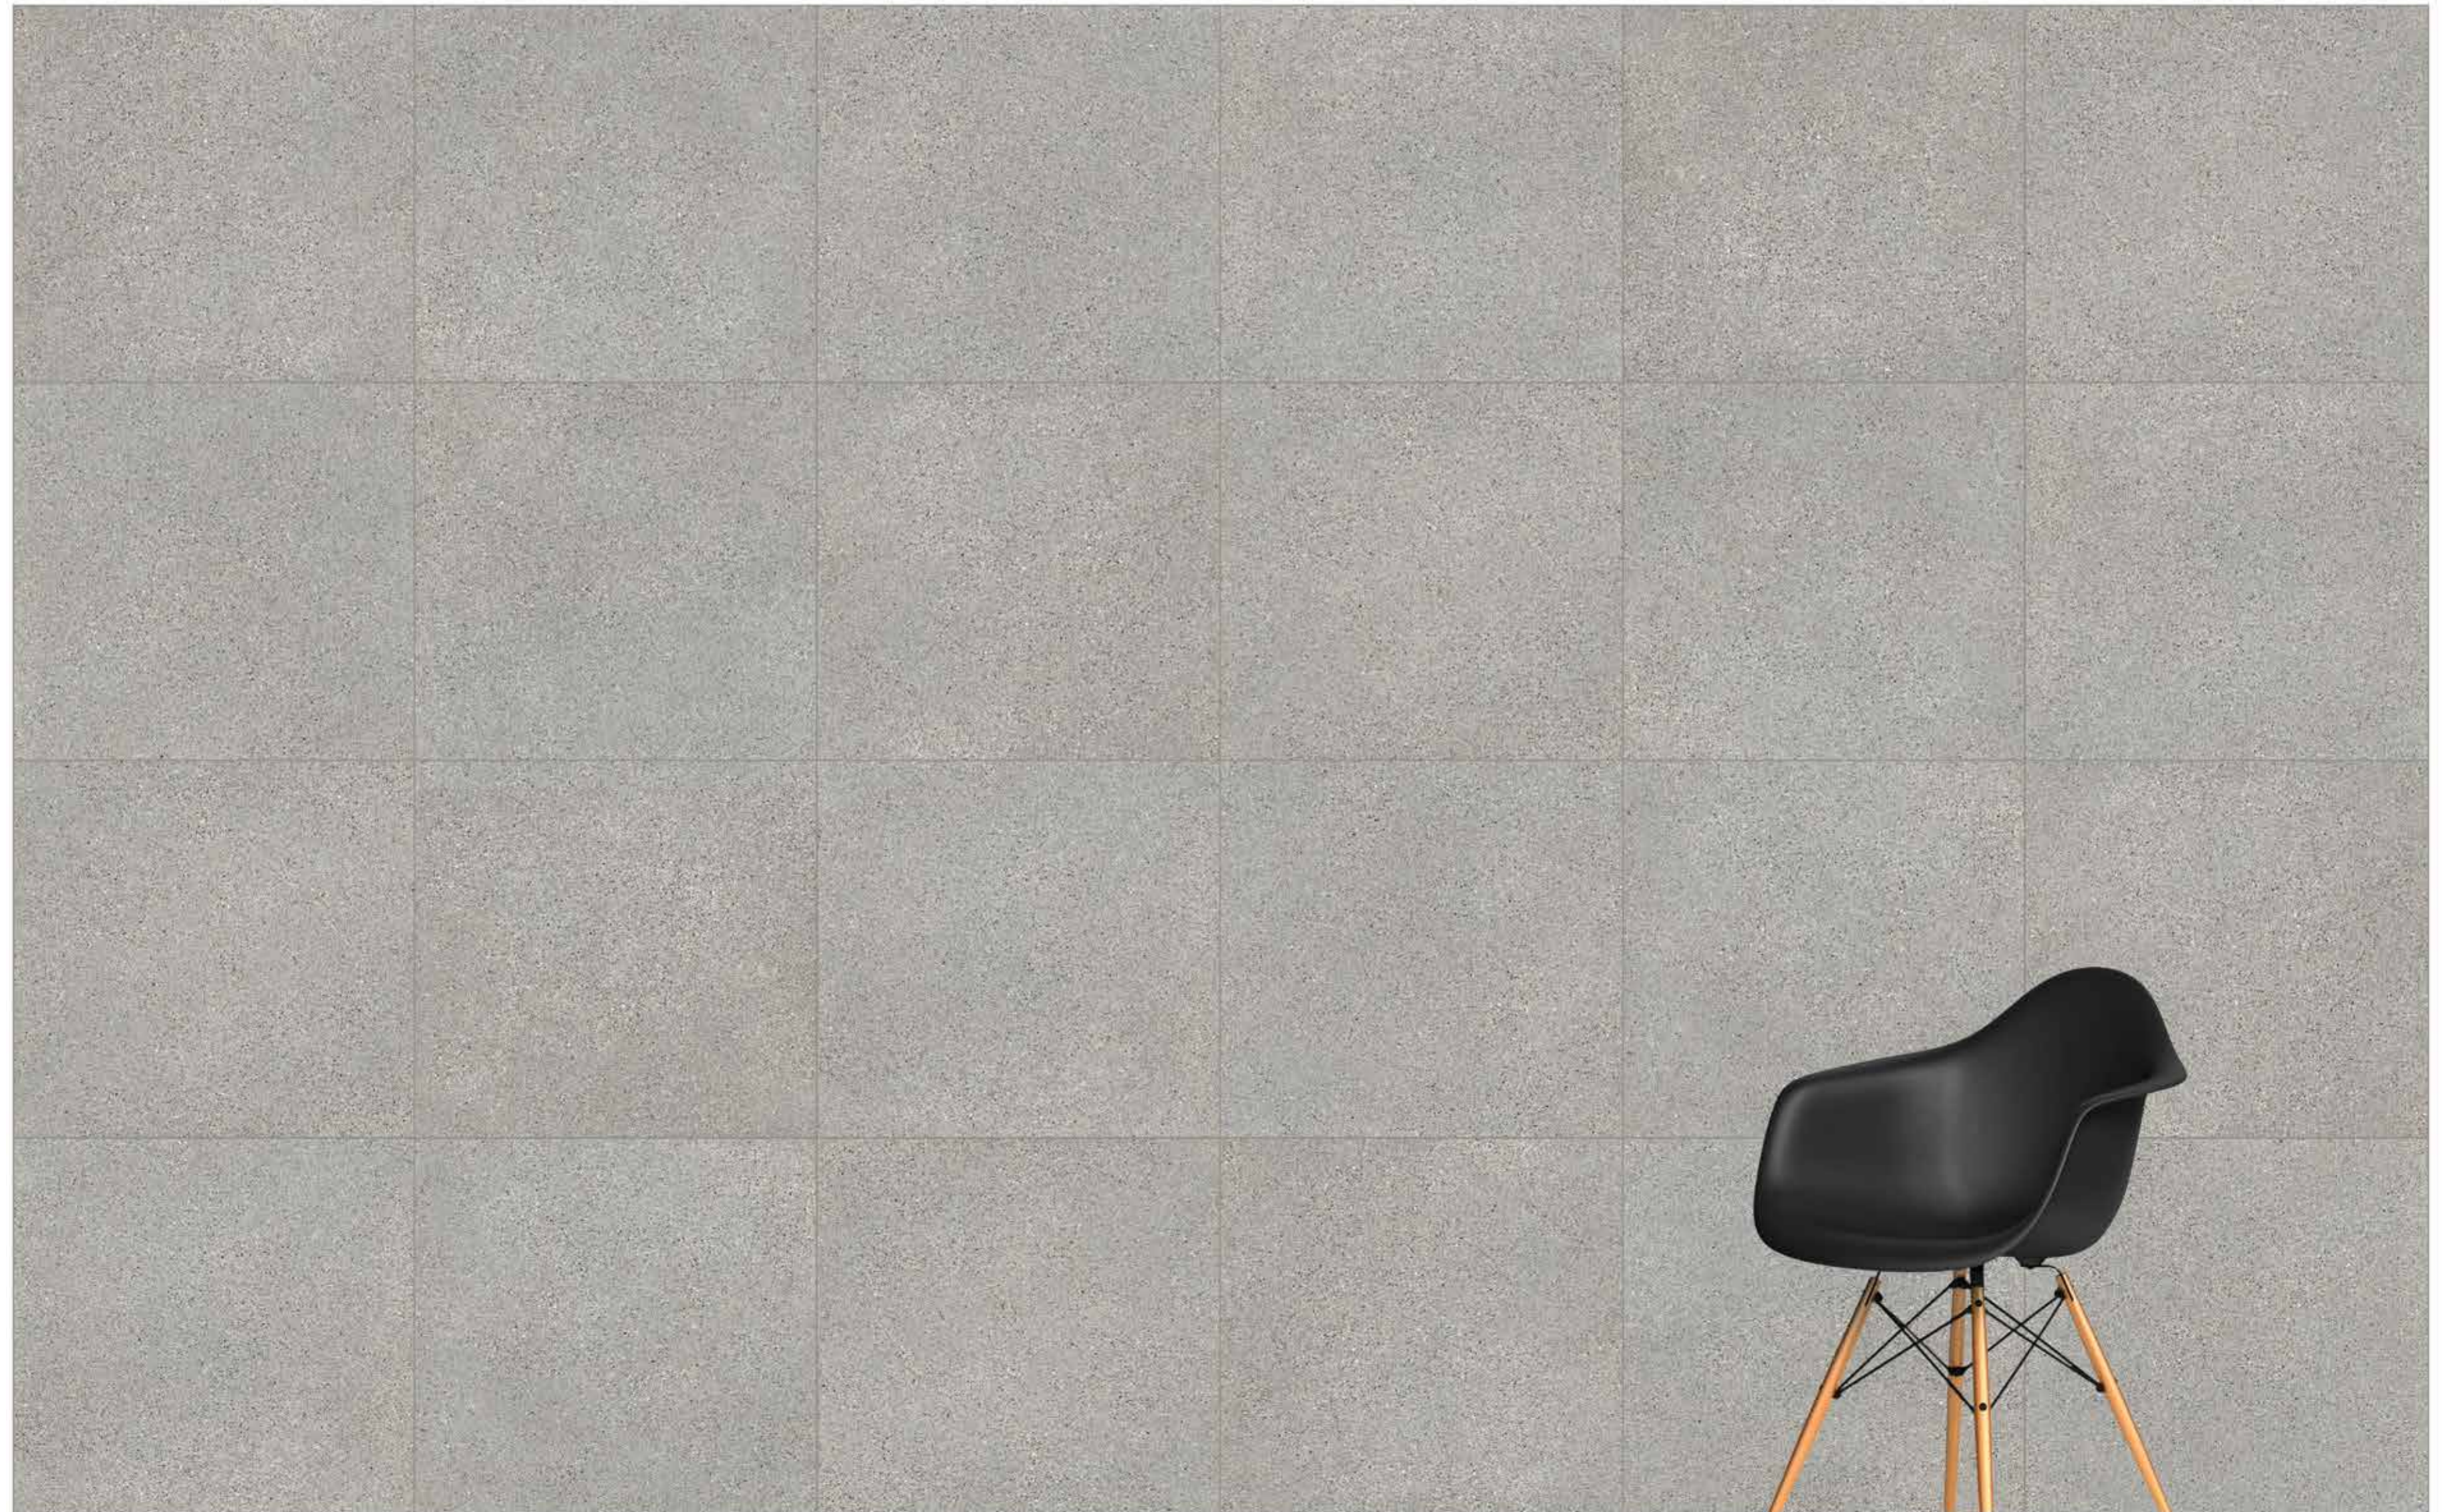

reaLook
TECHNOLOGY

CementMix

Colorbody Porcelain **80x80**, 60x60 / **Micro**, Meso, Flake / **R10A**, R10B
Fullbody Porcelain 80x80, 60x60 / Fine Geometric 1, Fine Random 2 / R10A , R11B
Light Greige, Greige, Dark Greige
Light Grey, **Grey**, Dark Grey

88x88 (8 Faces)