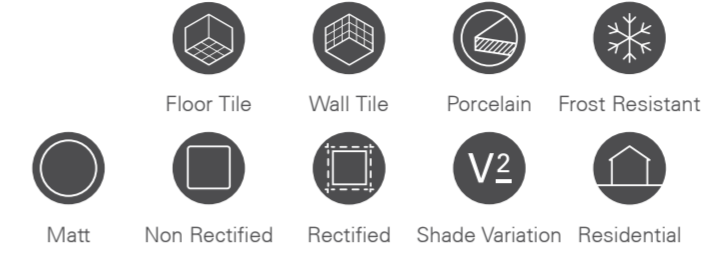

reaLook
TECHNOLOGY

Urbanwood

Glazed Porcelain

20x120 / R10A

Mink, Dark Greige, **Grey**, Dark Grey
Light Oak, Natural Oak, Oiled Oak, Dark Oak

137x24 9 Canvas (2,9 m²)