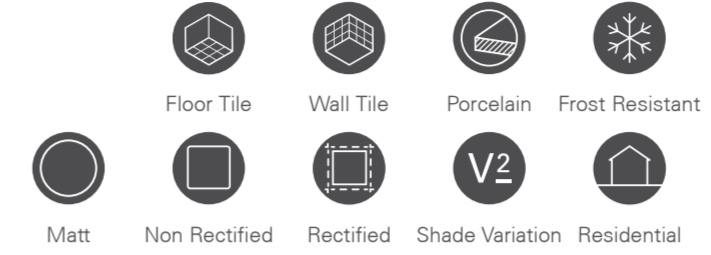

reaLook
TECHNOLOGY

Urbanwood

Glazed Porcelain

20x120 / R10A

Mink, Dark Greige, Grey, **Dark Grey**
Light Oak, Natural Oak, Oilled Oak, Dark Oak