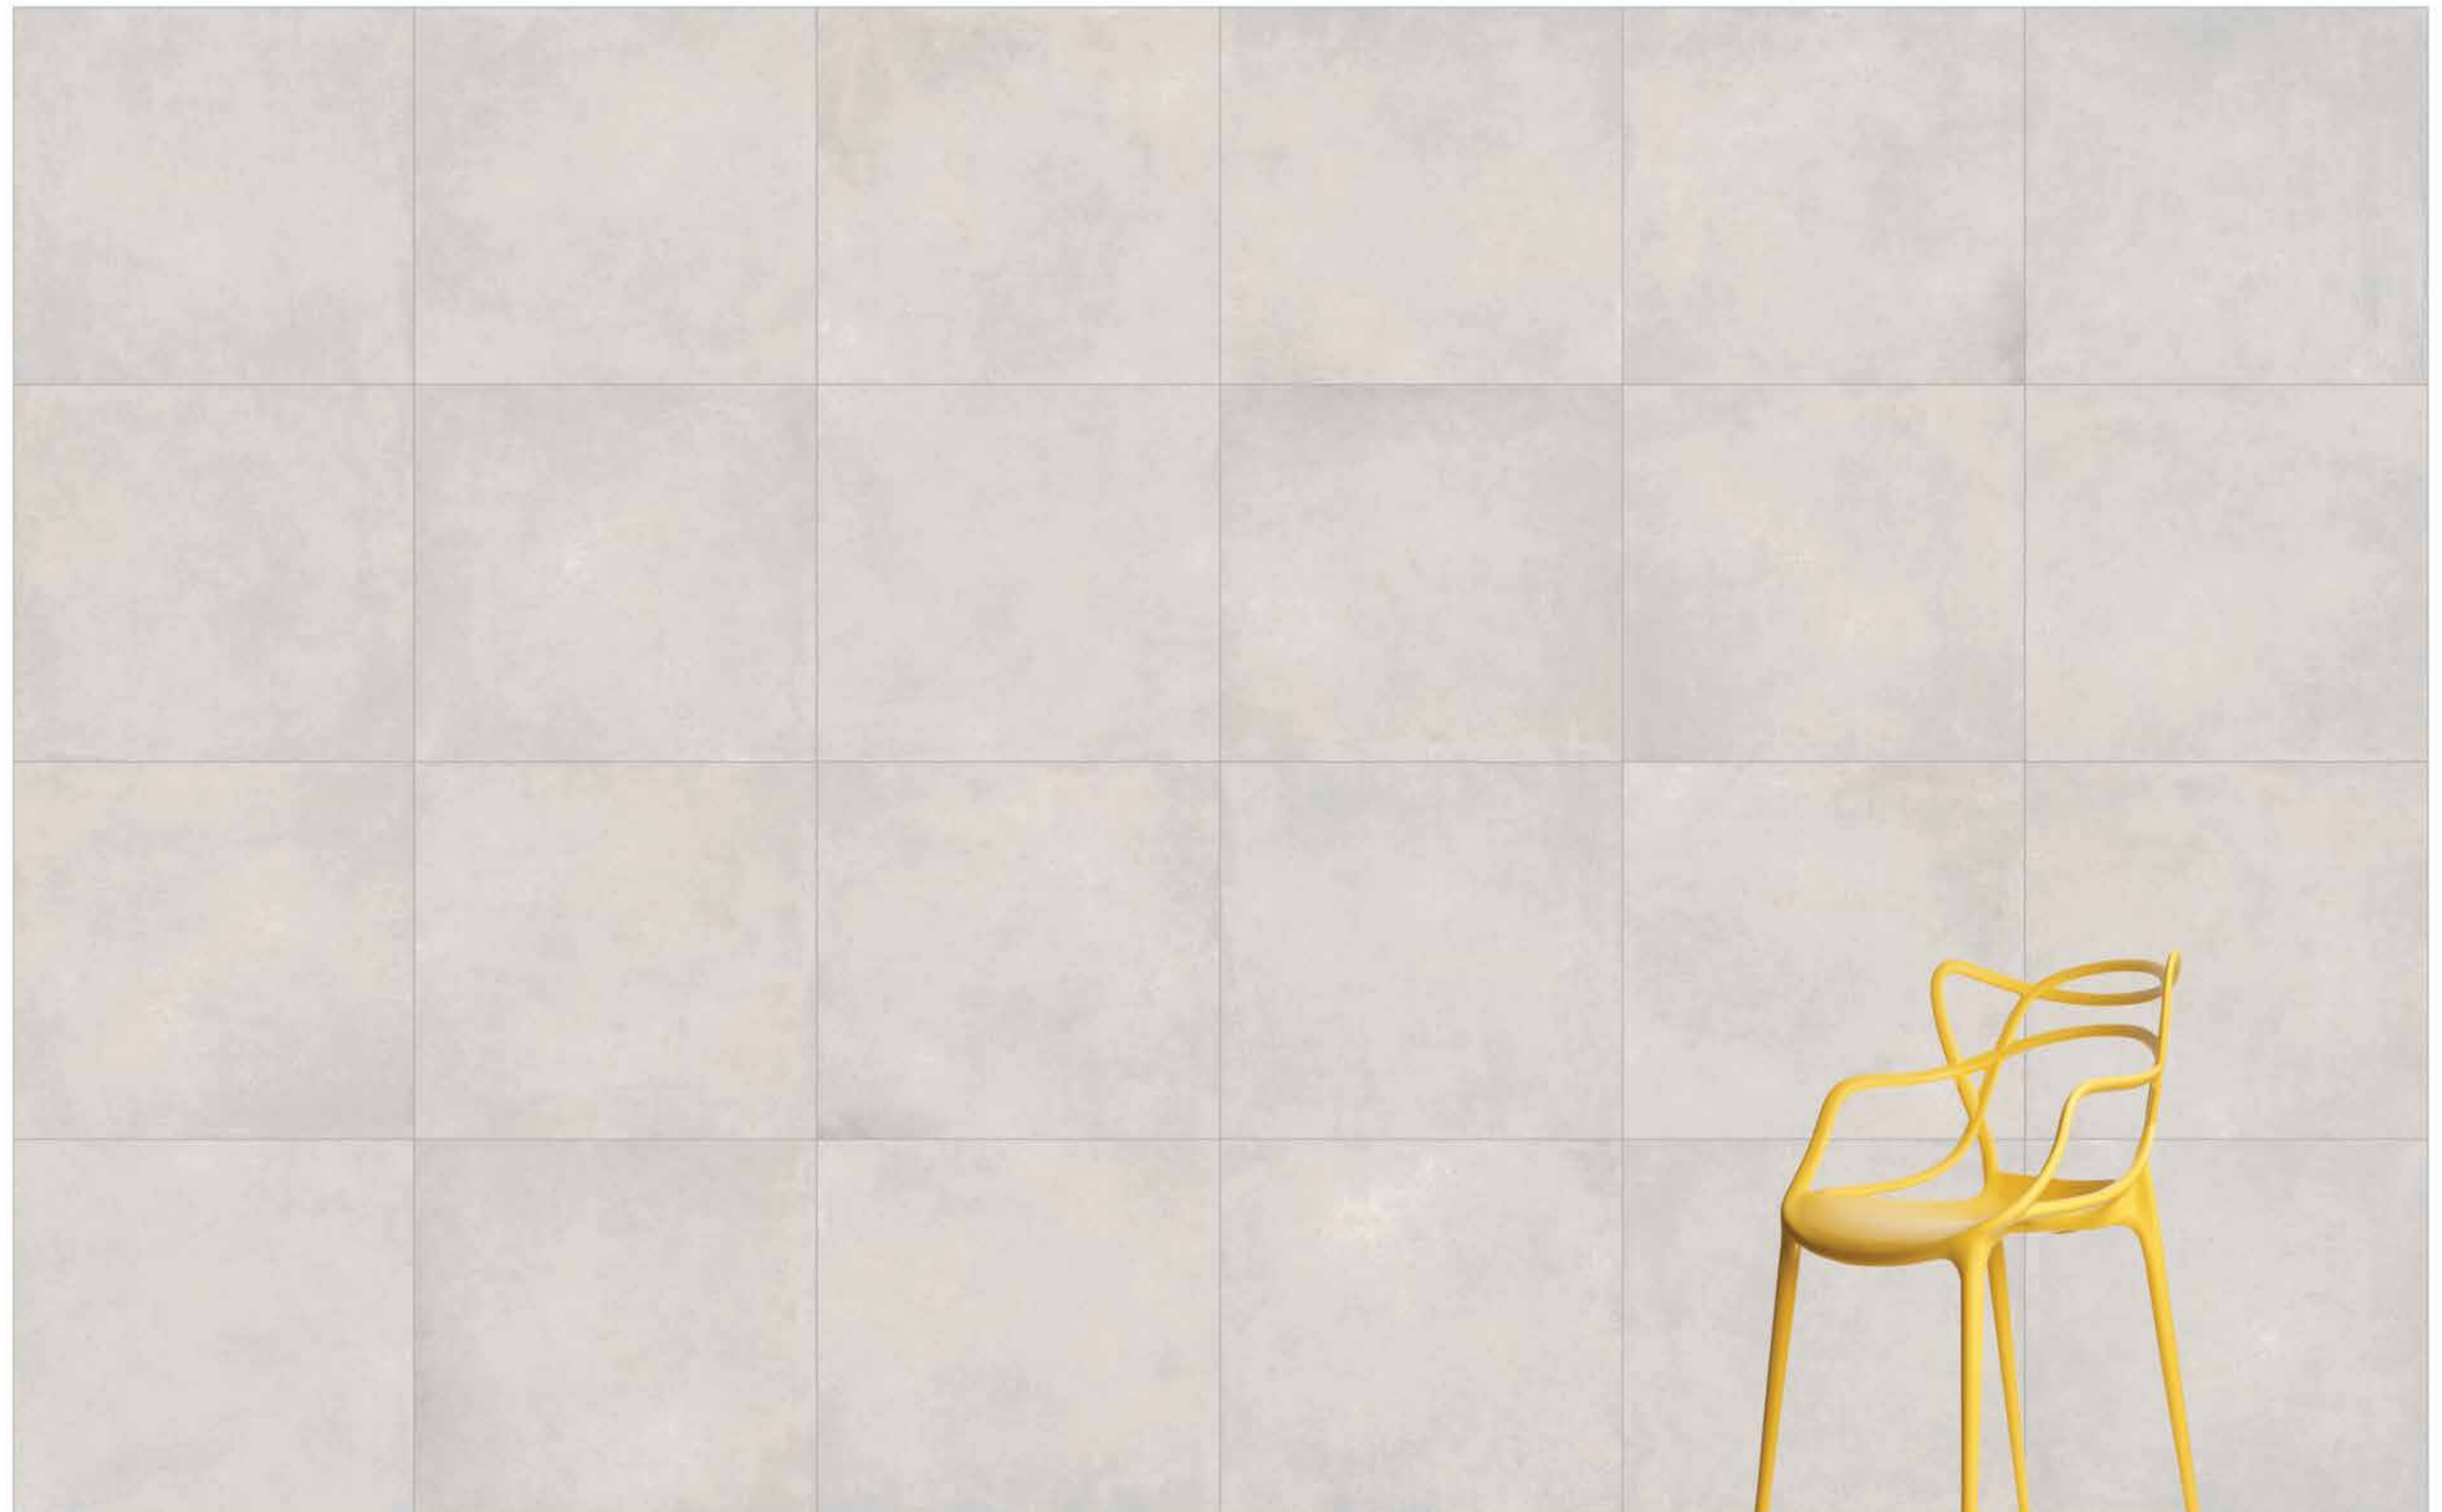

- Floor Tile
- Wall Tile
- Porcelain
- Frost Resistant
- Matt
- R9 Lappato
- Soft R10
- Modularity
- Rectified
- V³
- Residential
- Commercial
- Facade
- Pool Surrounding

reaLook
TECHNOLOGY

Urbancrete

Colorbody Porcelain 60x120, **80x80**, 40x80, 60x60, 30x60, 45x45, 30x30 / R9 LPR, R10A, R11C
White, Grey, Dark Grey, **Mink**, Dark Greige, Anthracite