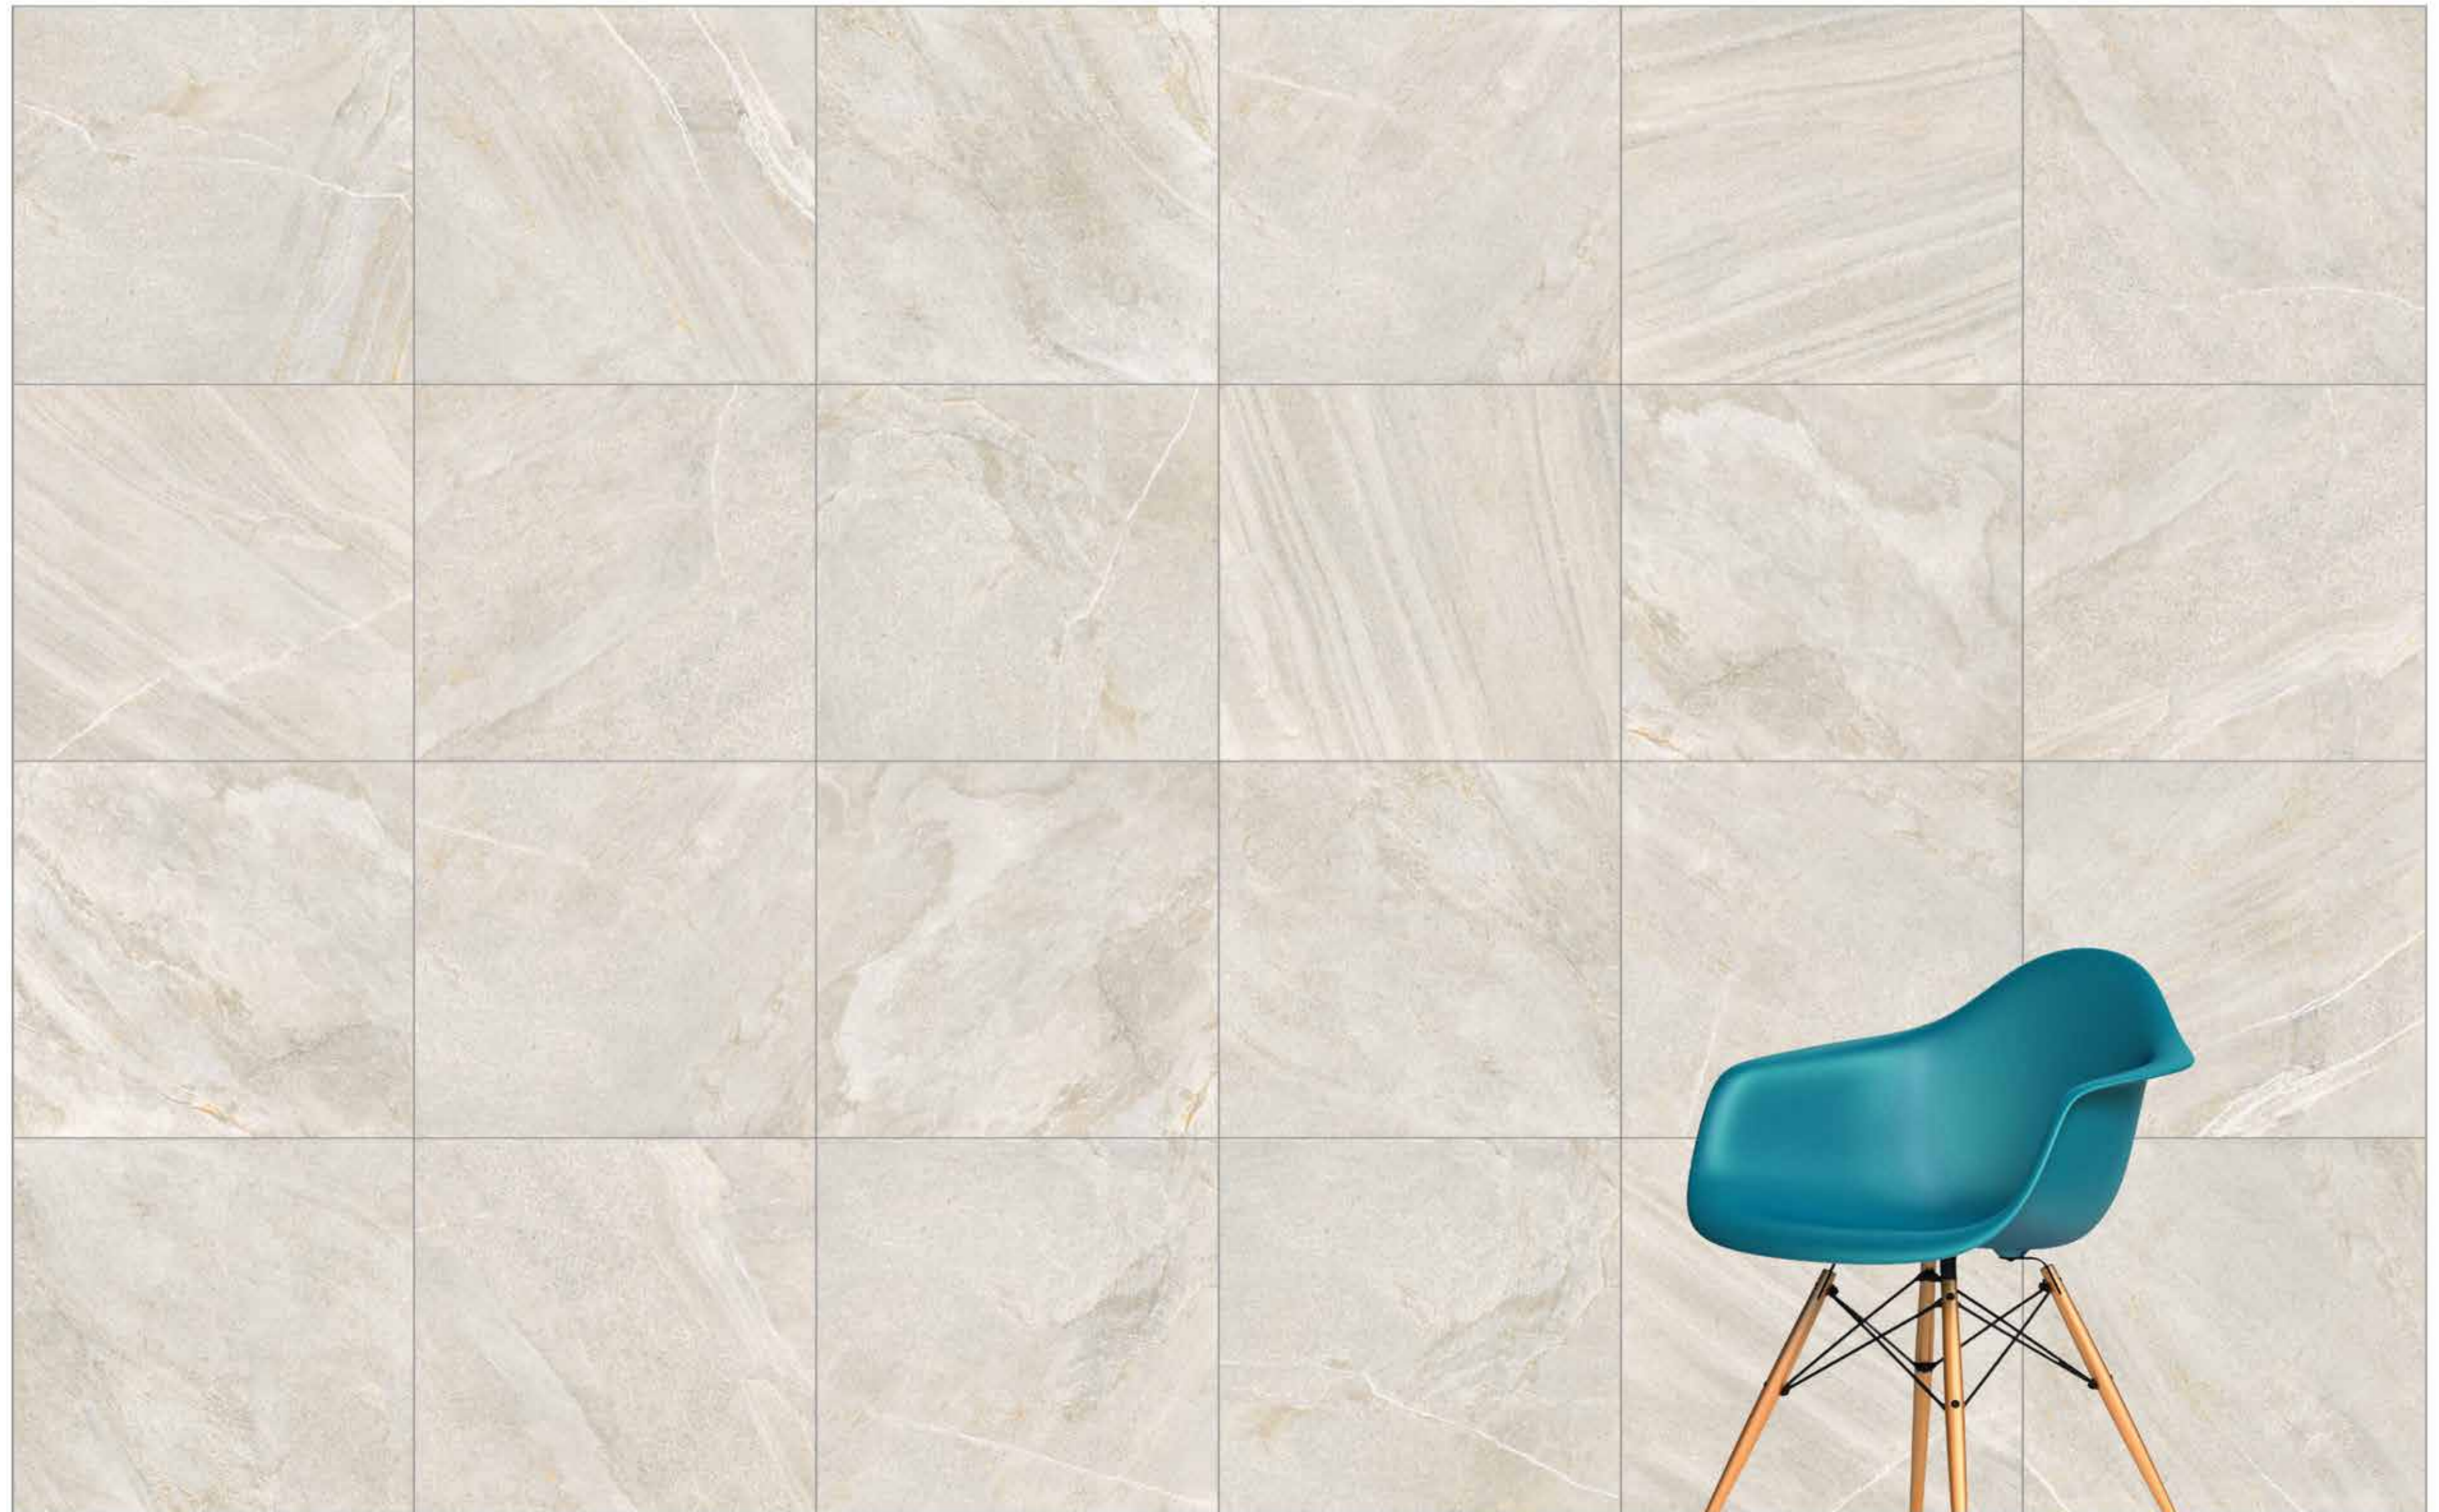

- Porcelain Tile
- Wall Tile
- Porcelain
- Frost Resistant
- Matt
- 20 mm
- Modularity
- Rectified
- Shade Variation
- Residential
- Commercial
- Facade
- Pool Surrounding

reaLook
TECHNOLOGY

Cardostone

Colorbody Porcelain

60x120, **80x80**, 40x80, 60x60, 30x60, 30x30 / R10A, R10B, R11C
White, **Beige**, Grey, Anthracite