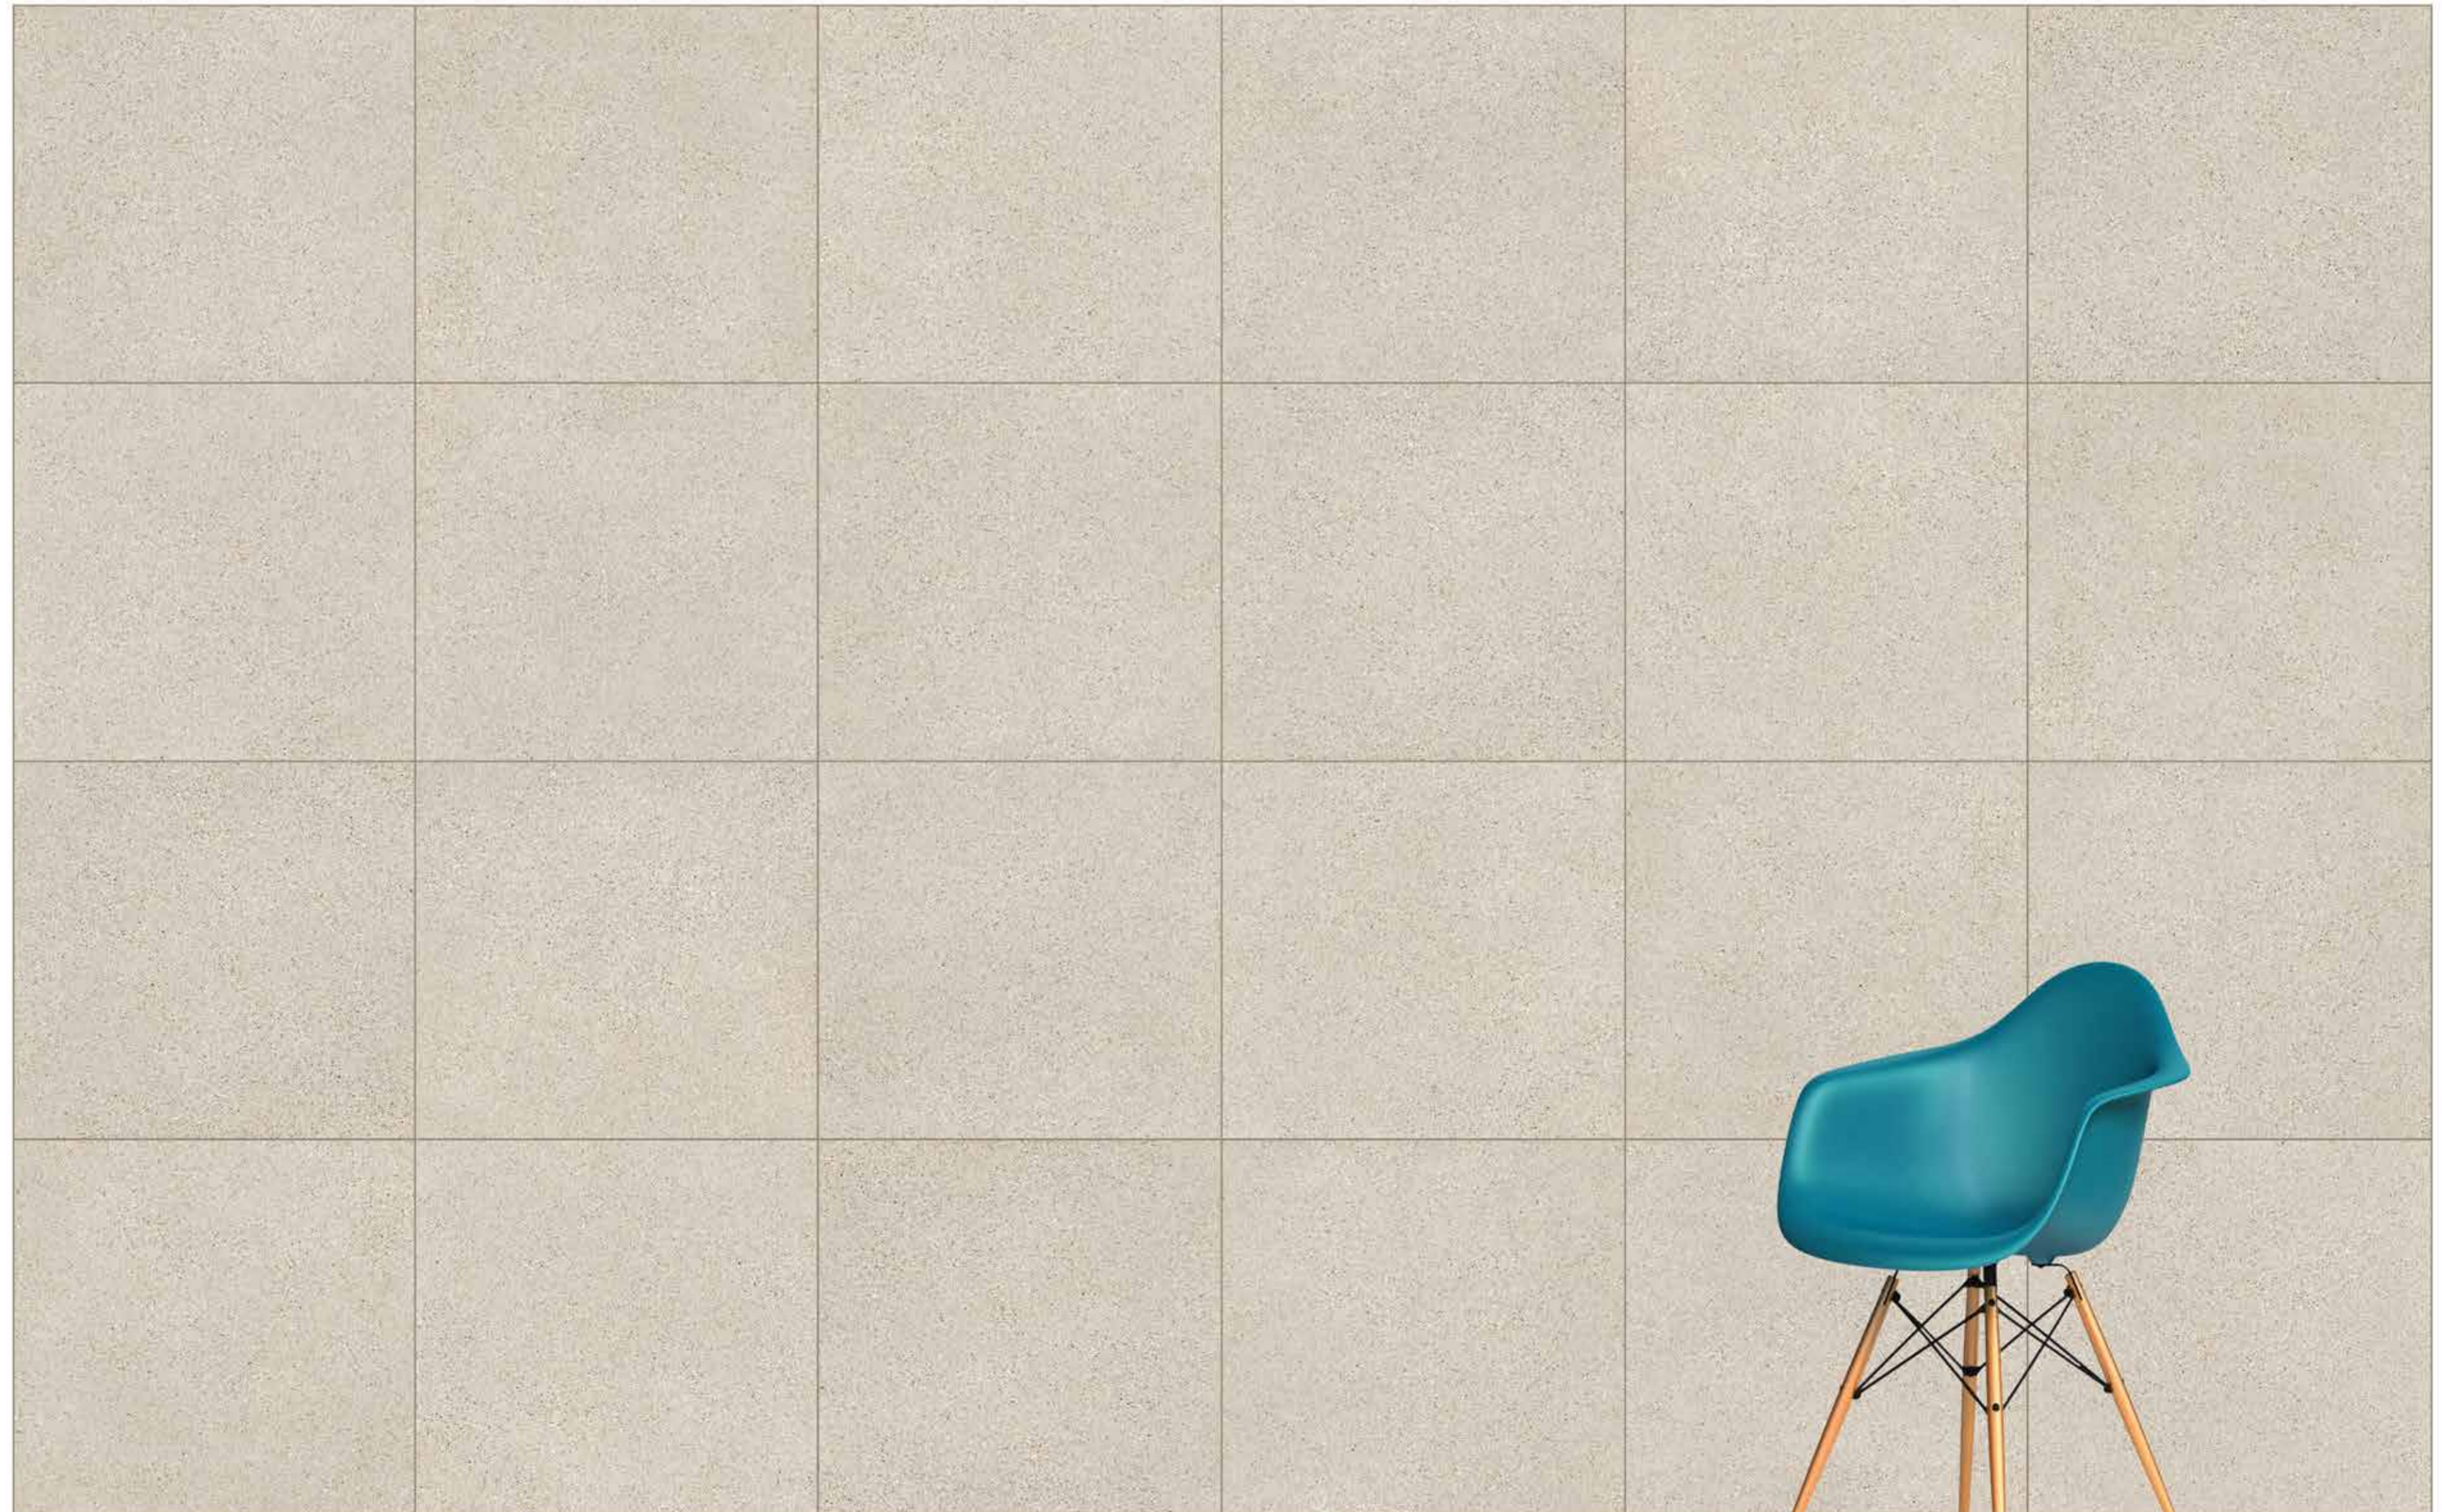

reaLook
TECHNOLOGY

CementMix

Colorbody Porcelain **80x80**, 60x60 / **Micro**, Meso, Flake / **R10A**, R10B
Fullbody Porcelain 80x80, 60x60 / Fine Geometric 1, Fine Random 2 / R10A , R11B

Light Greige, Greige, Dark Greige
Light Grey, Grey, Dark Grey