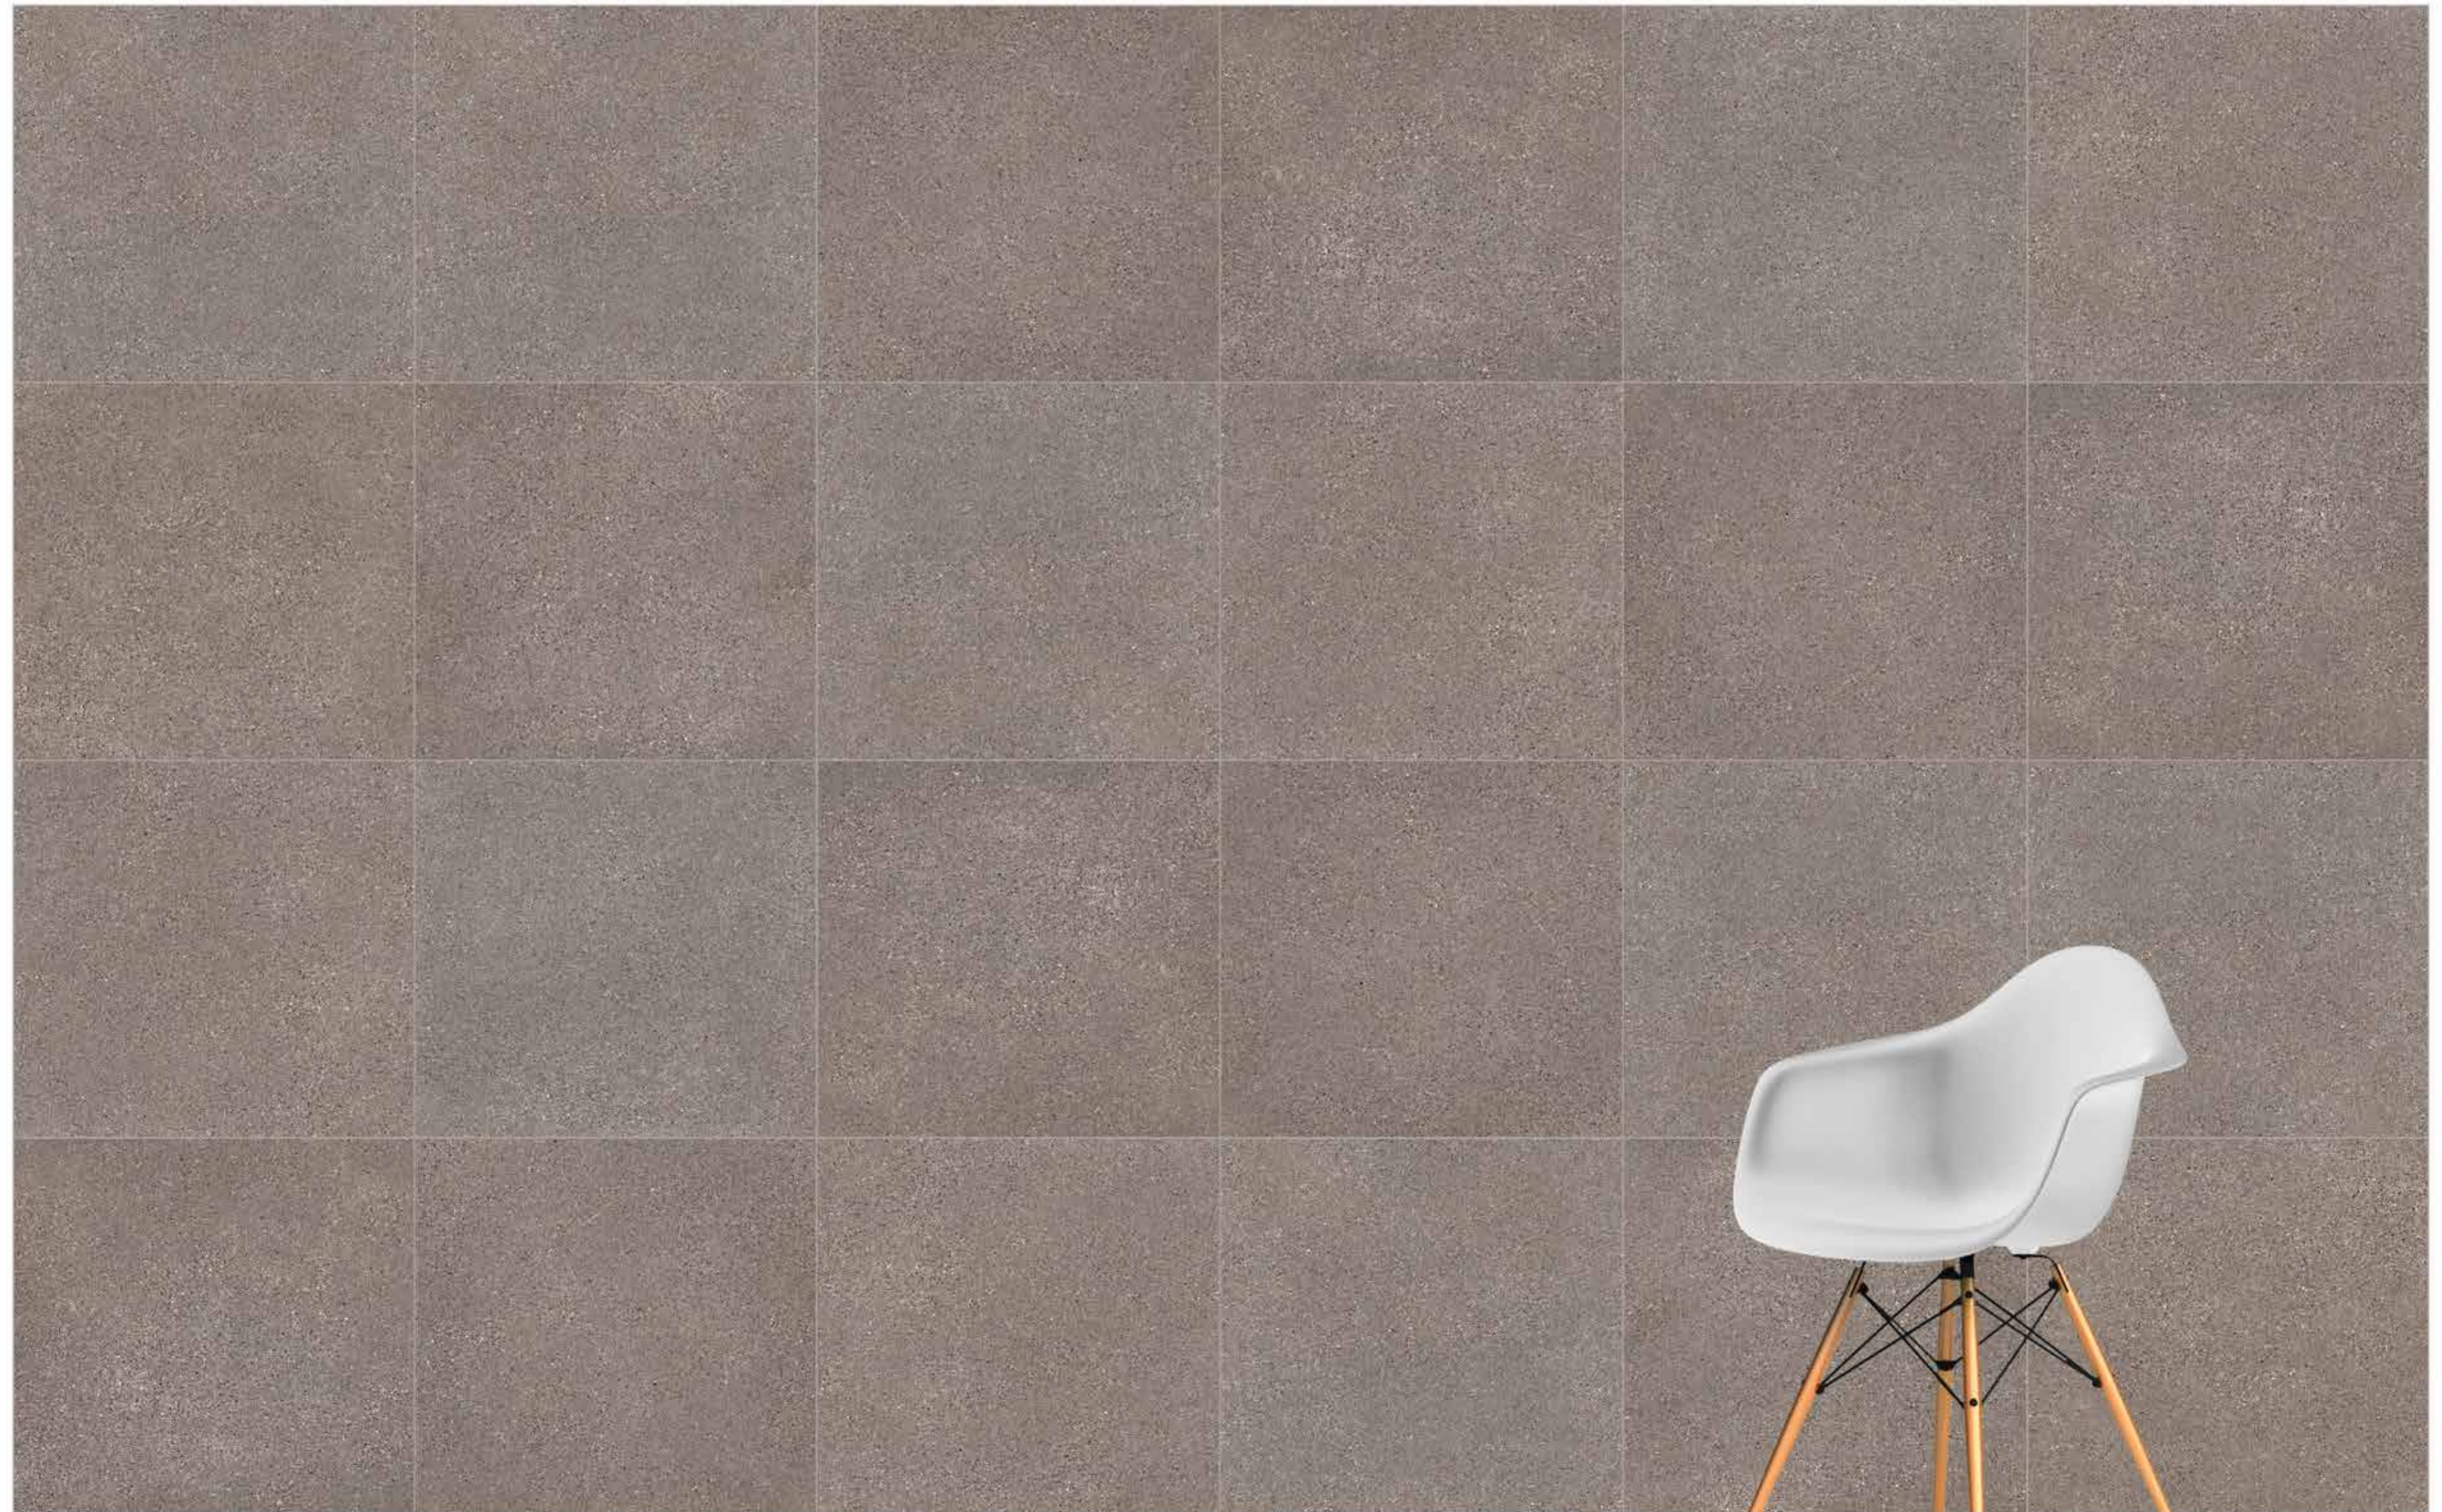

reaLook
TECHNOLOGY

CementMix

Colorbody Porcelain **80x80**, 60x60 / **Micro**, Meso, Flake / **R10A**, R10B
Fullbody Porcelain 80x80, 60x60 / Fine Geometric 1, Fine Random 2 / R10A , R11B
Light Greige, Greige, **Dark Greige**
Light Grey, Grey, Dark Grey