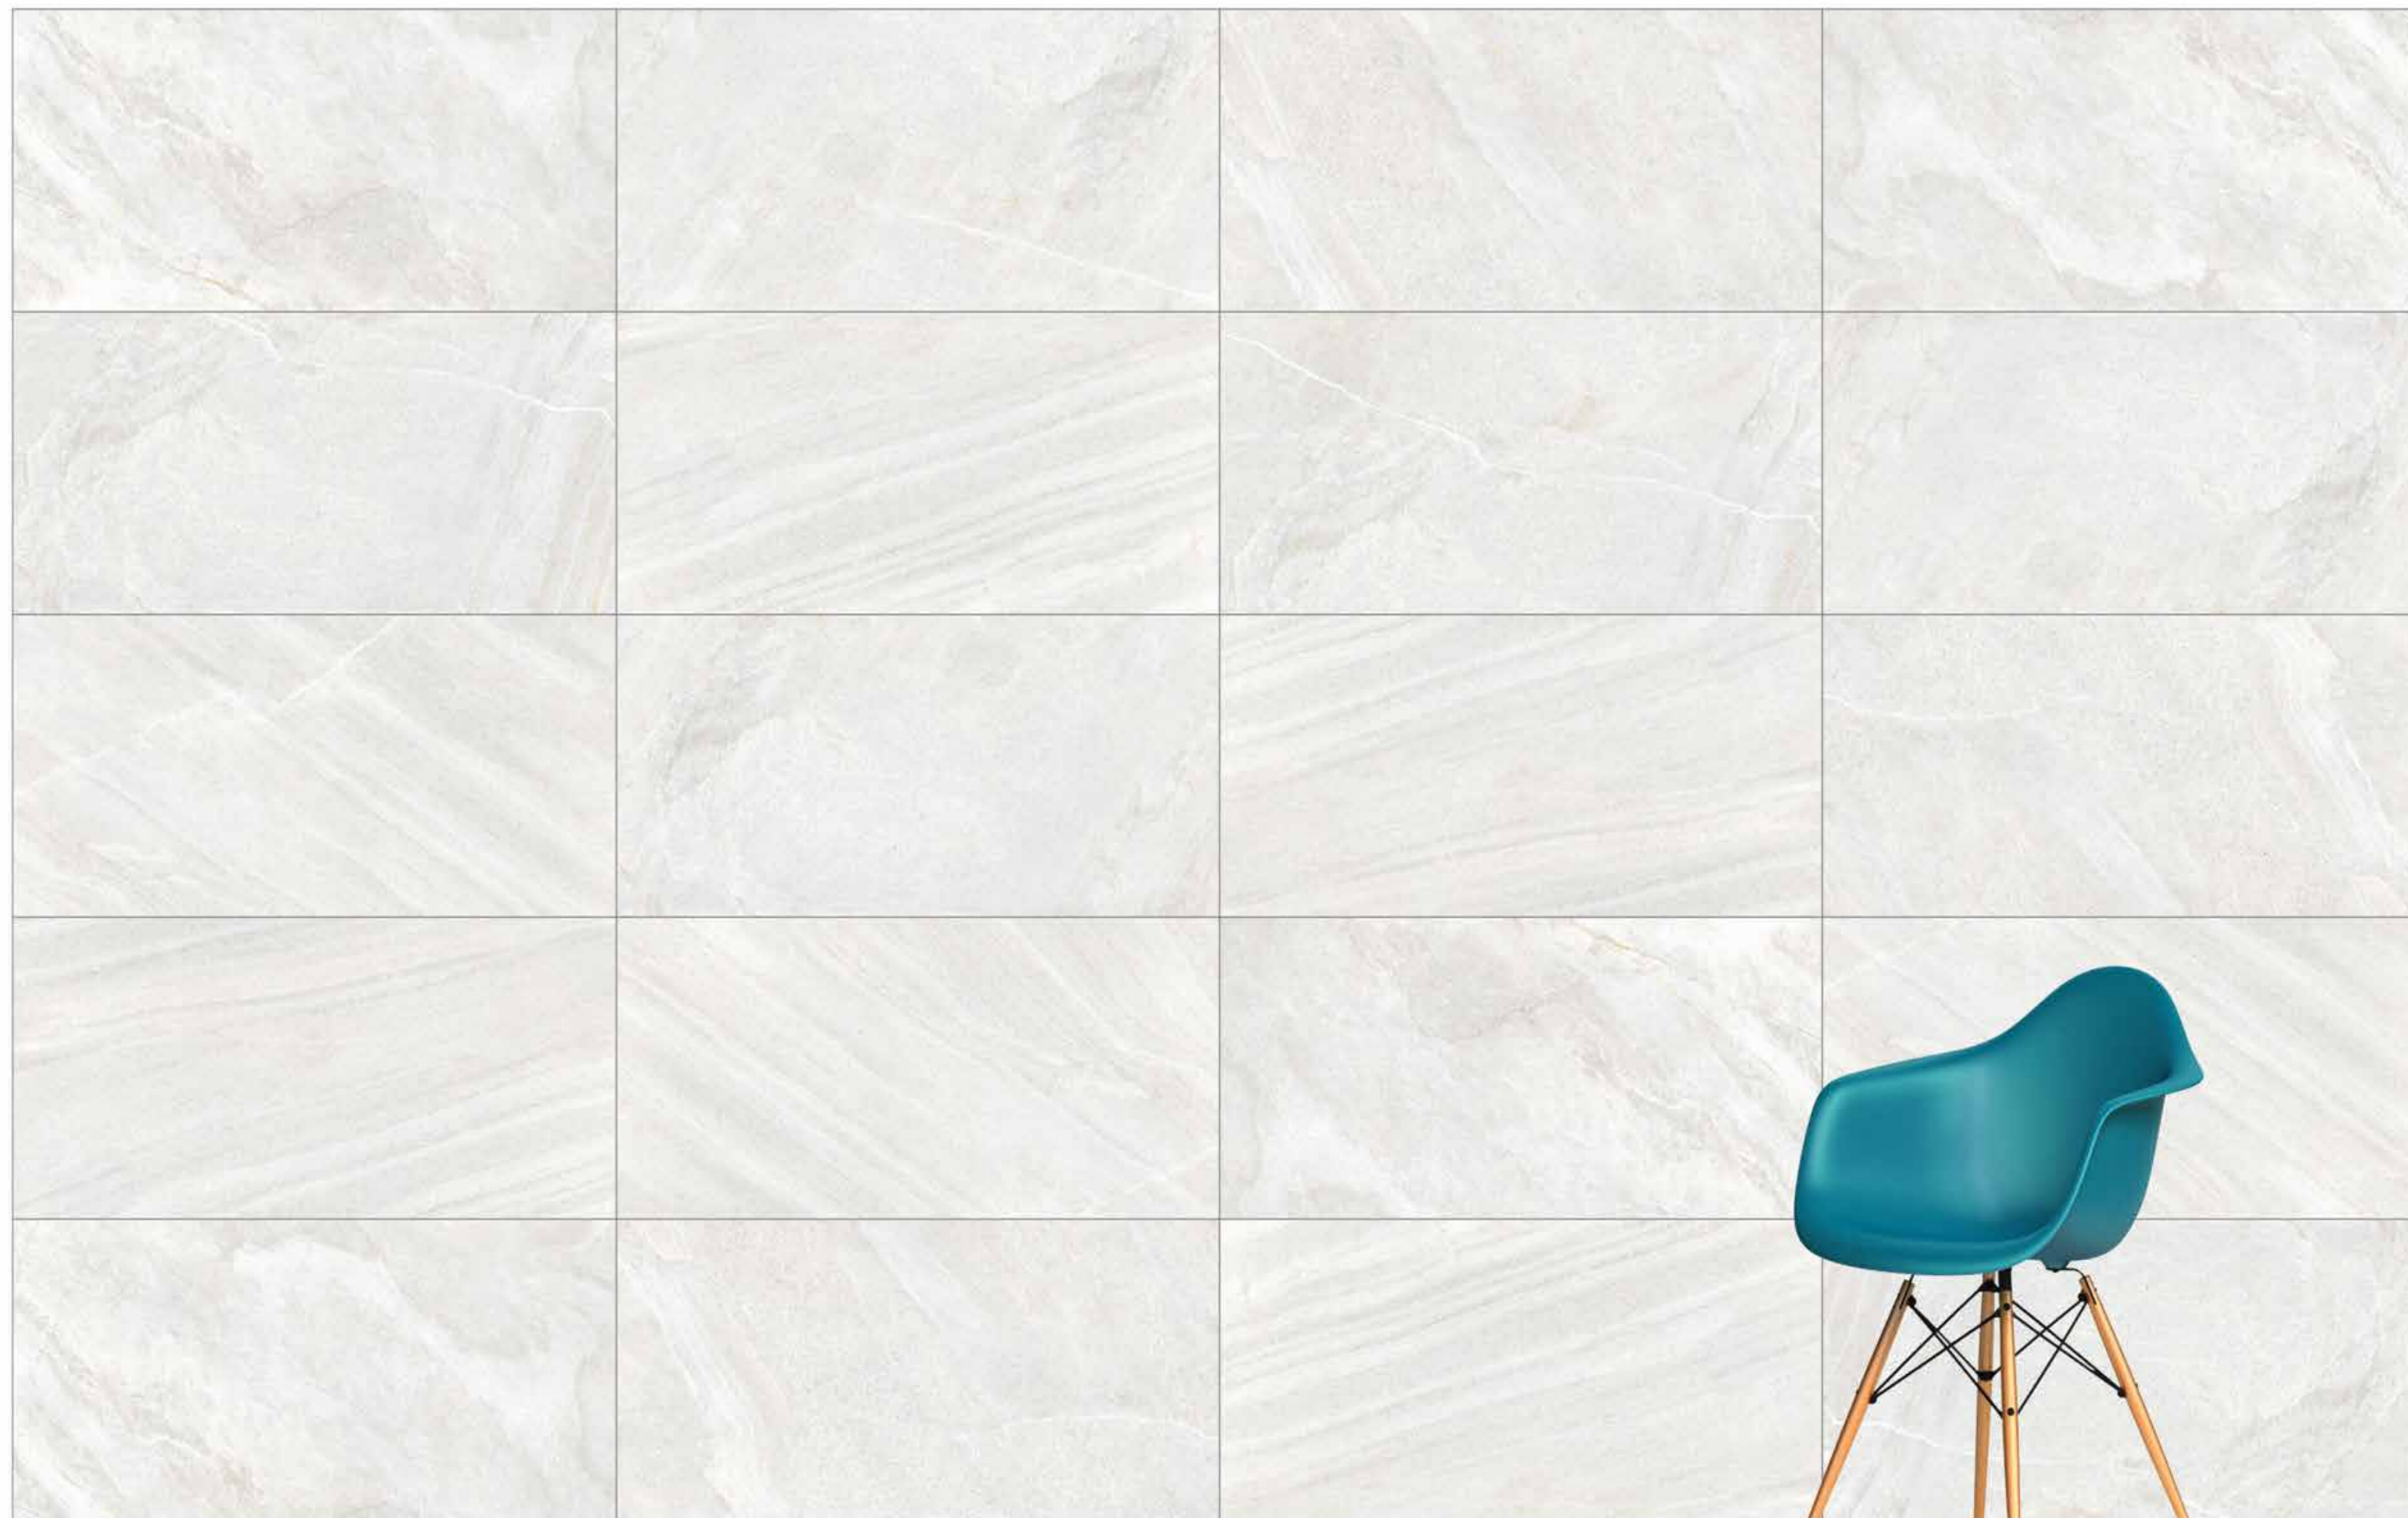

- Porcelain Tile
- Wall Tile
- Porcelain
- Frost Resistant
- Matt
- Modularity
- Rectified
- V³
- Residential
- Commercial
- Facade
- Pool Surrounding

reaLook
TECHNOLOGY

Cardostone

Colorbody Porcelain

60x120, 80x80, 40x80, 60x60, 30x60, 30x30 / R10A, R10B, R11C

White, Beige, Grey, Anthracite

126x88 8 Canvas (8,8 m²)