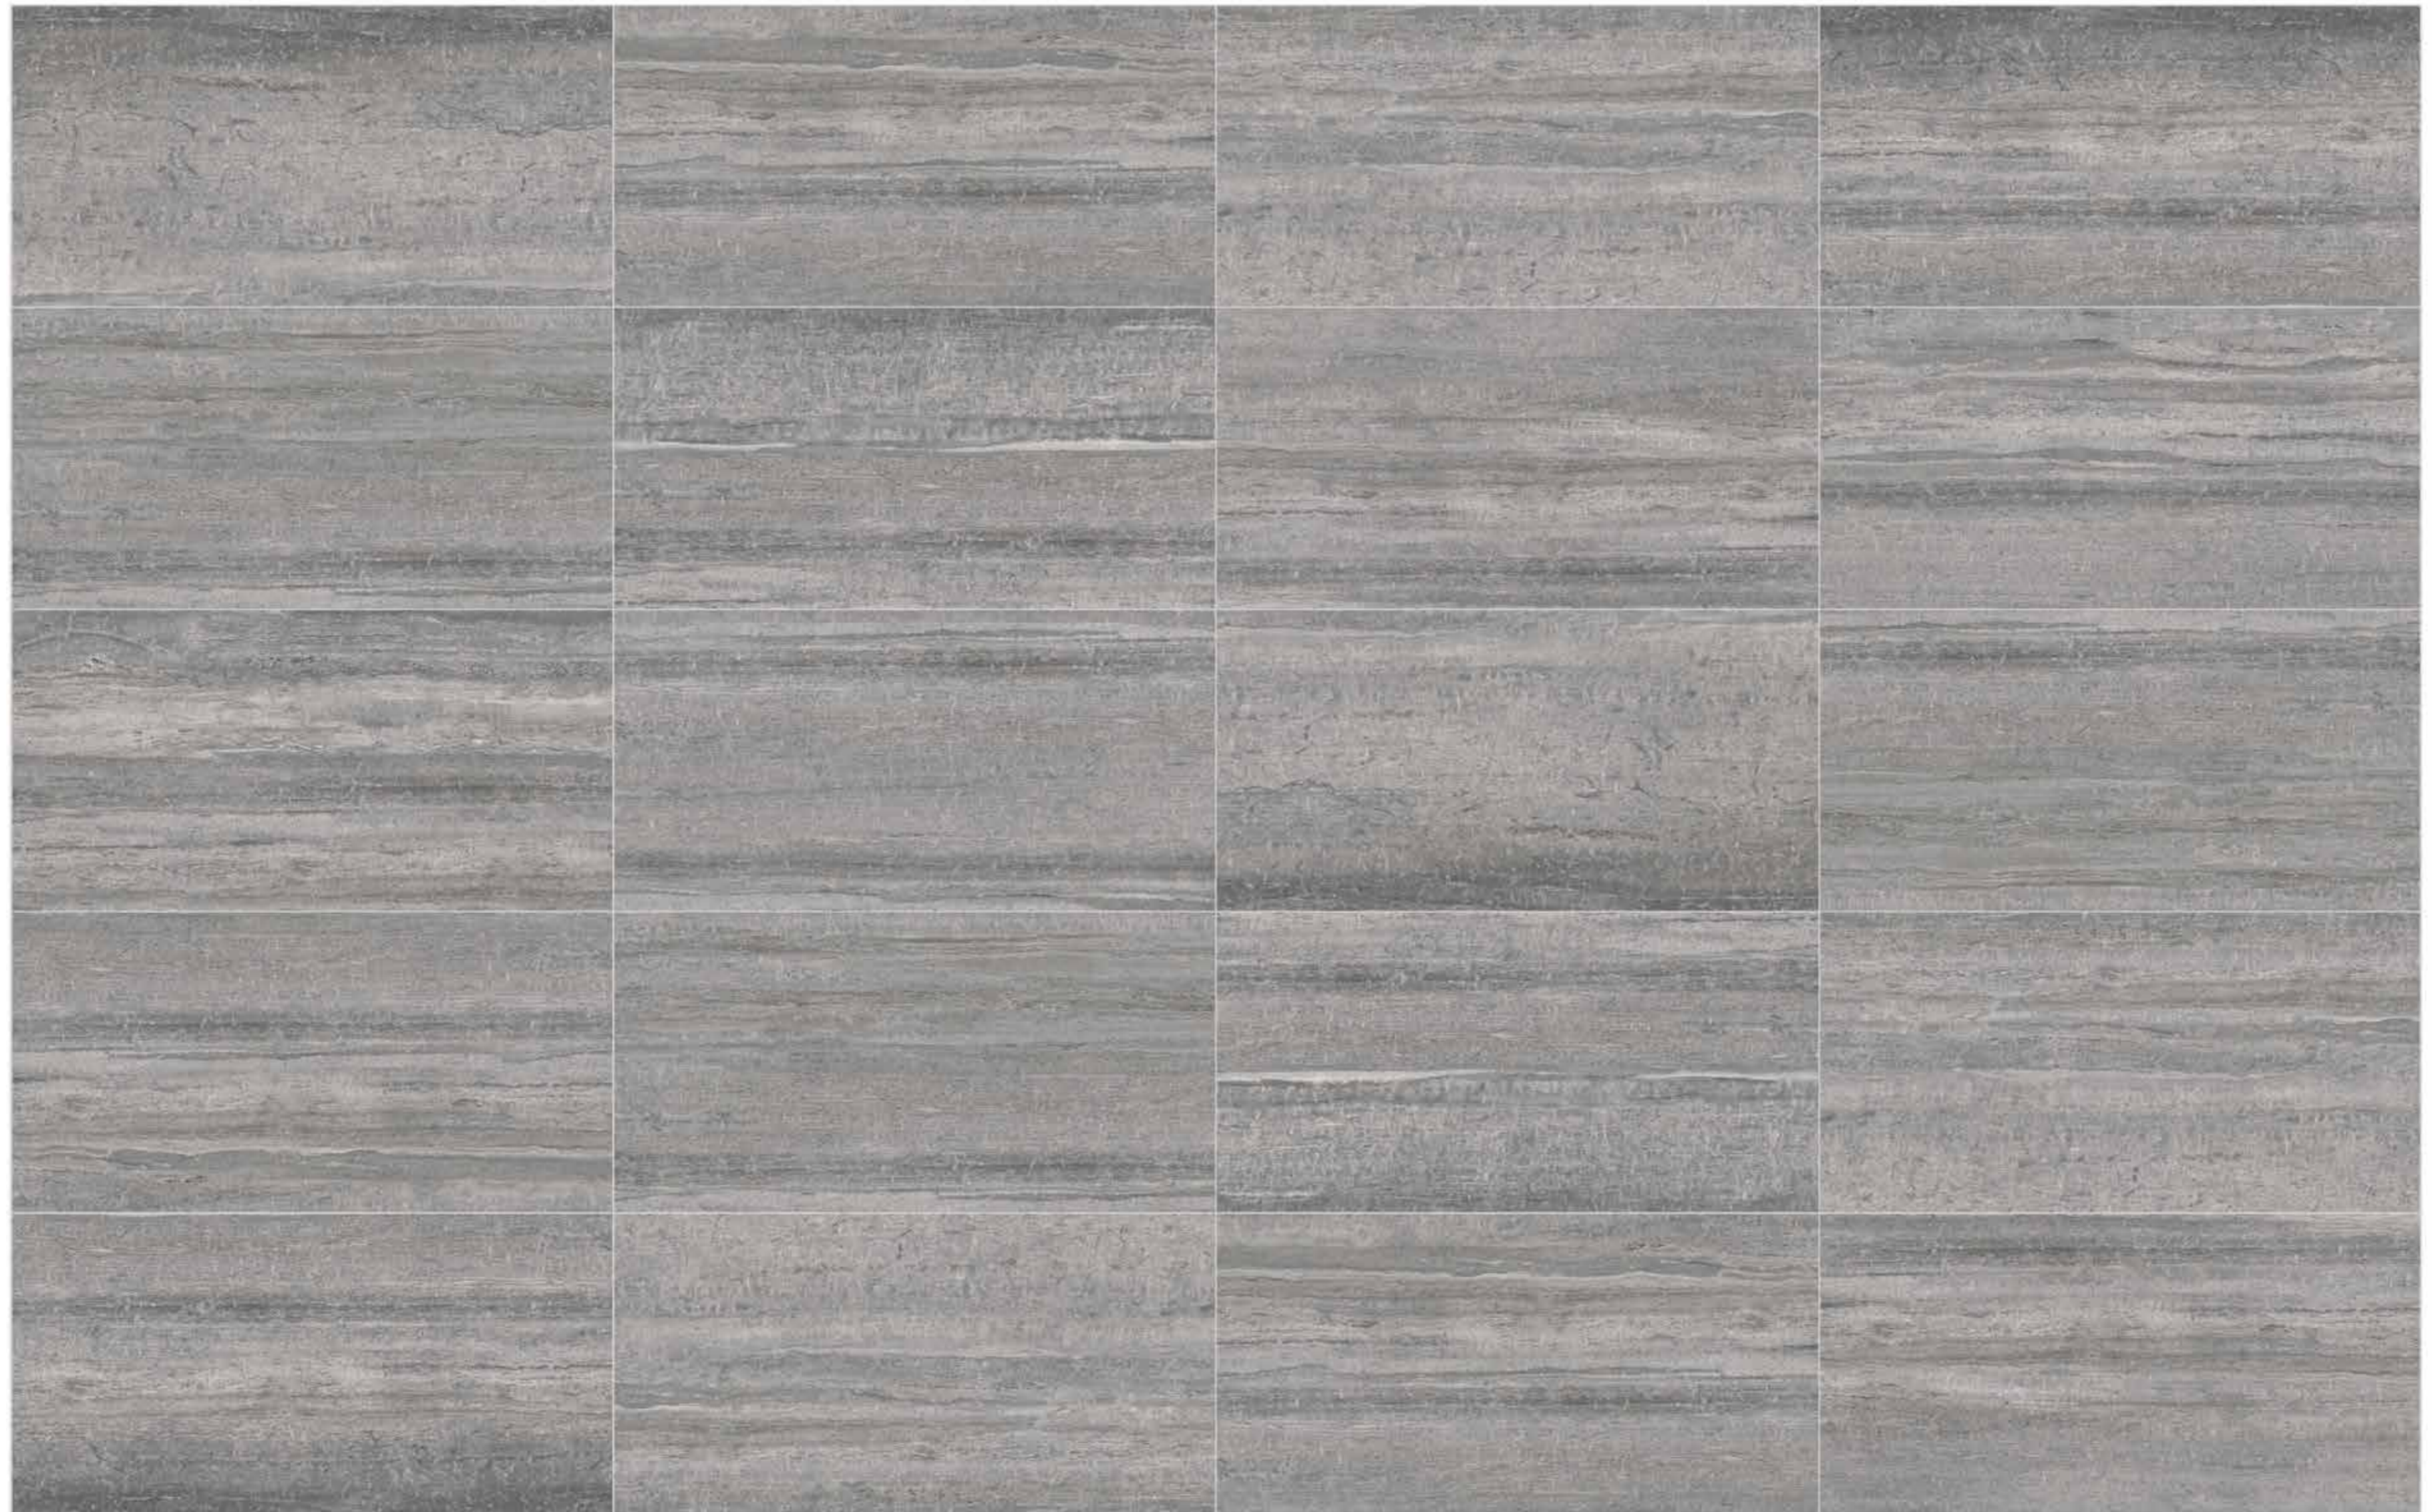

reaLook
TECHNOLOGY

Urban Travertino

Colorbody Porcelain

60x120, 80x80, 60x60 / R10A
Mink, Dark Greige, Grey, Dark Grey

Urban Travertino

Colorbody Porcelain

60x120, 80x80, 60x60 / R10A
Mink, **Dark Greige**, Grey, Dark Grey