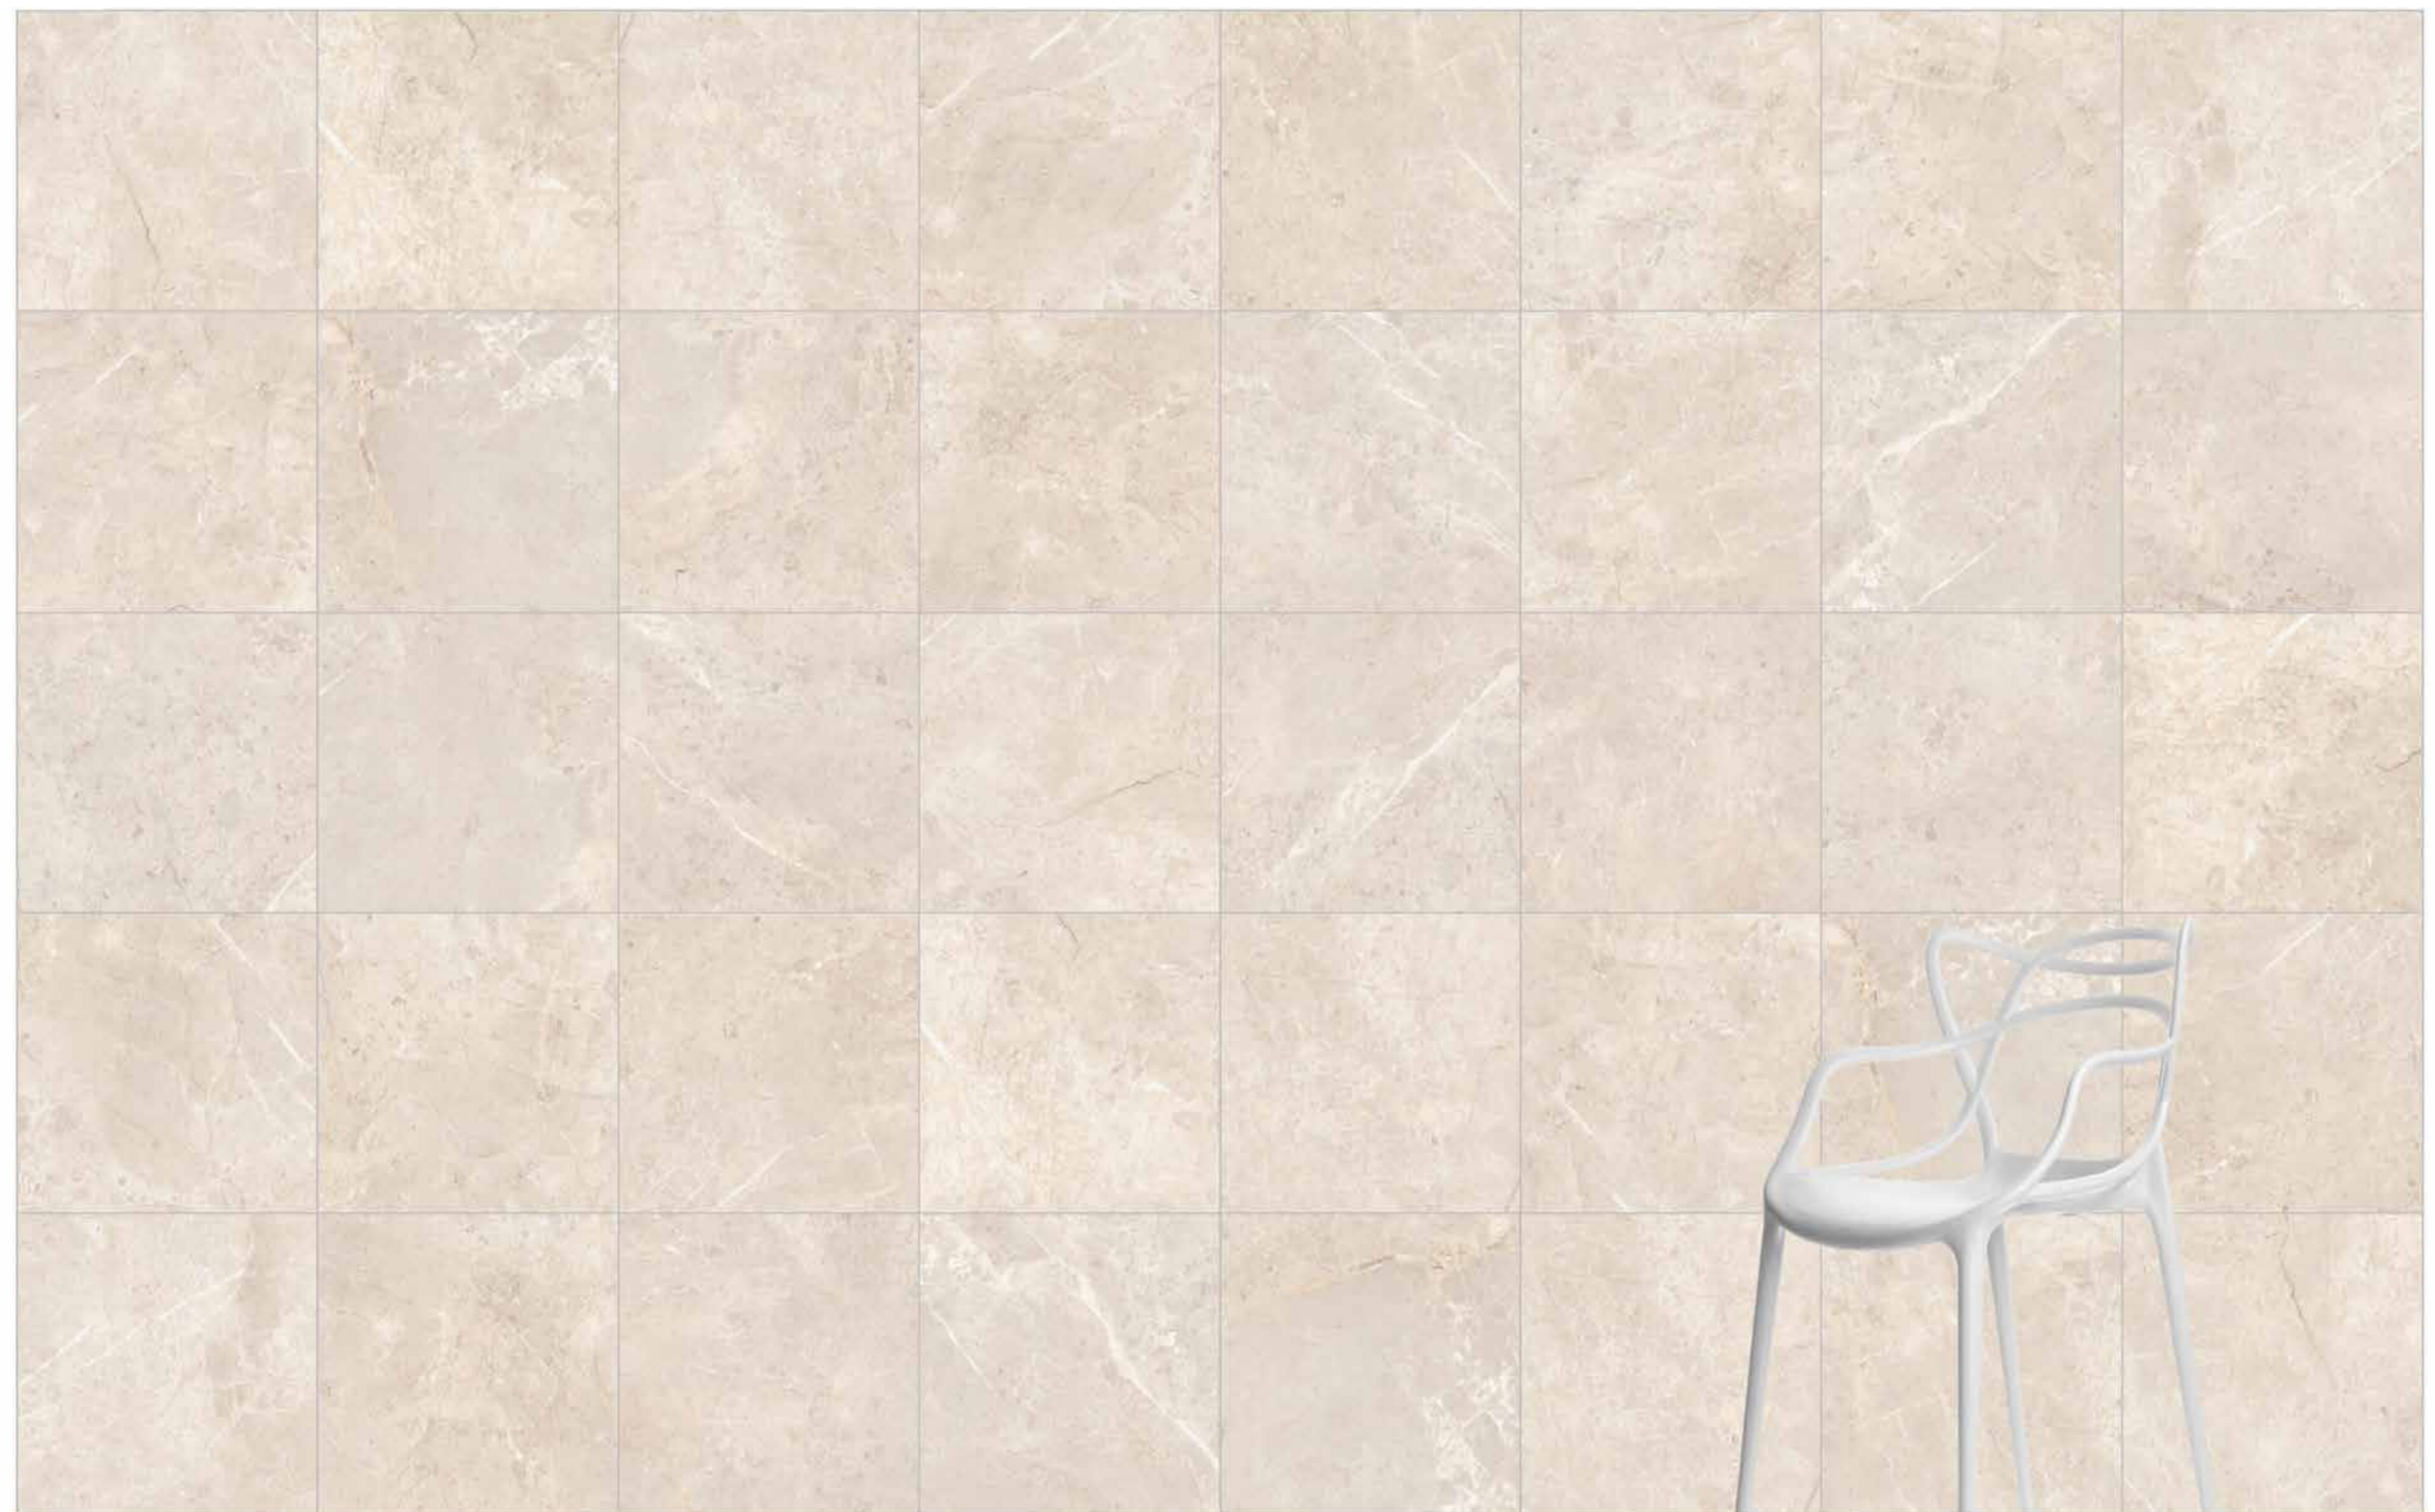

- Floor Tile
- Wall Tile
- Porcelain
- Frost Resistant
- Matt
- Rectified
- Shade Variation
- Residential
- Commercial

reaLook
TECHNOLOGY
Boscostone
Colorbody Porcelain
60x60, 30x60 / R10B
Cream, Mink, Grey, Anthracite