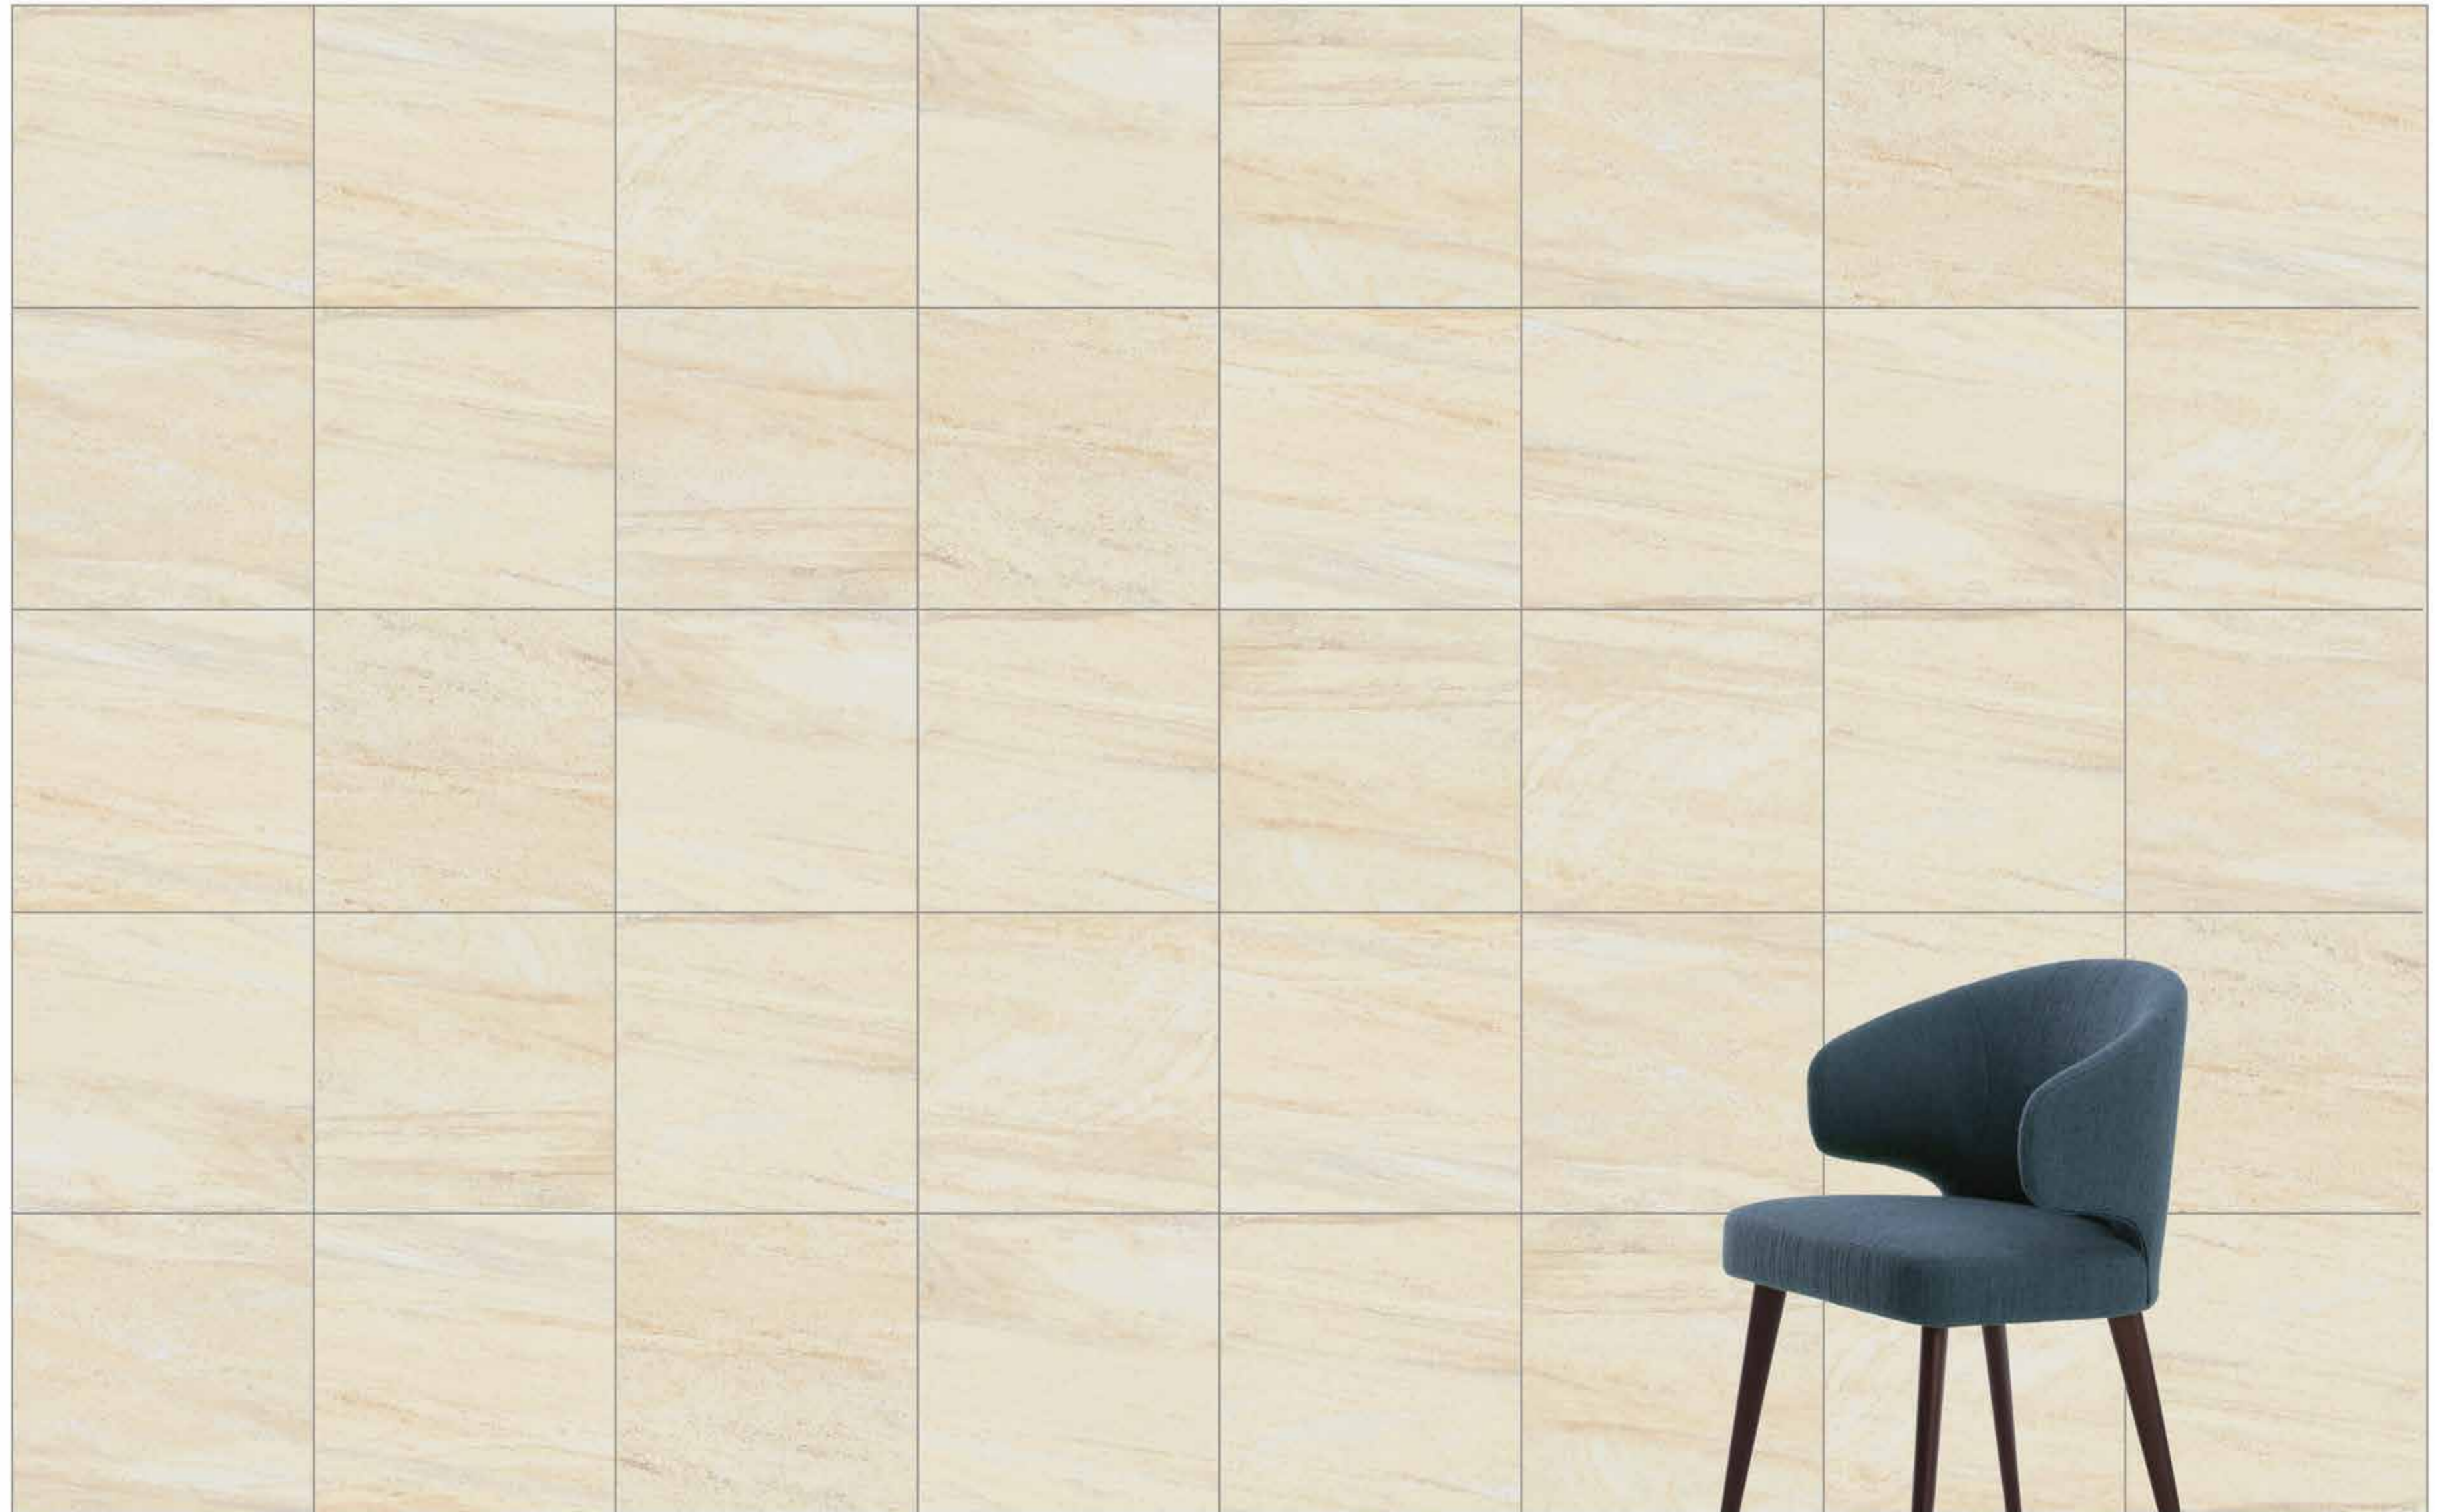

Colorbody Porcelain

60x120, **80x80**, 60x60 / R10B

Glazed Porcelain 60x120 / FLPR

Mink, Dark Greige, Light Grey, **Dark Grey**

reaLook
TECHNOLOGY
Pietra Pienza
Colorbody Porcelain
60x60, 30x60 / R9
Beige, Light Grey, Dark Grey, Anthracite