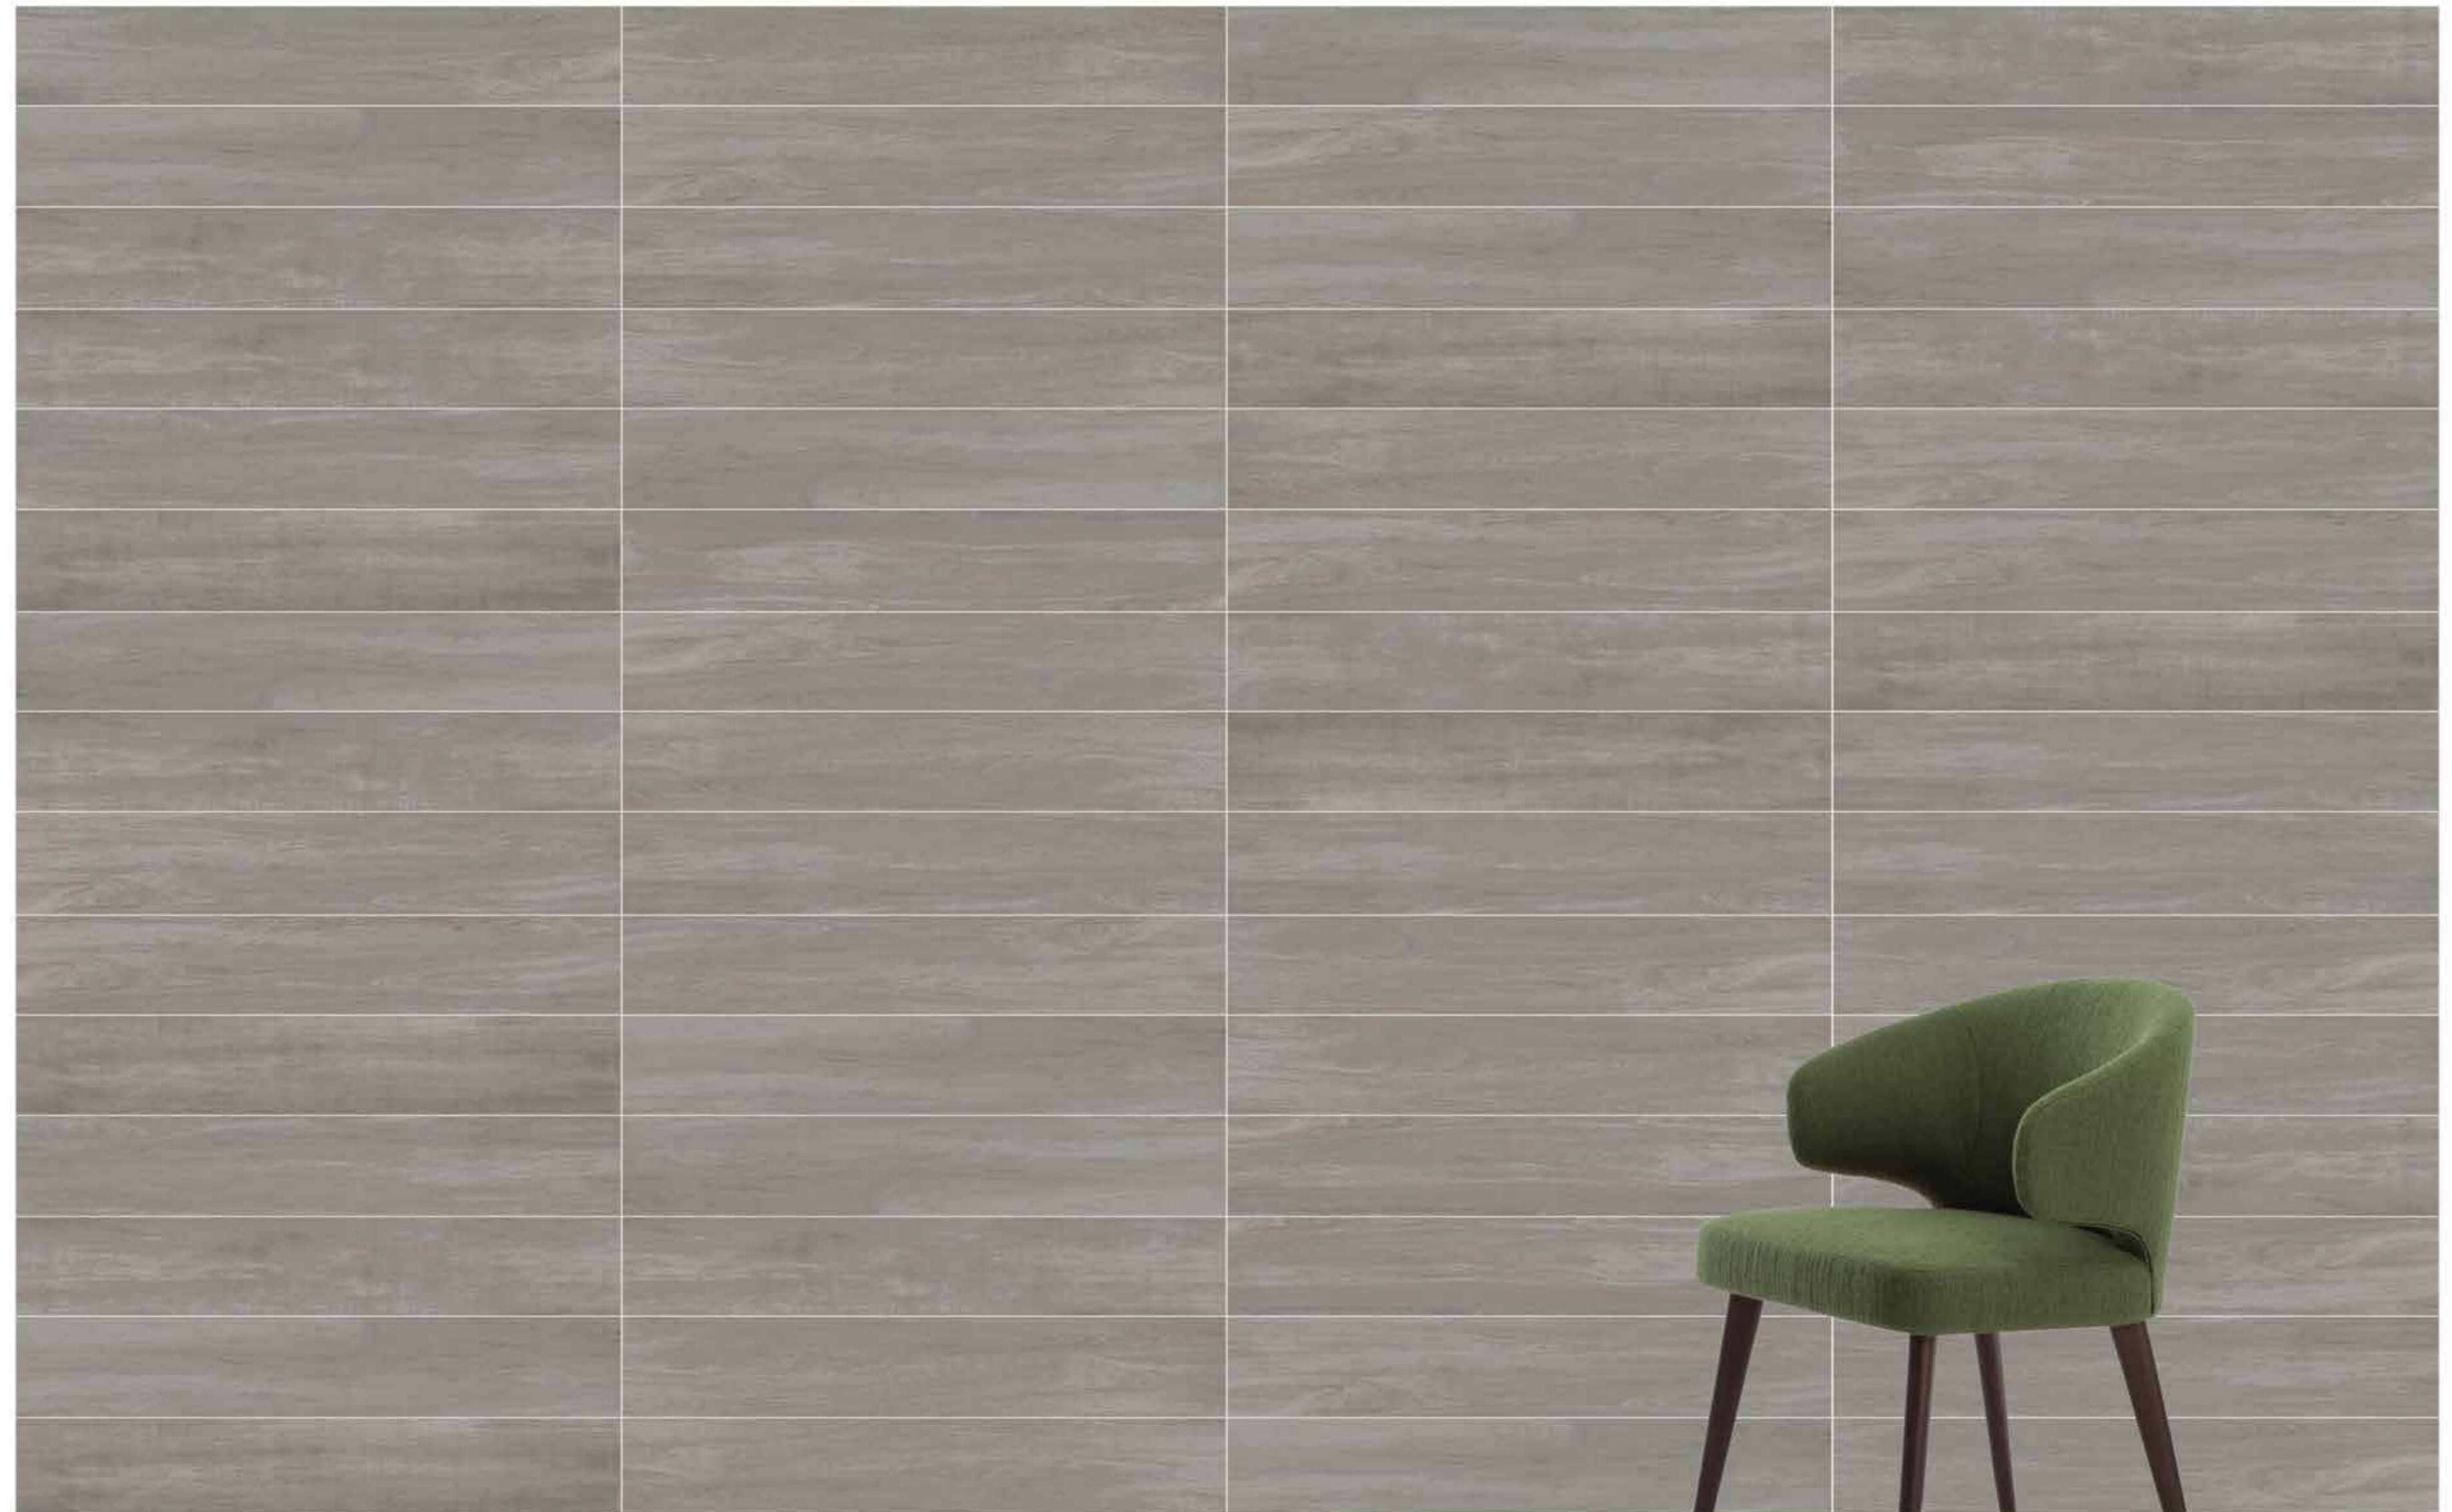

reaLook
TECHNOLOGY

Urbanwood

Glazed Porcelain

20x120 / R10A

Mink, Dark Greige, **Grey**, Dark Grey
Light Oak, Natural Oak, Oiled Oak, Dark Oak

137x24 9 Canvas (2,9 m²)

reaLook
TECHNOLOGY

Urbanwood