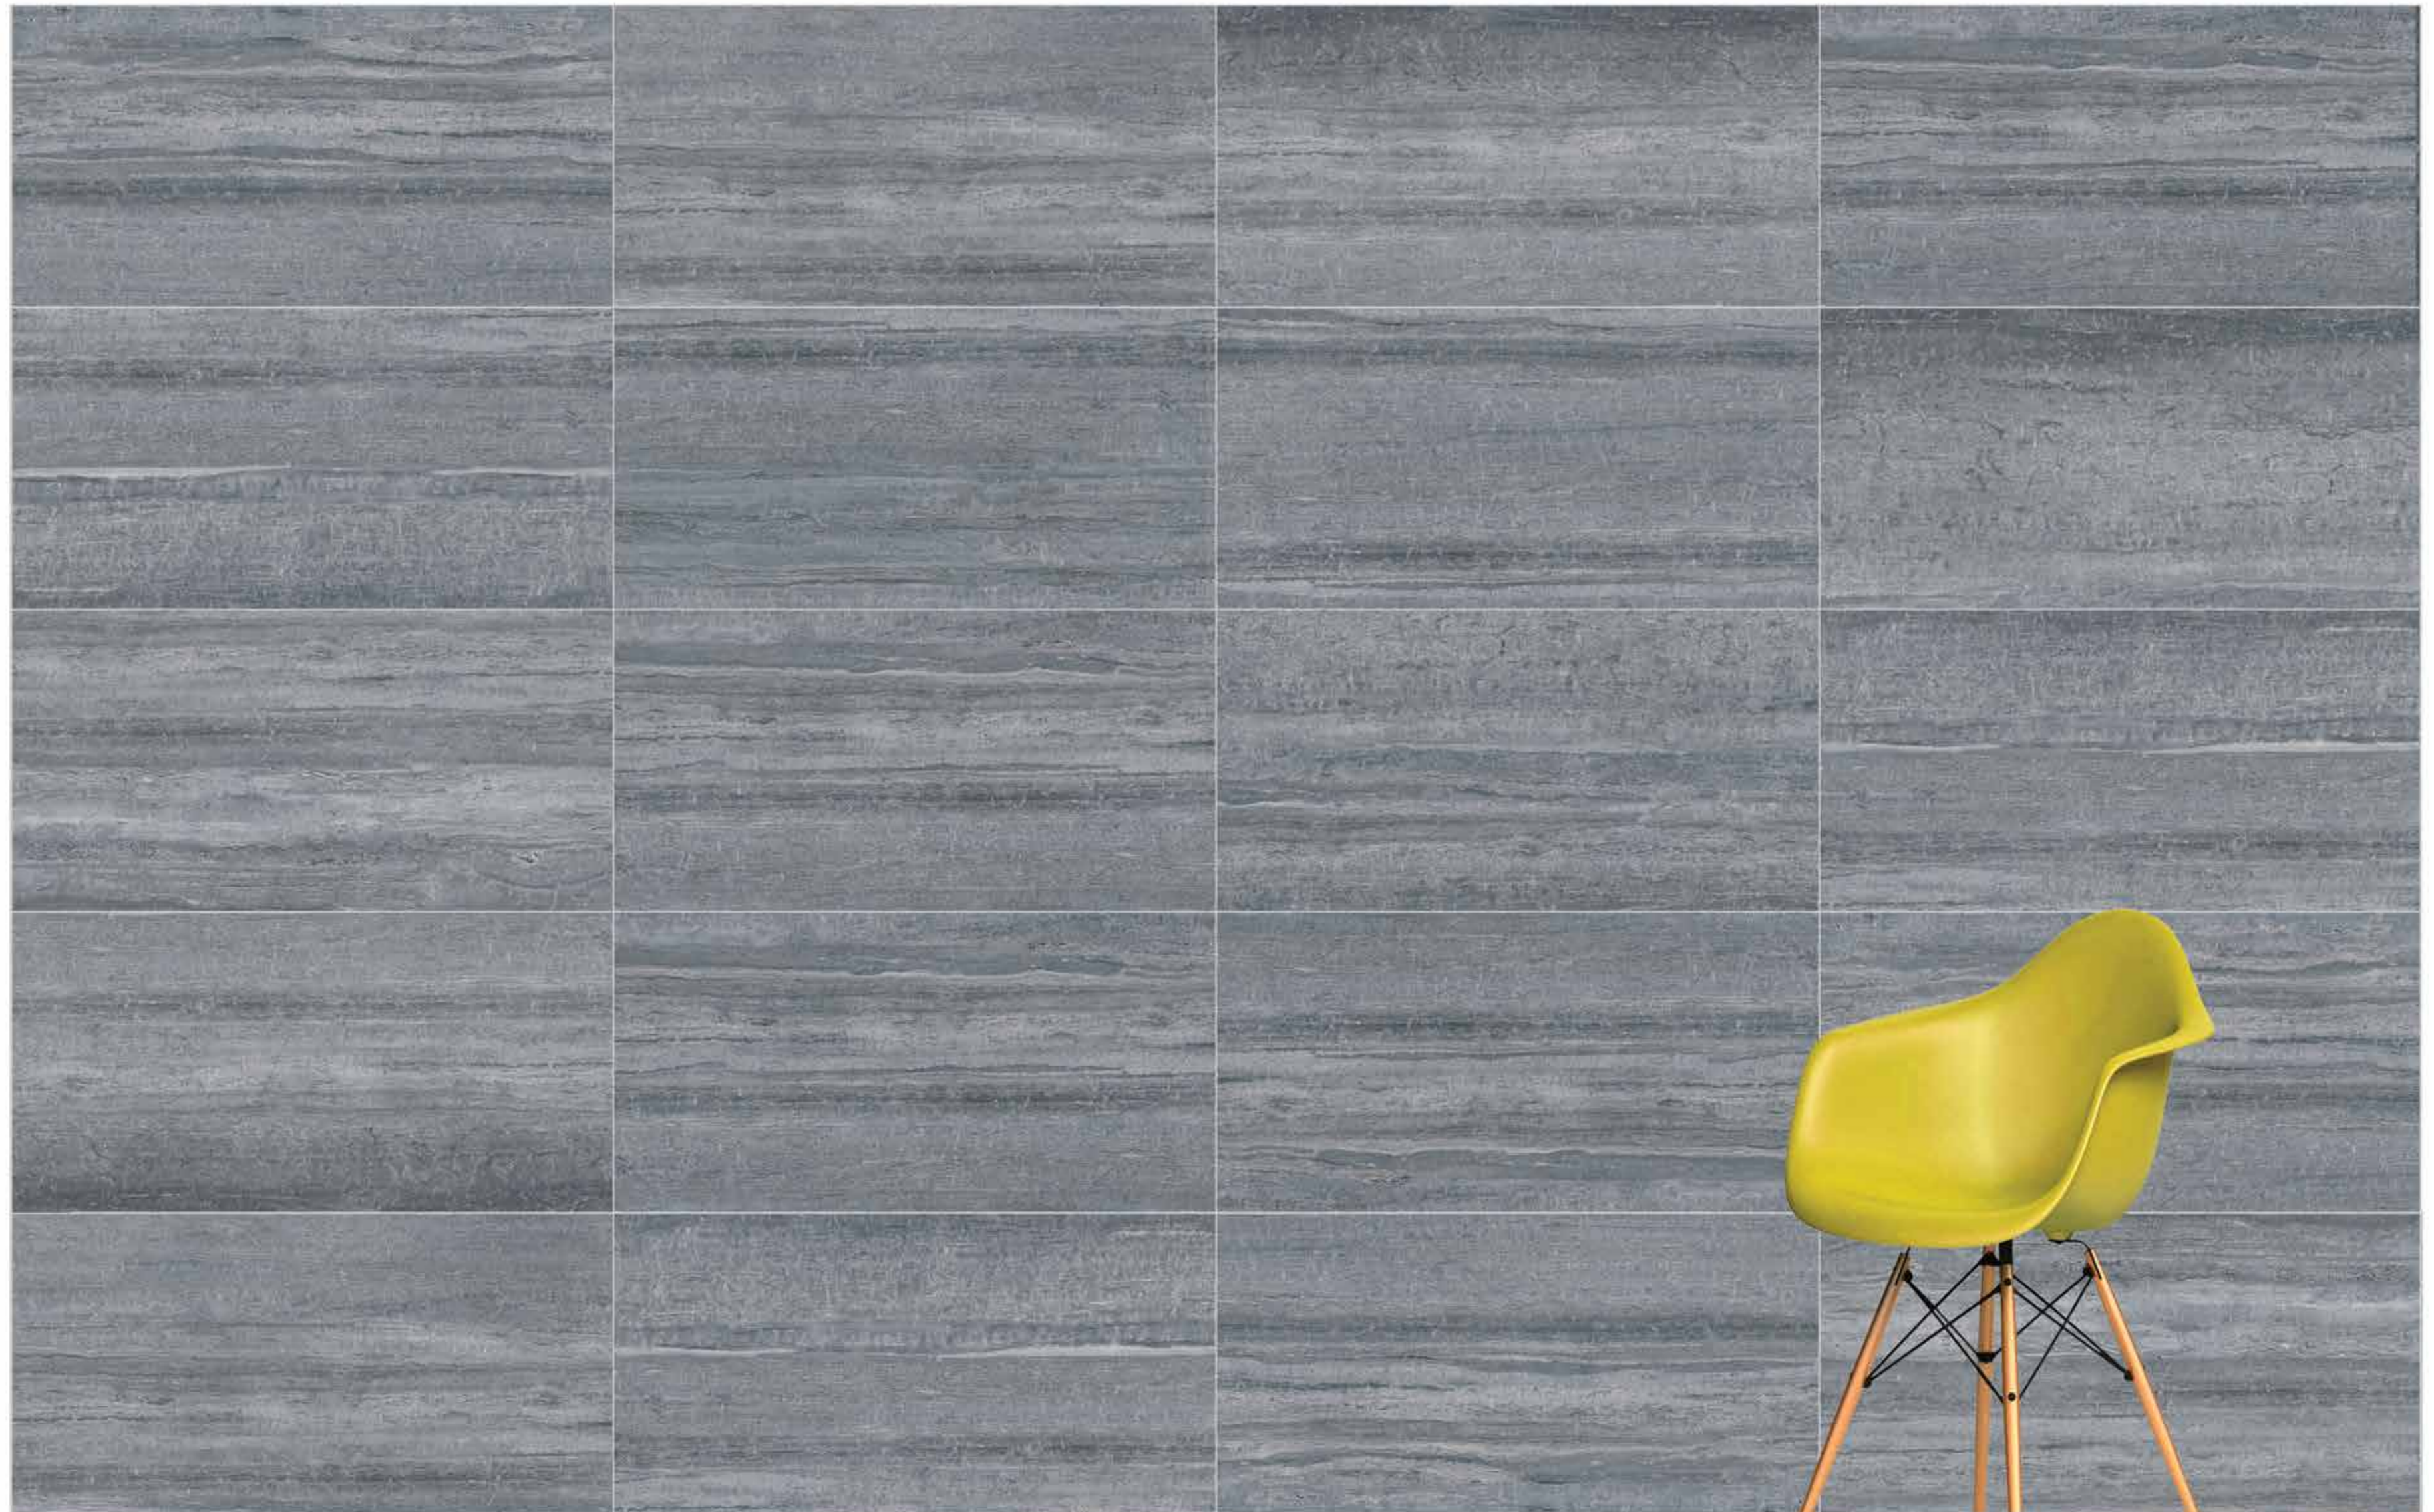

- Floor Tile
- Wall Tile
- Porcelain
- Frost Resistant
- Matt
- Rectified
- V3 Shade Variation
- Residential
- Commercial

reaLook
TECHNOLOGY

Urban Travertino

Colorbody Porcelain

60x120, 80x80, 60x60 / R10A
Mink, Dark Greige, Grey, **Dark Grey**