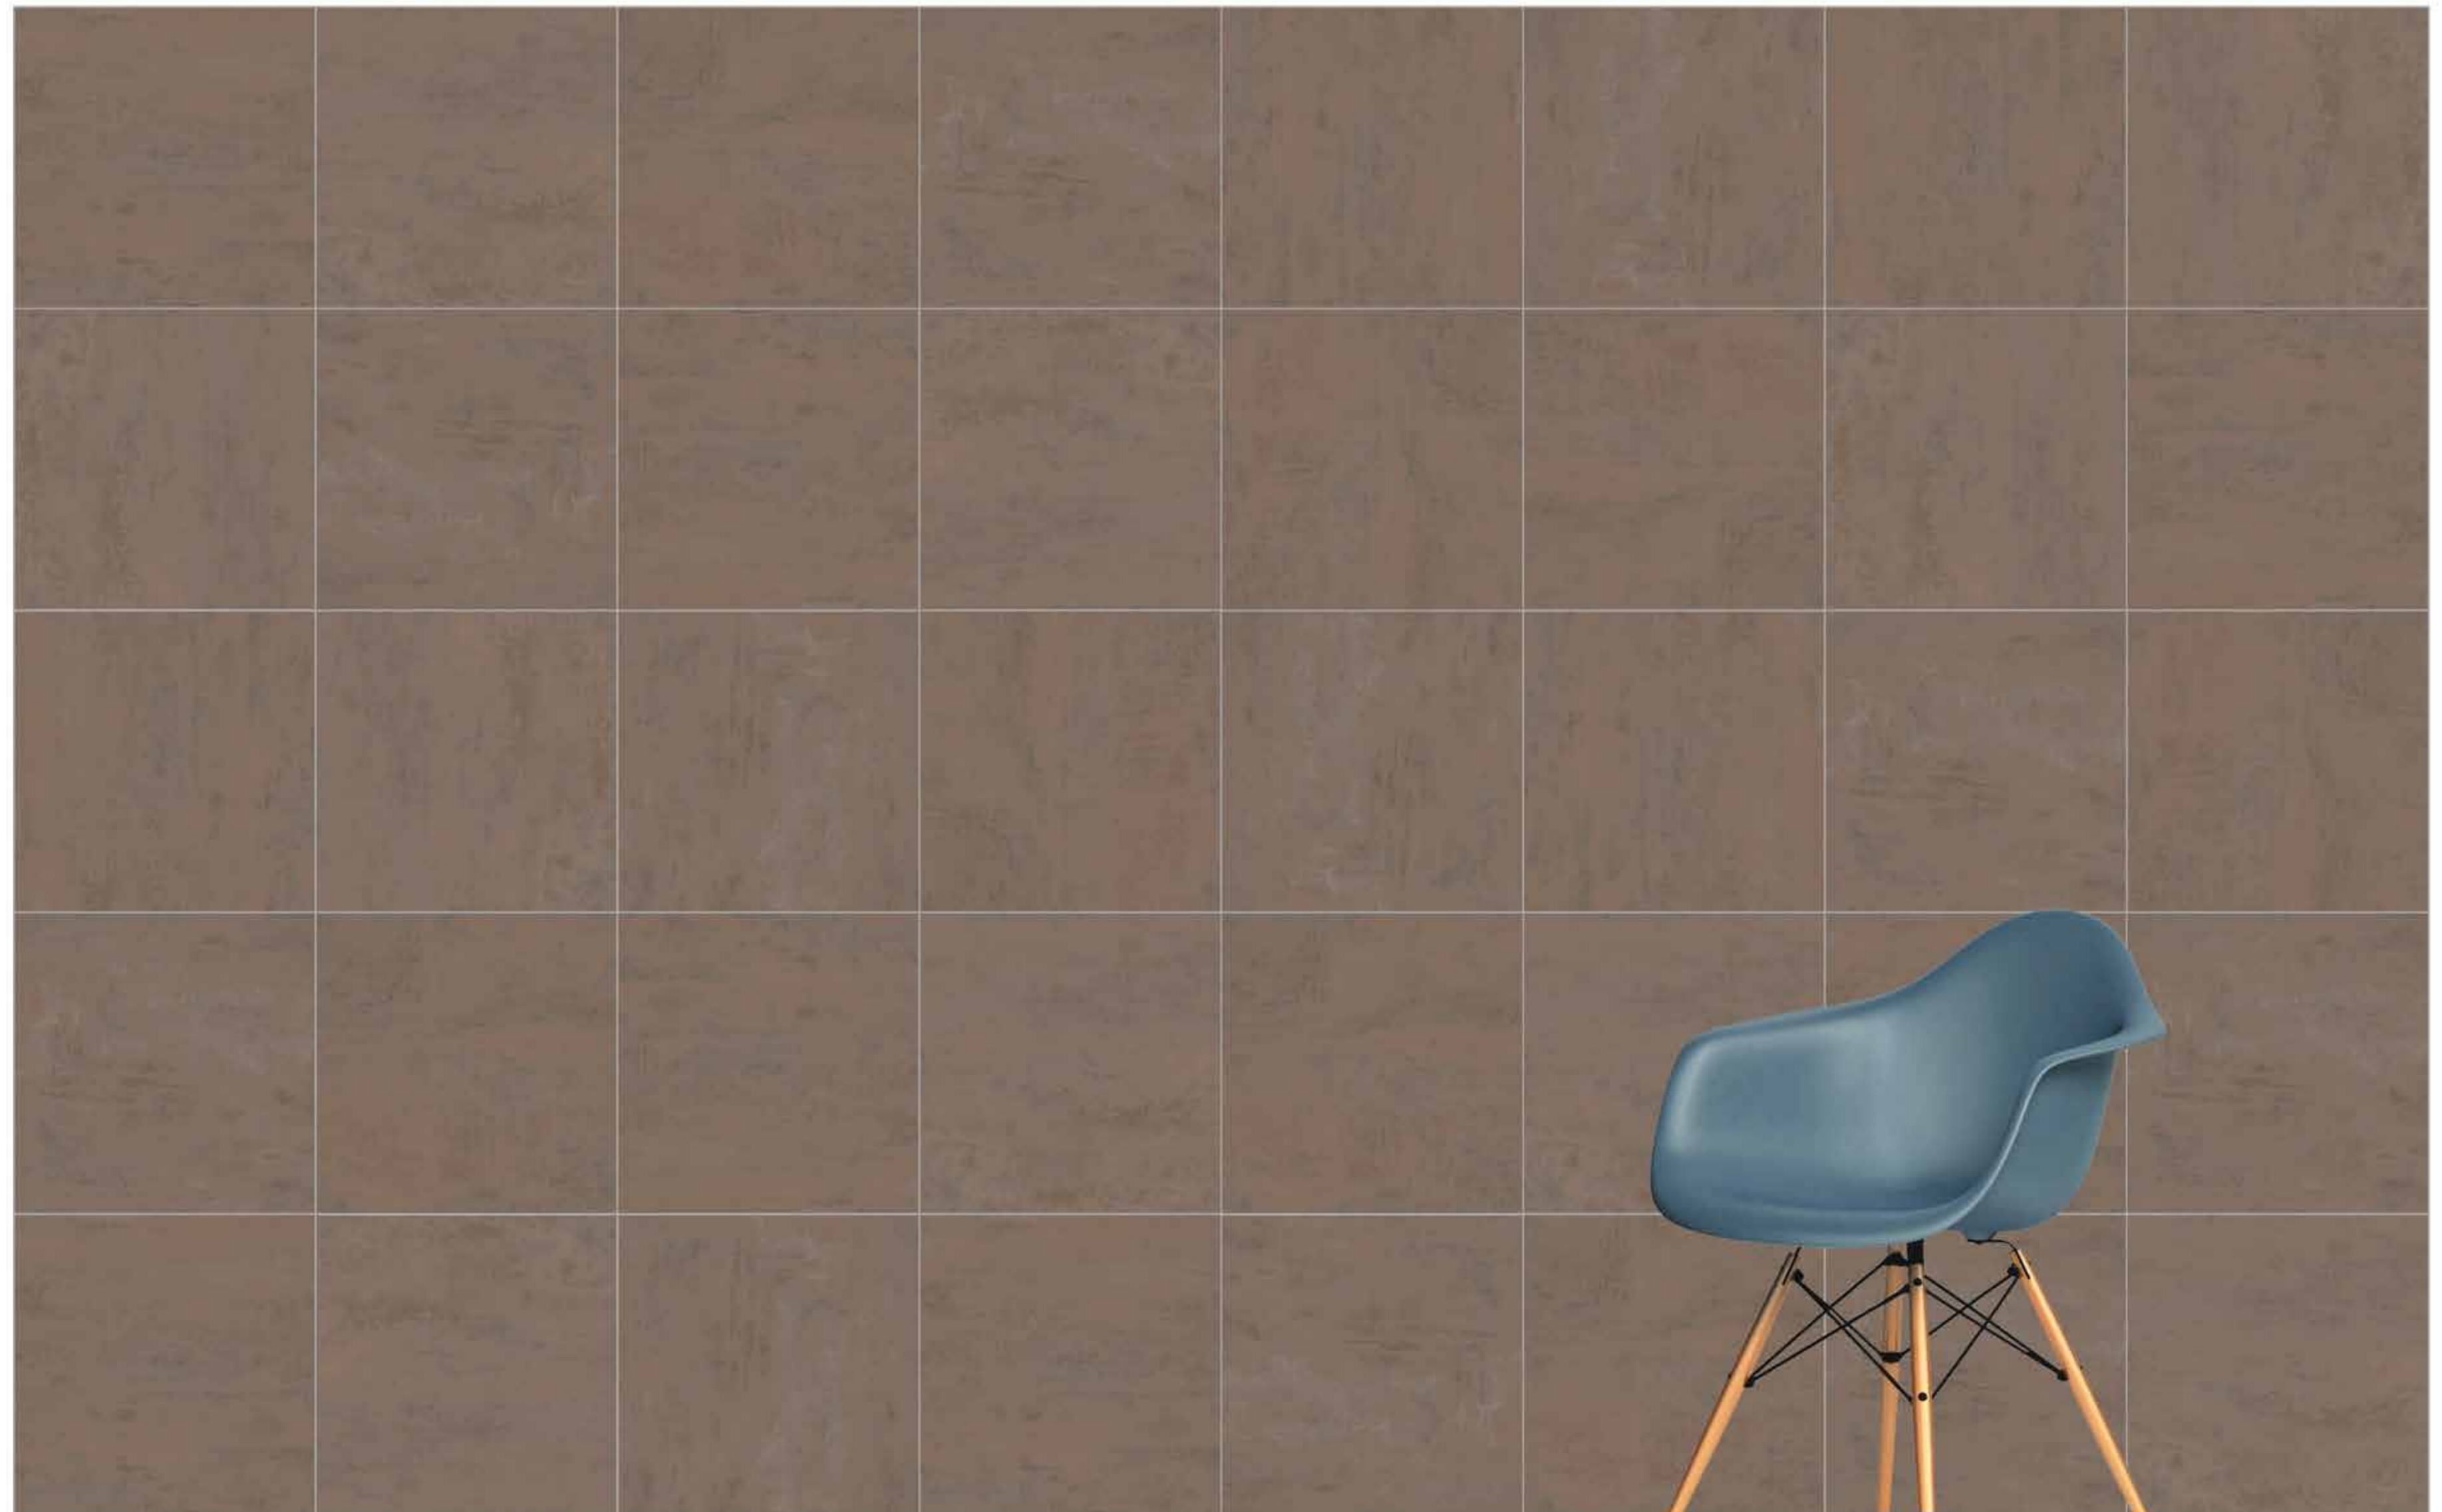

- Floor Tile
- Wall Tile
- Porcelain
- Frost Resistant
- Matt
- Lappato
- V4
- Rectified
- Residential
- Outdoors
- Commercial

reaLook
TECHNOLOGY

Metro

Colorbody Porcelain

45x90, **60x60**, 30x60, 45x45 / R10A, LPR, Matt
Light Grey, Grey, Beige, Schlamm, **Brown**, Basalt, Anthracite

66x66 (4 Faces)