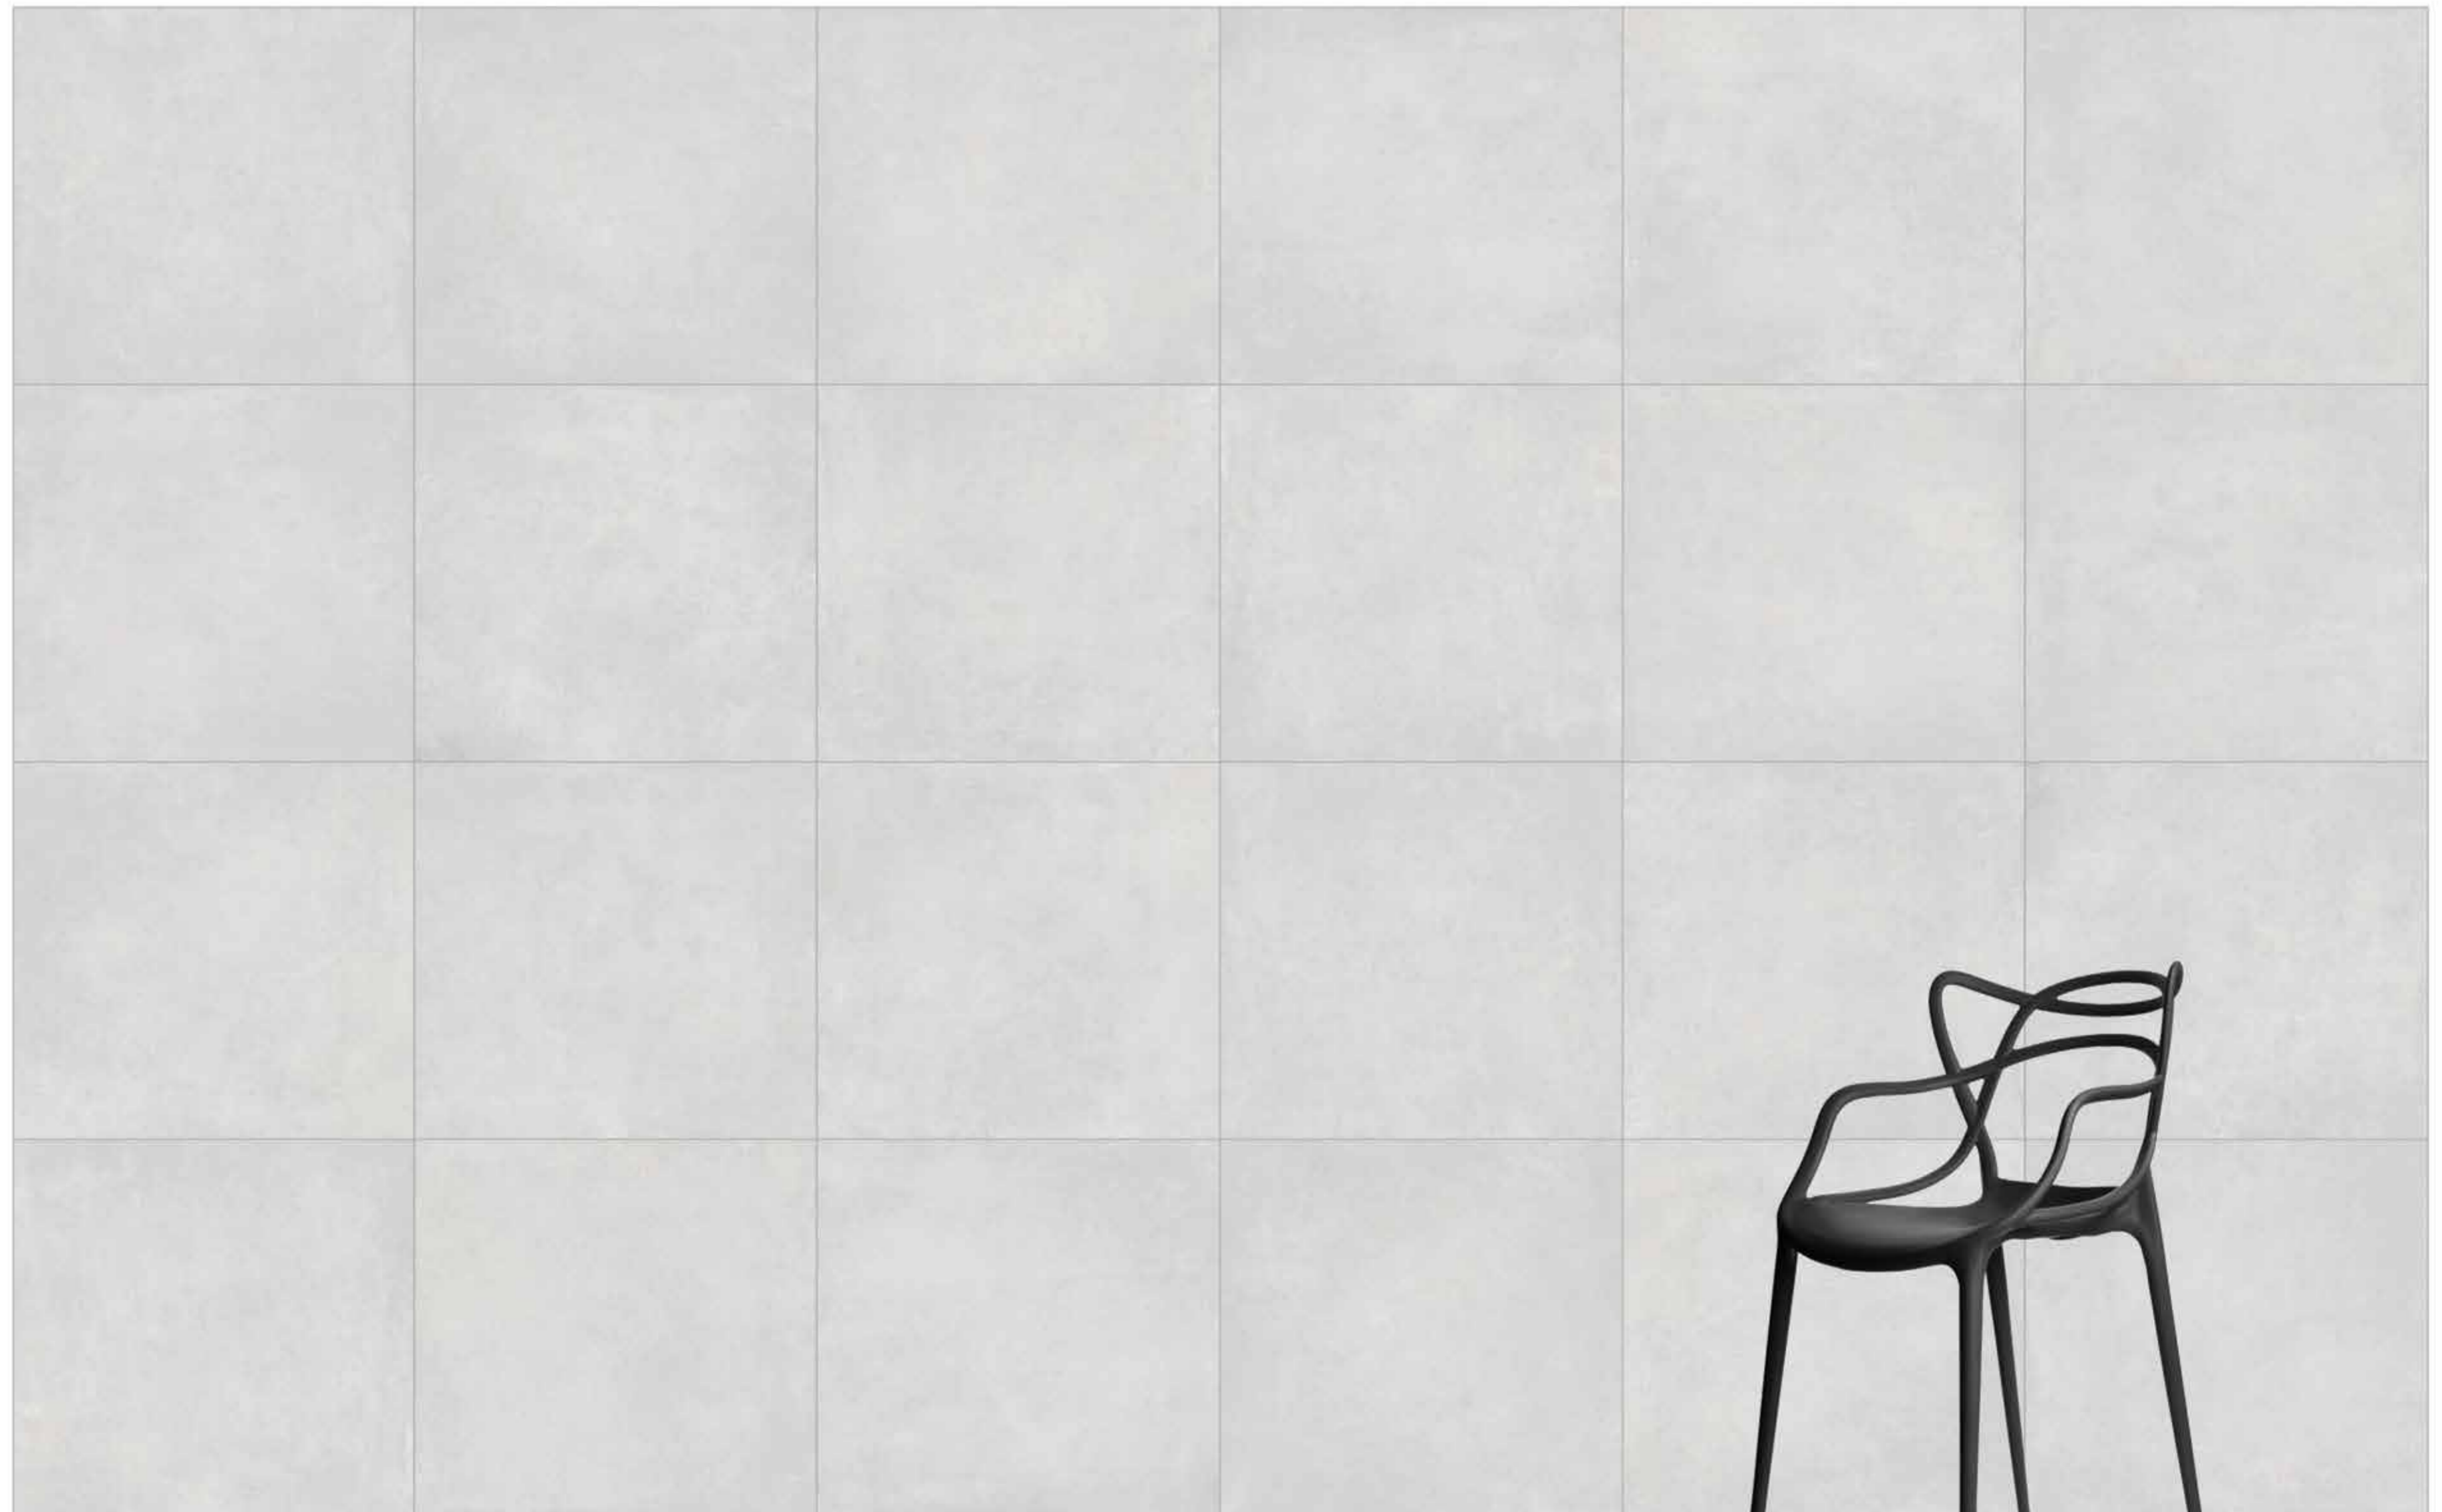

- Floor Tile
- Wall Tile
- Porcelain
- Frost Resistant
- Matt
- R9 Lappato
- Soft R10
- Modularity
- Rectified
- Shade Variation
- Residential
- Commercial
- Facade
- Pool Surrounding

reaLook
TECHNOLOGY

Urbancrete

Colorbody Porcelain 60x120, **80x80**, 40x80, 60x60, 30x60, 45x45, 30x30 / R9 LPR, R10A, R11C
White, **Grey**, Dark Grey, Mink, Dark Greige, Anthracite