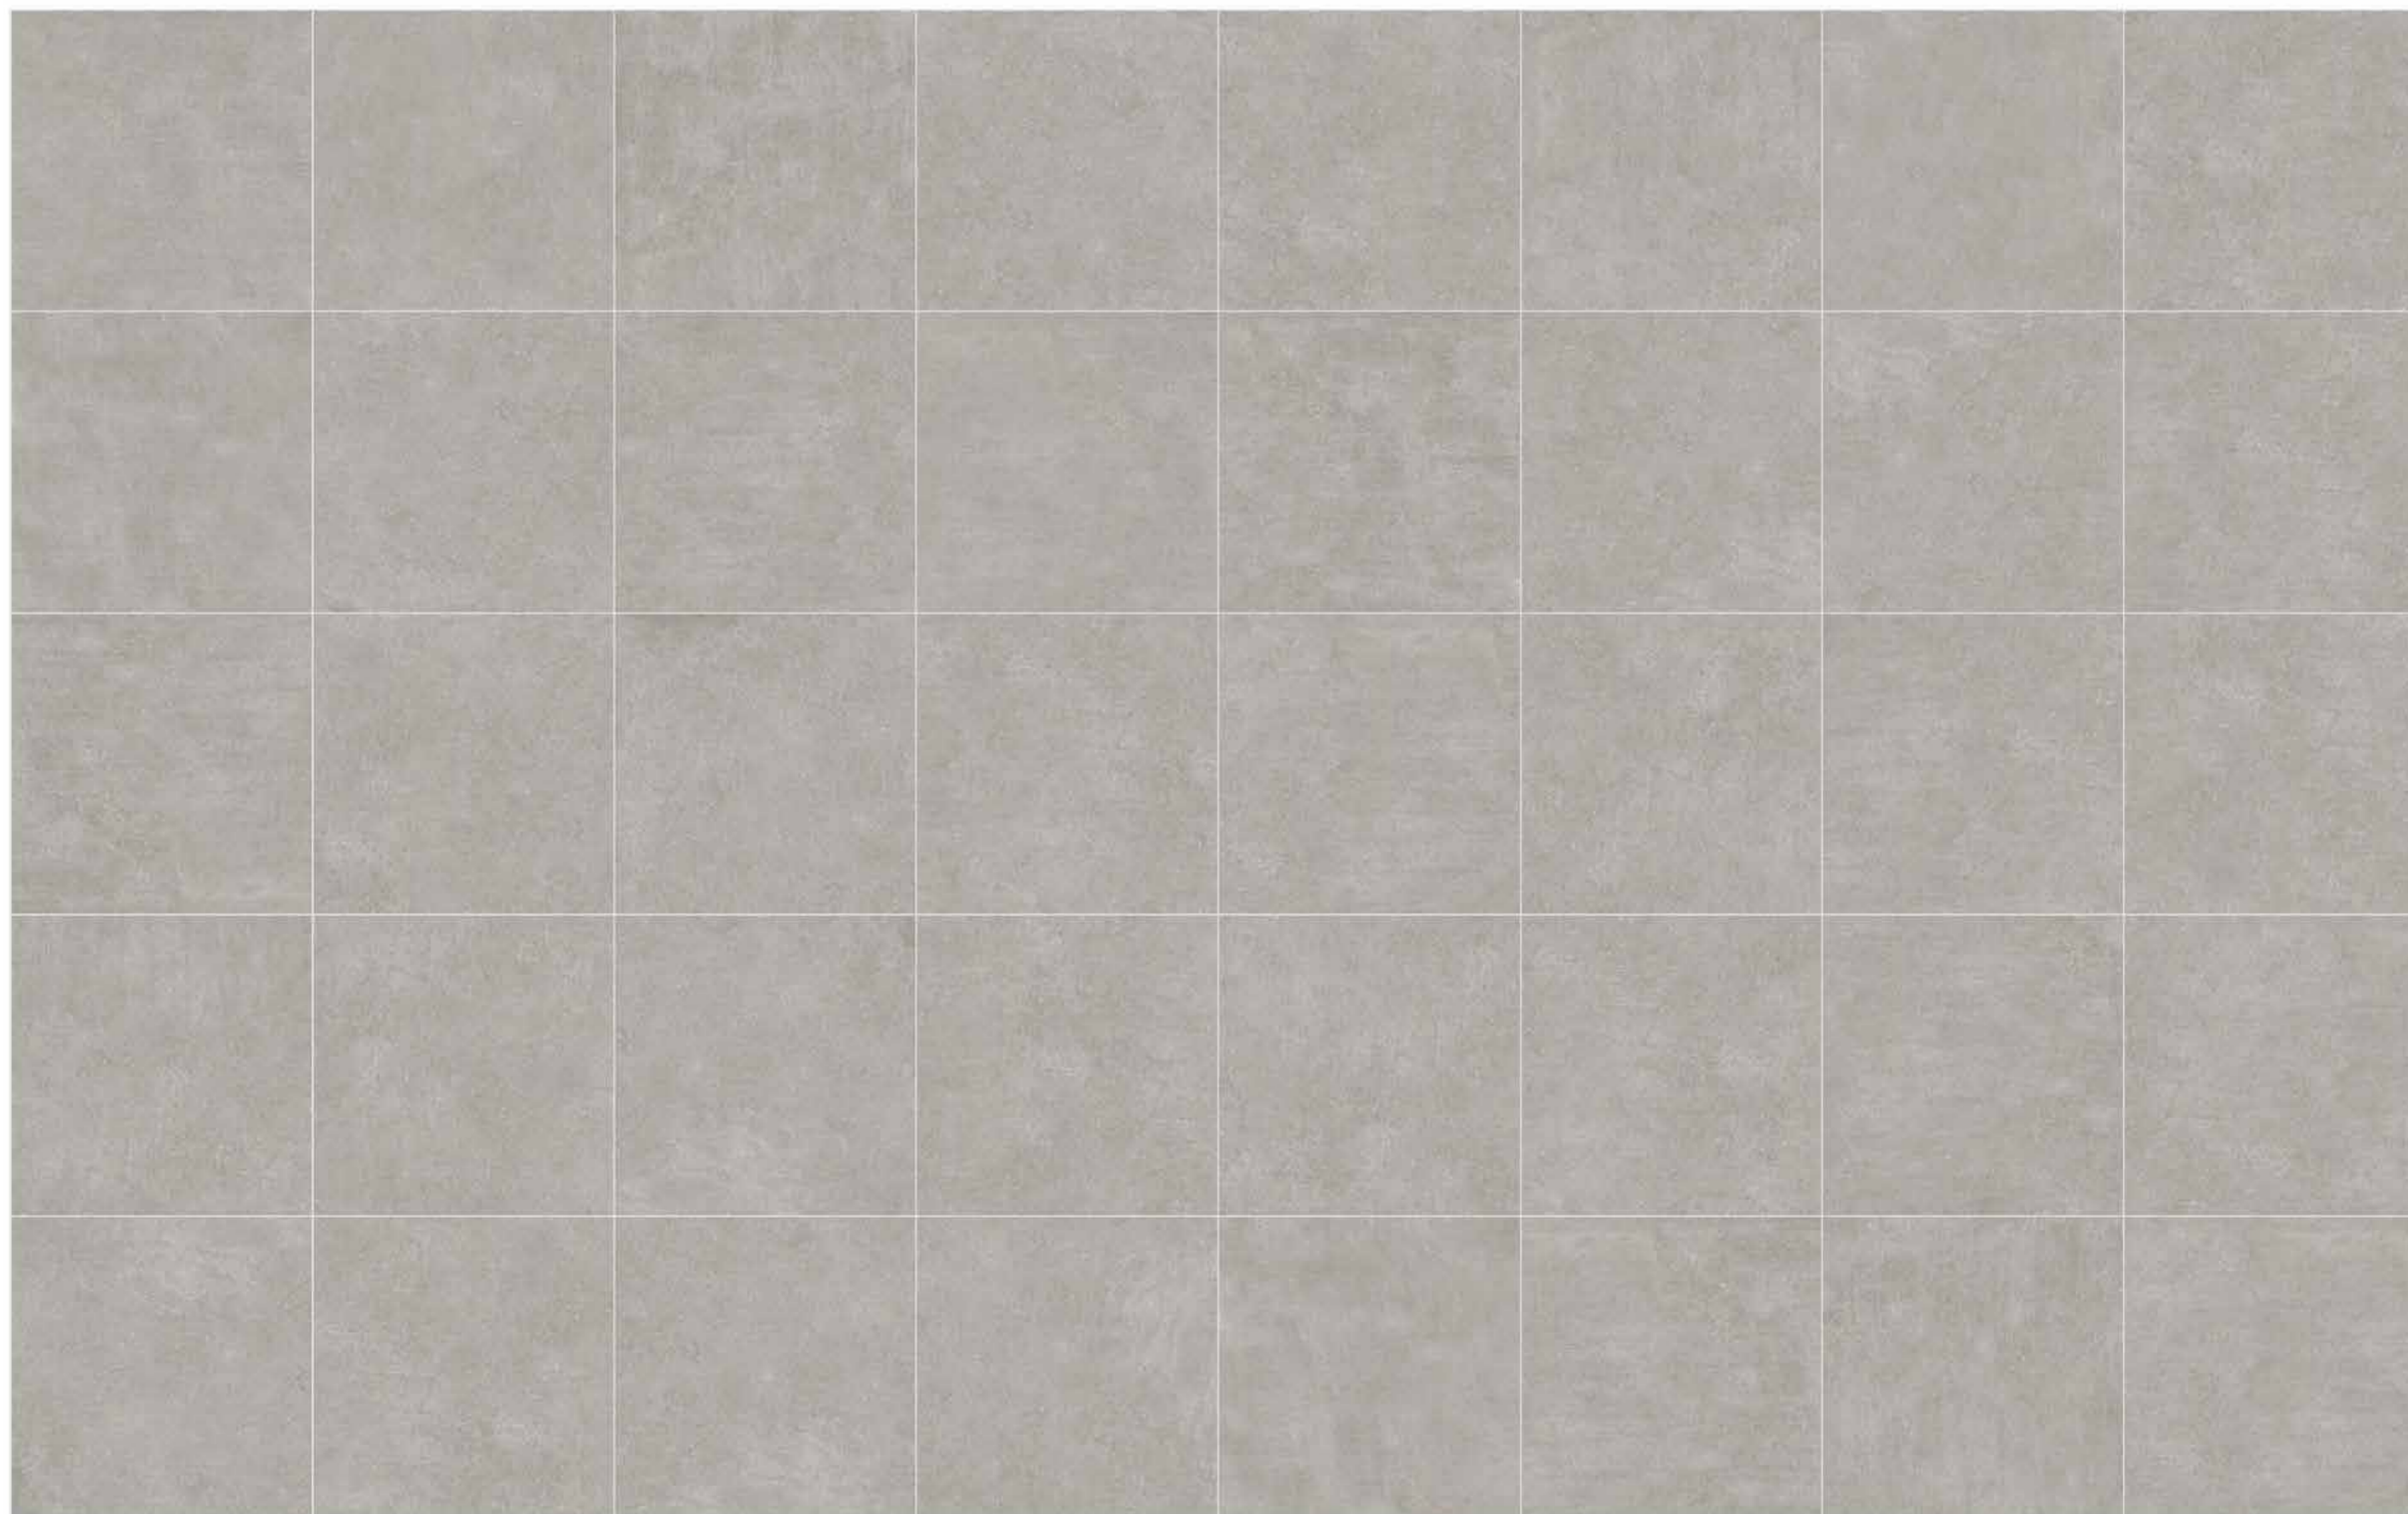

- Floor Tile
- Wall Tile
- Porcelain
- Frost Resistant
- Lappato
- Matt
- R9 Lappato
- Soft R10
- Modularity
- Rectified
- Shade Variation
- Facade
- Residential
- Commercial
- Outdoors
- Pool Surrounding

Newcon

Colorbody Porcelain

60x120, 80x80, **60x60**, 30x60, 45x45, 30x30 / R10A, R9 LPR, R11B, Matt
Cream, White, Taupe, **Silver Grey**, Dark Grey, Anthracite