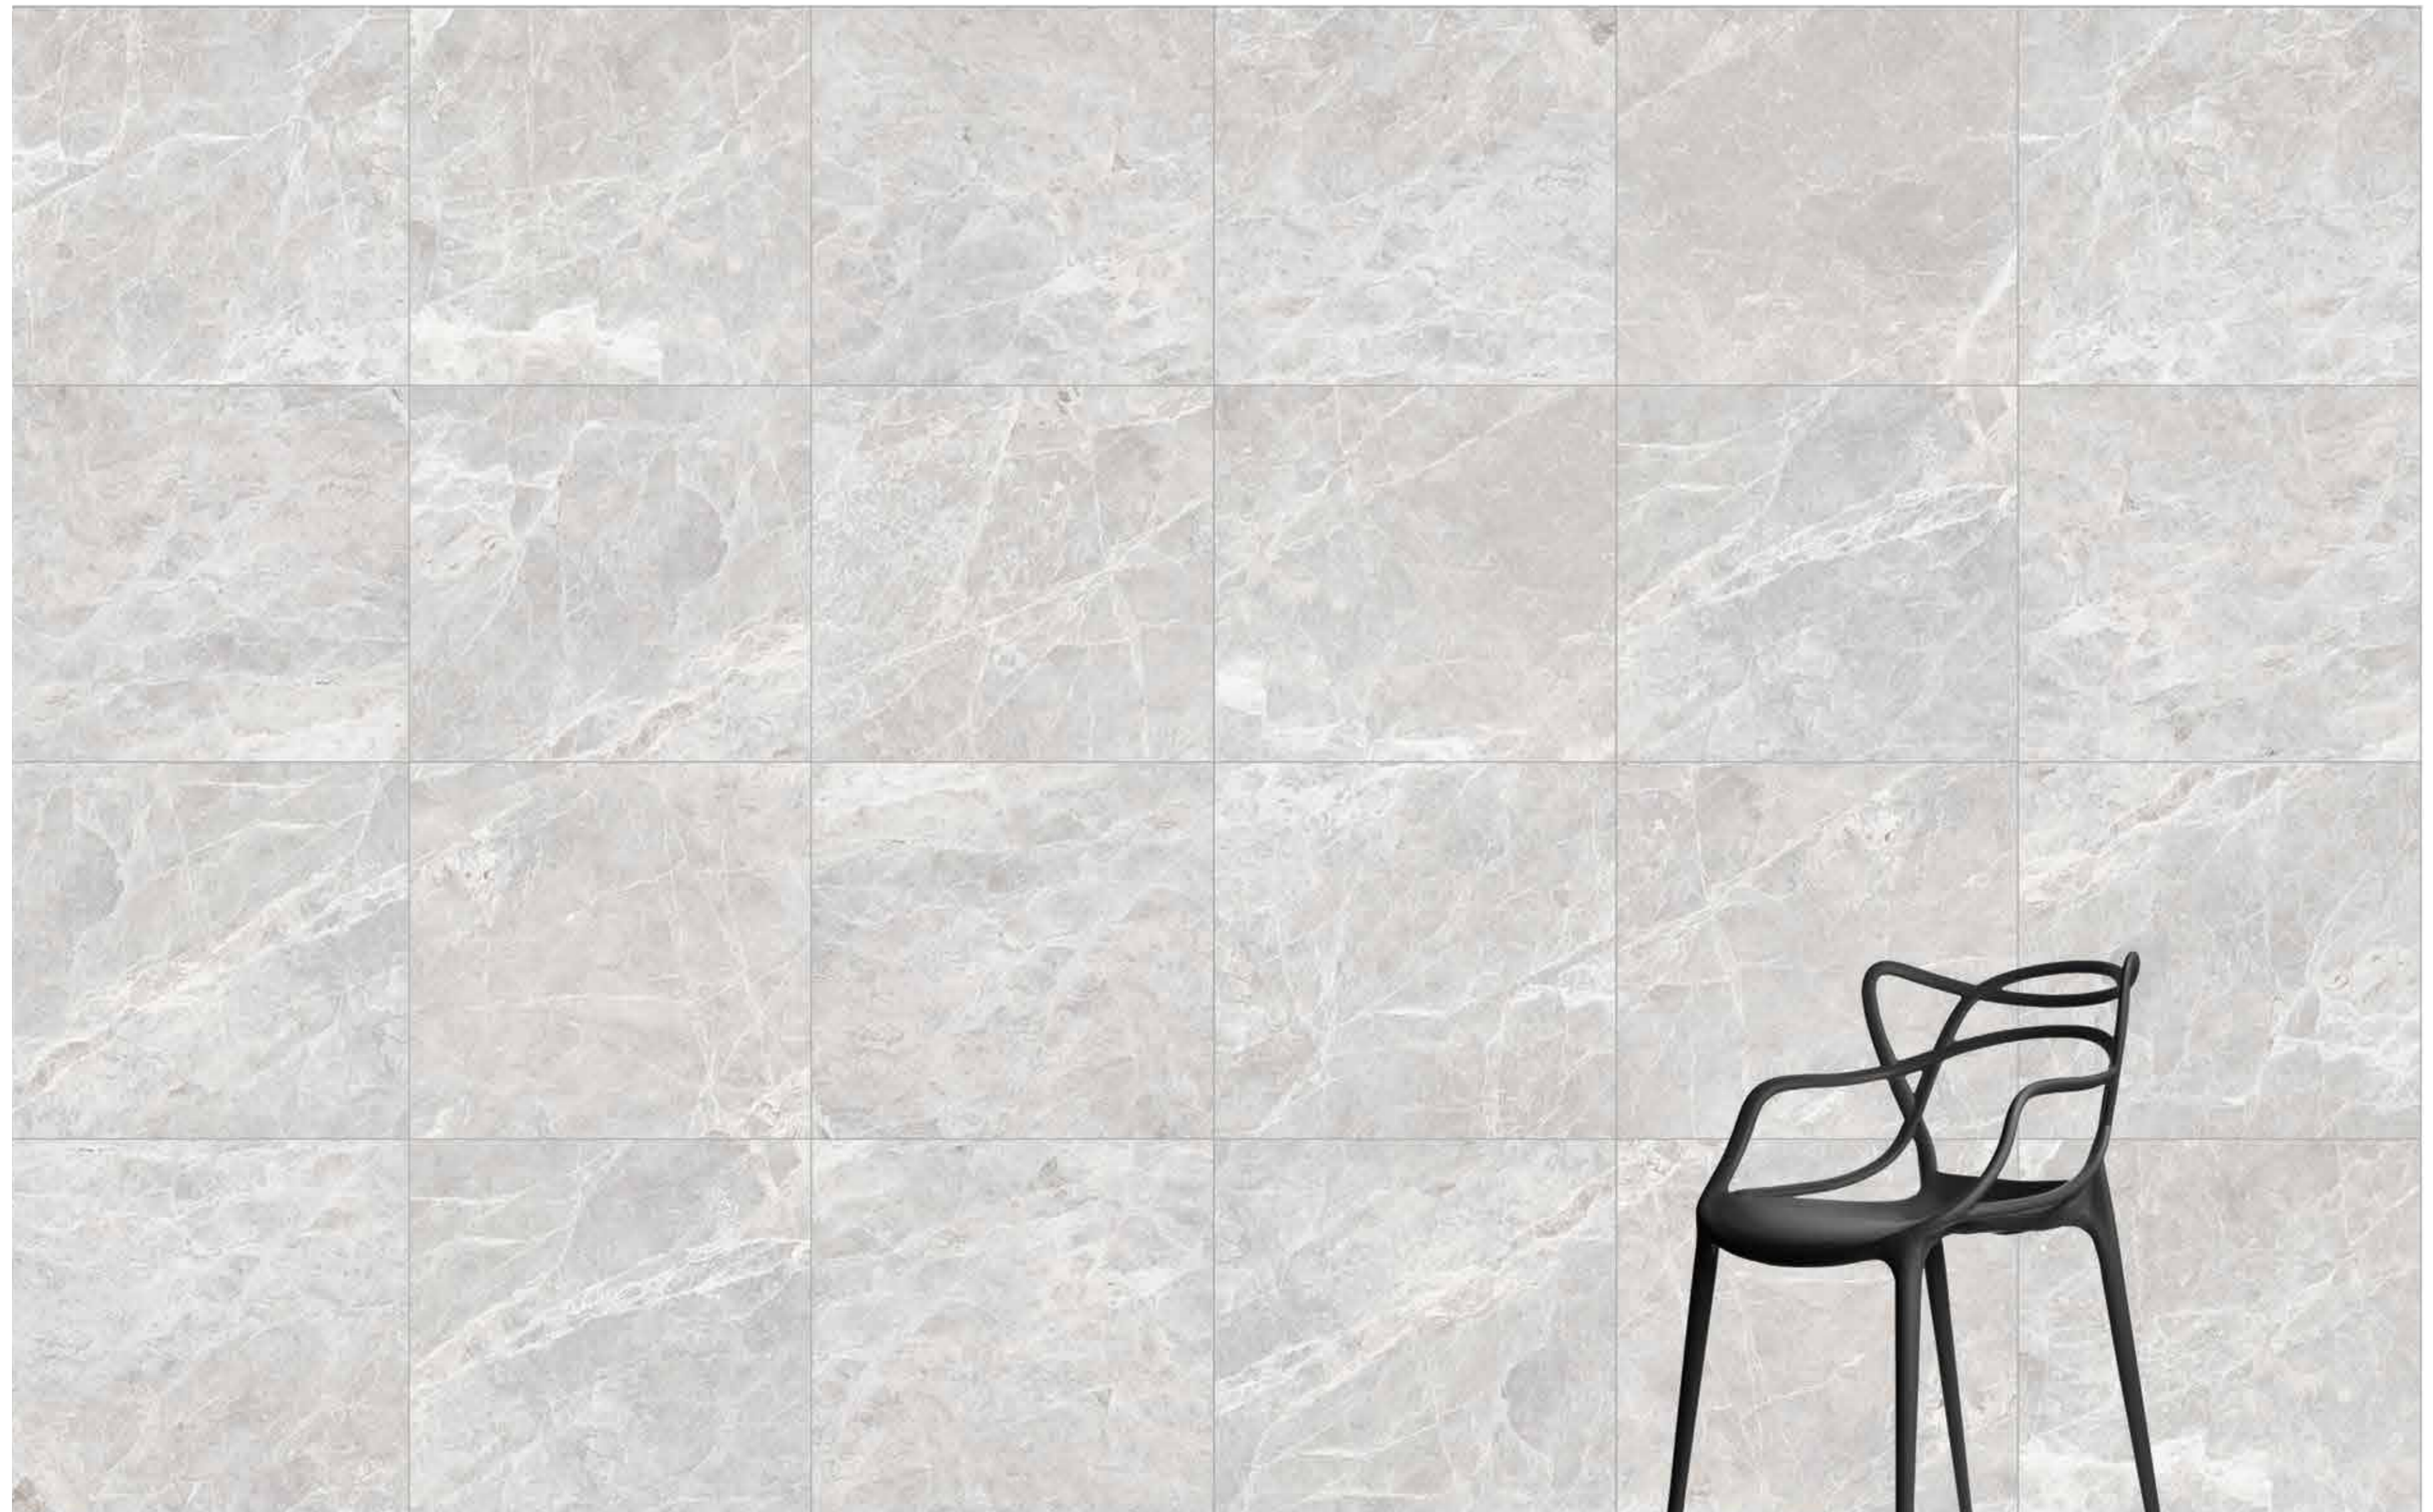

reaLook
TECHNOLOGY

Marmostone

Colorbody Porcelain

60x120, **80x80**, 60x60 / R10B
Glazed Porcelain 60x120 / FLPR
Mink, Dark Greige, **Light Grey**, Dark Grey

165x87 5 Canvas (7,2 m²)