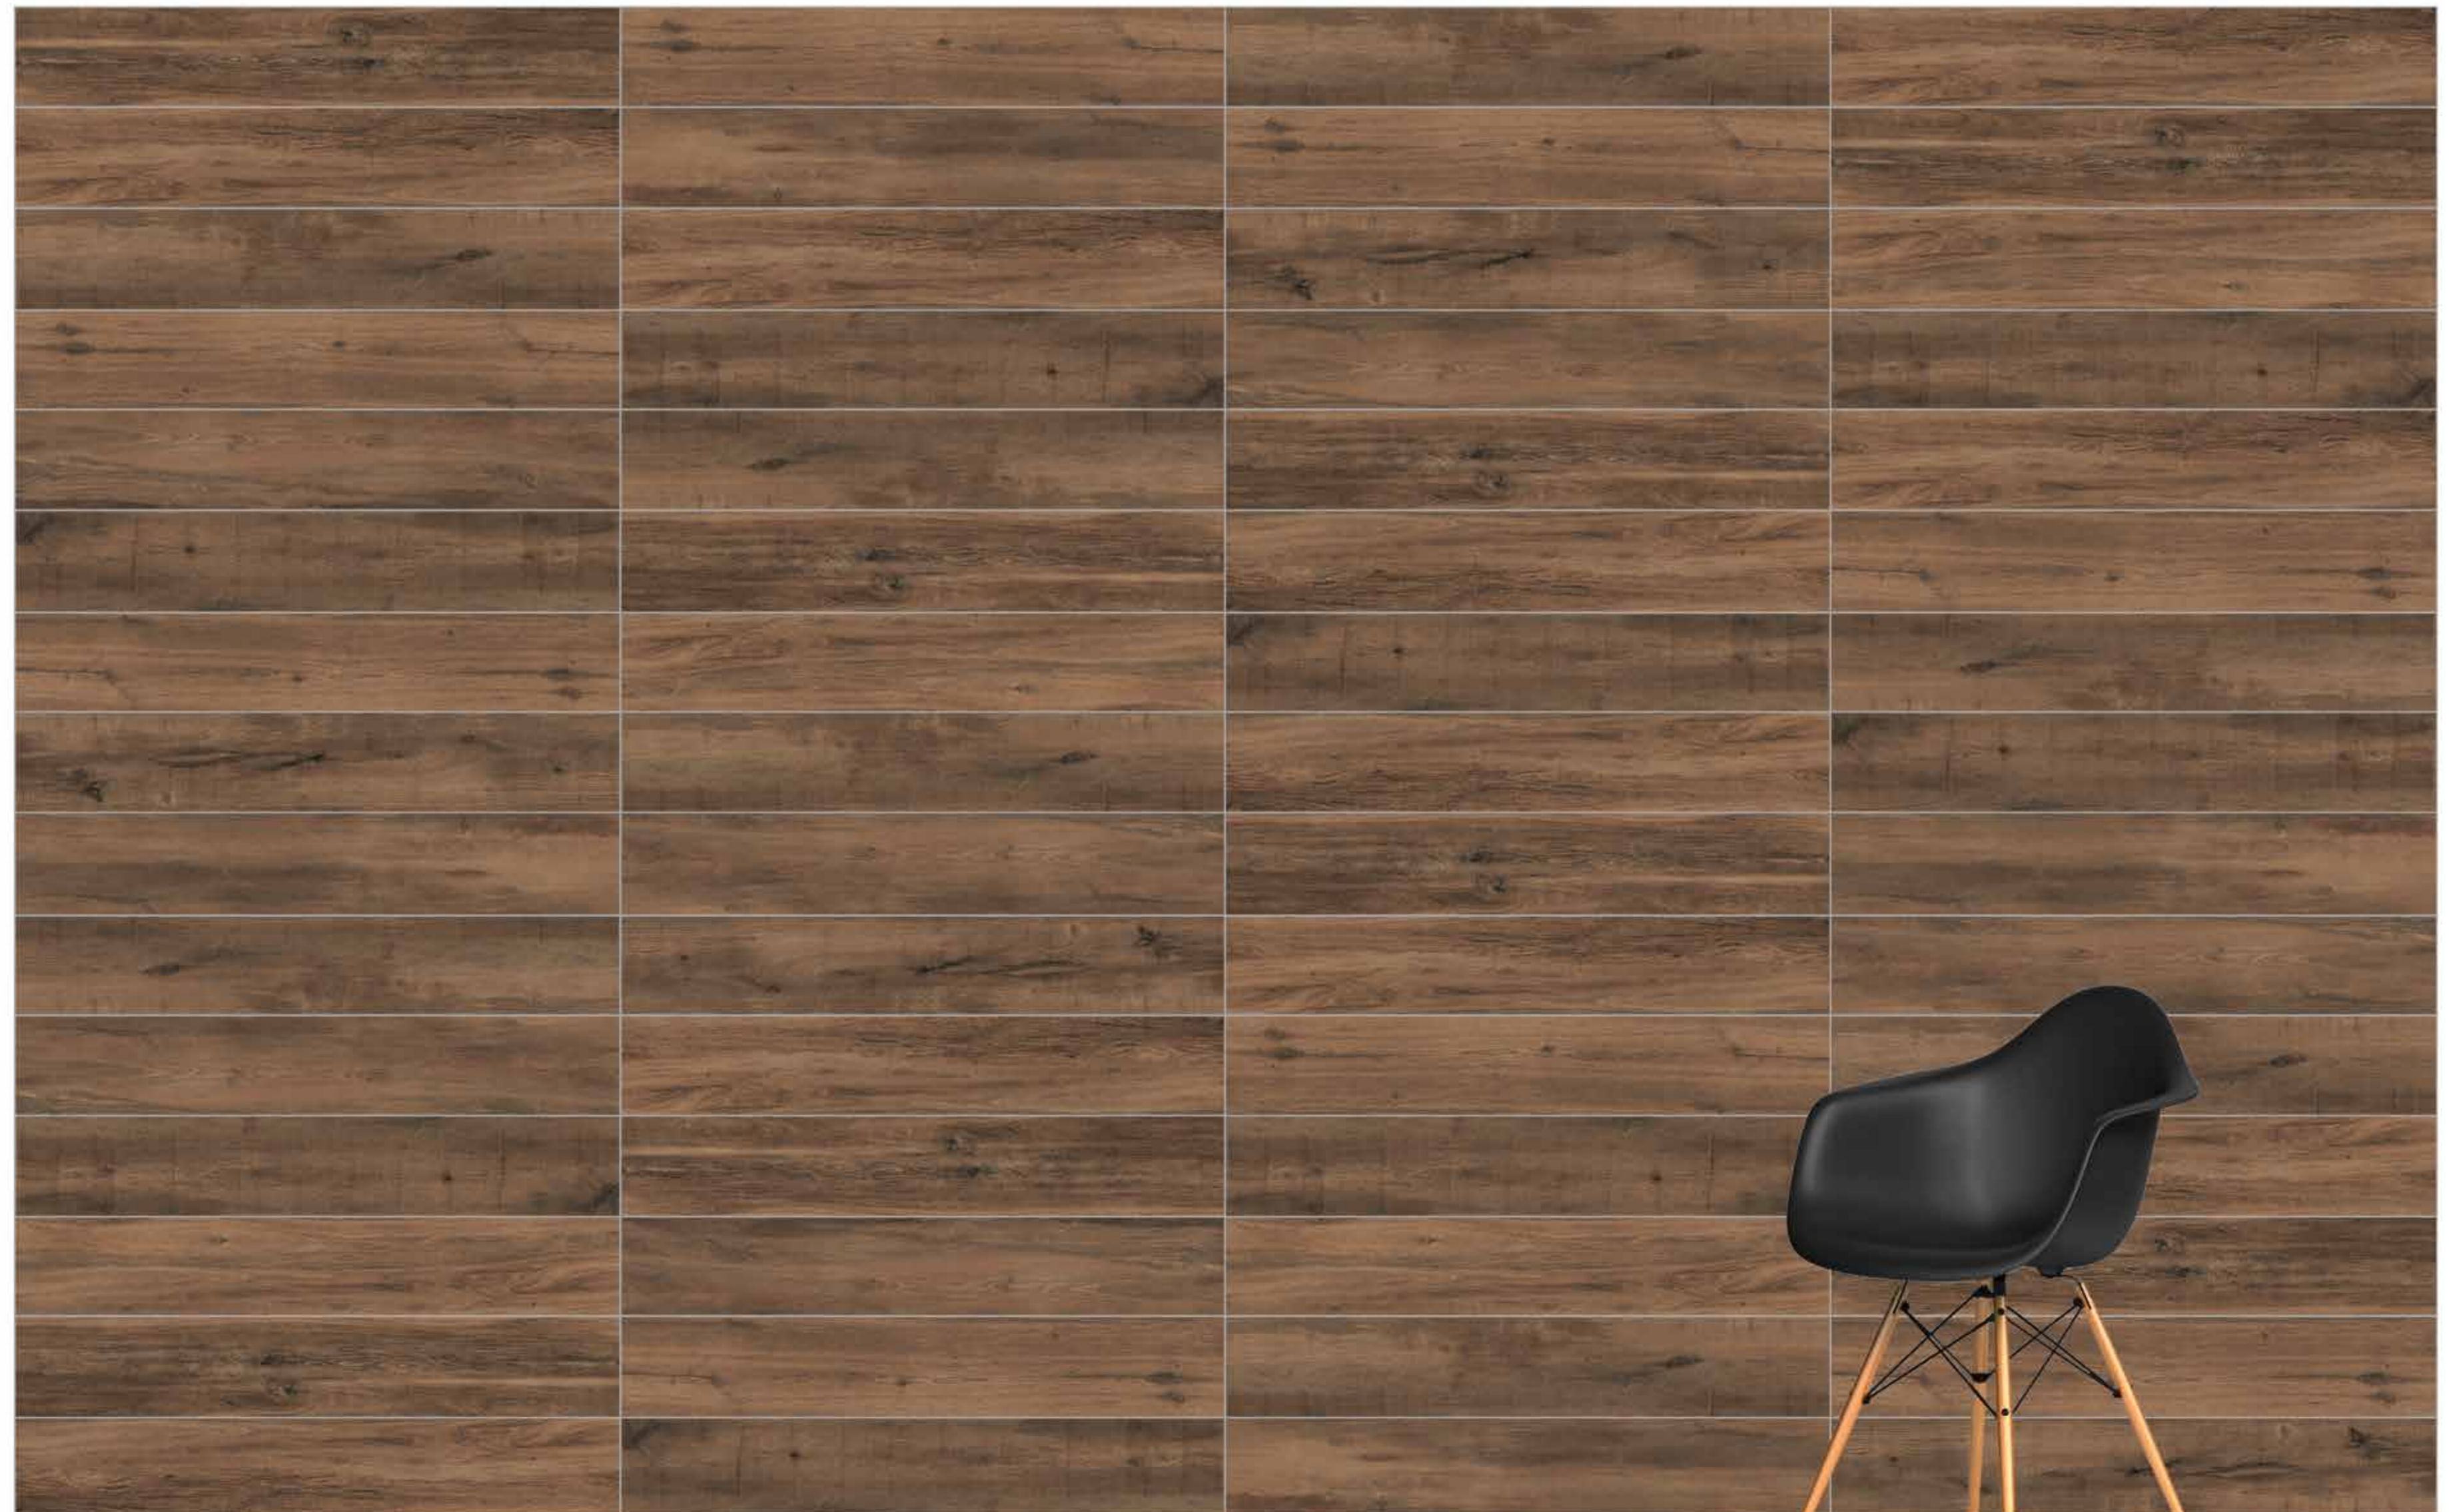

Glazed Porcelain

40x120 (20 mm), **20x120** / R10A, R11
Beige, Mink, Greige, **Dark Greige**, Cherry
Wenge, Dark Wenge, Grey, Dark Grey, Anthracite

reaLook
TECHNOLOGY

Aspenwood

Glazed Porcelain

40x120 (20 mm), **20x120** / R10A, R11
Beige, Mink, Greige, Dark Greige, **Cherry**
Wenge, Dark Wenge, Grey, Dark Grey, Anthracite