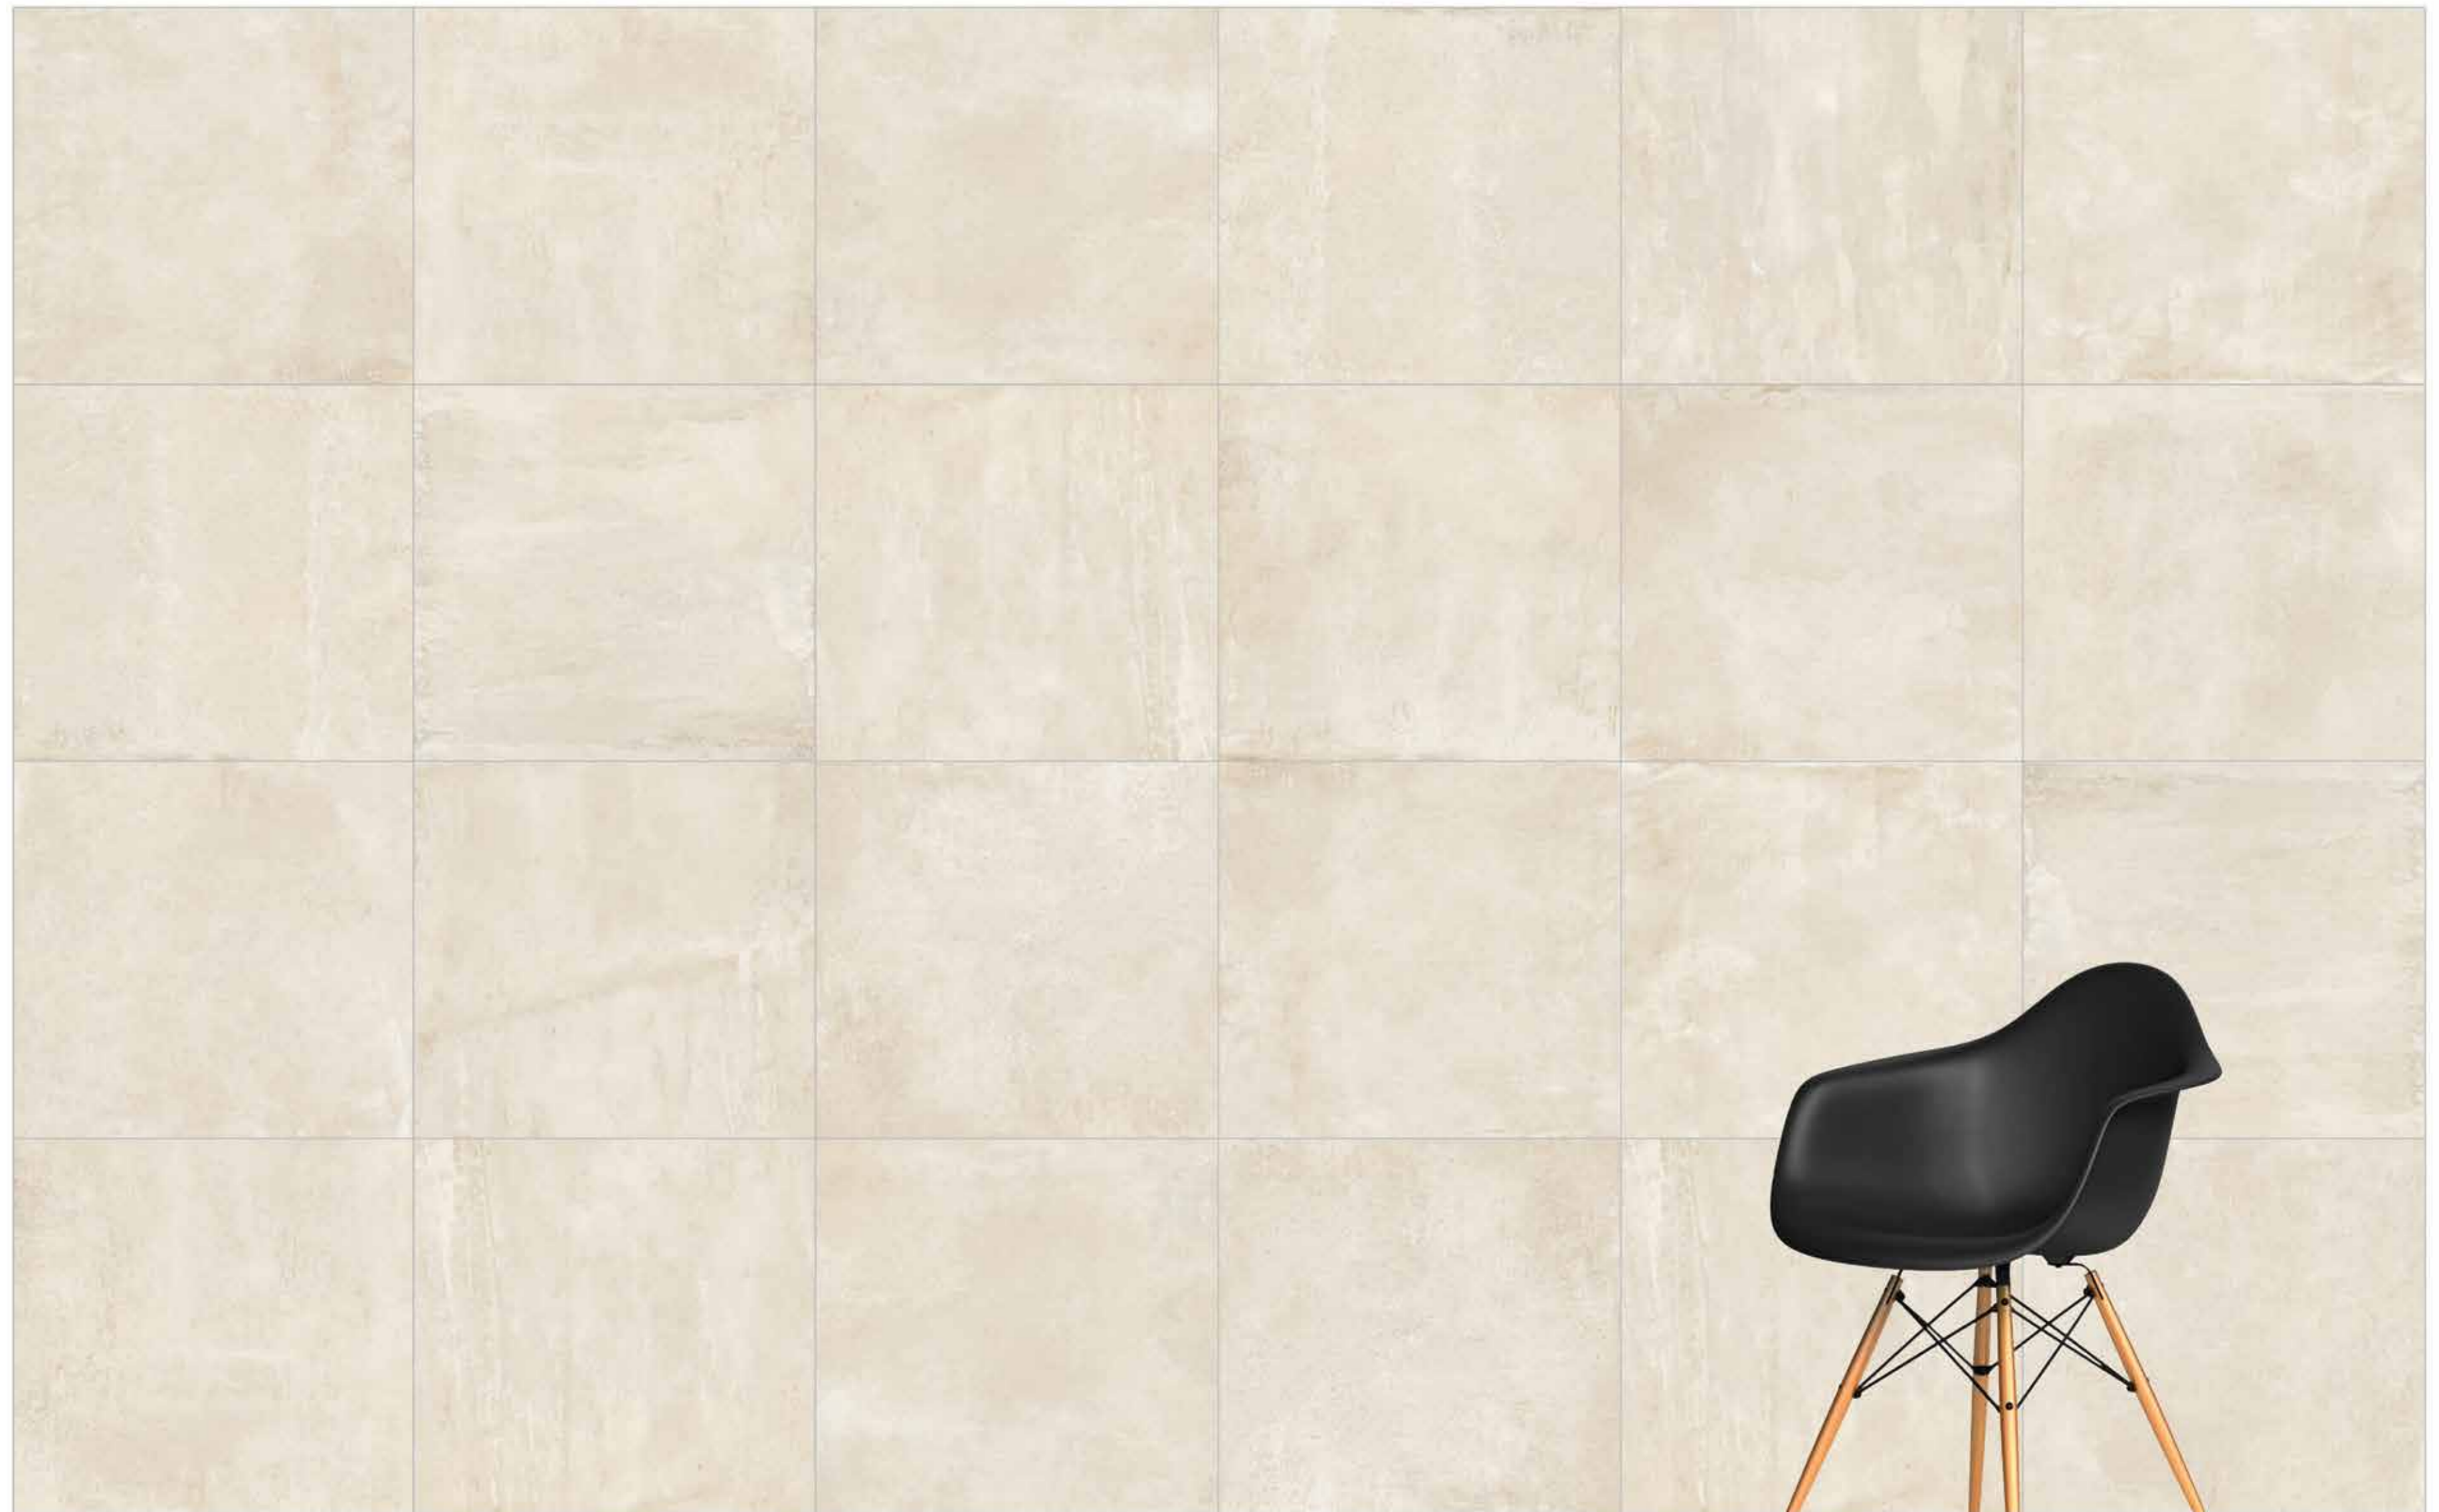

VitrA PRO Nature Collections

- Floor Tile
- Wall Tile
- Porcelain
- Frost Resistant
- Matt
- Award Winning
- Modularity
- Rectified
- V4
- Residential
- Commercial

reaLook
TECHNOLOGY

Ash & Burn

Colorbody Porcelain **80x80**, 40x80, 10x80, 60x60, 30x60 / R9
Ash, Burn