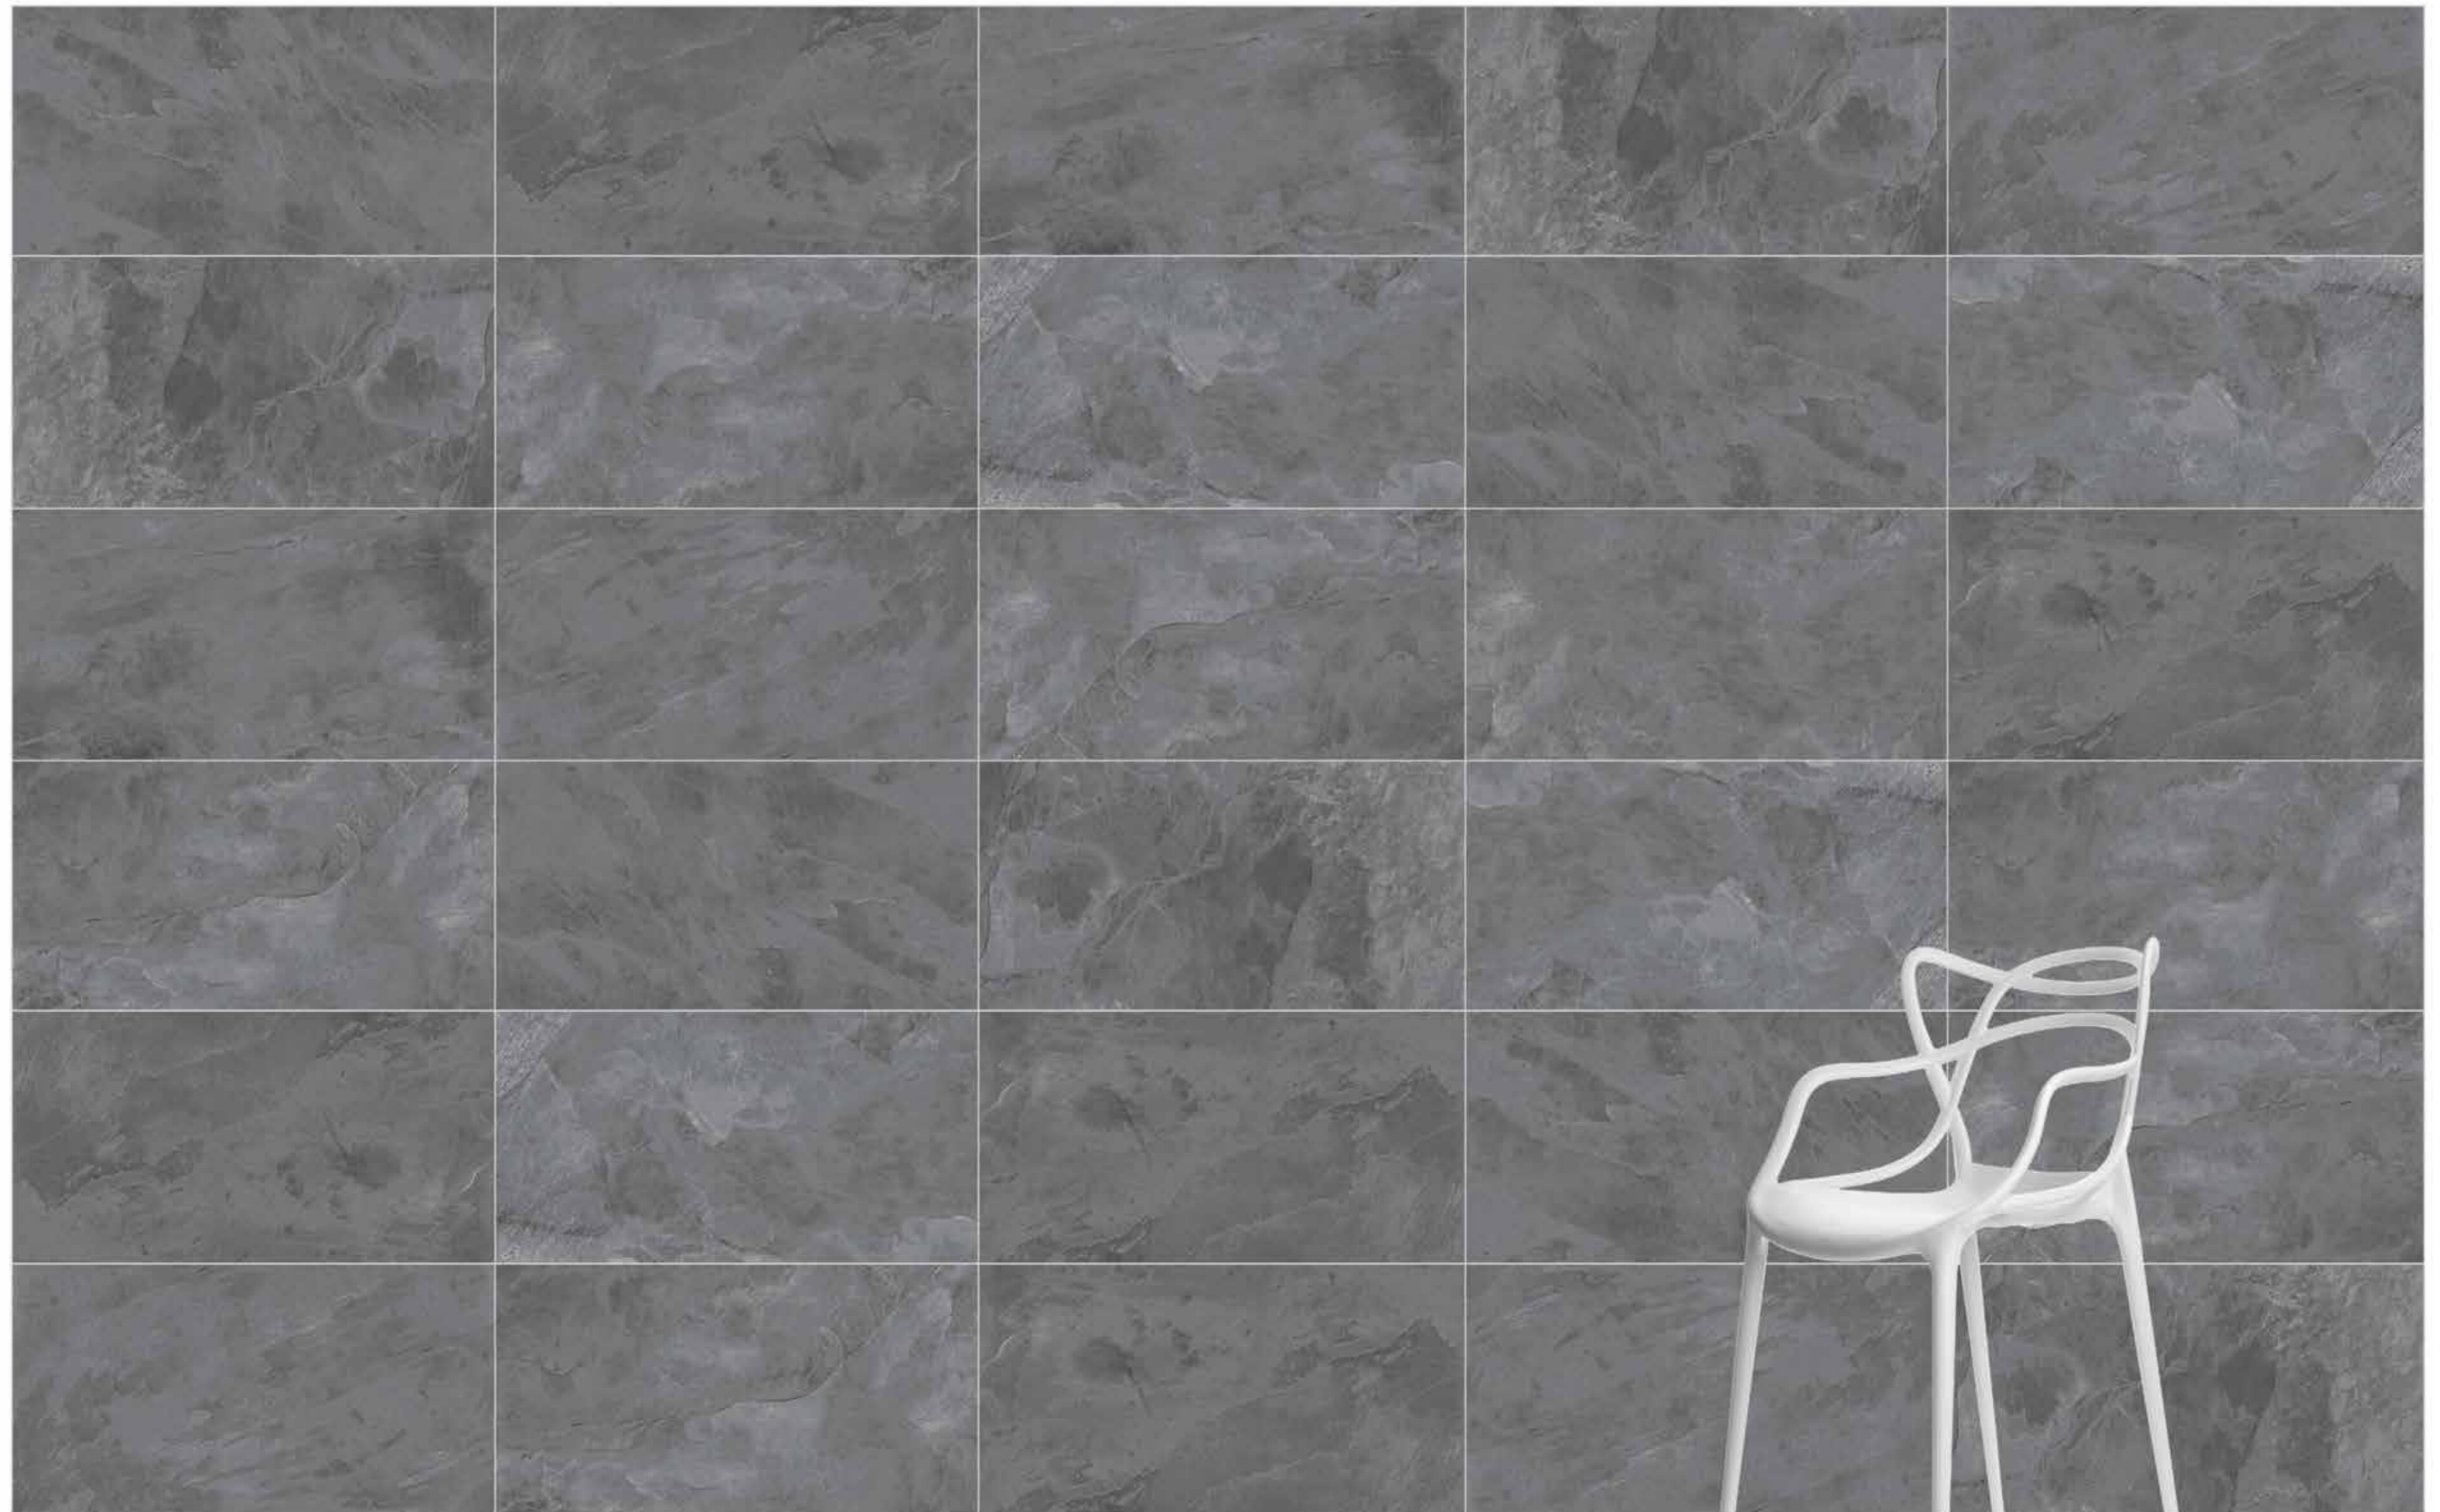

- Floor Tile
- Wall Tile
- Porcelain
- Frost Resistant
- Matt
- Award Winning
- Rectified
- Shade Variation
- Residential
- Commercial

reaLook
TECHNOLOGY
Tech-Slate
Colorbody Porcelain
45x90, 60x60, 30x60 / R10A
White, Dark Grey, **Anthracite**