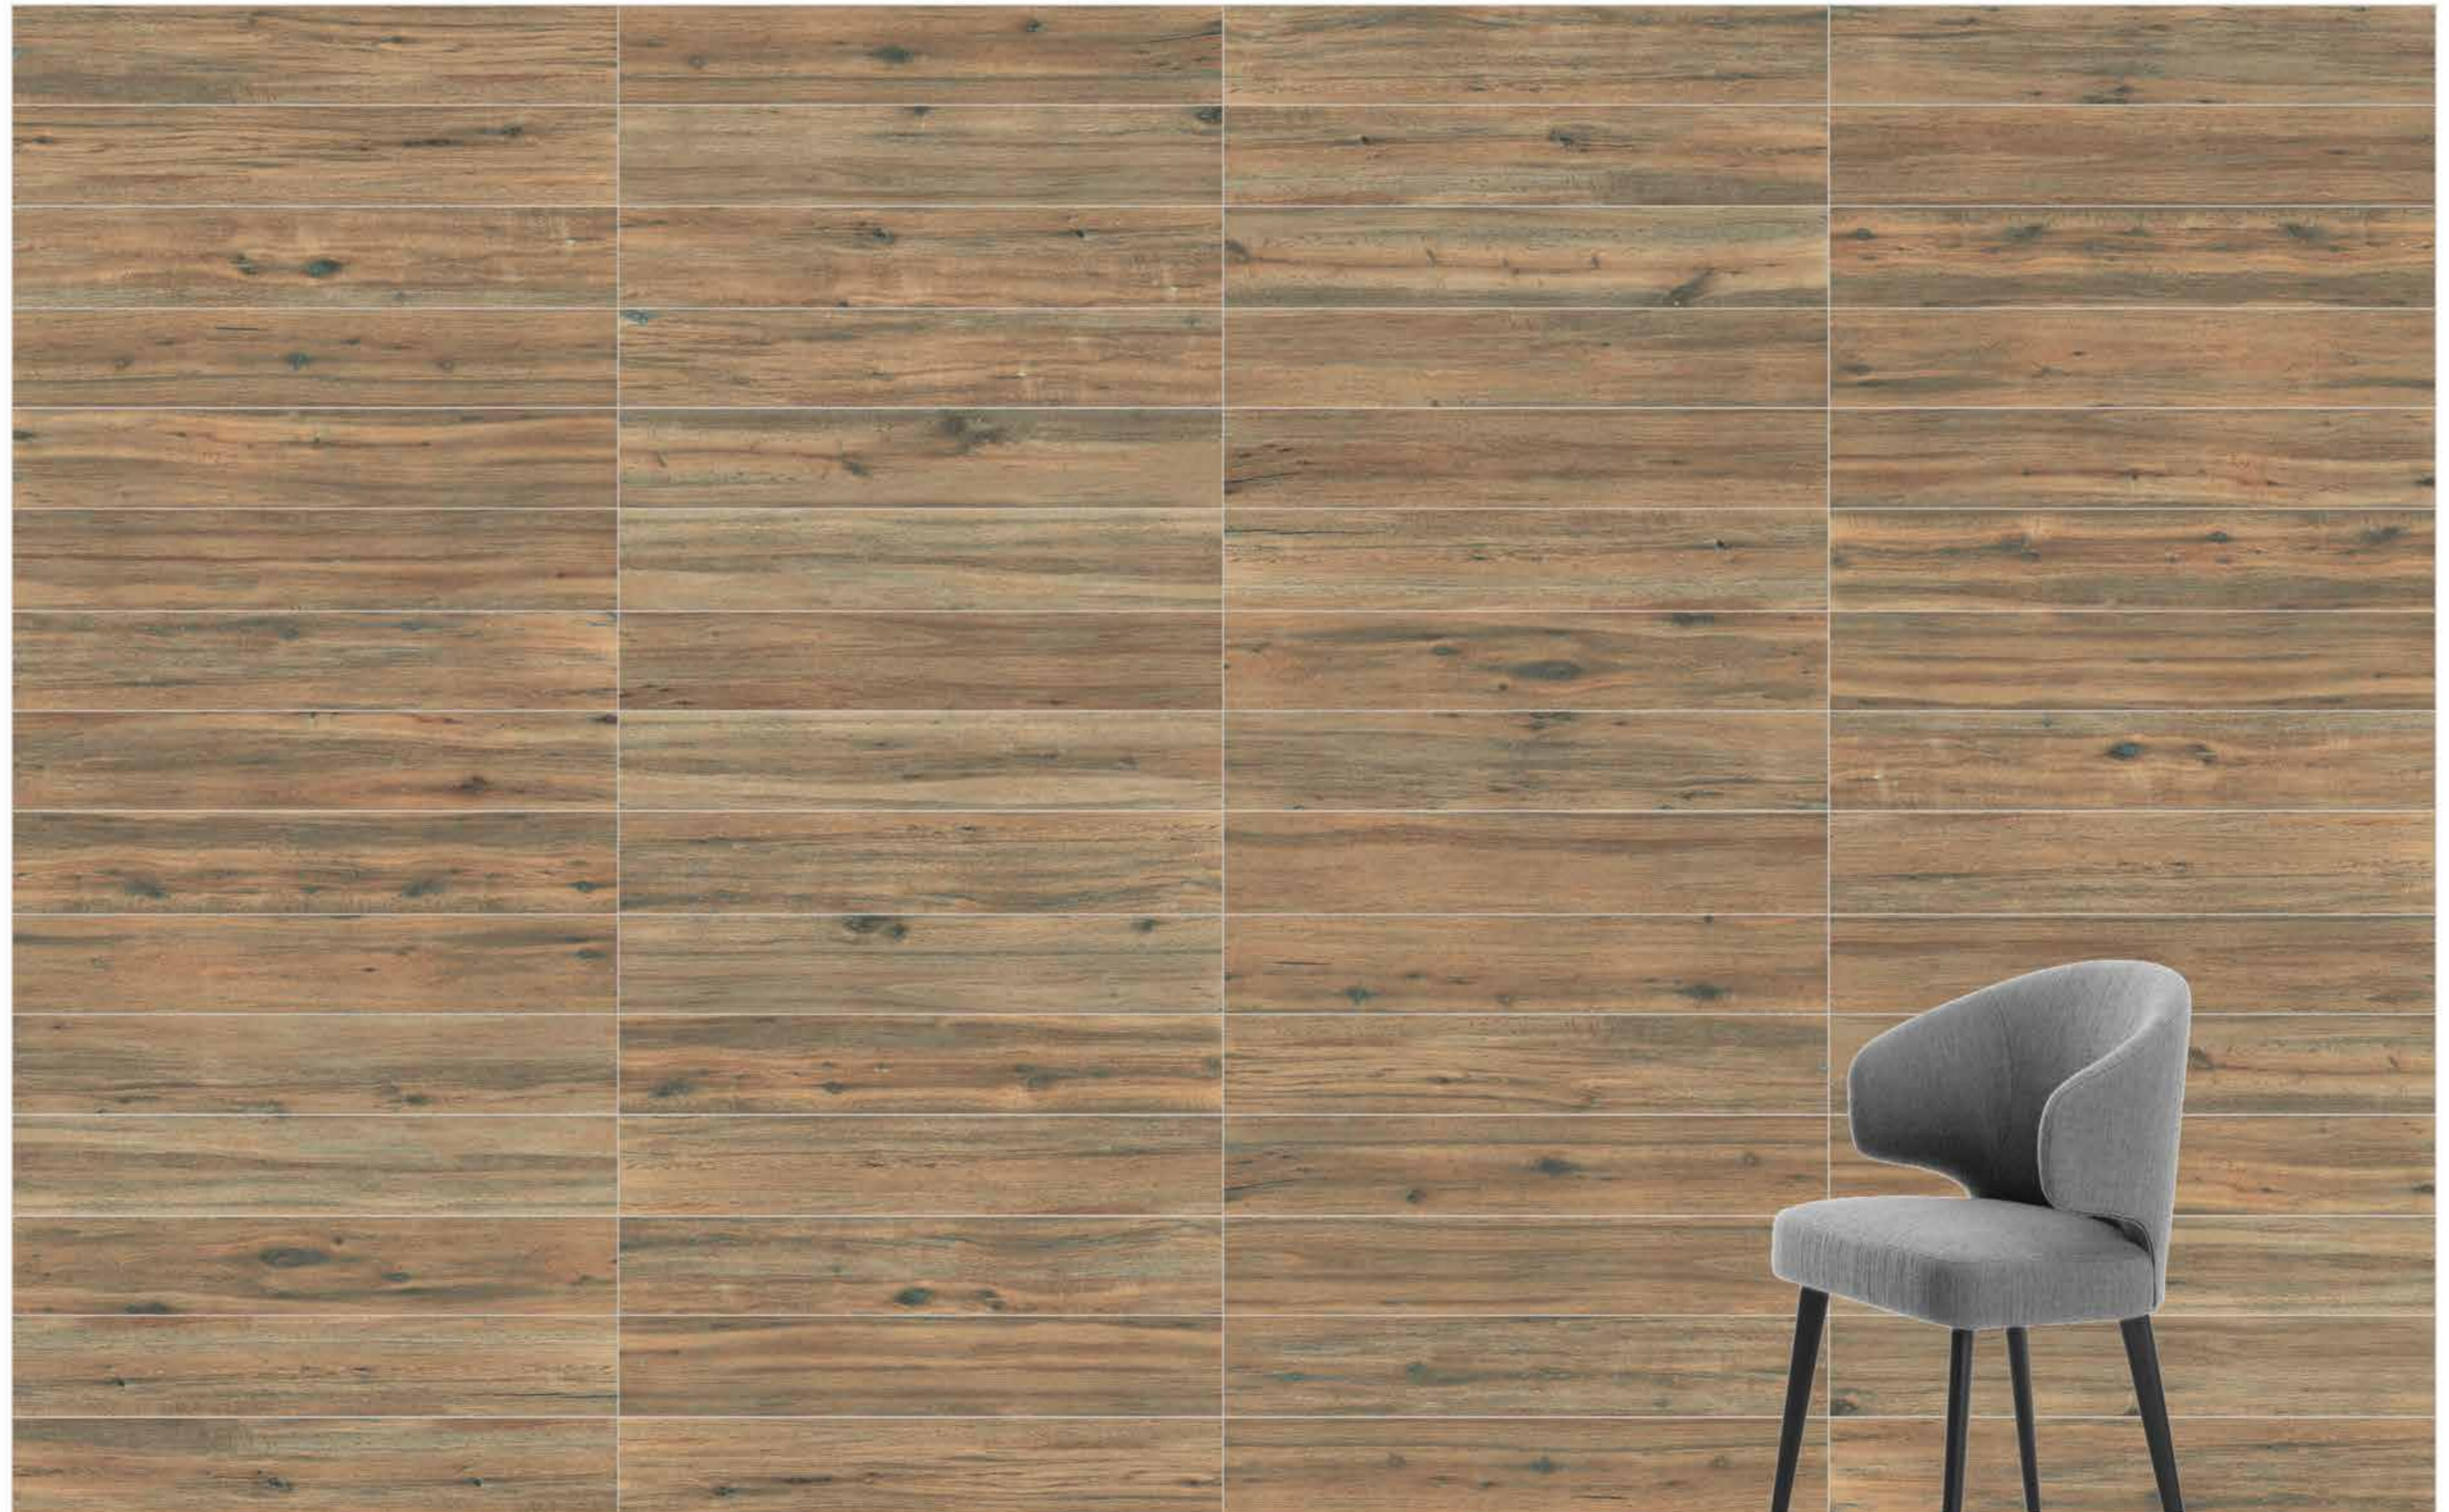

Light Oak, Oak, Beige, Wenge

200x100 3 Canvas (6 m²)

reaLook
TECHNOLOGY
Samba
Glazed Porcelain
20x120 / R10
Light Oak, **Oak**, Beige, Wenge

200x100 3 Canvas (6 m²)

reaLook
TECHNOLOGY
Samba
Glazed Porcelain
20x120 / R10
Light Oak, Oak, **Beige**, Wenge