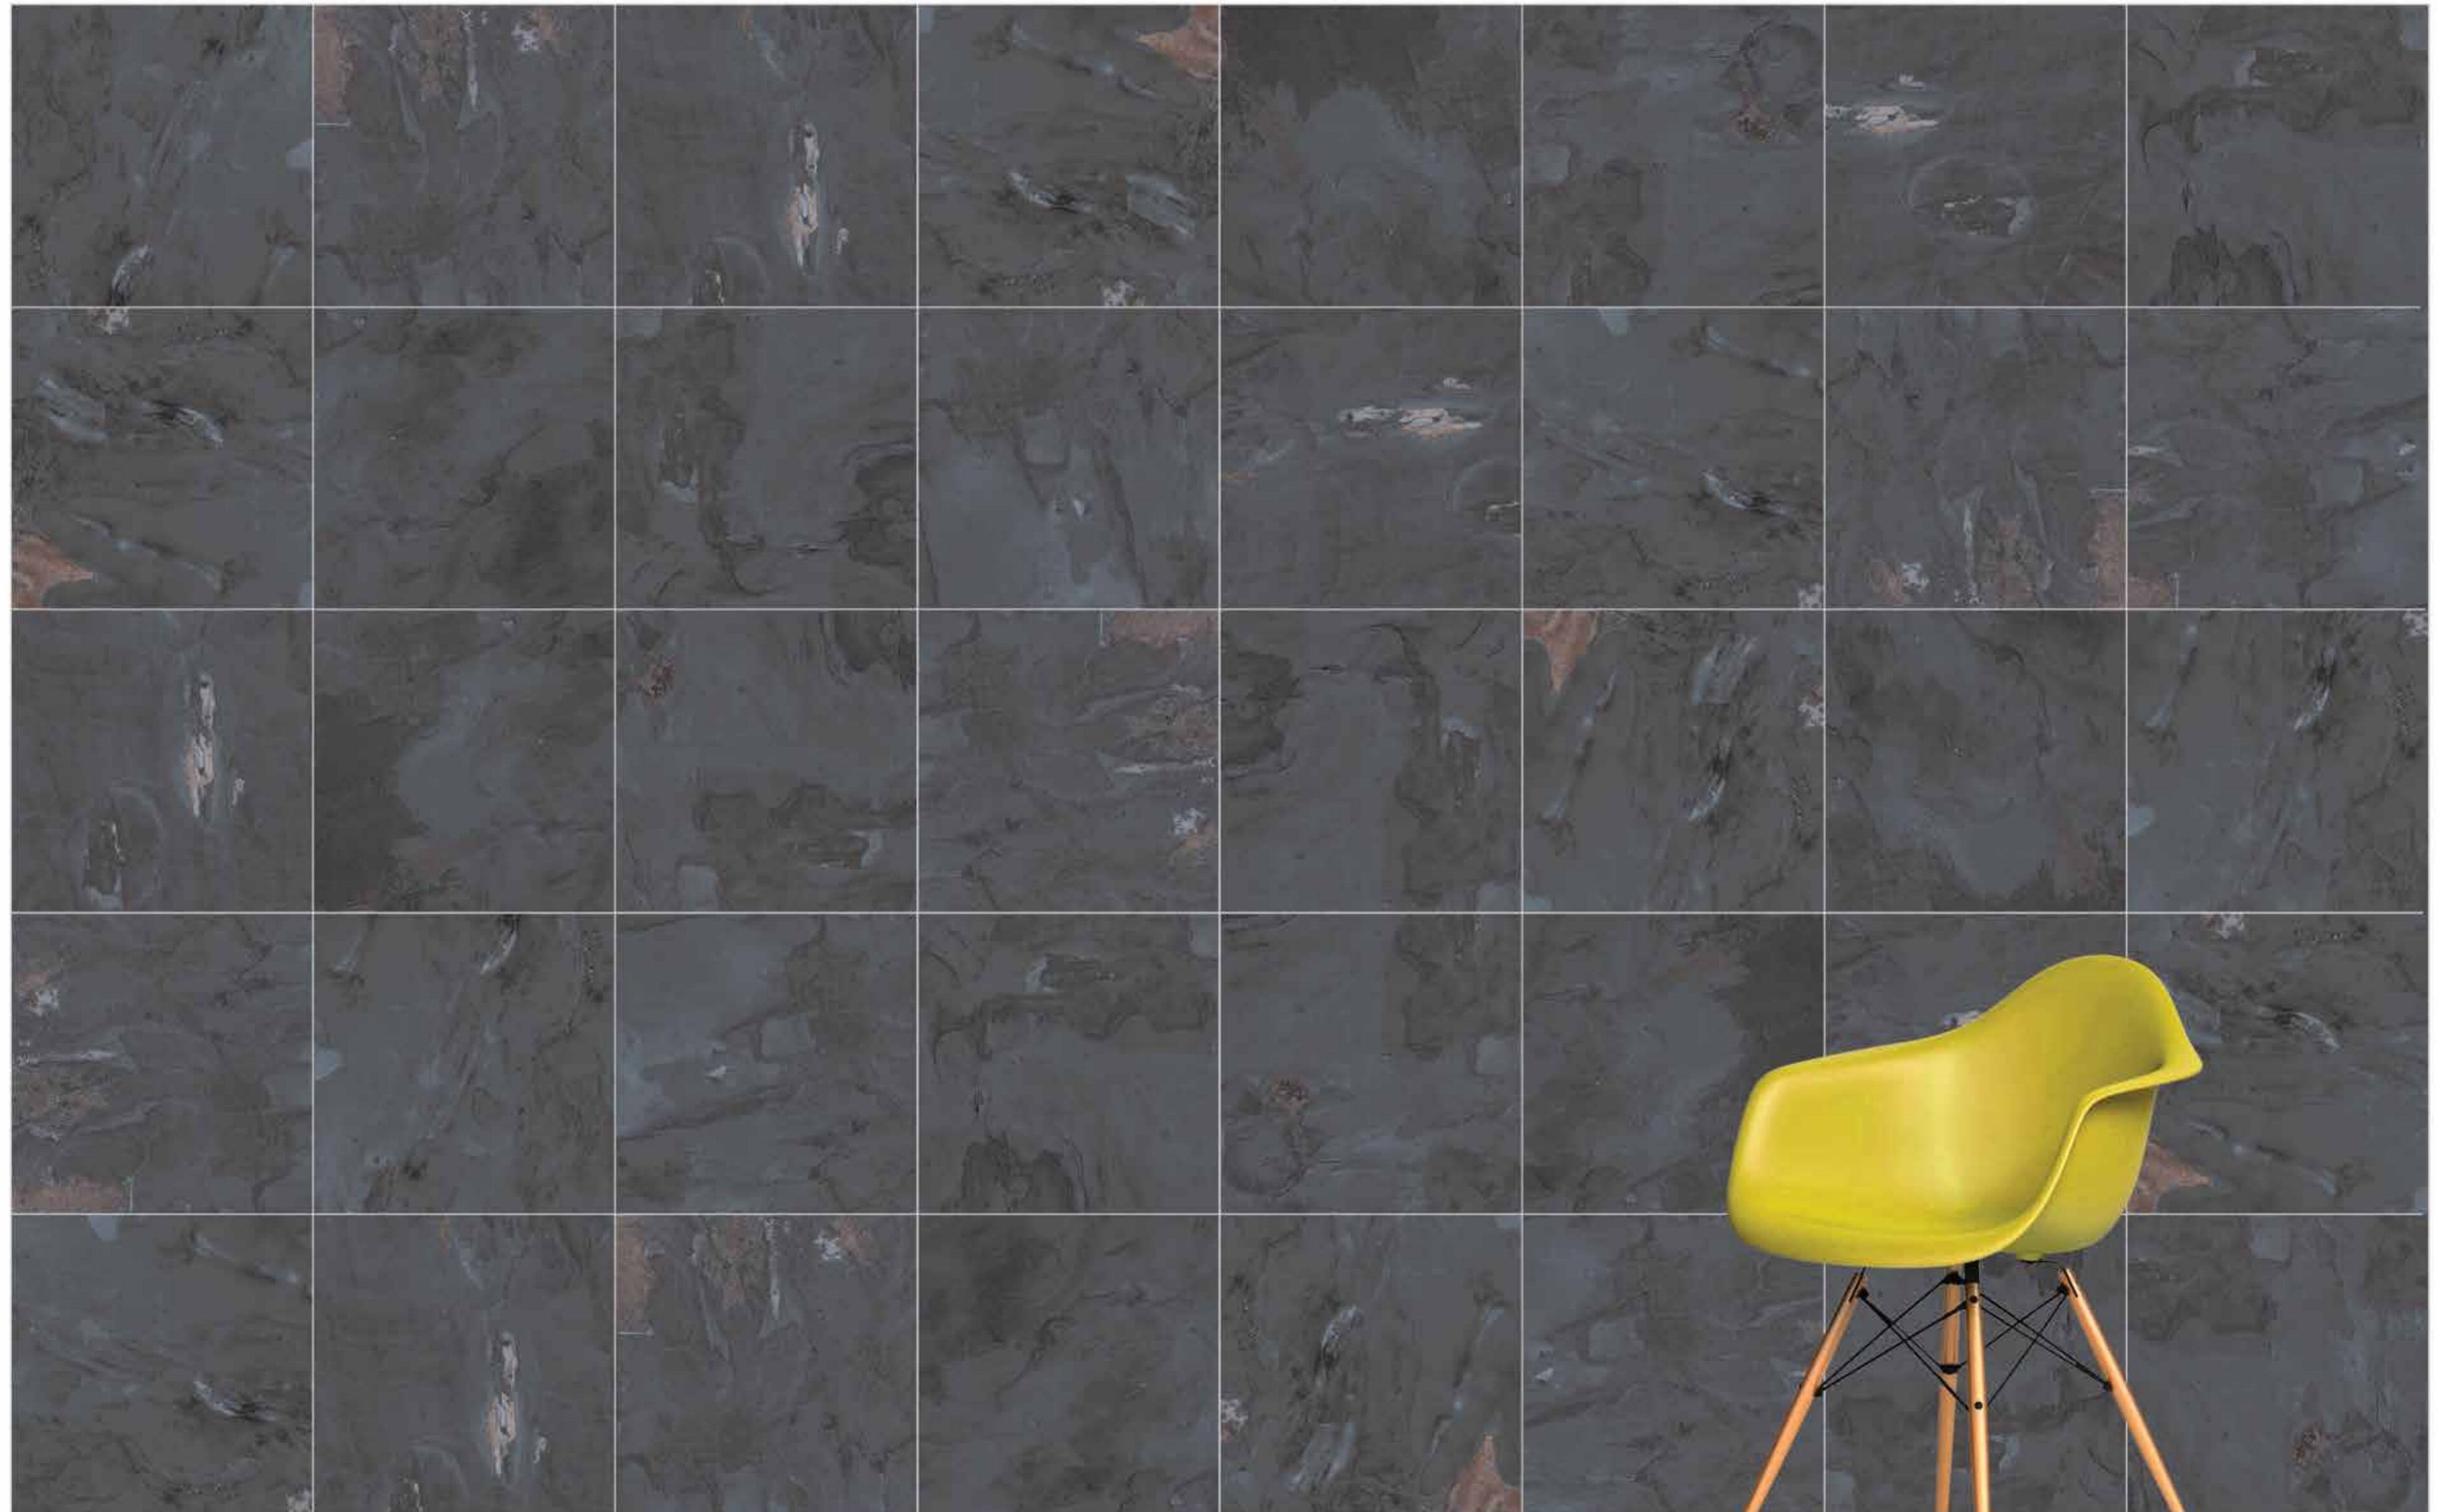

- Floor Tile
- Wall Tile
- Porcelain
- Frost Resistant
- Matt
- Rectified
- Shade Variation
- Residential
- Commercial

reaLook
TECHNOLOGY

Rainforest

Colorbody Porcelain

60x60, 30x60 / Matt
White, **Anthracite**