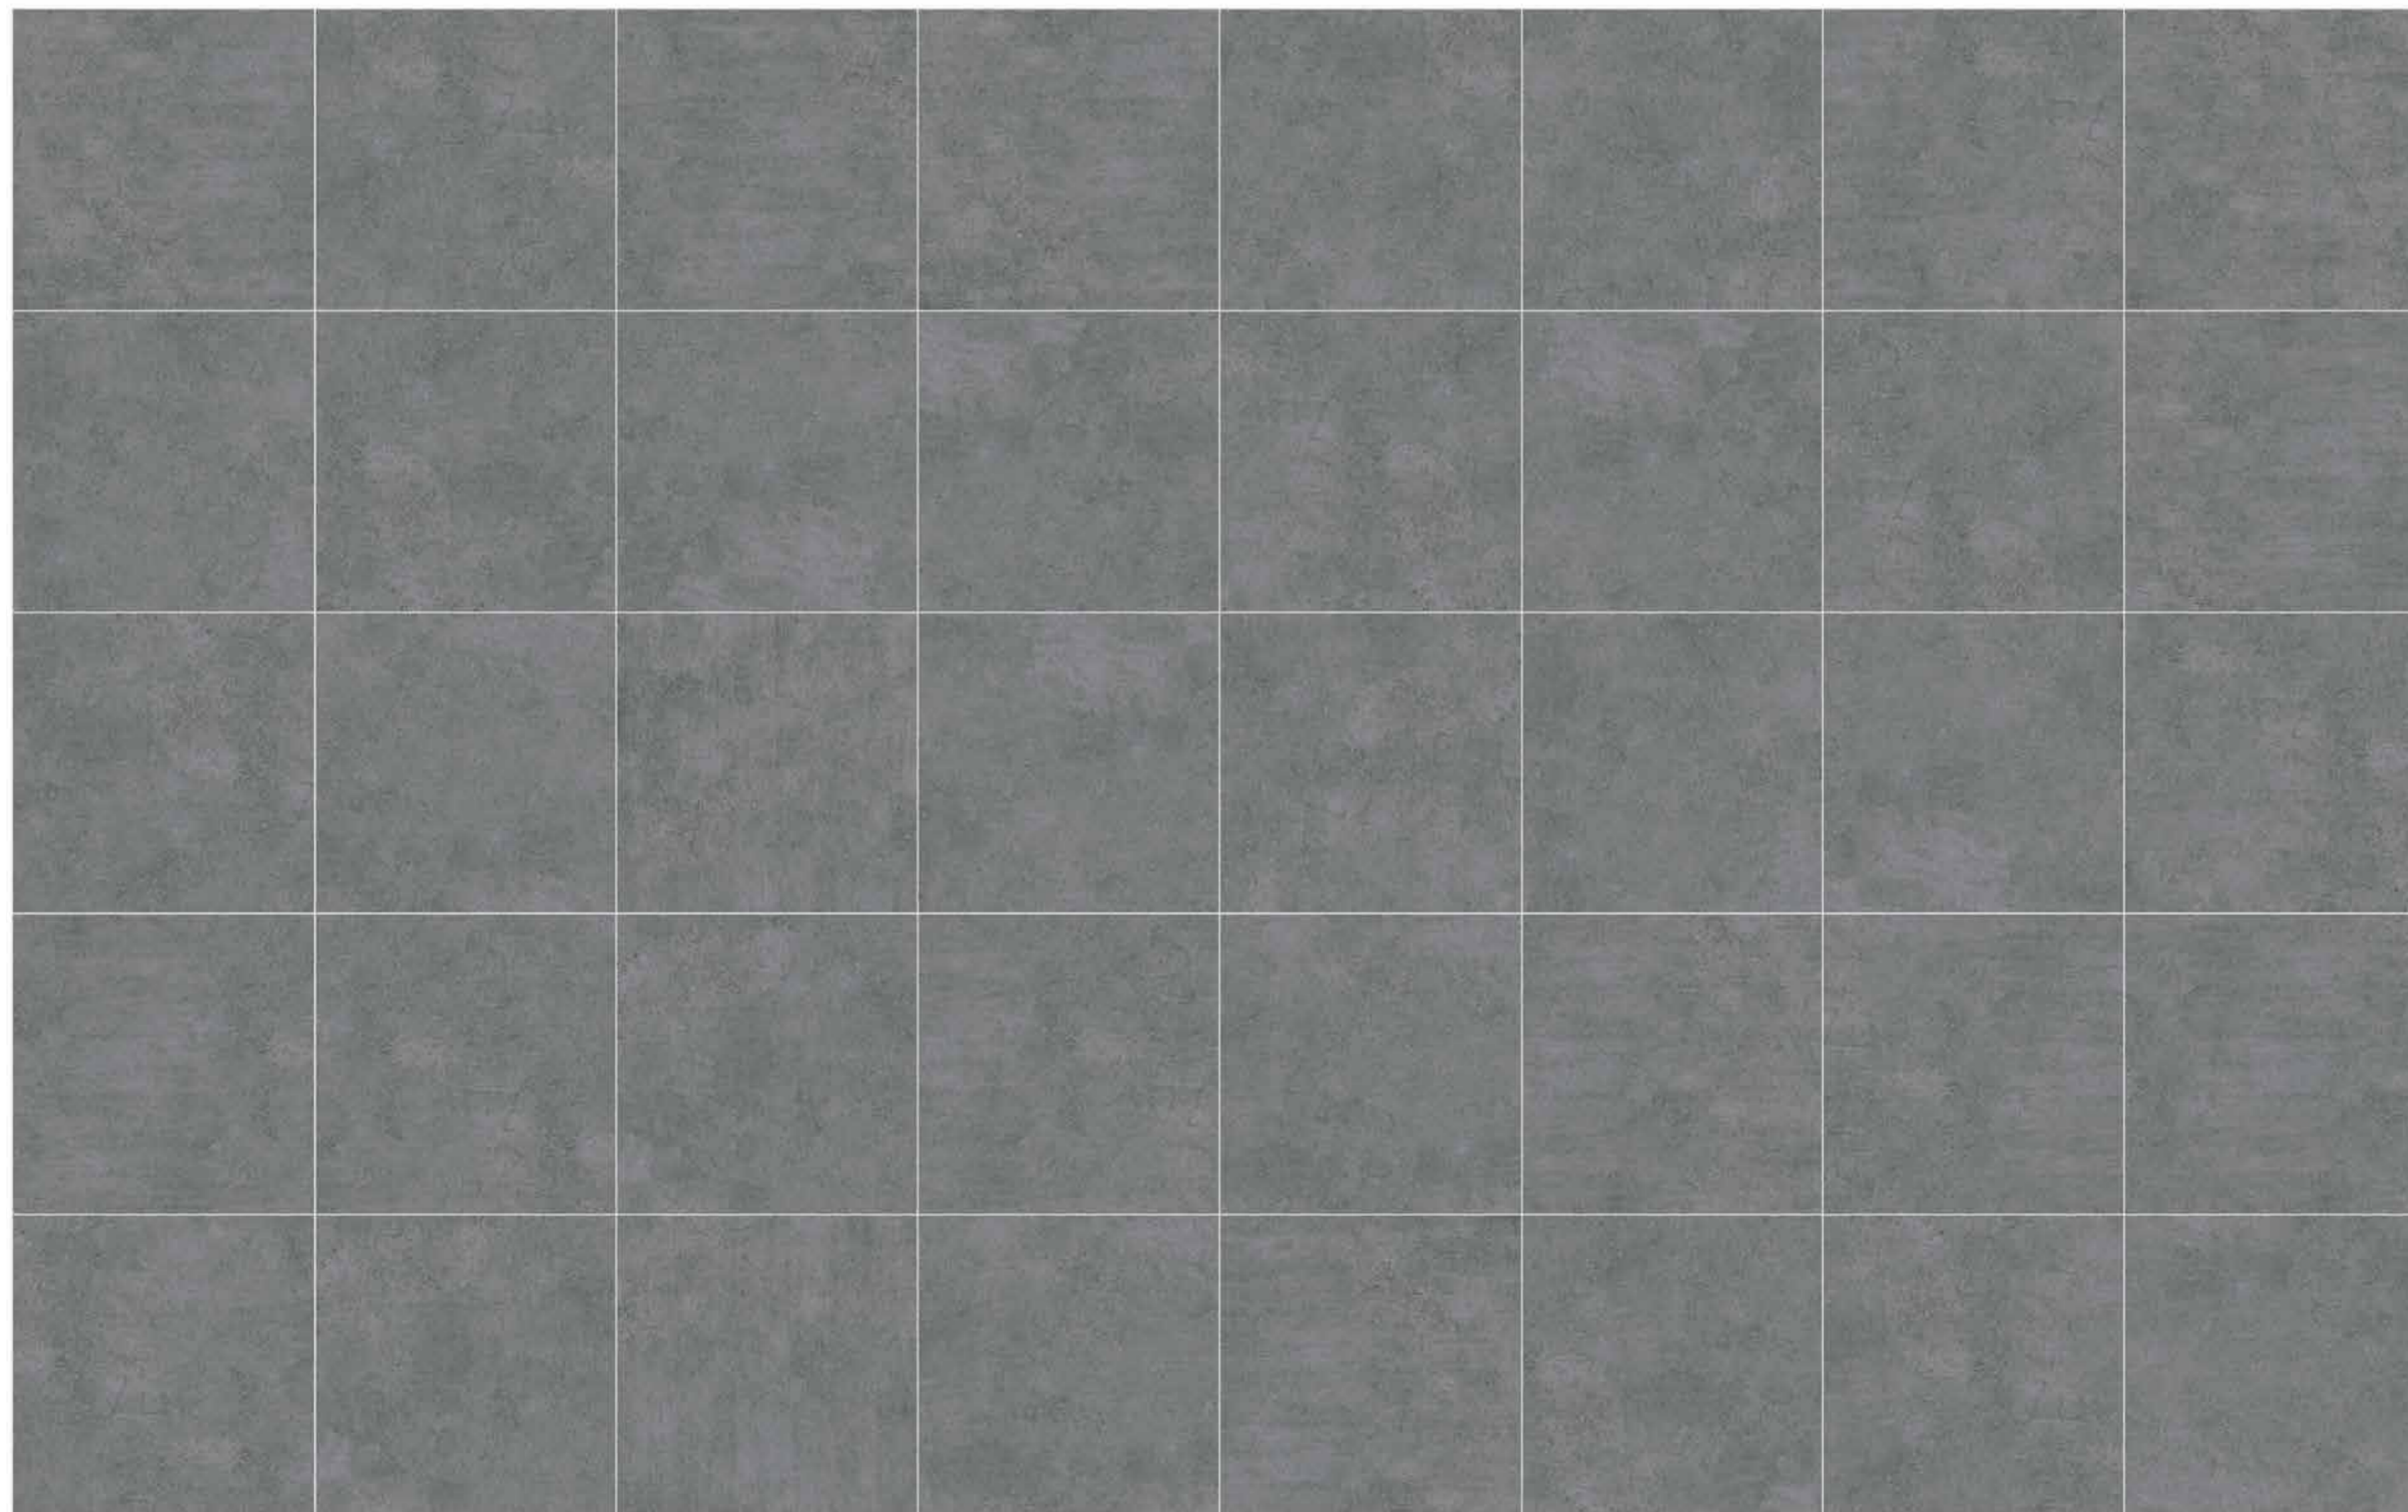

- Floor Tile
- Wall Tile
- Porcelain
- Frost Resistant
- Lappato
- Matt
- R9 Lappato
- Soft R10
- Modularity
- Rectified
- Shade Variation
- Facade
- Residential
- Commercial
- Outdoors
- Pool Surrounding

Newcon

Colorbody Porcelain

60x120, 80x80, **60x60**, 30x60, 45x45, 30x30 / R10A, R9 LPR, R11B, Matt
Cream, White, Taupe, Silver Grey, **Dark Grey**, Anthracite