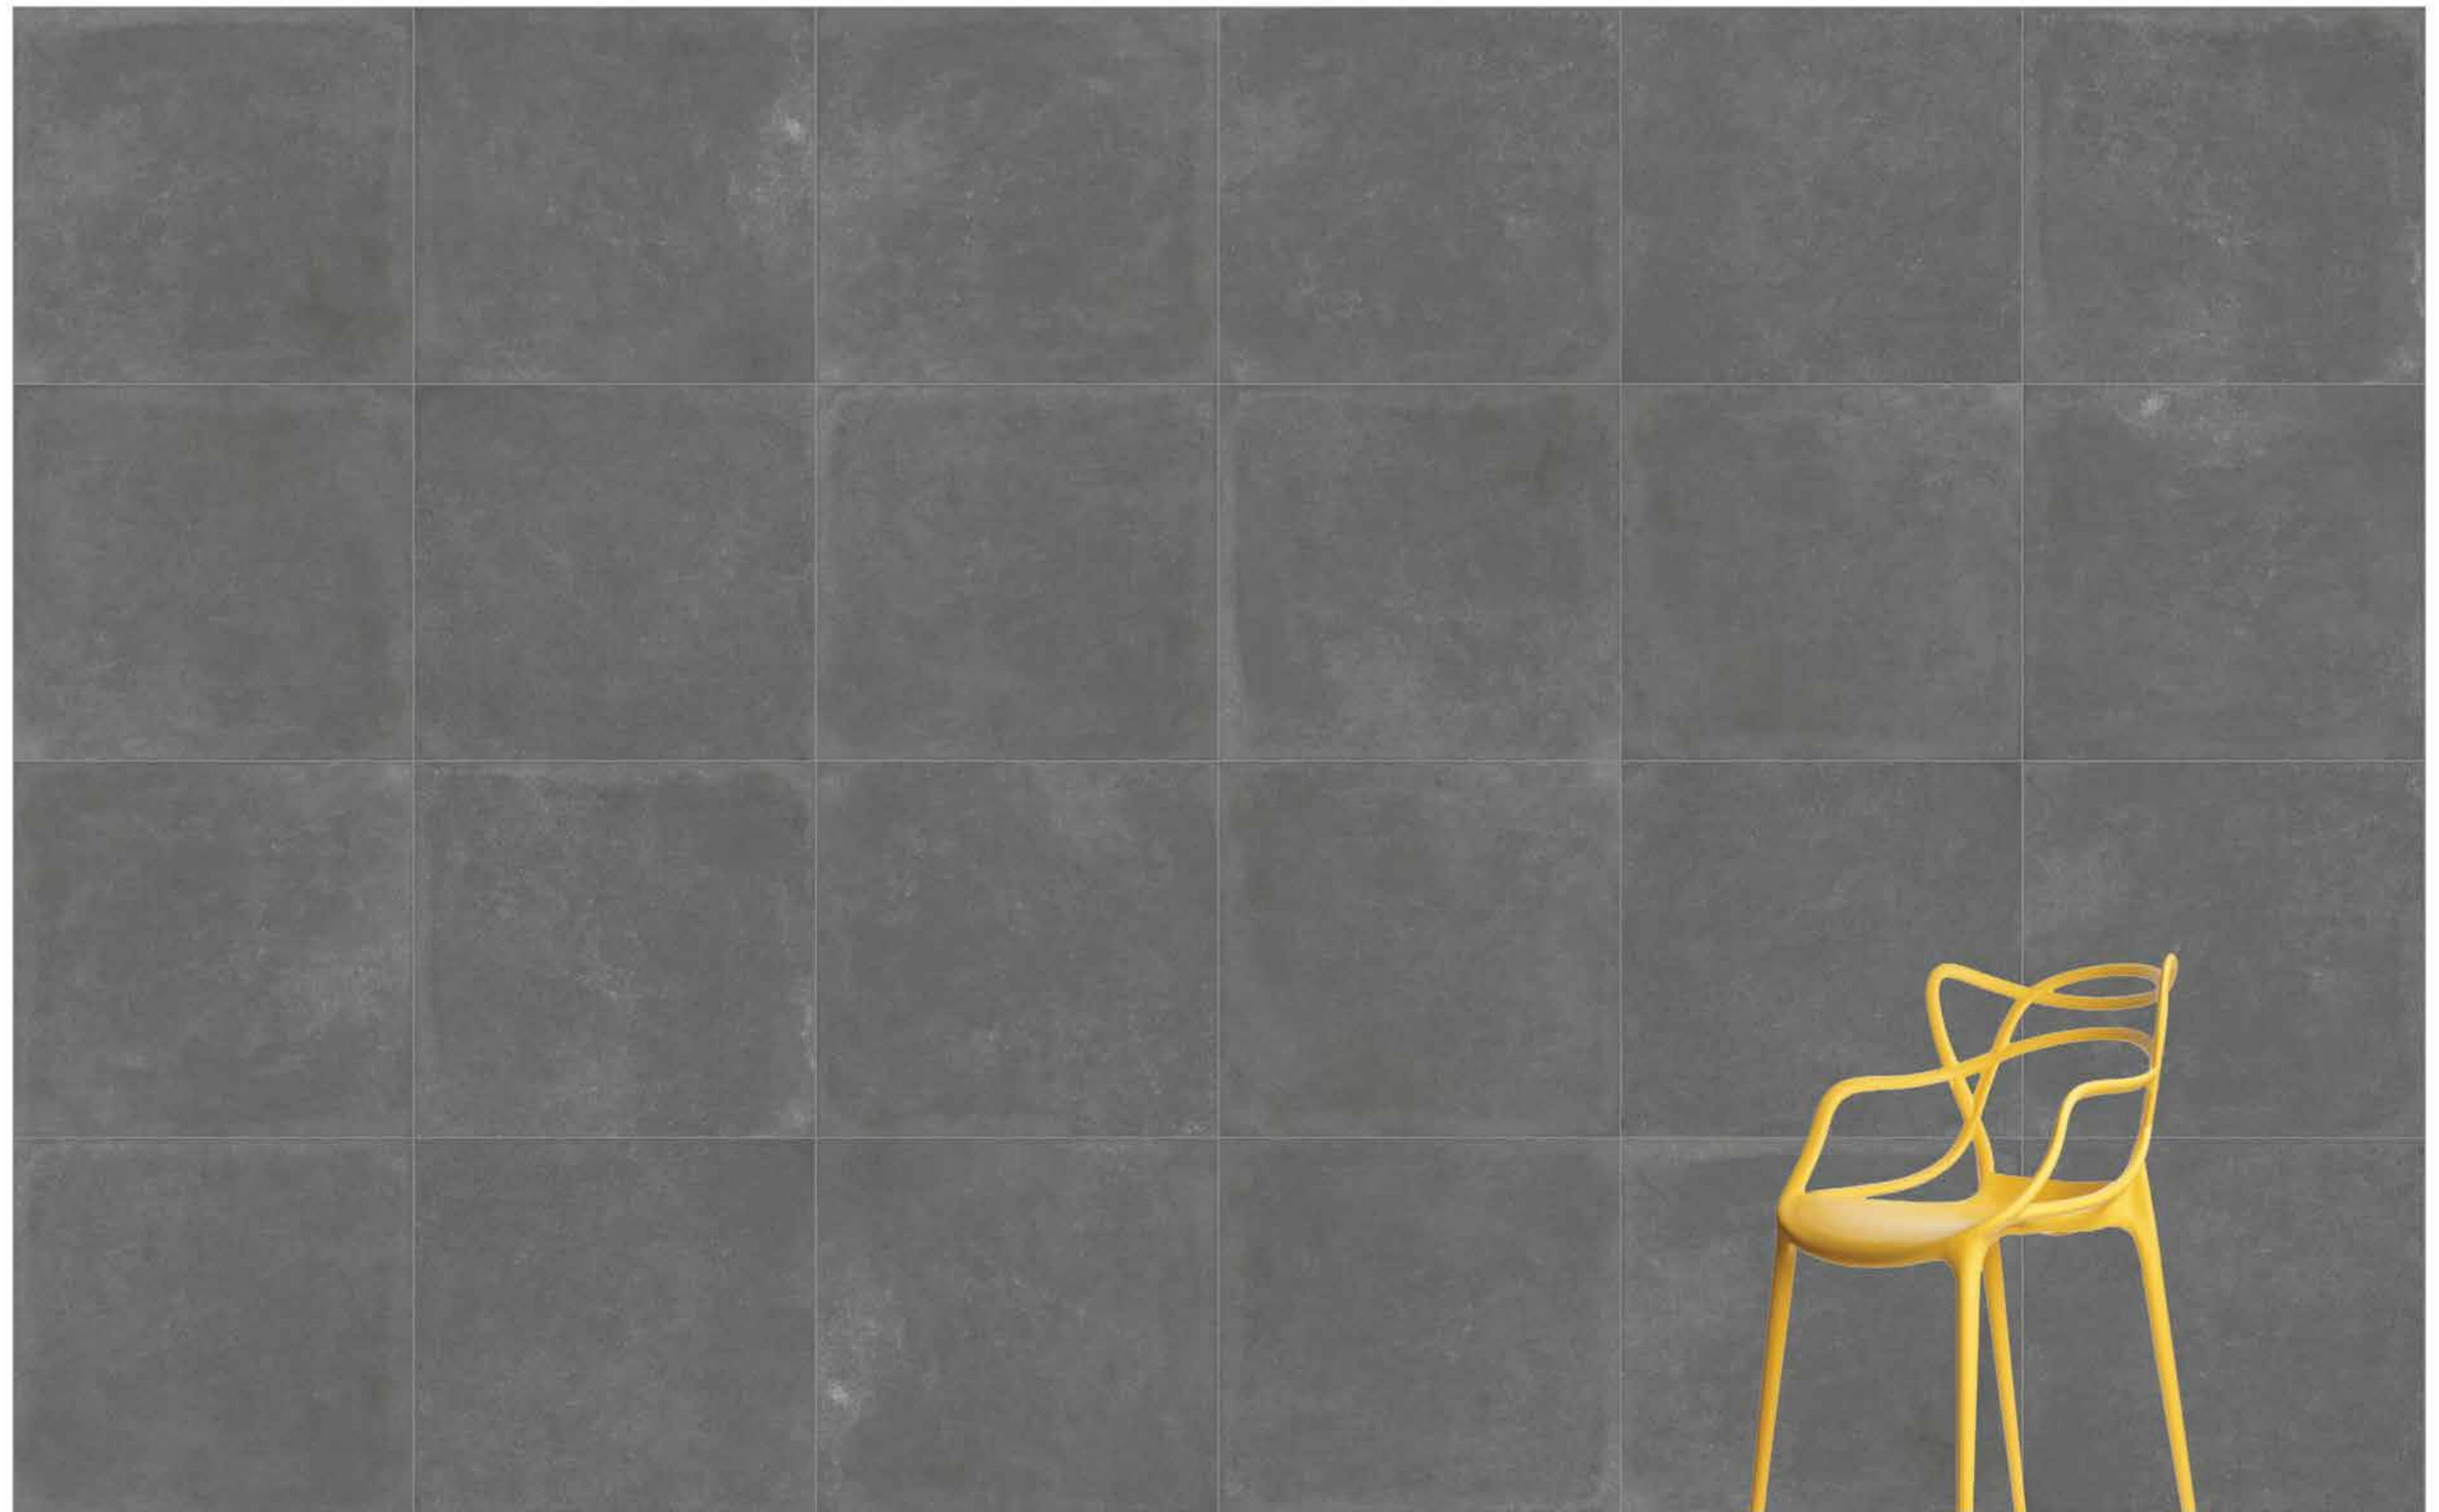

- Floor Tile
- Wall Tile
- Porcelain
- Frost Resistant
- Modularity
- R9 Lappato
- Soft R10
- Rectified
- Shade Variation
- Residential
- Commercial

Stonelevel

Colorbody Porcelain

80x80, 40x80, 60x60, 30x60 / R10A, R9 LPR
Ivory, Greige, **Basalt**