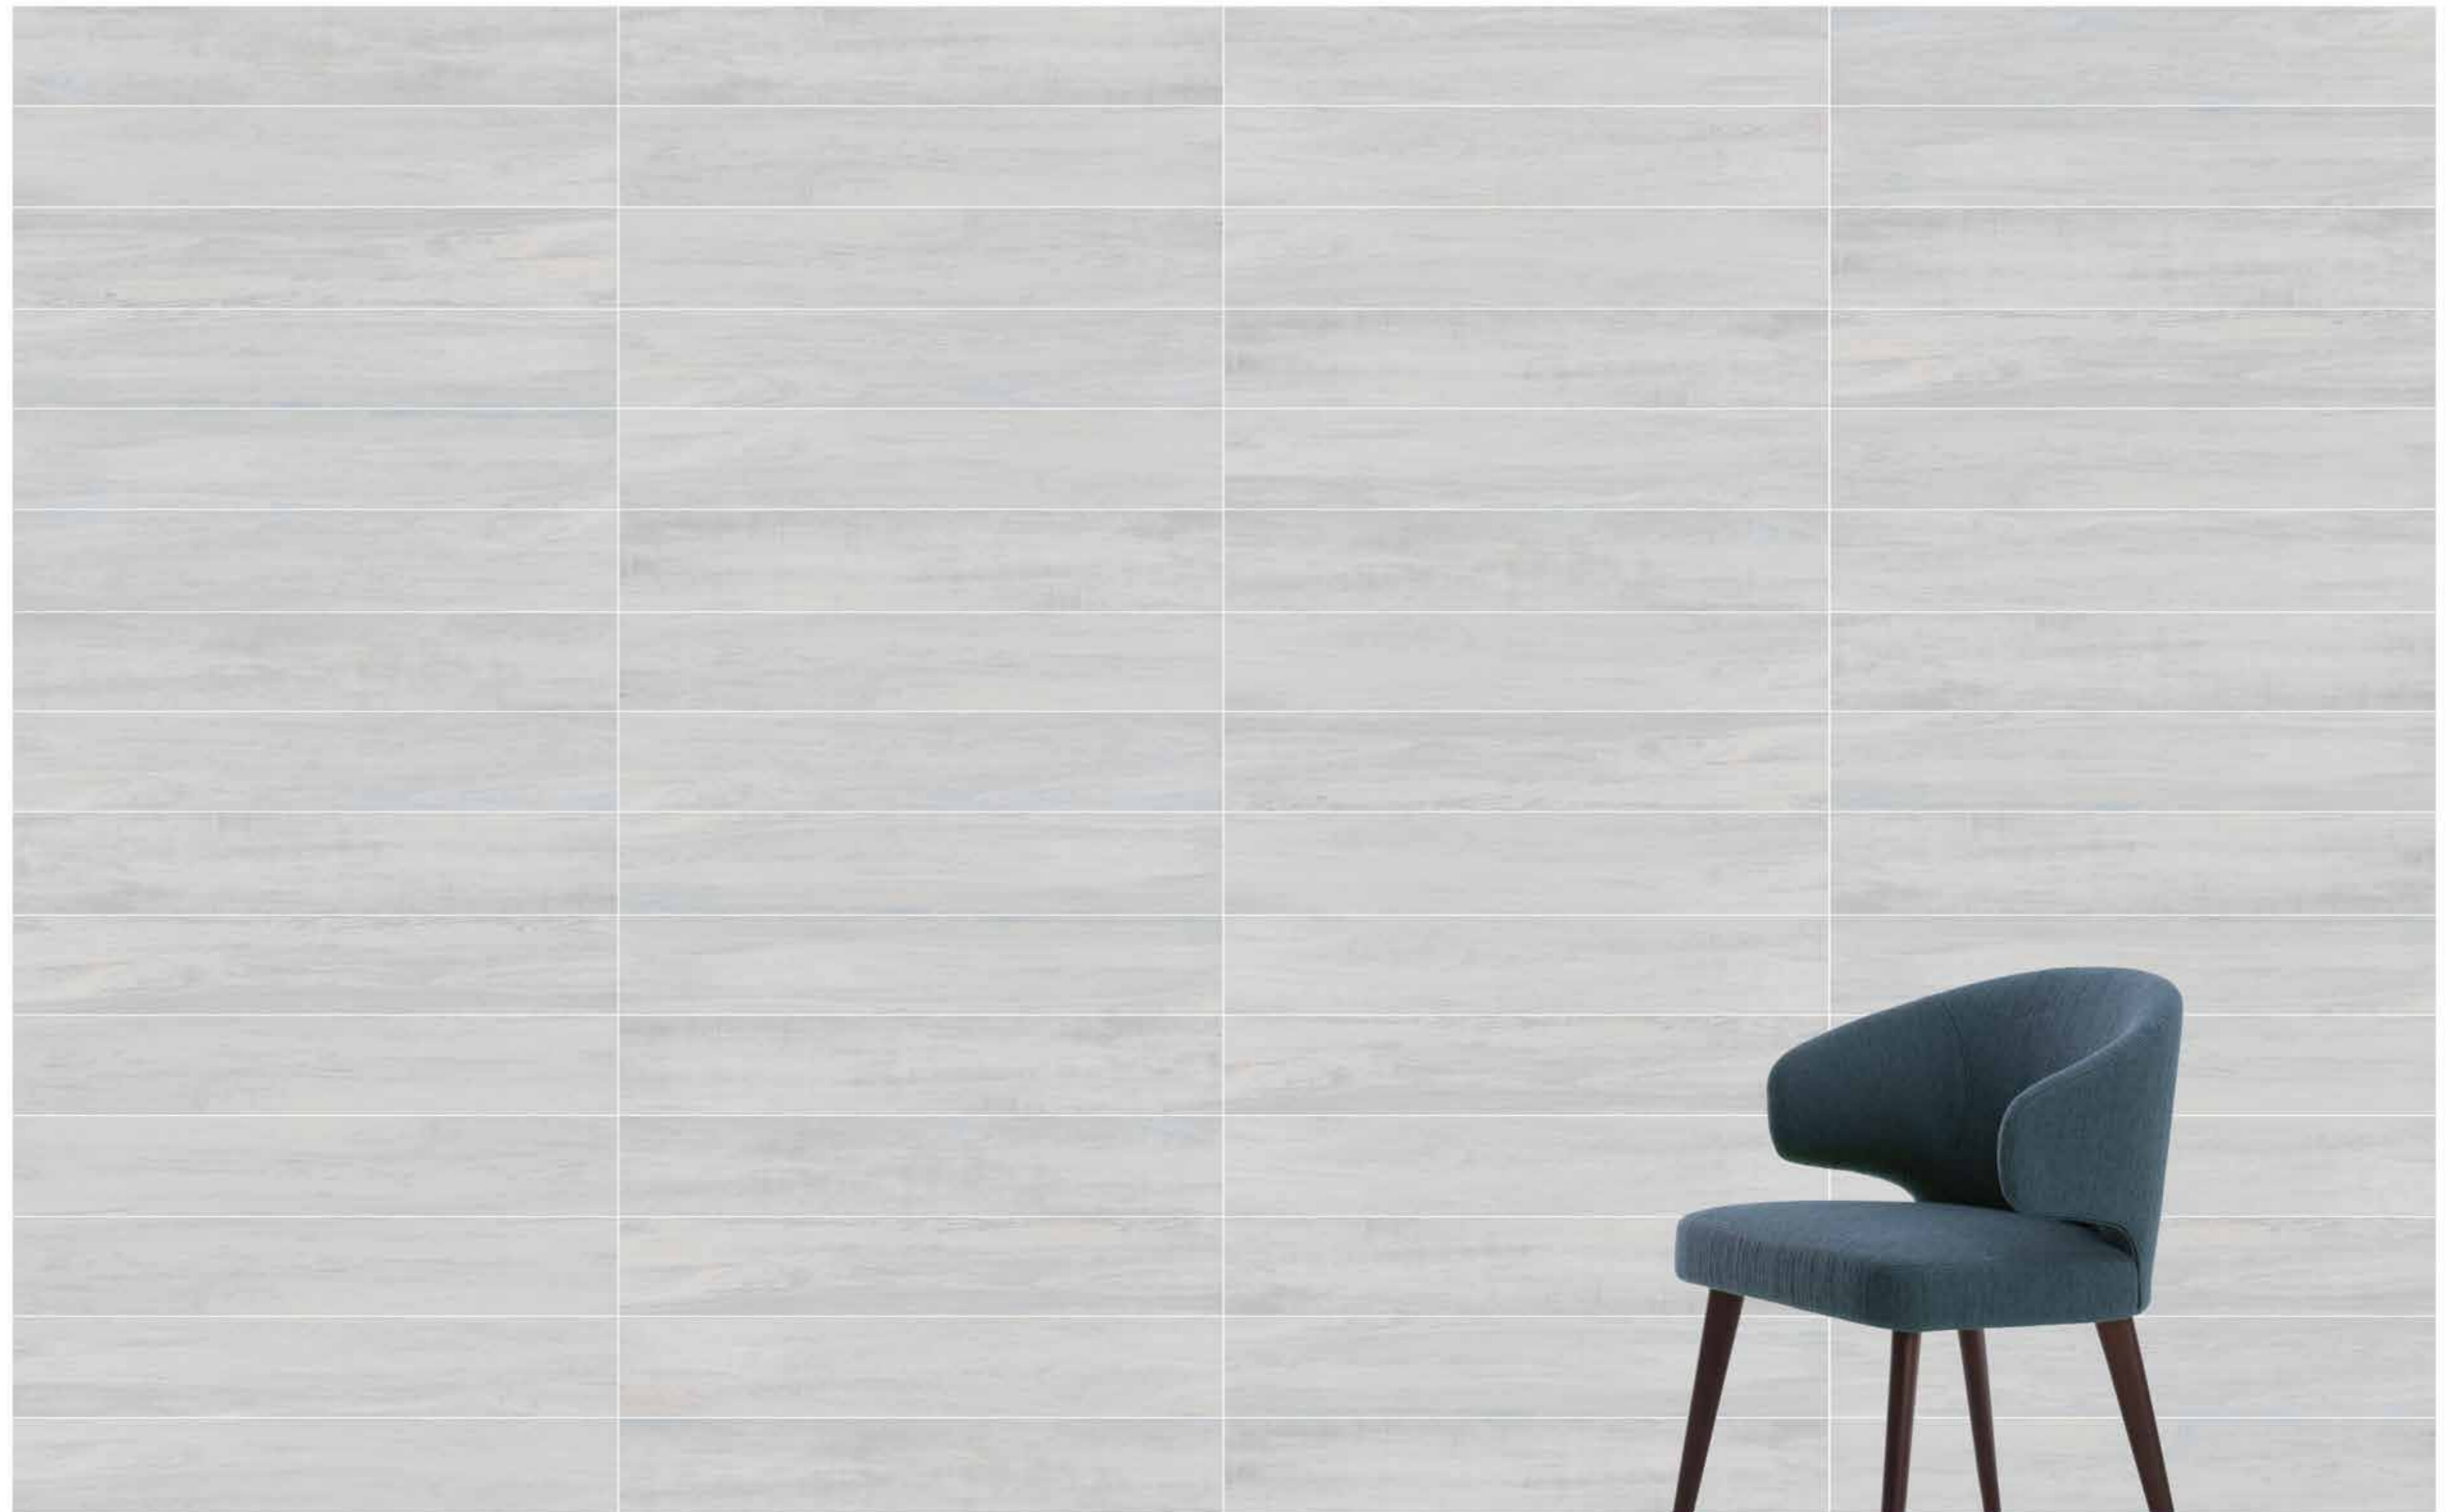

reaLook
TECHNOLOGY

Urbanwood

Glazed Porcelain

20x120 / R10A

Mink, Dark Greige, **Grey**, Dark Grey
Light Oak, Natural Oak, Oiled Oak, Dark Oak

137x24 9 Canvas (2,9 m²)

reaLook
TECHNOLOGY

Urbanwood