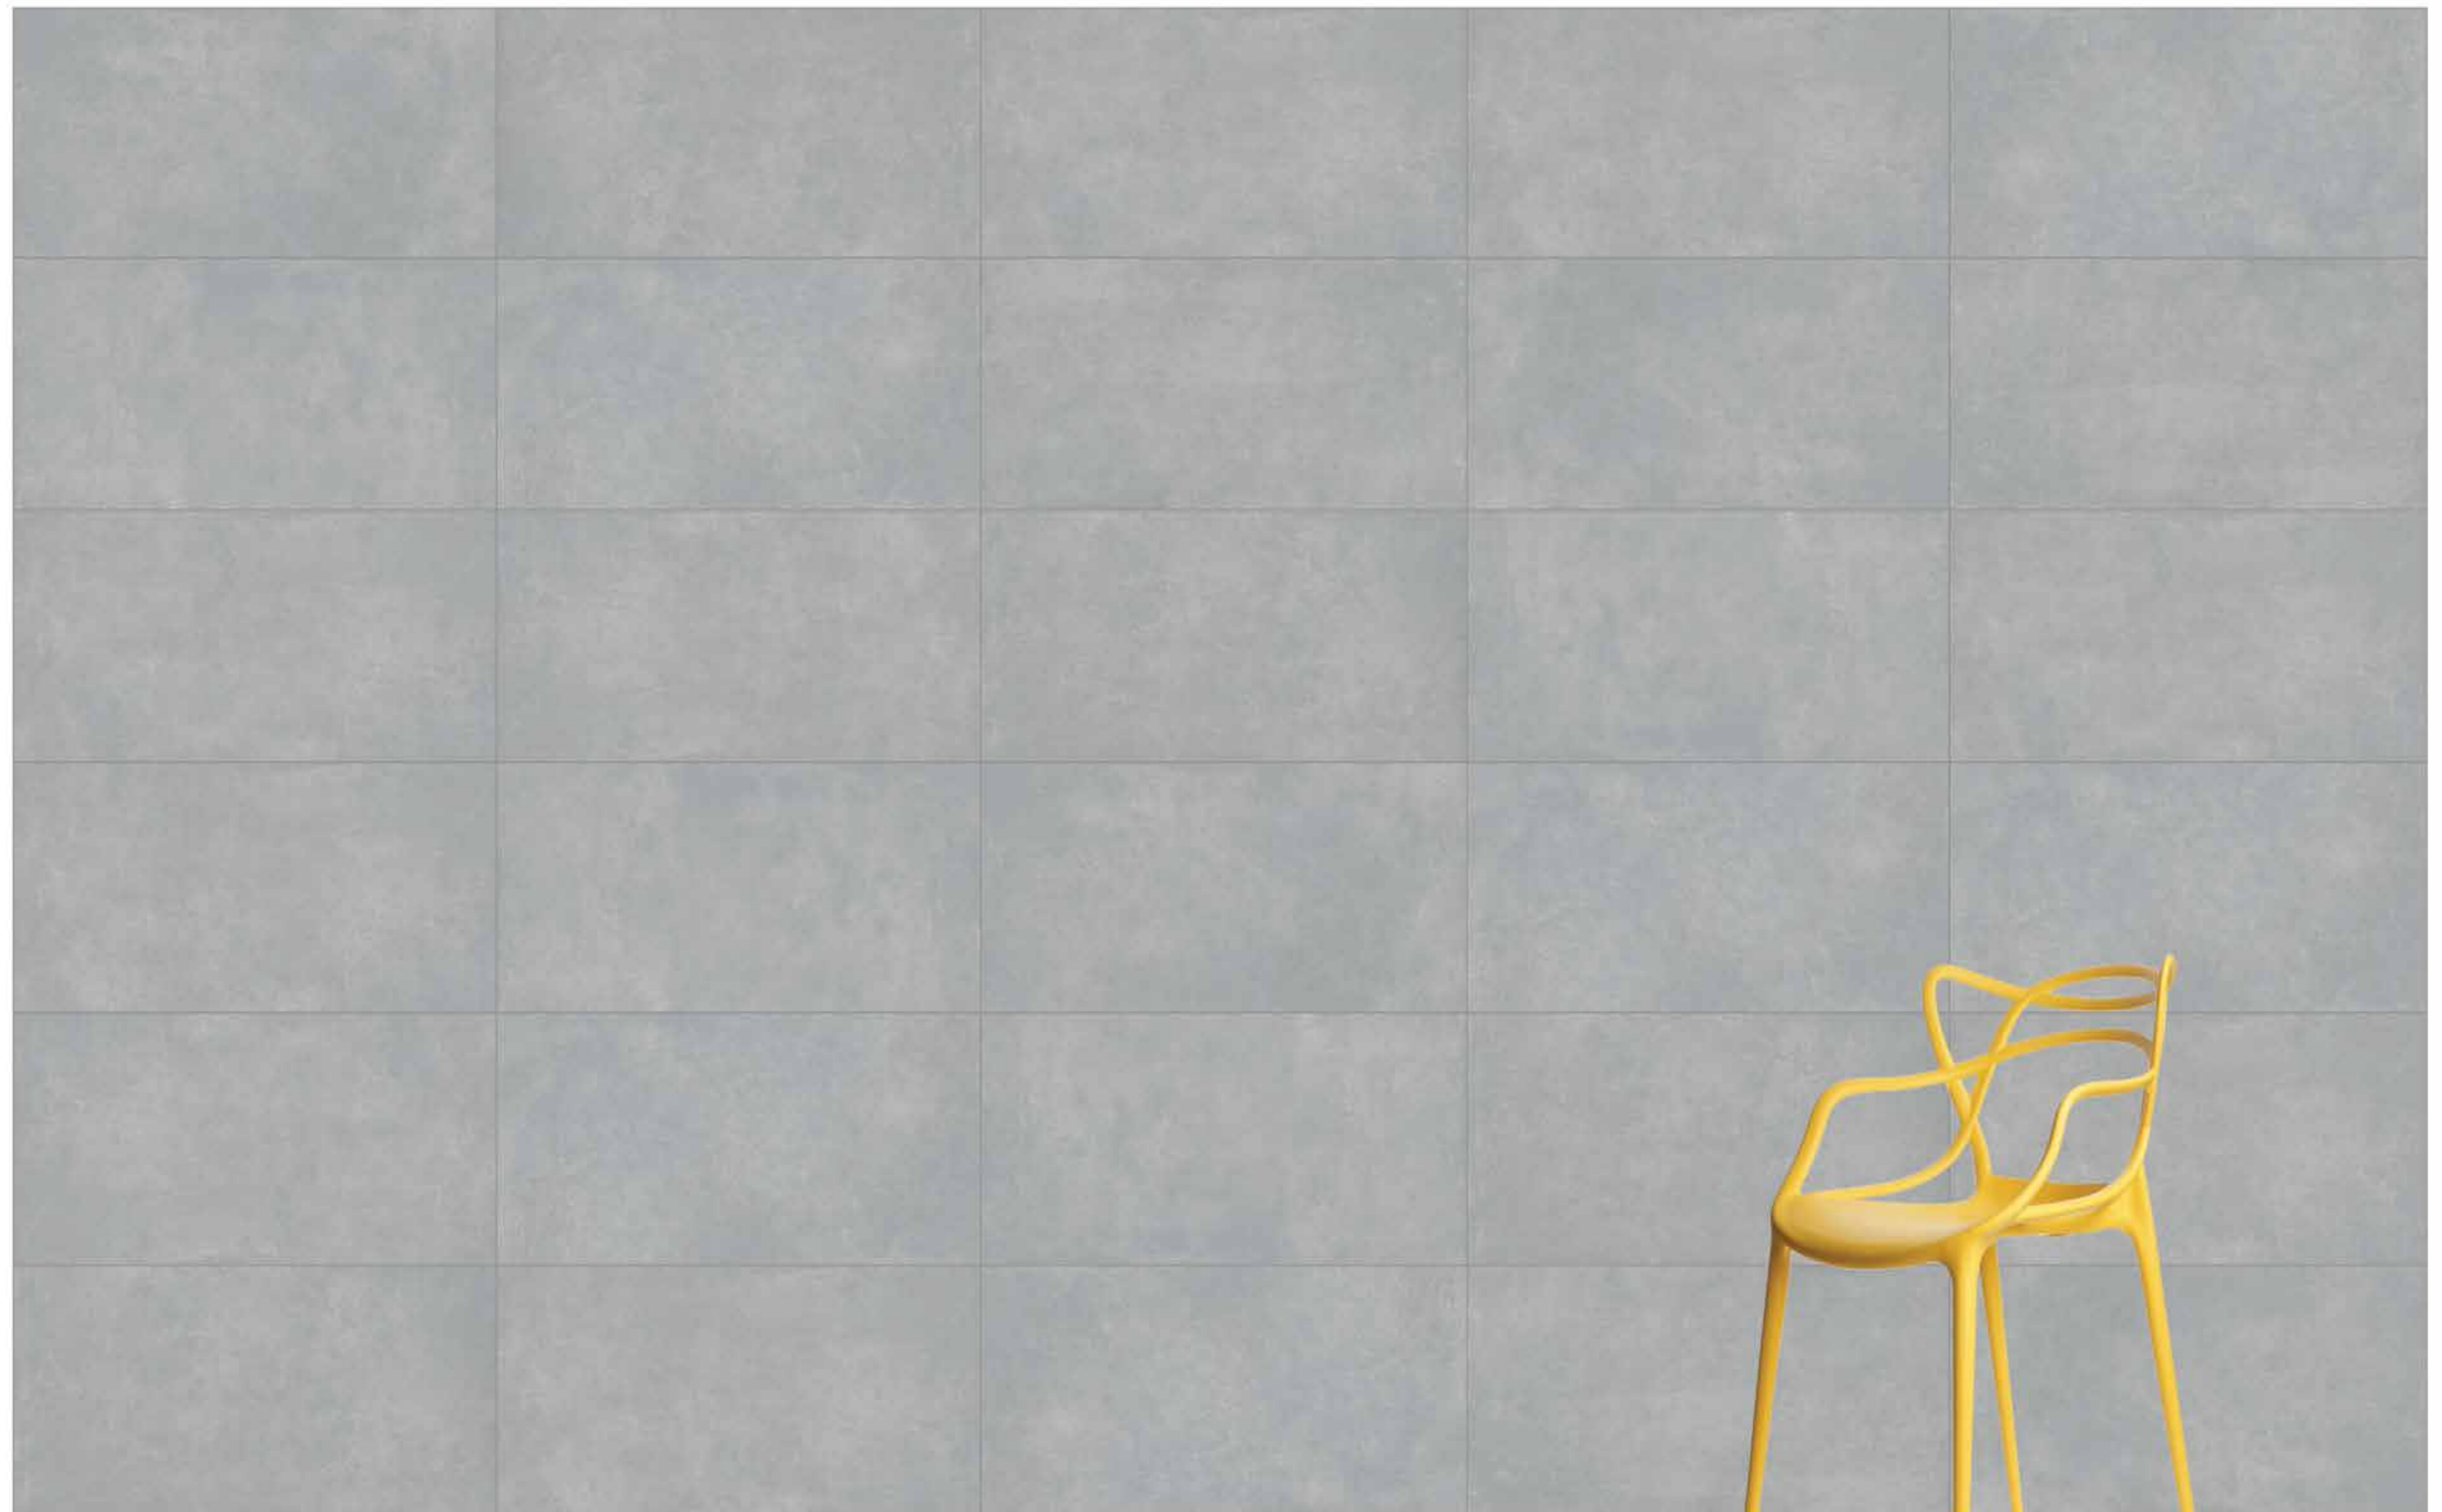

Urbancrete

Colorbody Porcelain **60x120**, 80x80, 40x80, 60x60, 30x60, 45x45, 30x30 / R9 LPR, R10A, R11C
White, Grey, **Dark Grey**, Mink, Dark Greige, Anthracite