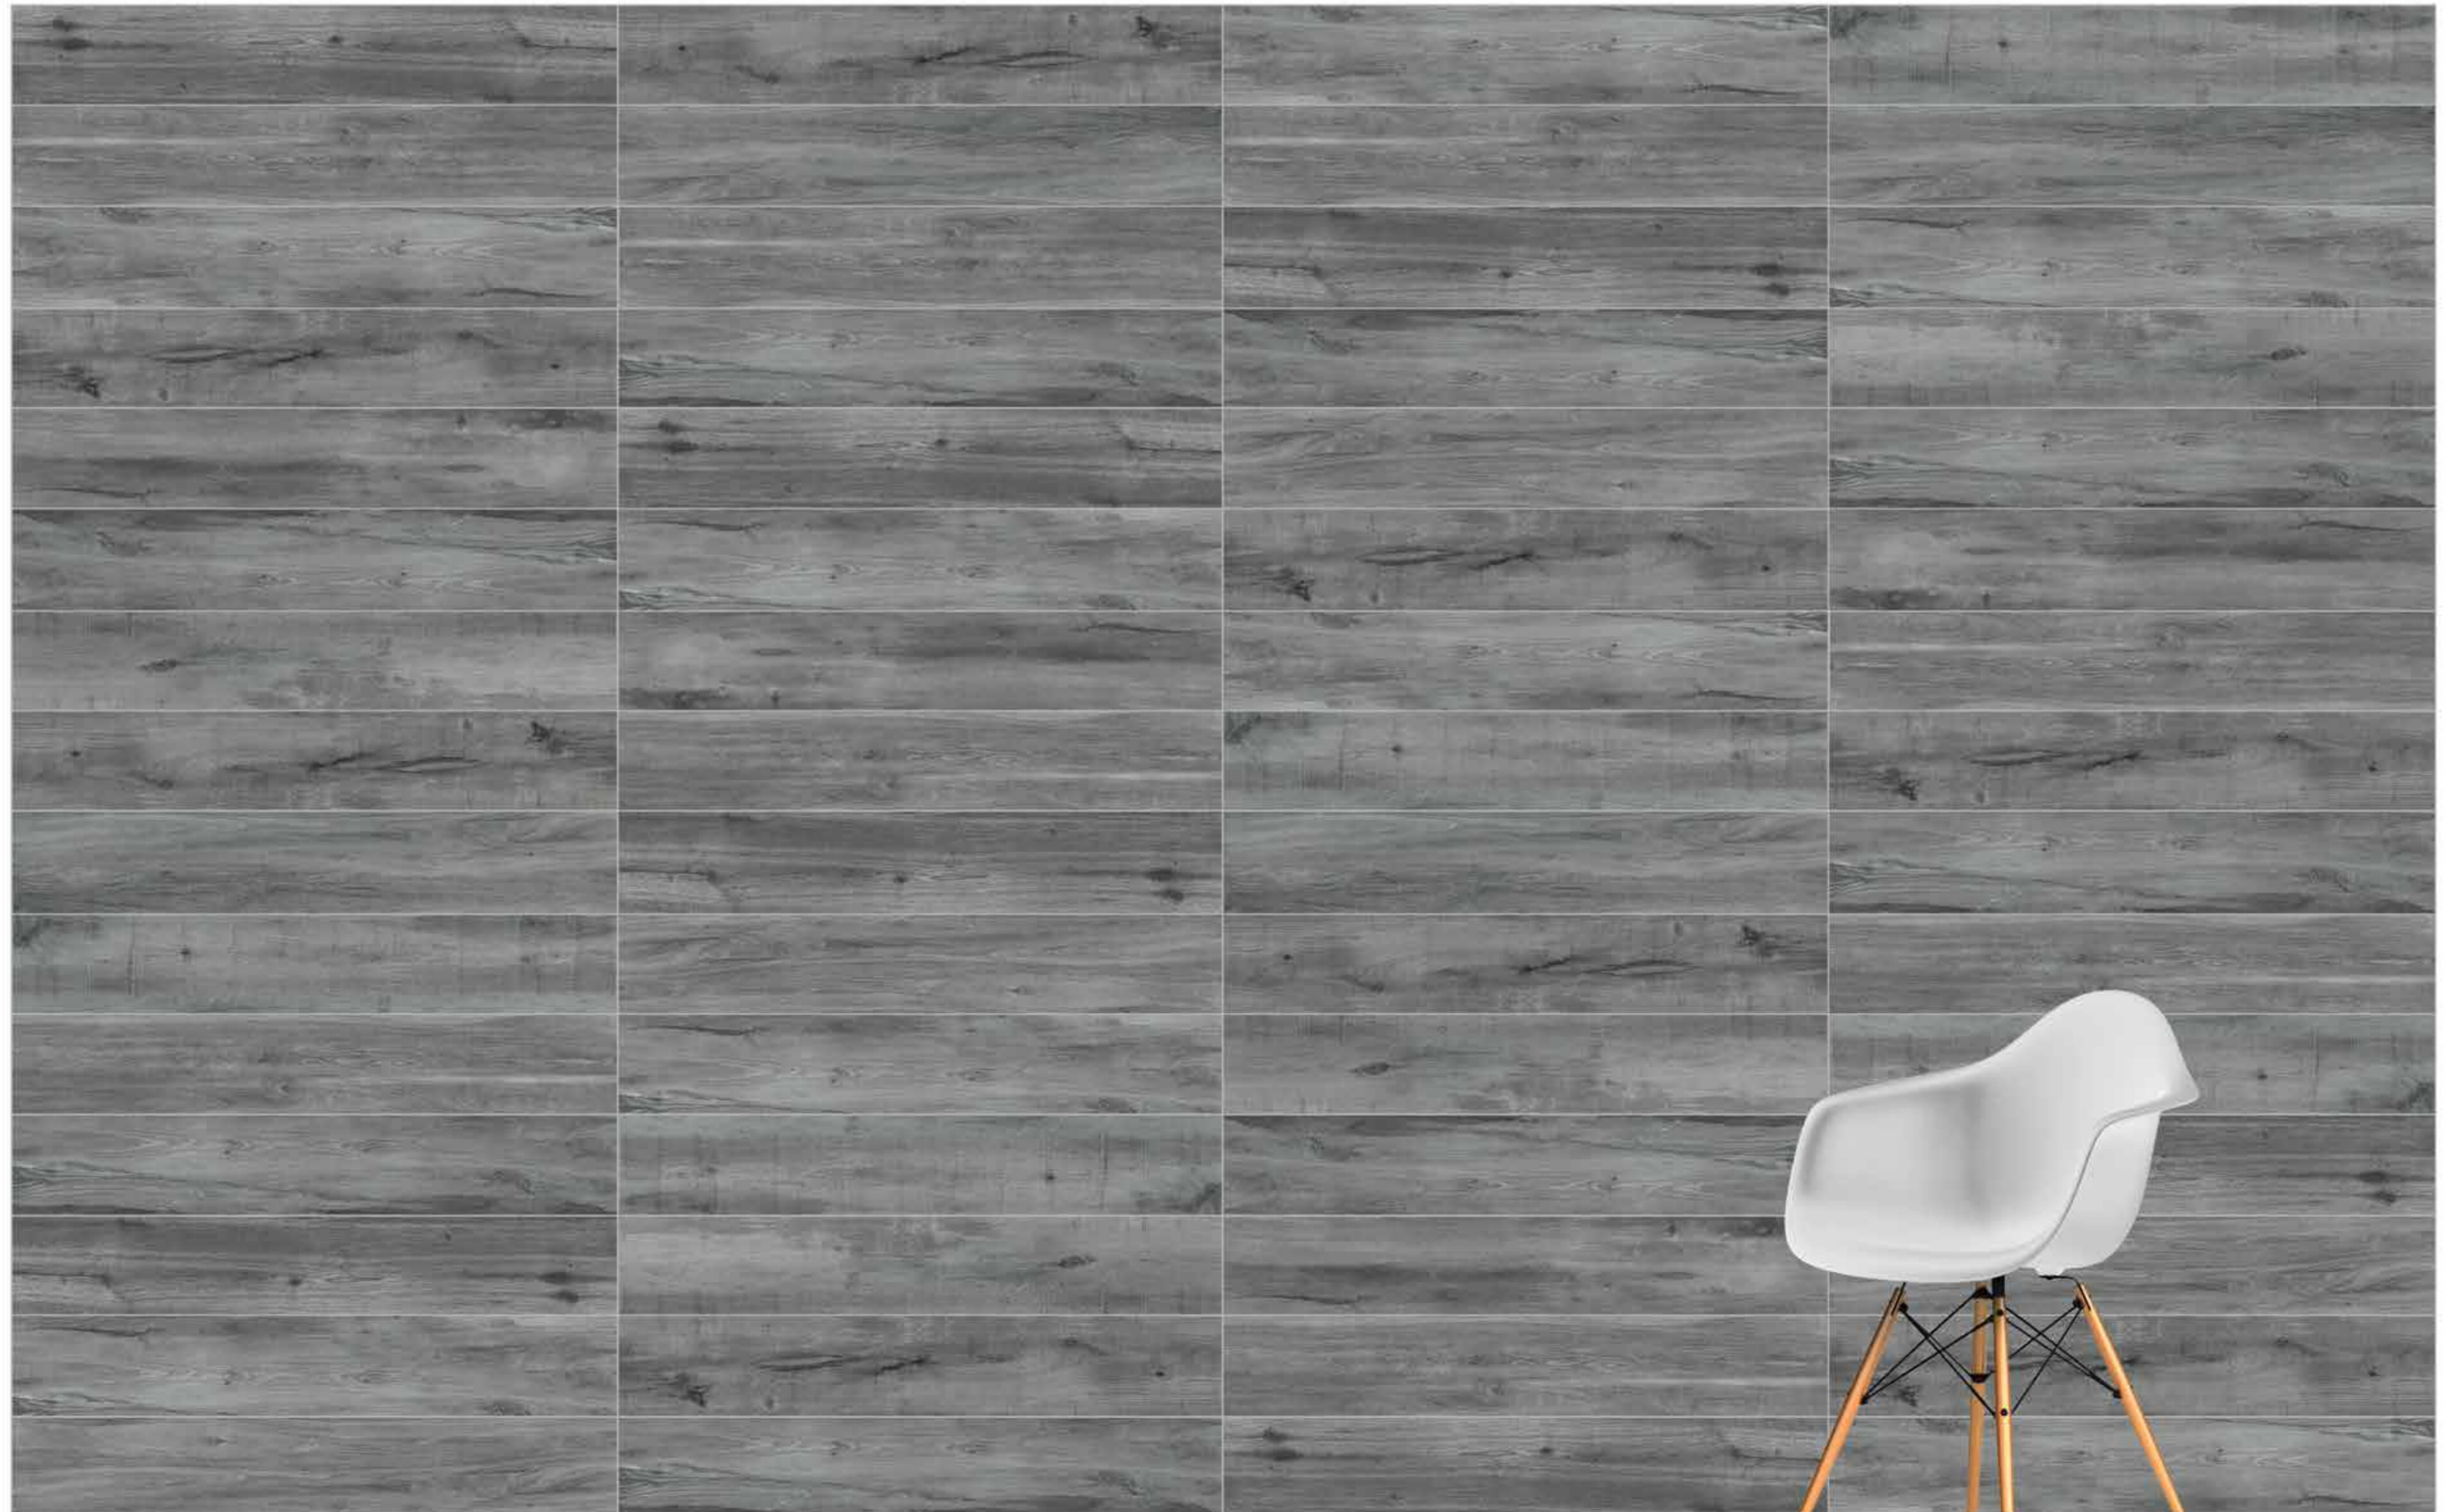

reaLook
TECHNOLOGY

Aspenwood

Glazed Porcelain

40x120 (20 mm), **20x120** / R10A, R11
Beige, Mink, Greige, Dark Greige, Cherry
Wenge, Dark Wenge, Grey, **Dark Grey**, Anthracite