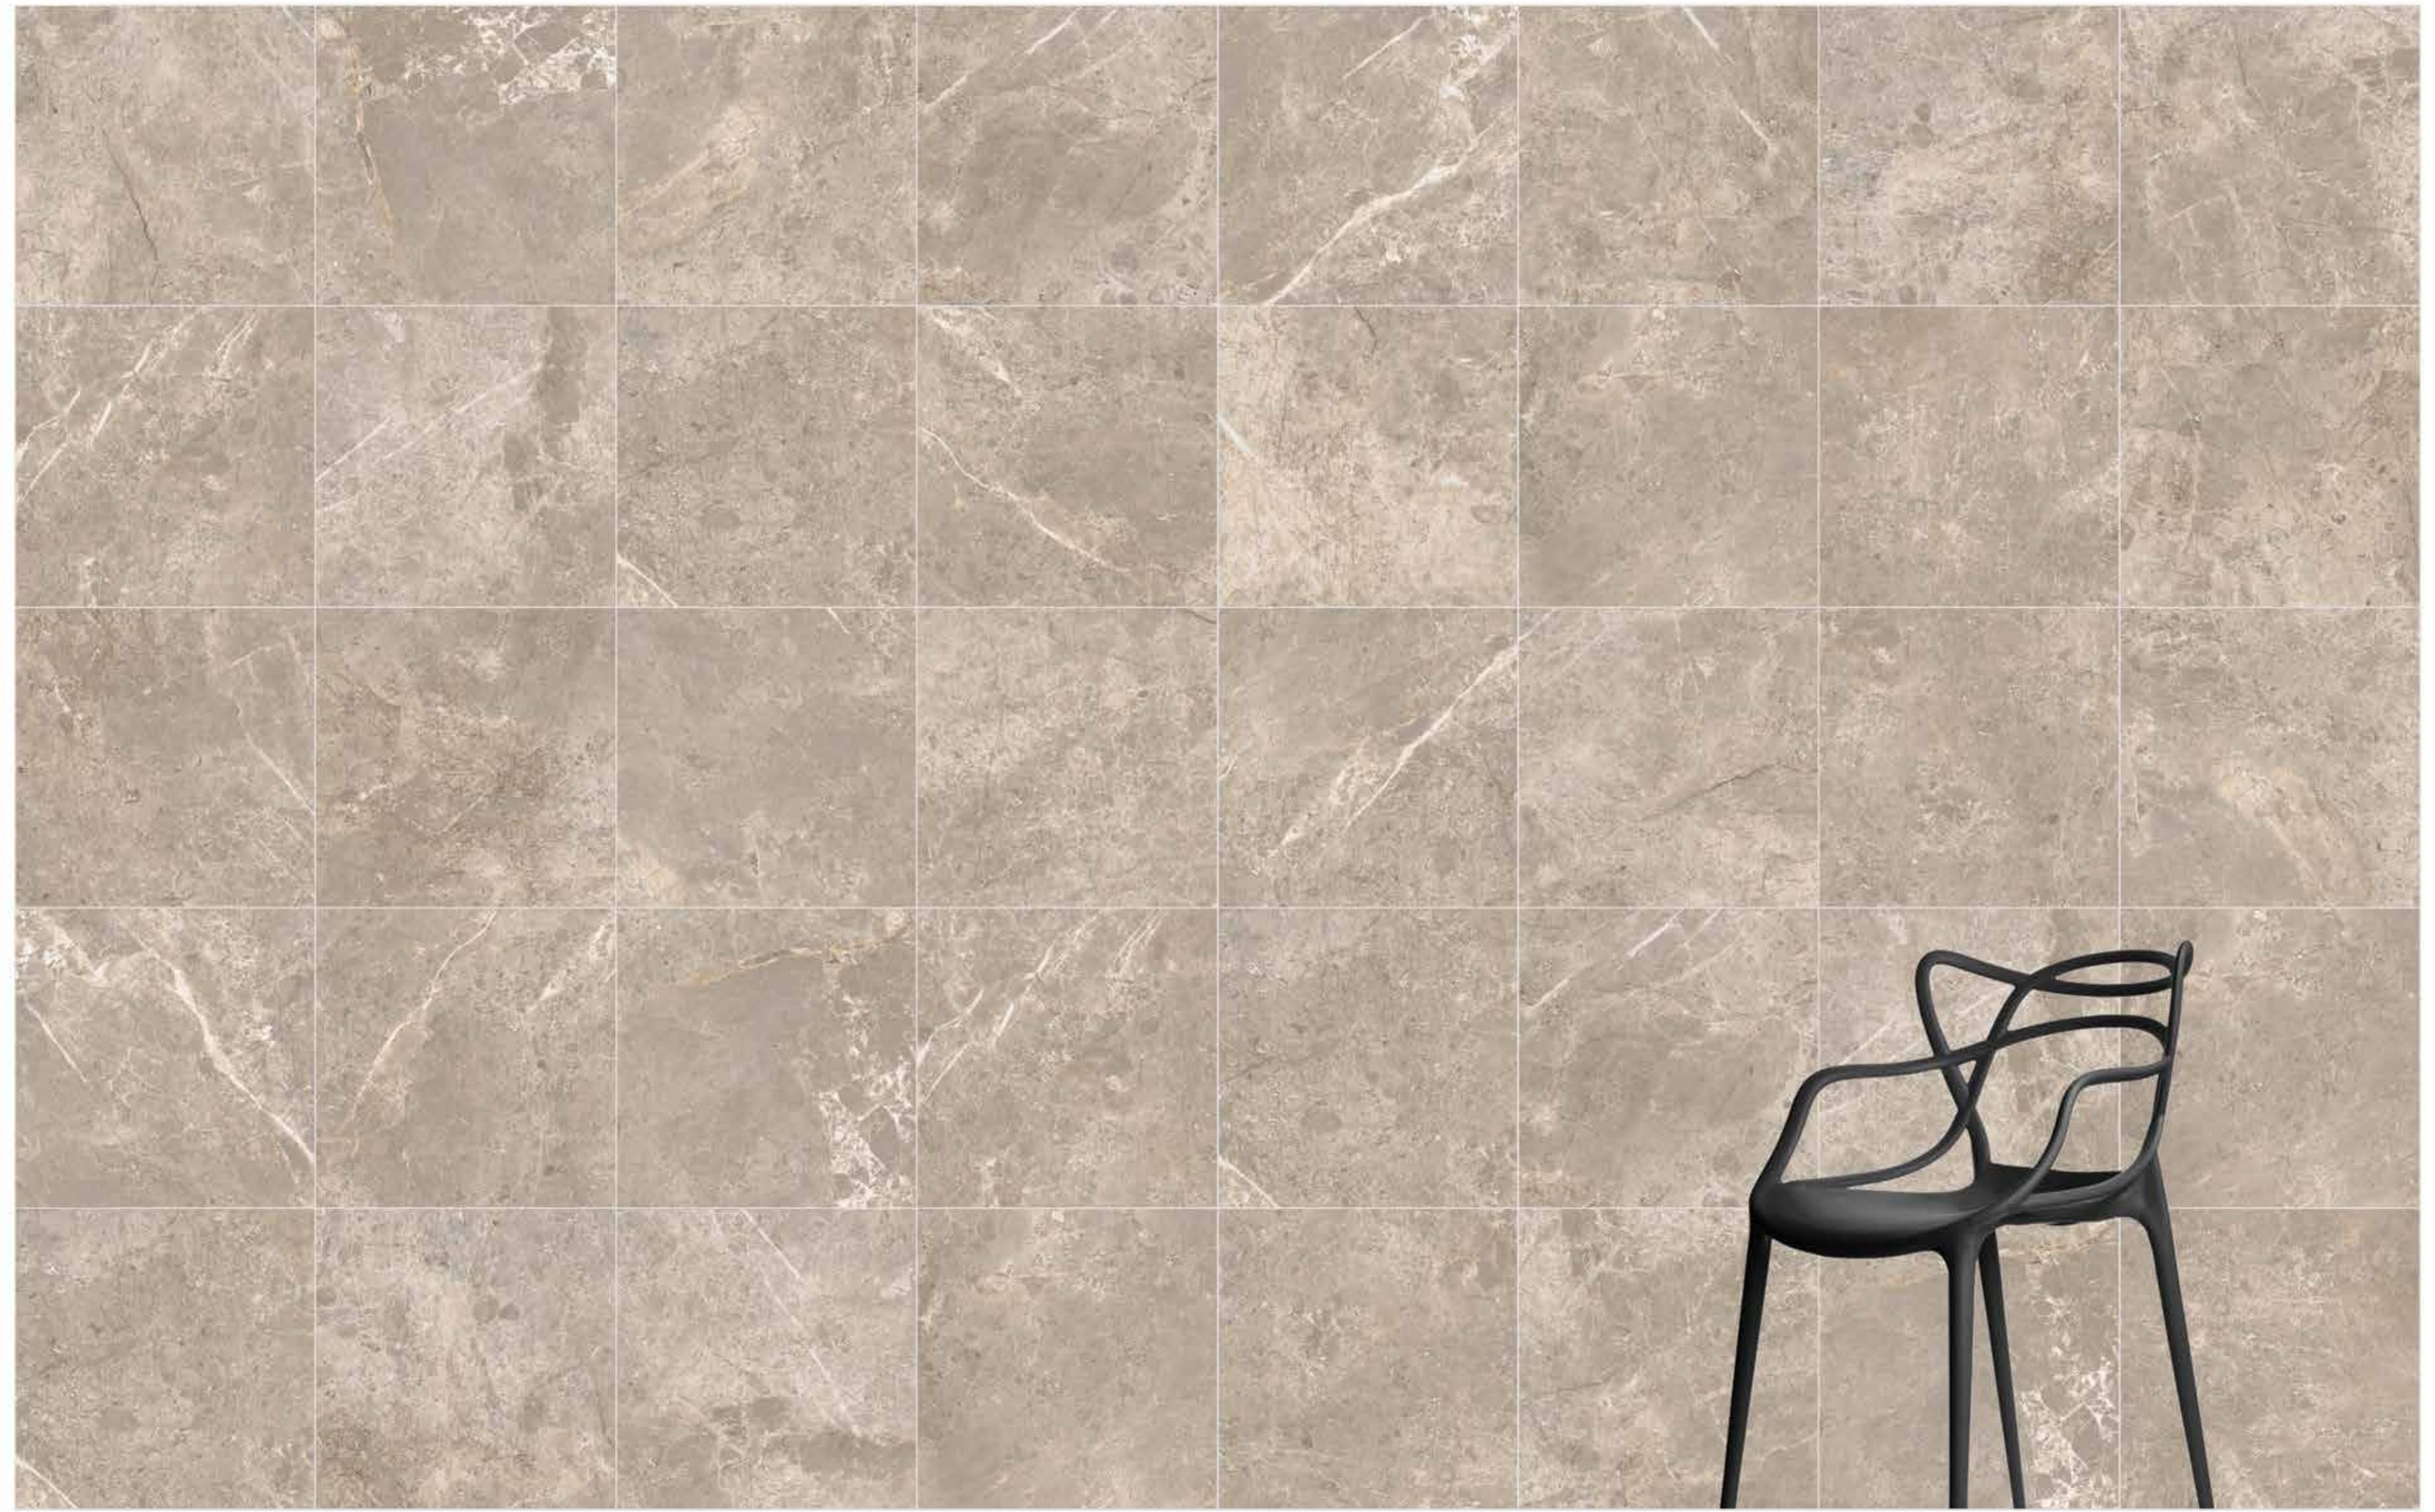

- Floor Tile
- Wall Tile
- Porcelain
- Frost Resistant
- Matt
- Rectified
- V4
- Residential
- Commercial

reaLook
TECHNOLOGY

Boscostone

Colorbody Porcelain

60x60, 30x60 / R10B
Cream, **Mink**, Grey, Anthracite

165x88 5 Canvas (7,2 m²)