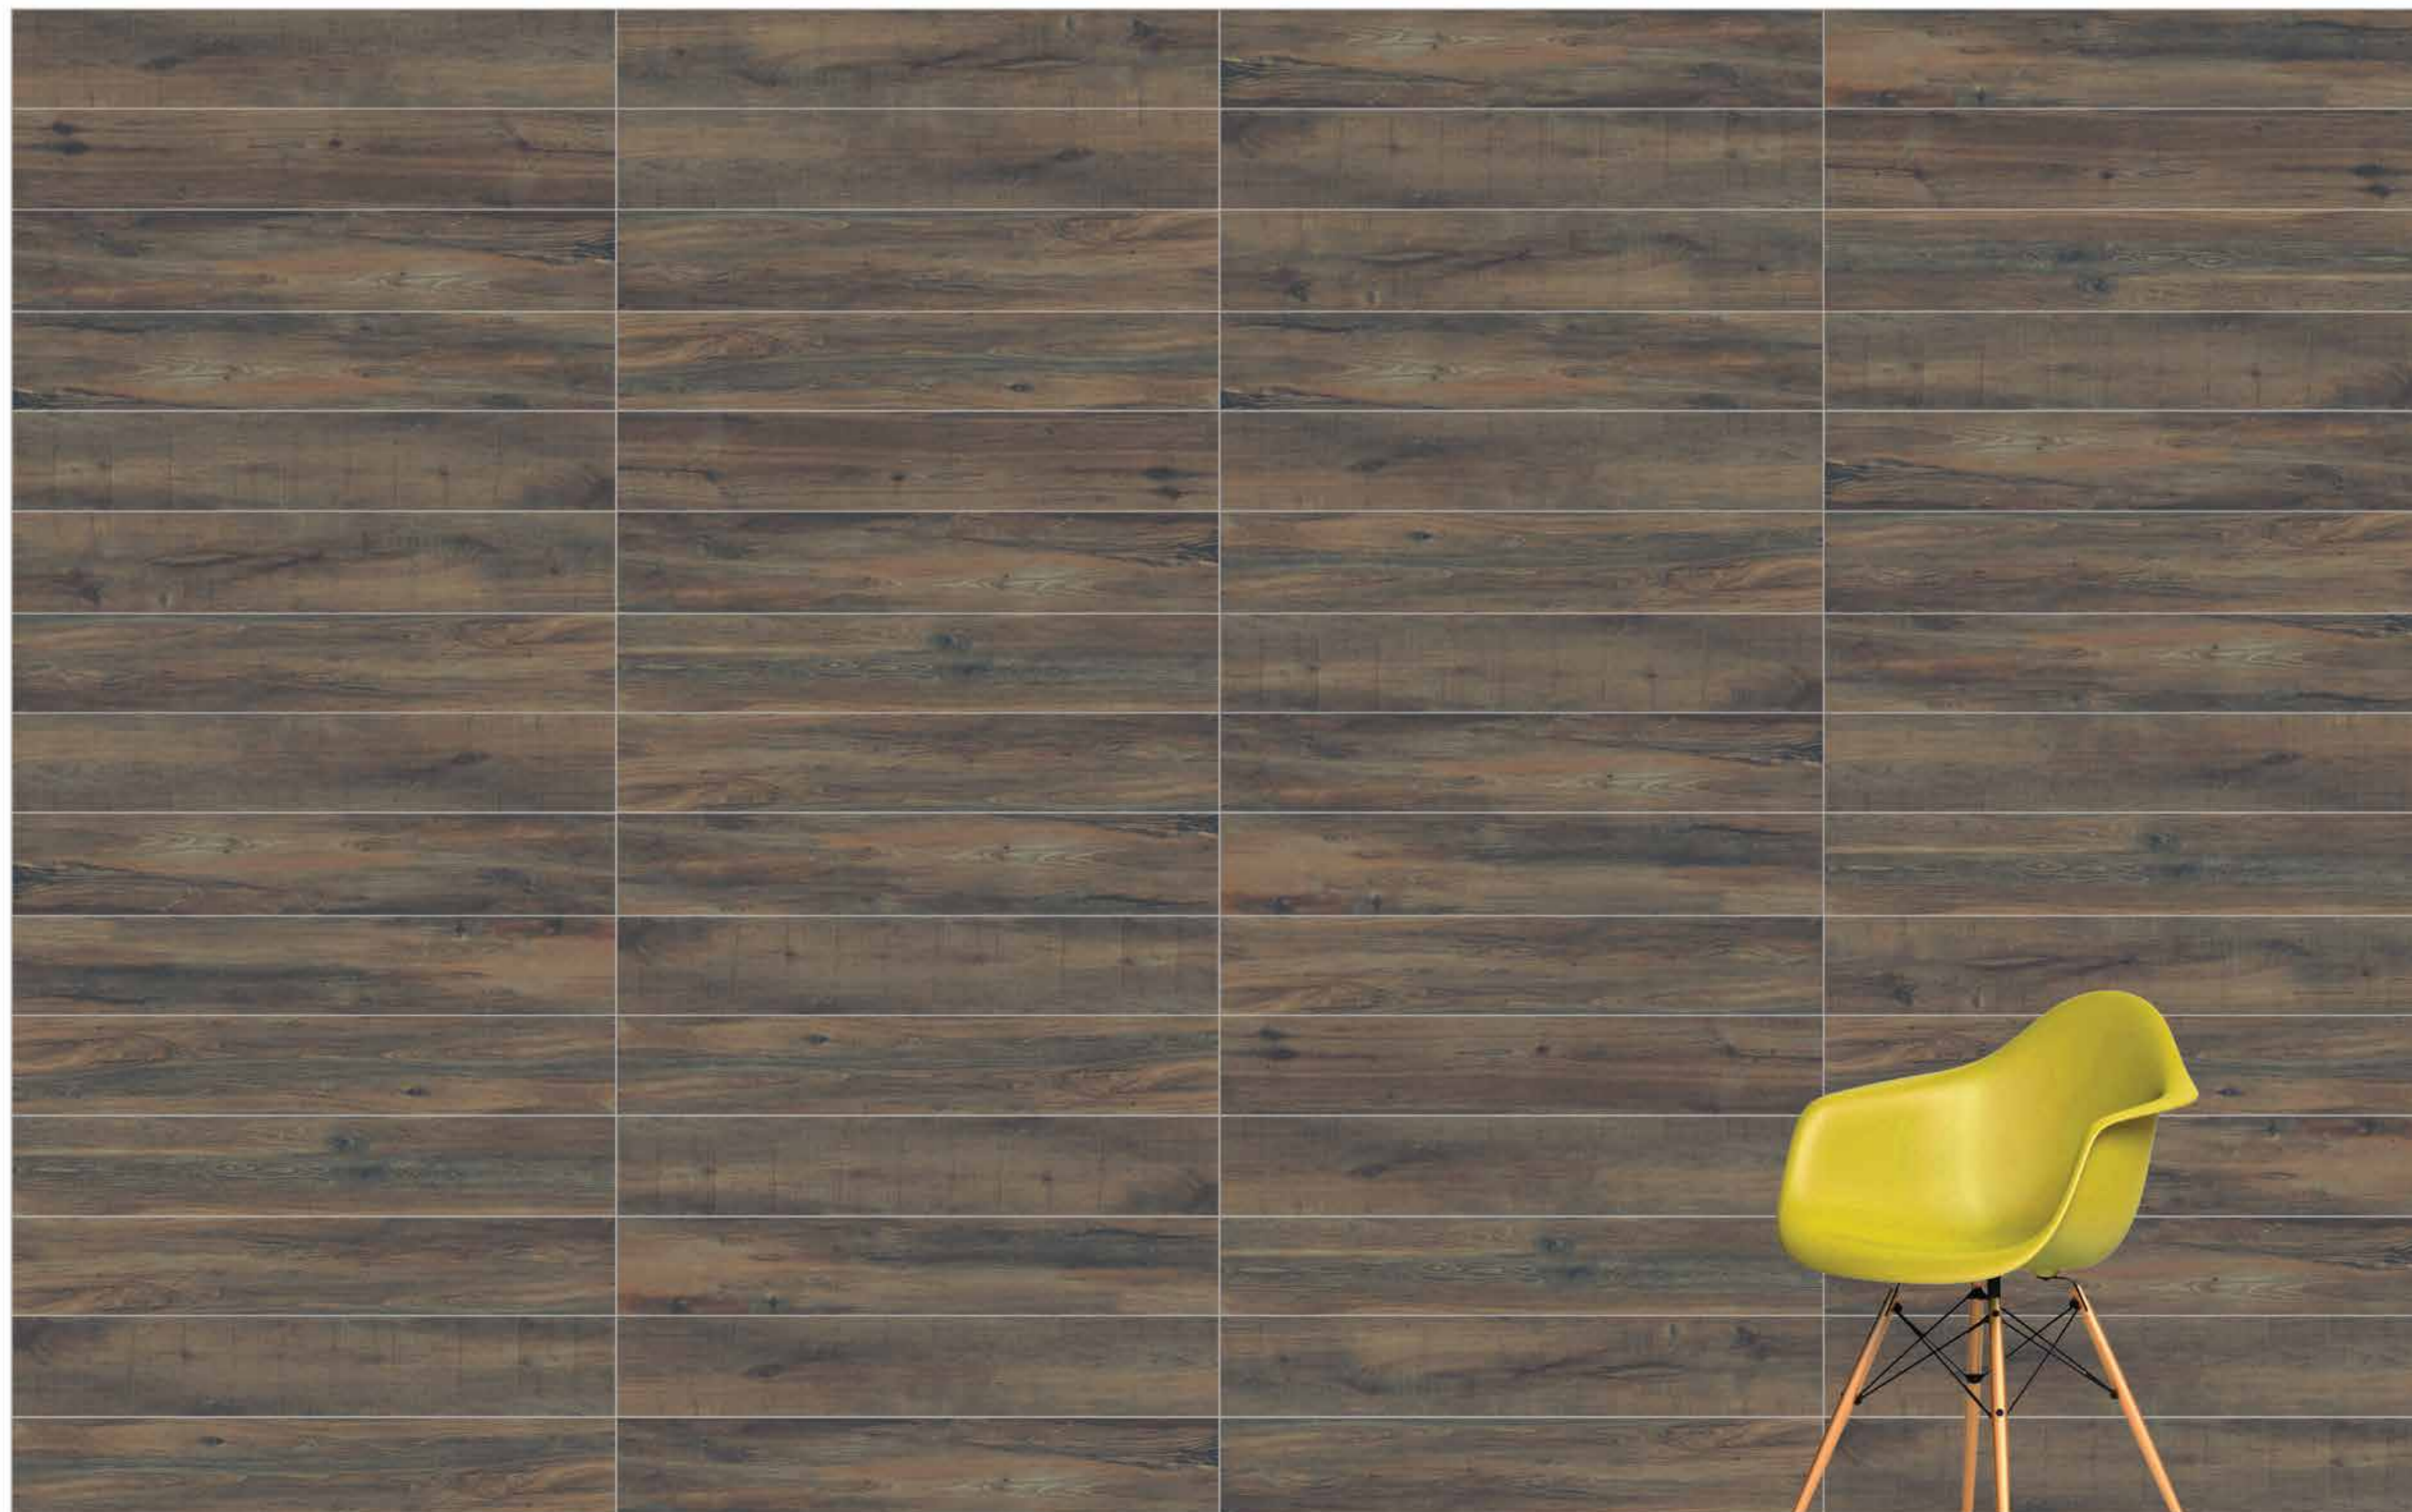

reaLook
TECHNOLOGY

Aspenwood

Glazed Porcelain

40x120 (20 mm), **20x120** / R10A, R11
Beige, Mink, Greige, Dark Greige, Cherry
Wenge, **Dark Wenge**, Grey, Dark Grey, Anthracite

- Floor Tiles
- Wall Tiles
- Porcelain
- Frost Resistance
- Matt
- Non Rectified
- Rectified
- Shade Variation
- Residential