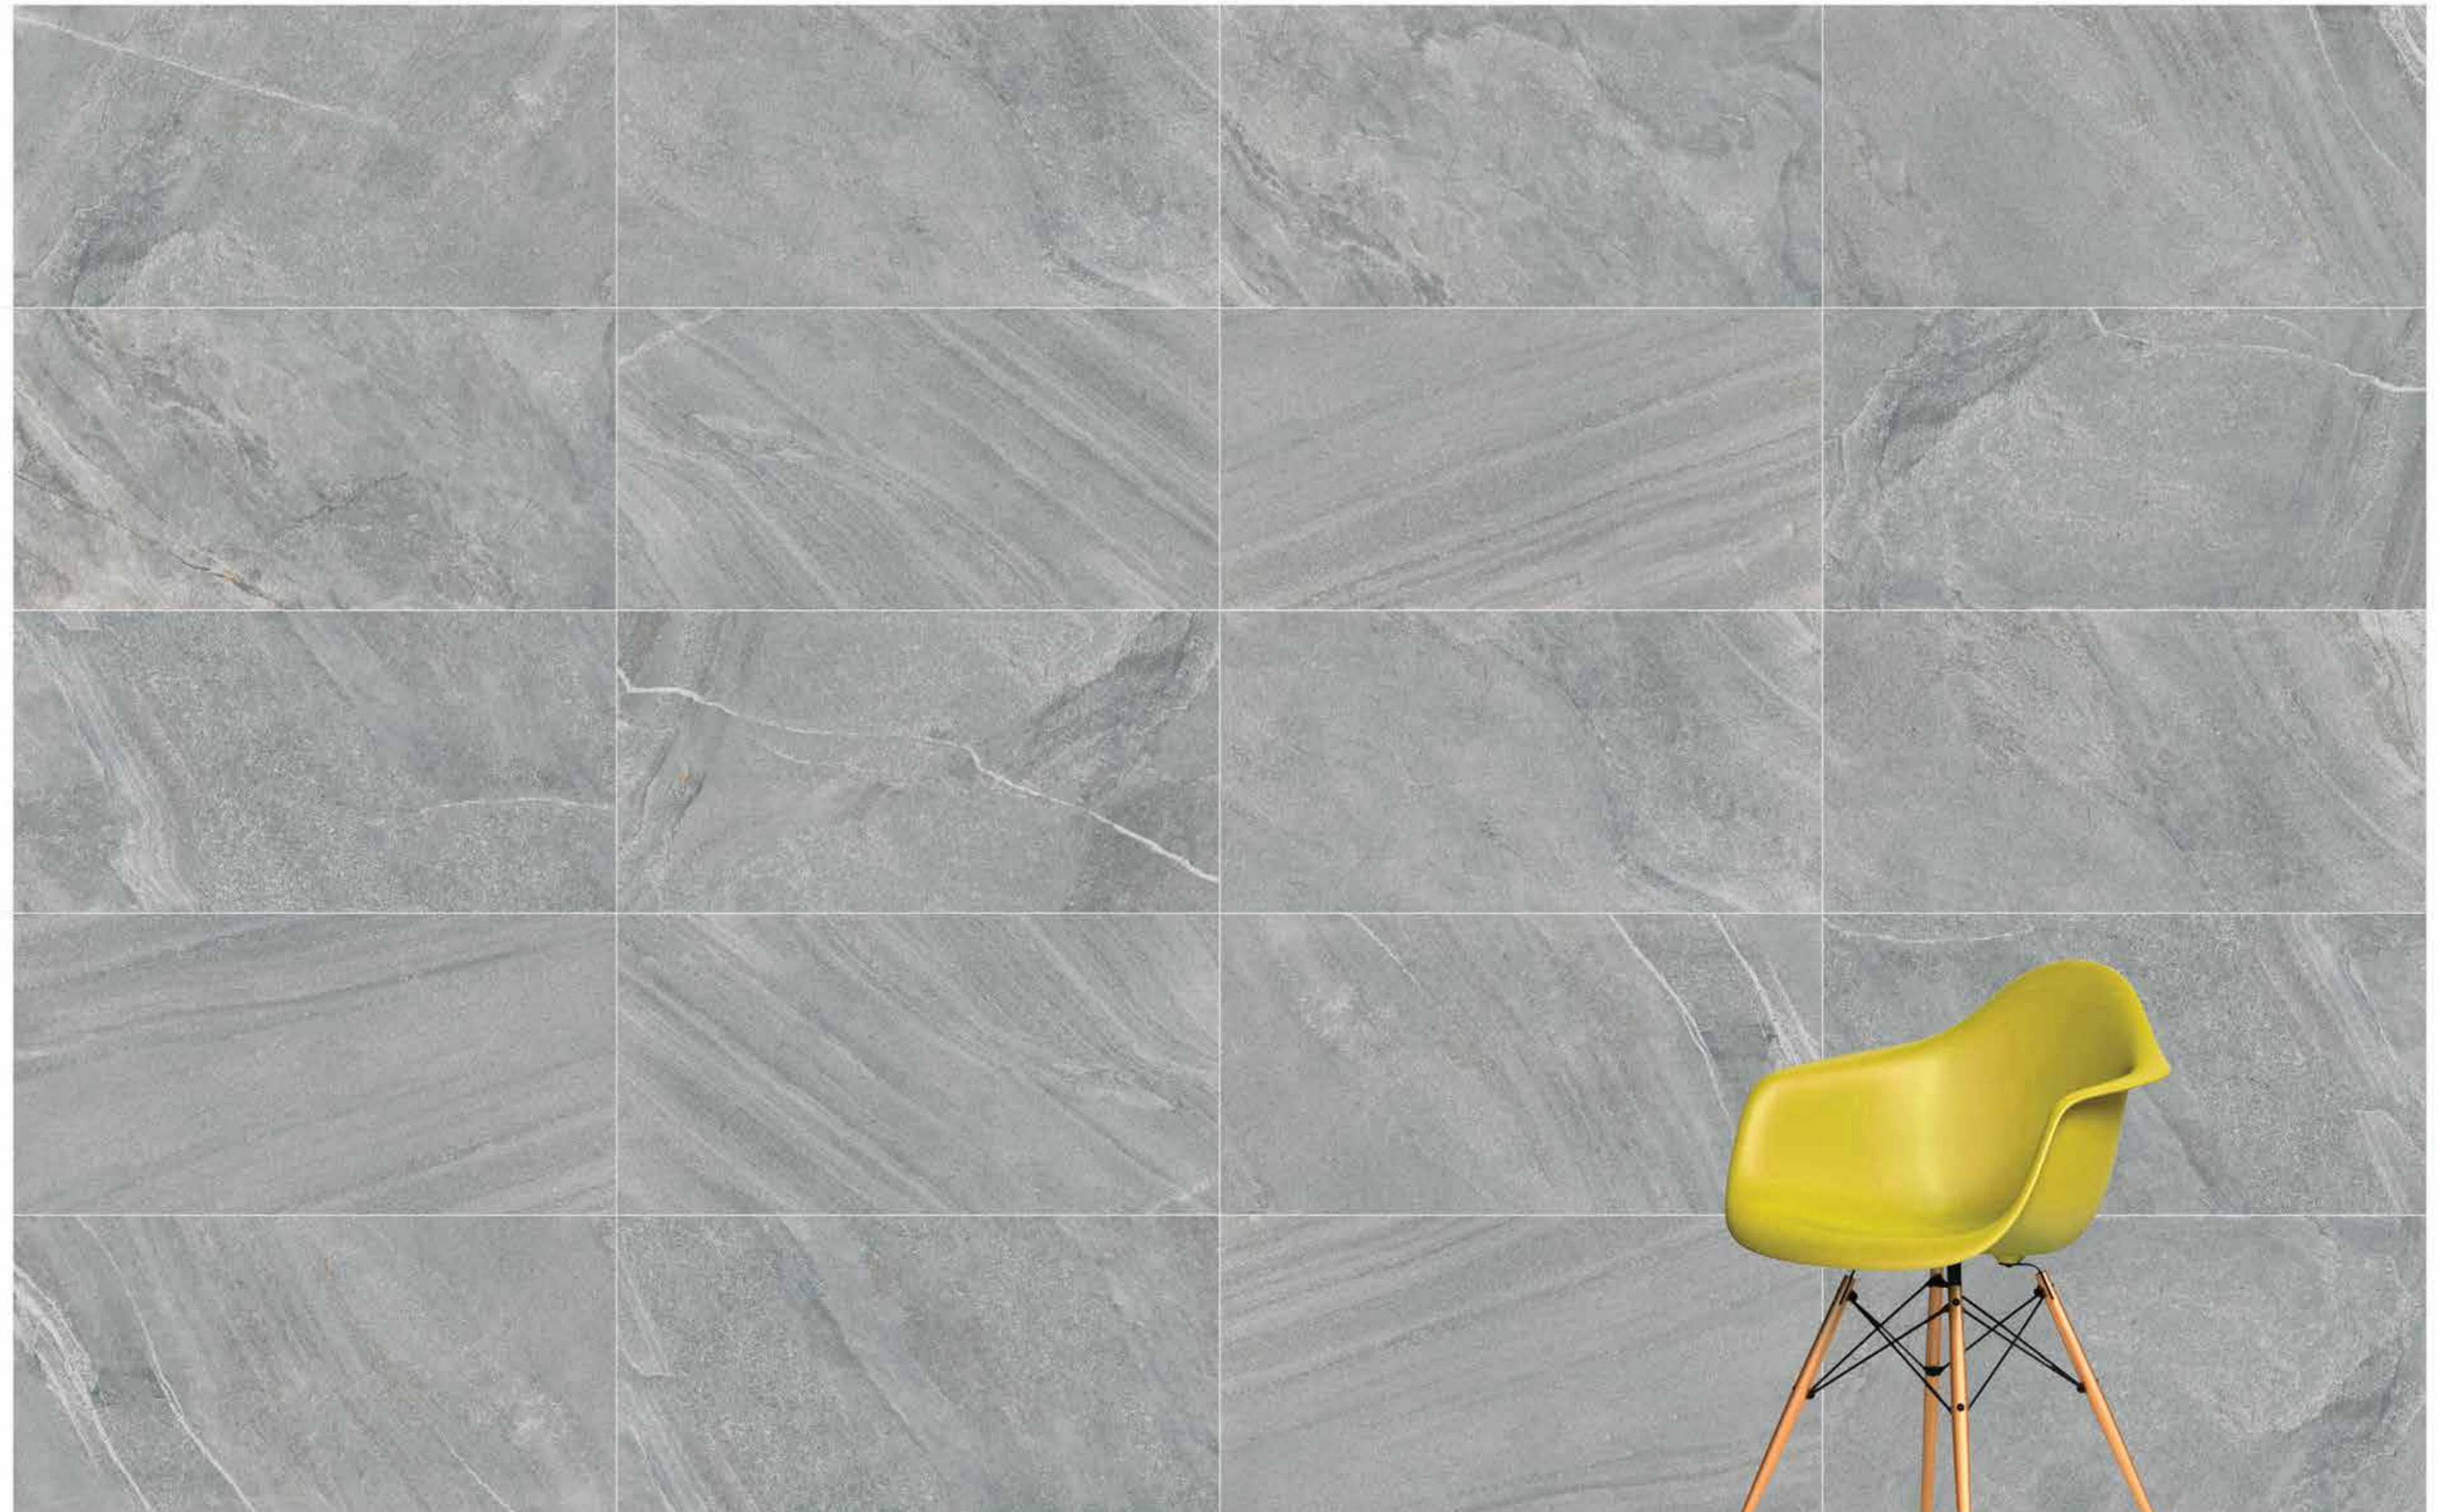

- Porcelain Tile
- Wall Tile
- Porcelain
- Frost Resistant
- Matt
- Modularity
- Rectified
- V³
- Residential
- Commercial
- Facade
- Pool Surrounding

reaLook
TECHNOLOGY

Cardostone

Colorbody Porcelain

60x120, 80x80, 40x80, 60x60, 30x60, 30x30 / R10A, R10B, R11C
White, Beige, **Grey**, Anthracite

126x88 8 Canvas (8,8 m²)