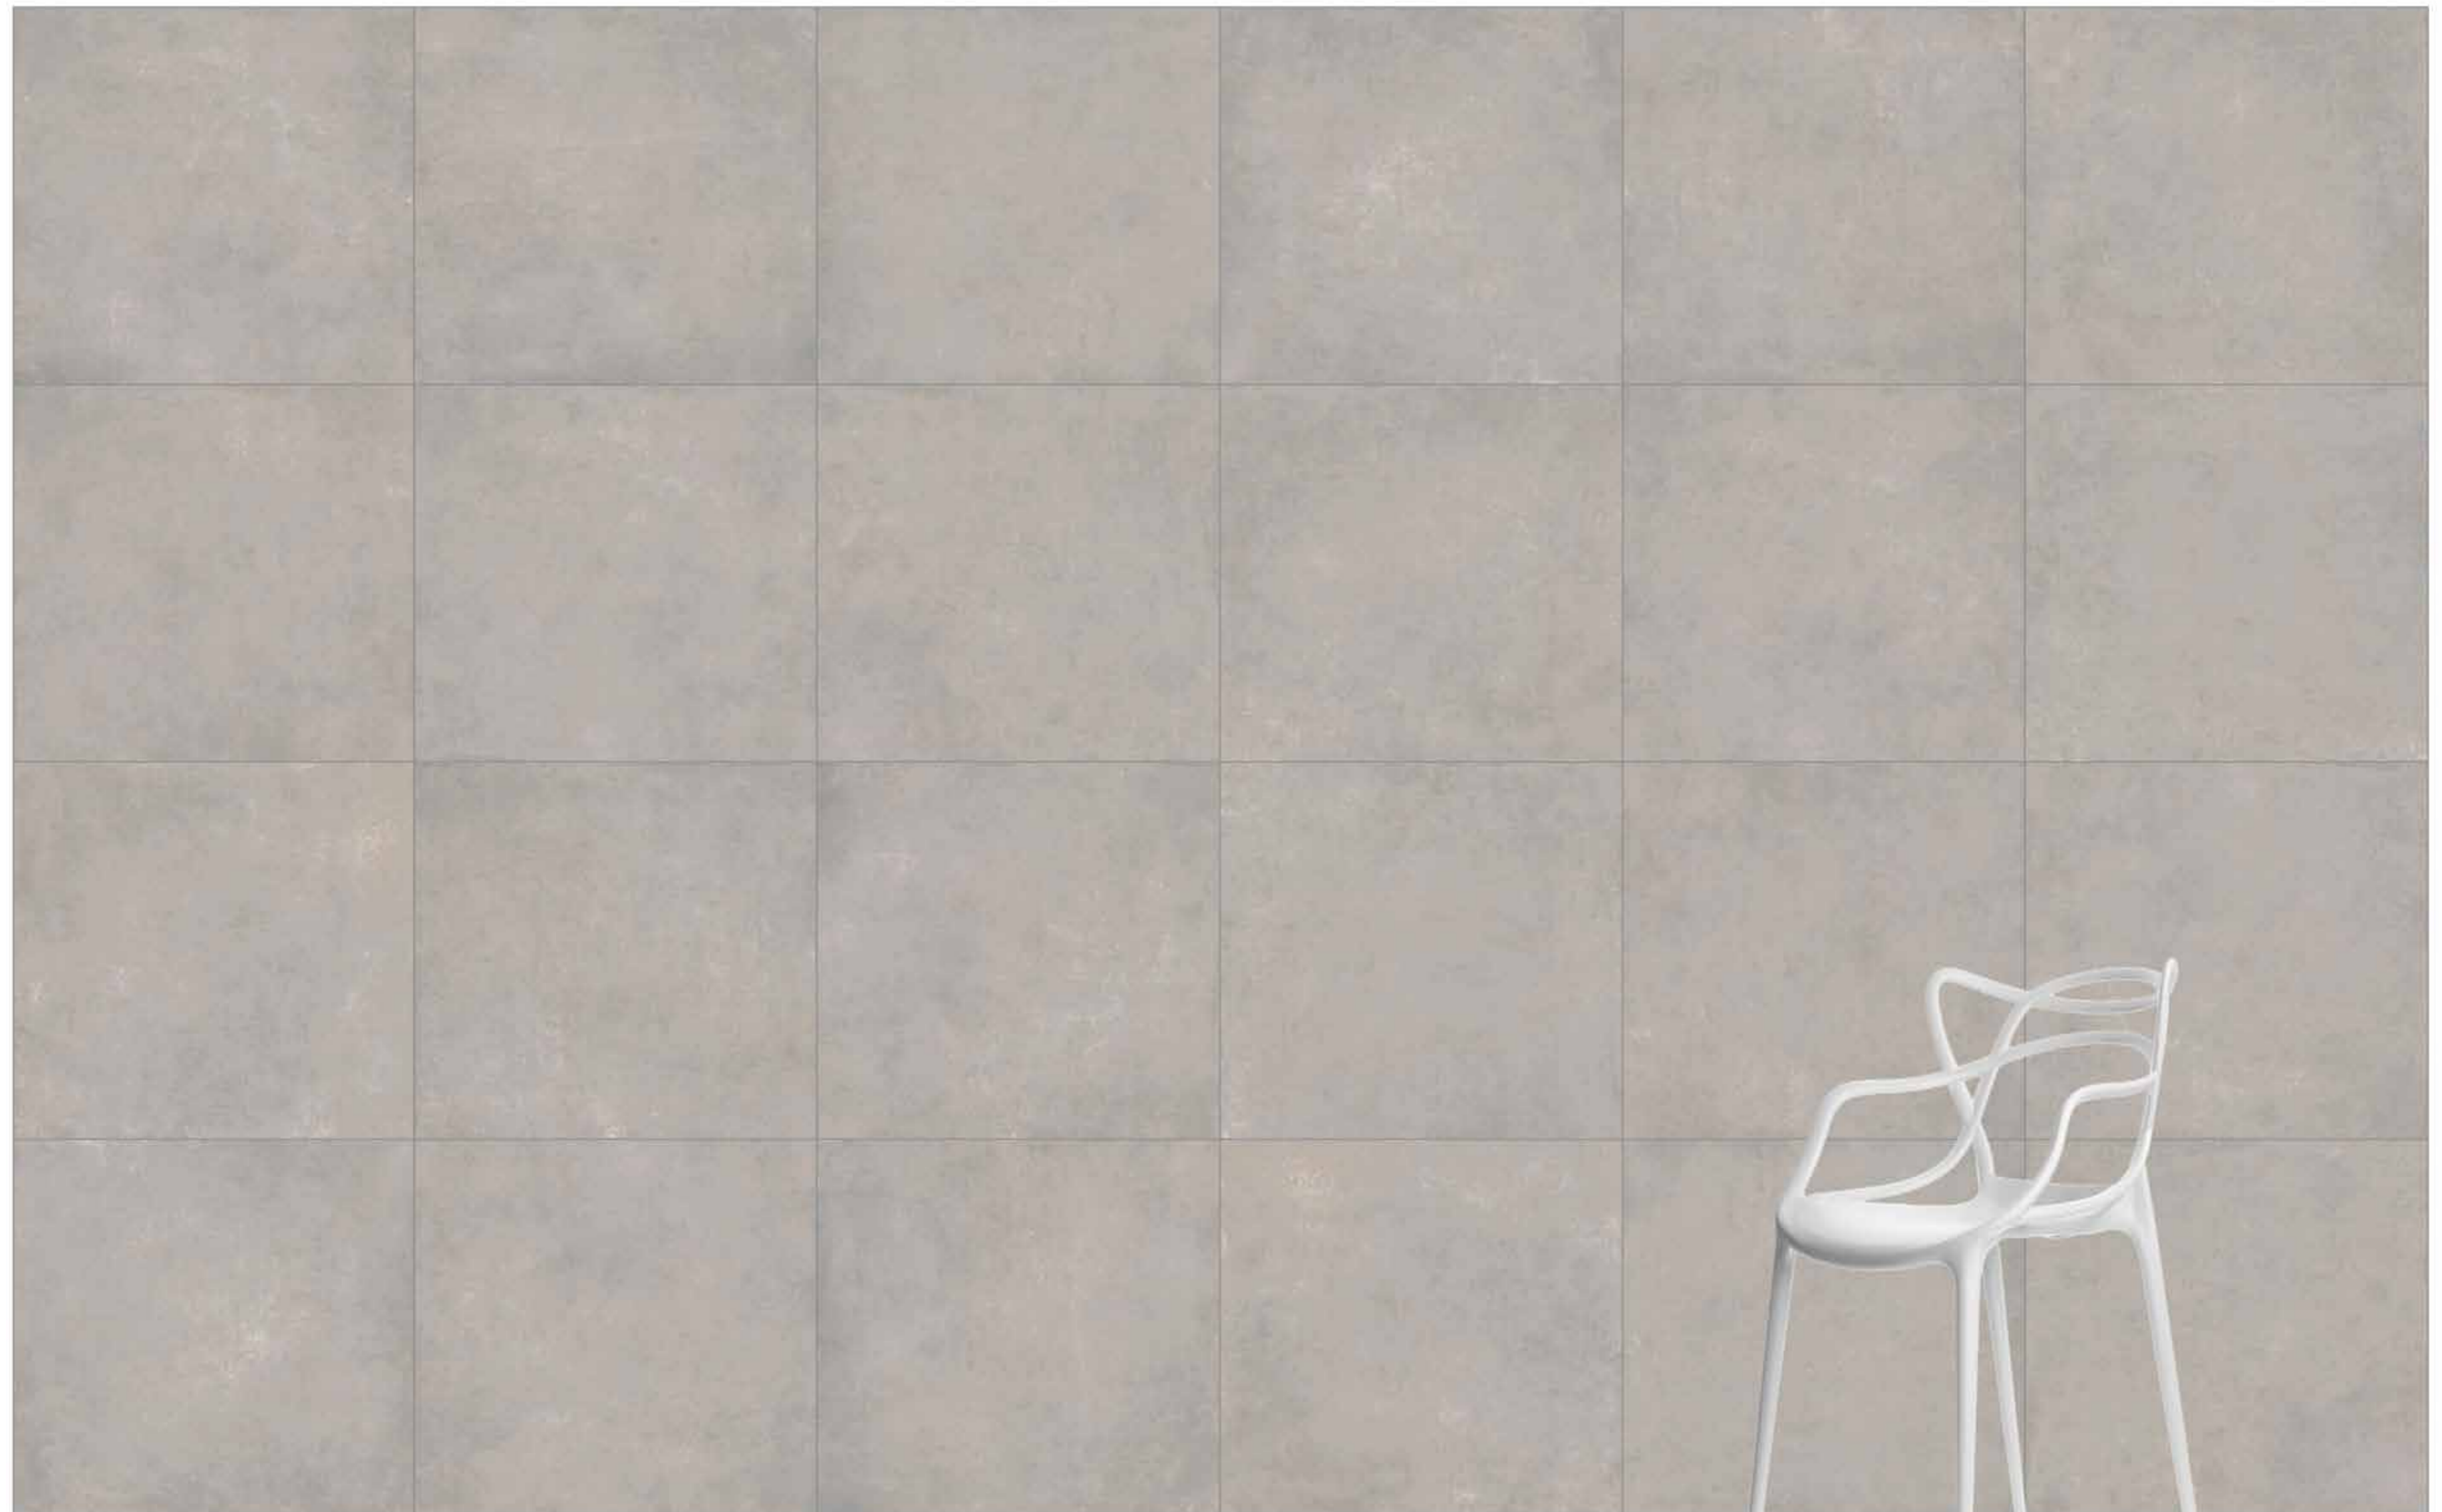

- Floor Tile
- Wall Tile
- Porcelain
- Frost Resistant
- Matt
- R9 Lappato
- Soft R10
- Modularity
- Rectified
- Shade Variation
- Residential
- Commercial
- Facade
- Pool Surrounding

reaLook
TECHNOLOGY

Urbancrete

Colorbody Porcelain 60x120, **80x80**, 40x80, 60x60, 30x60, 45x45, 30x30 / R9 LPR, R10A, R11C
White, Grey, Dark Grey, Mink, **Dark Greige**, Anthracite