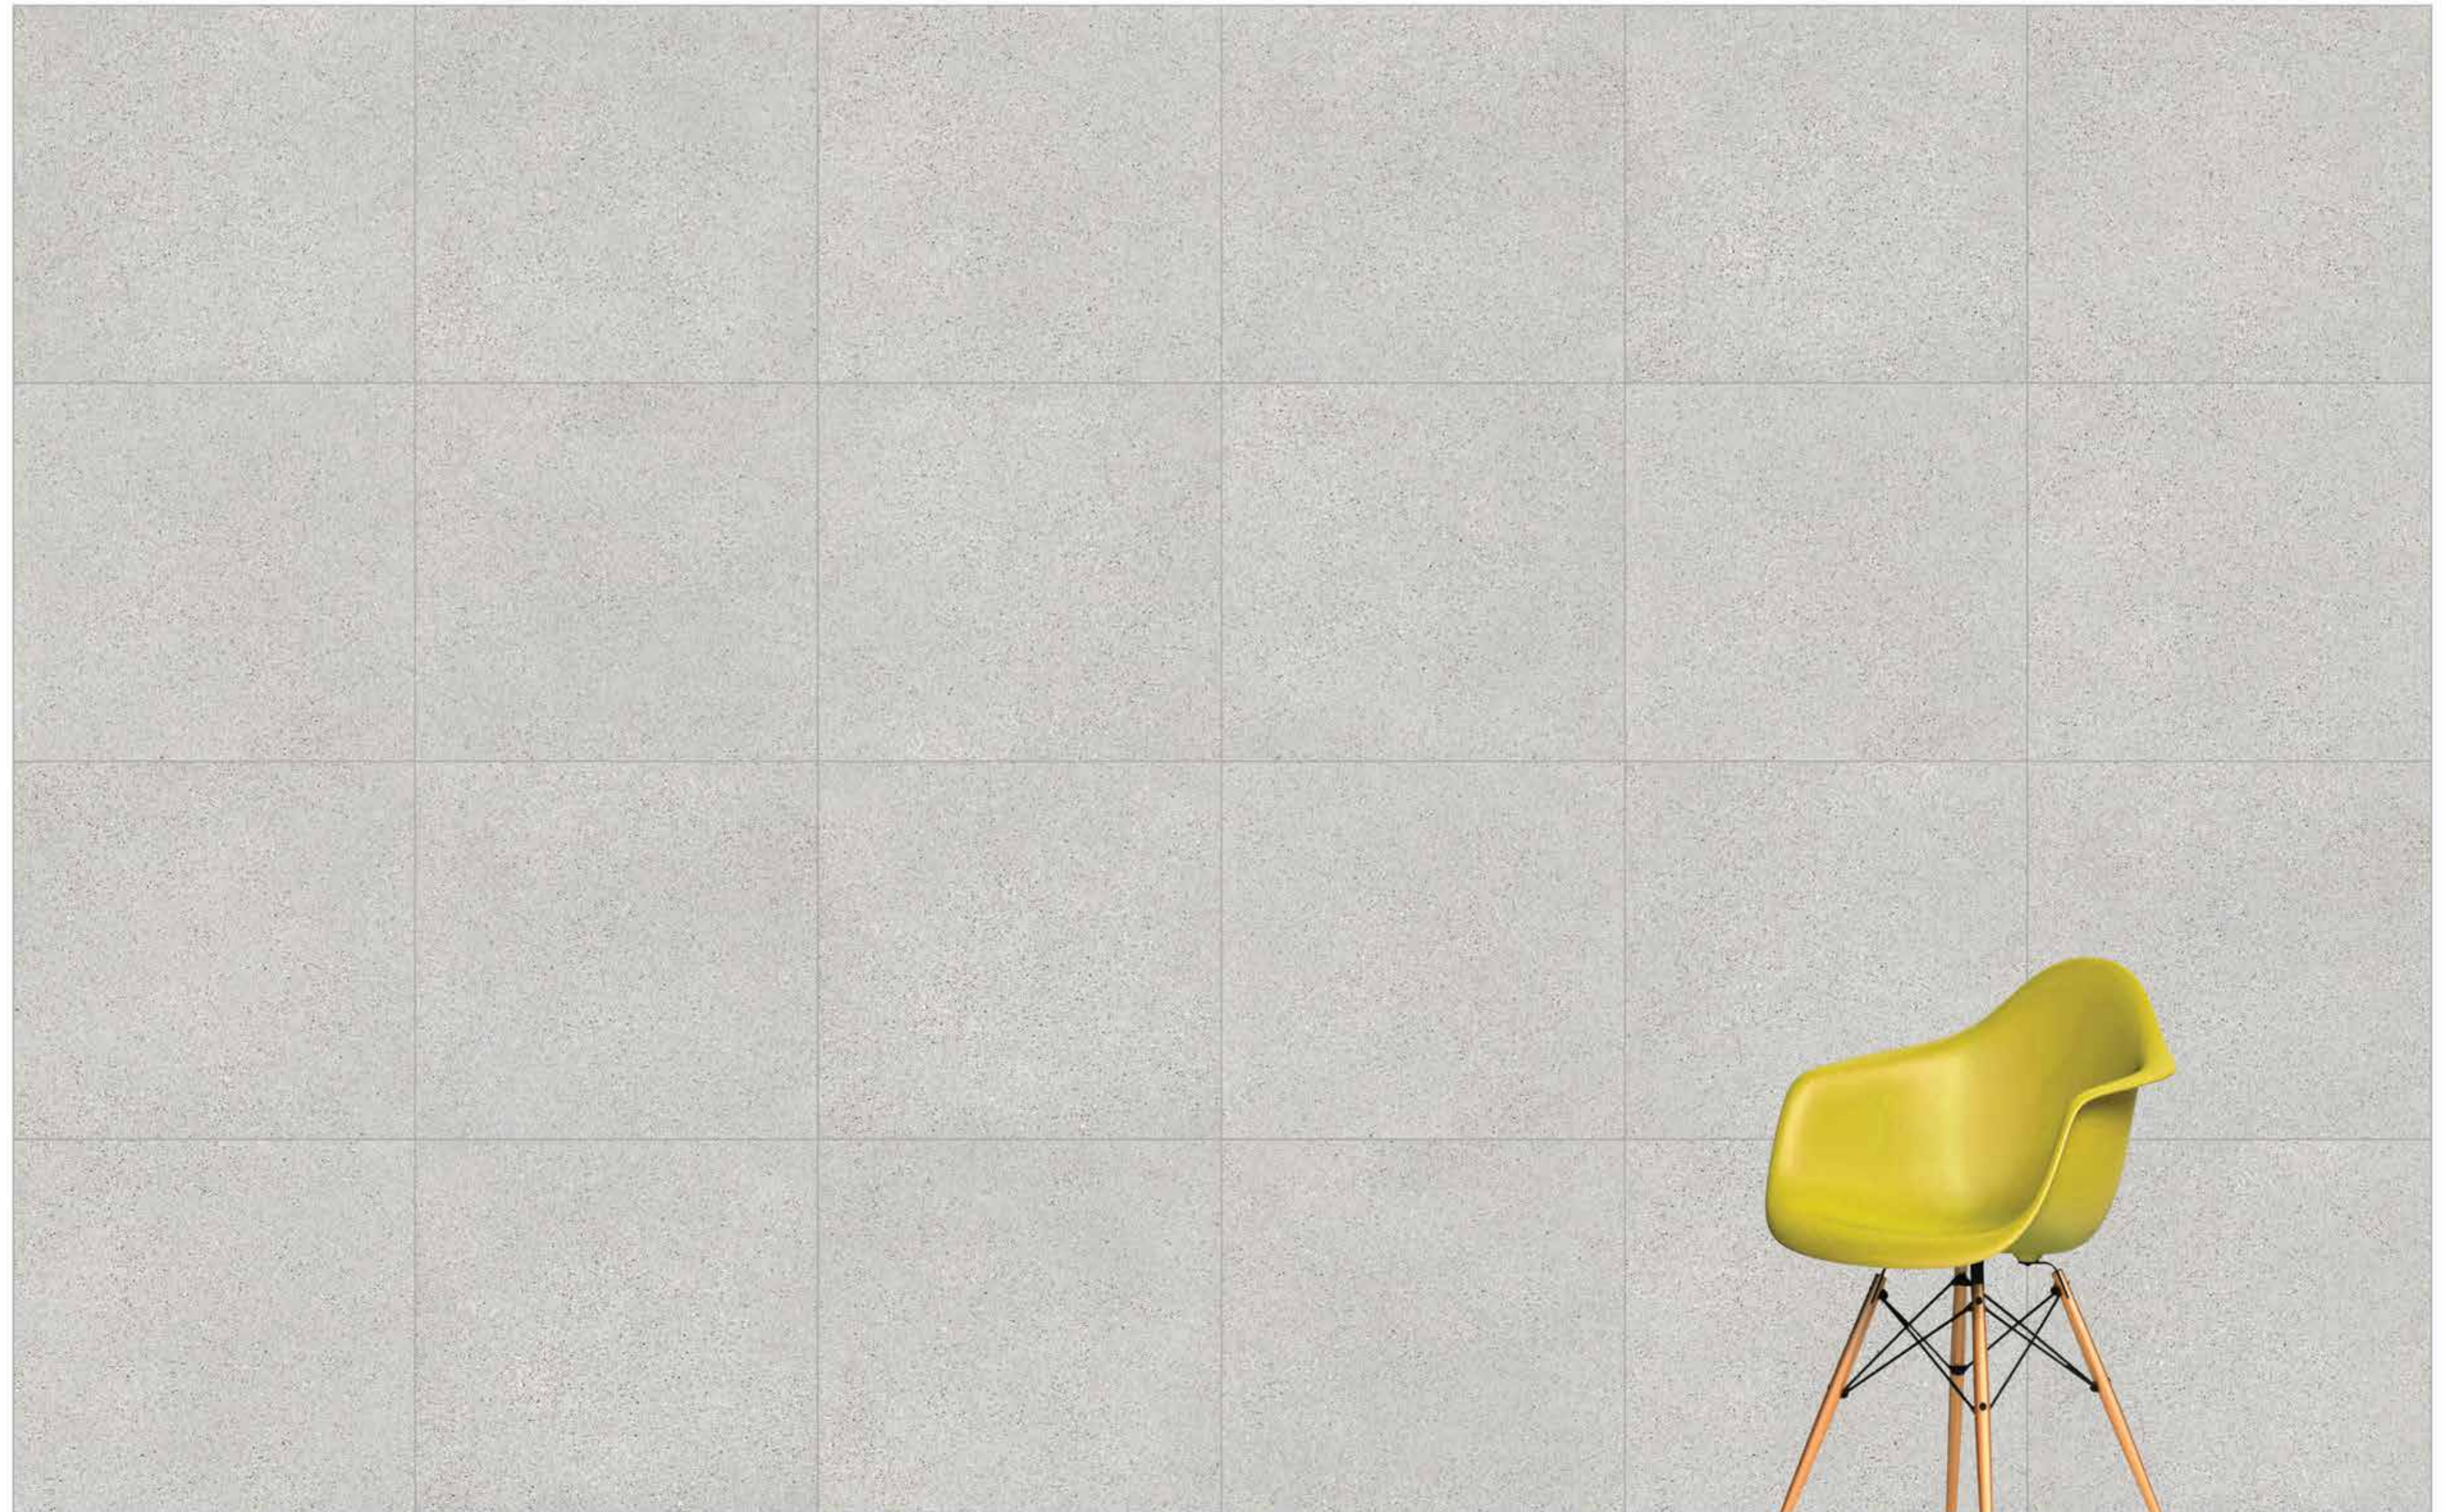

reaLook
TECHNOLOGY

CementMix

Colorbody Porcelain **80x80**, 60x60 / **Micro**, Meso, Flake / **R10A**, R10B
Fullbody Porcelain 80x80, 60x60 / Fine Geometric 1, Fine Random 2 / R10A , R11B
Light Greige, Greige, Dark Greige
Light Grey, Grey, Dark Grey