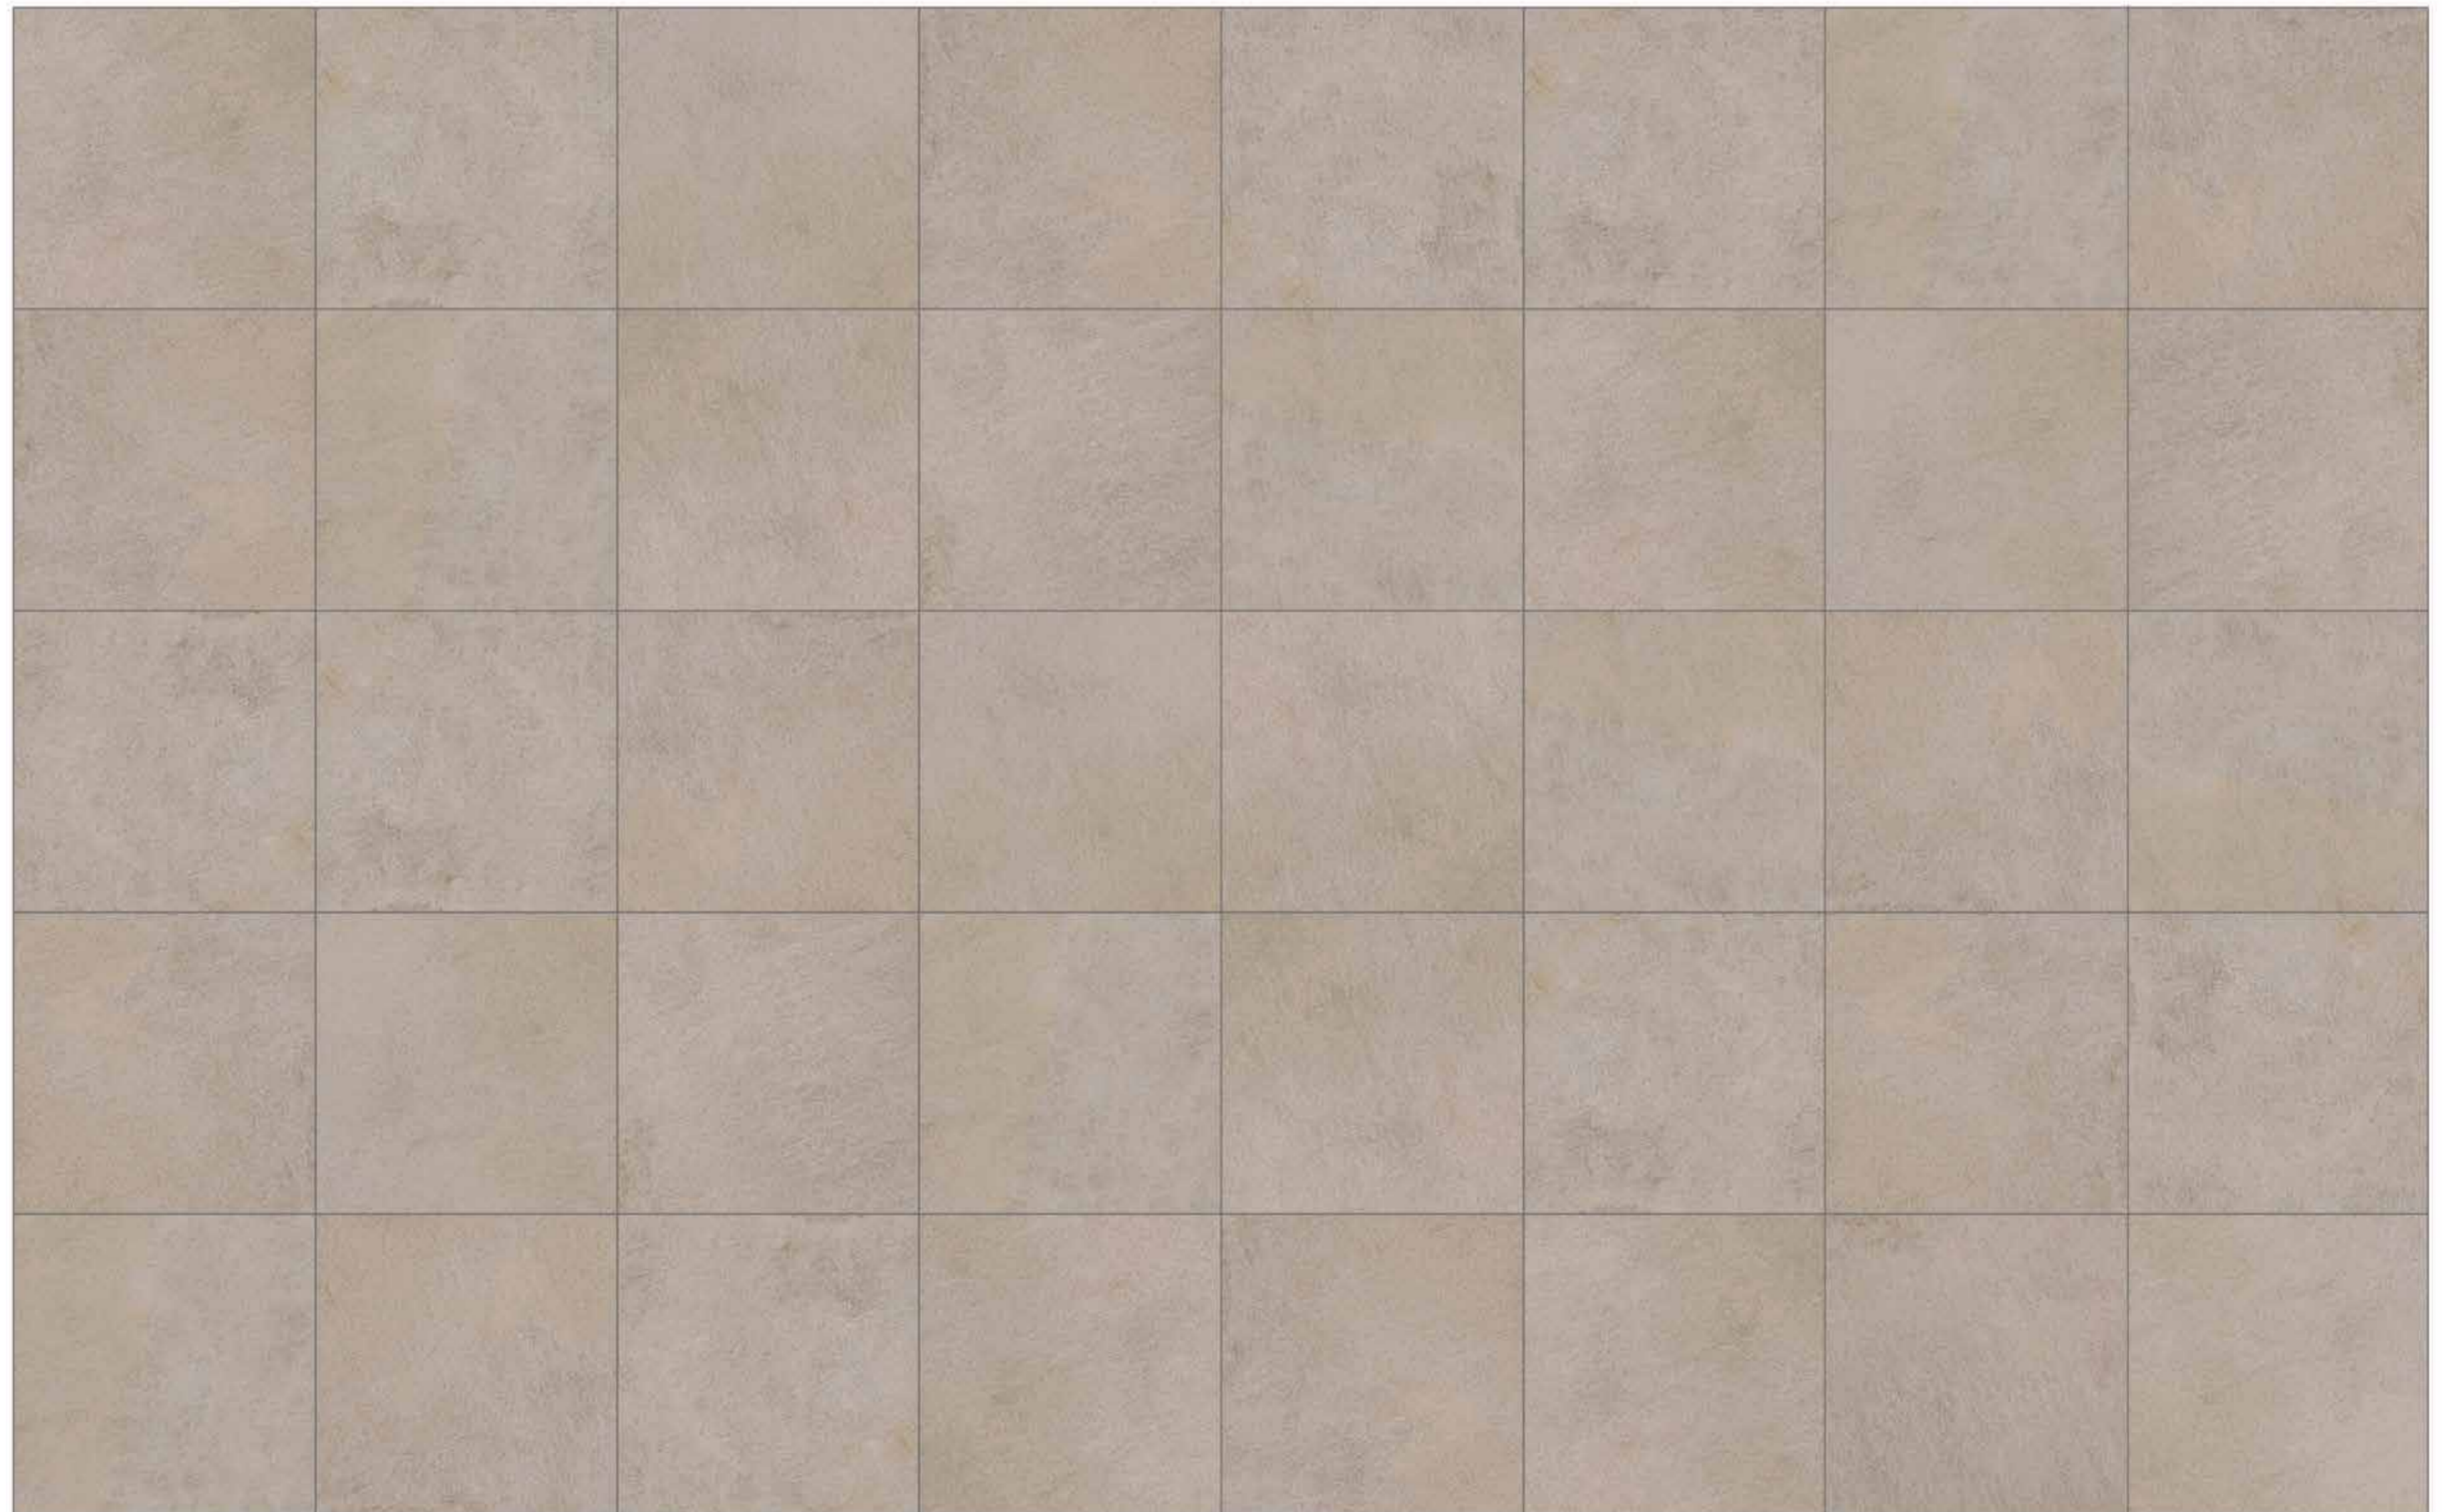

Lombardy

Colorbody Porcelain

60x60, 30x60 / R10B

Cream, **Greige**, Grey, Anthracite