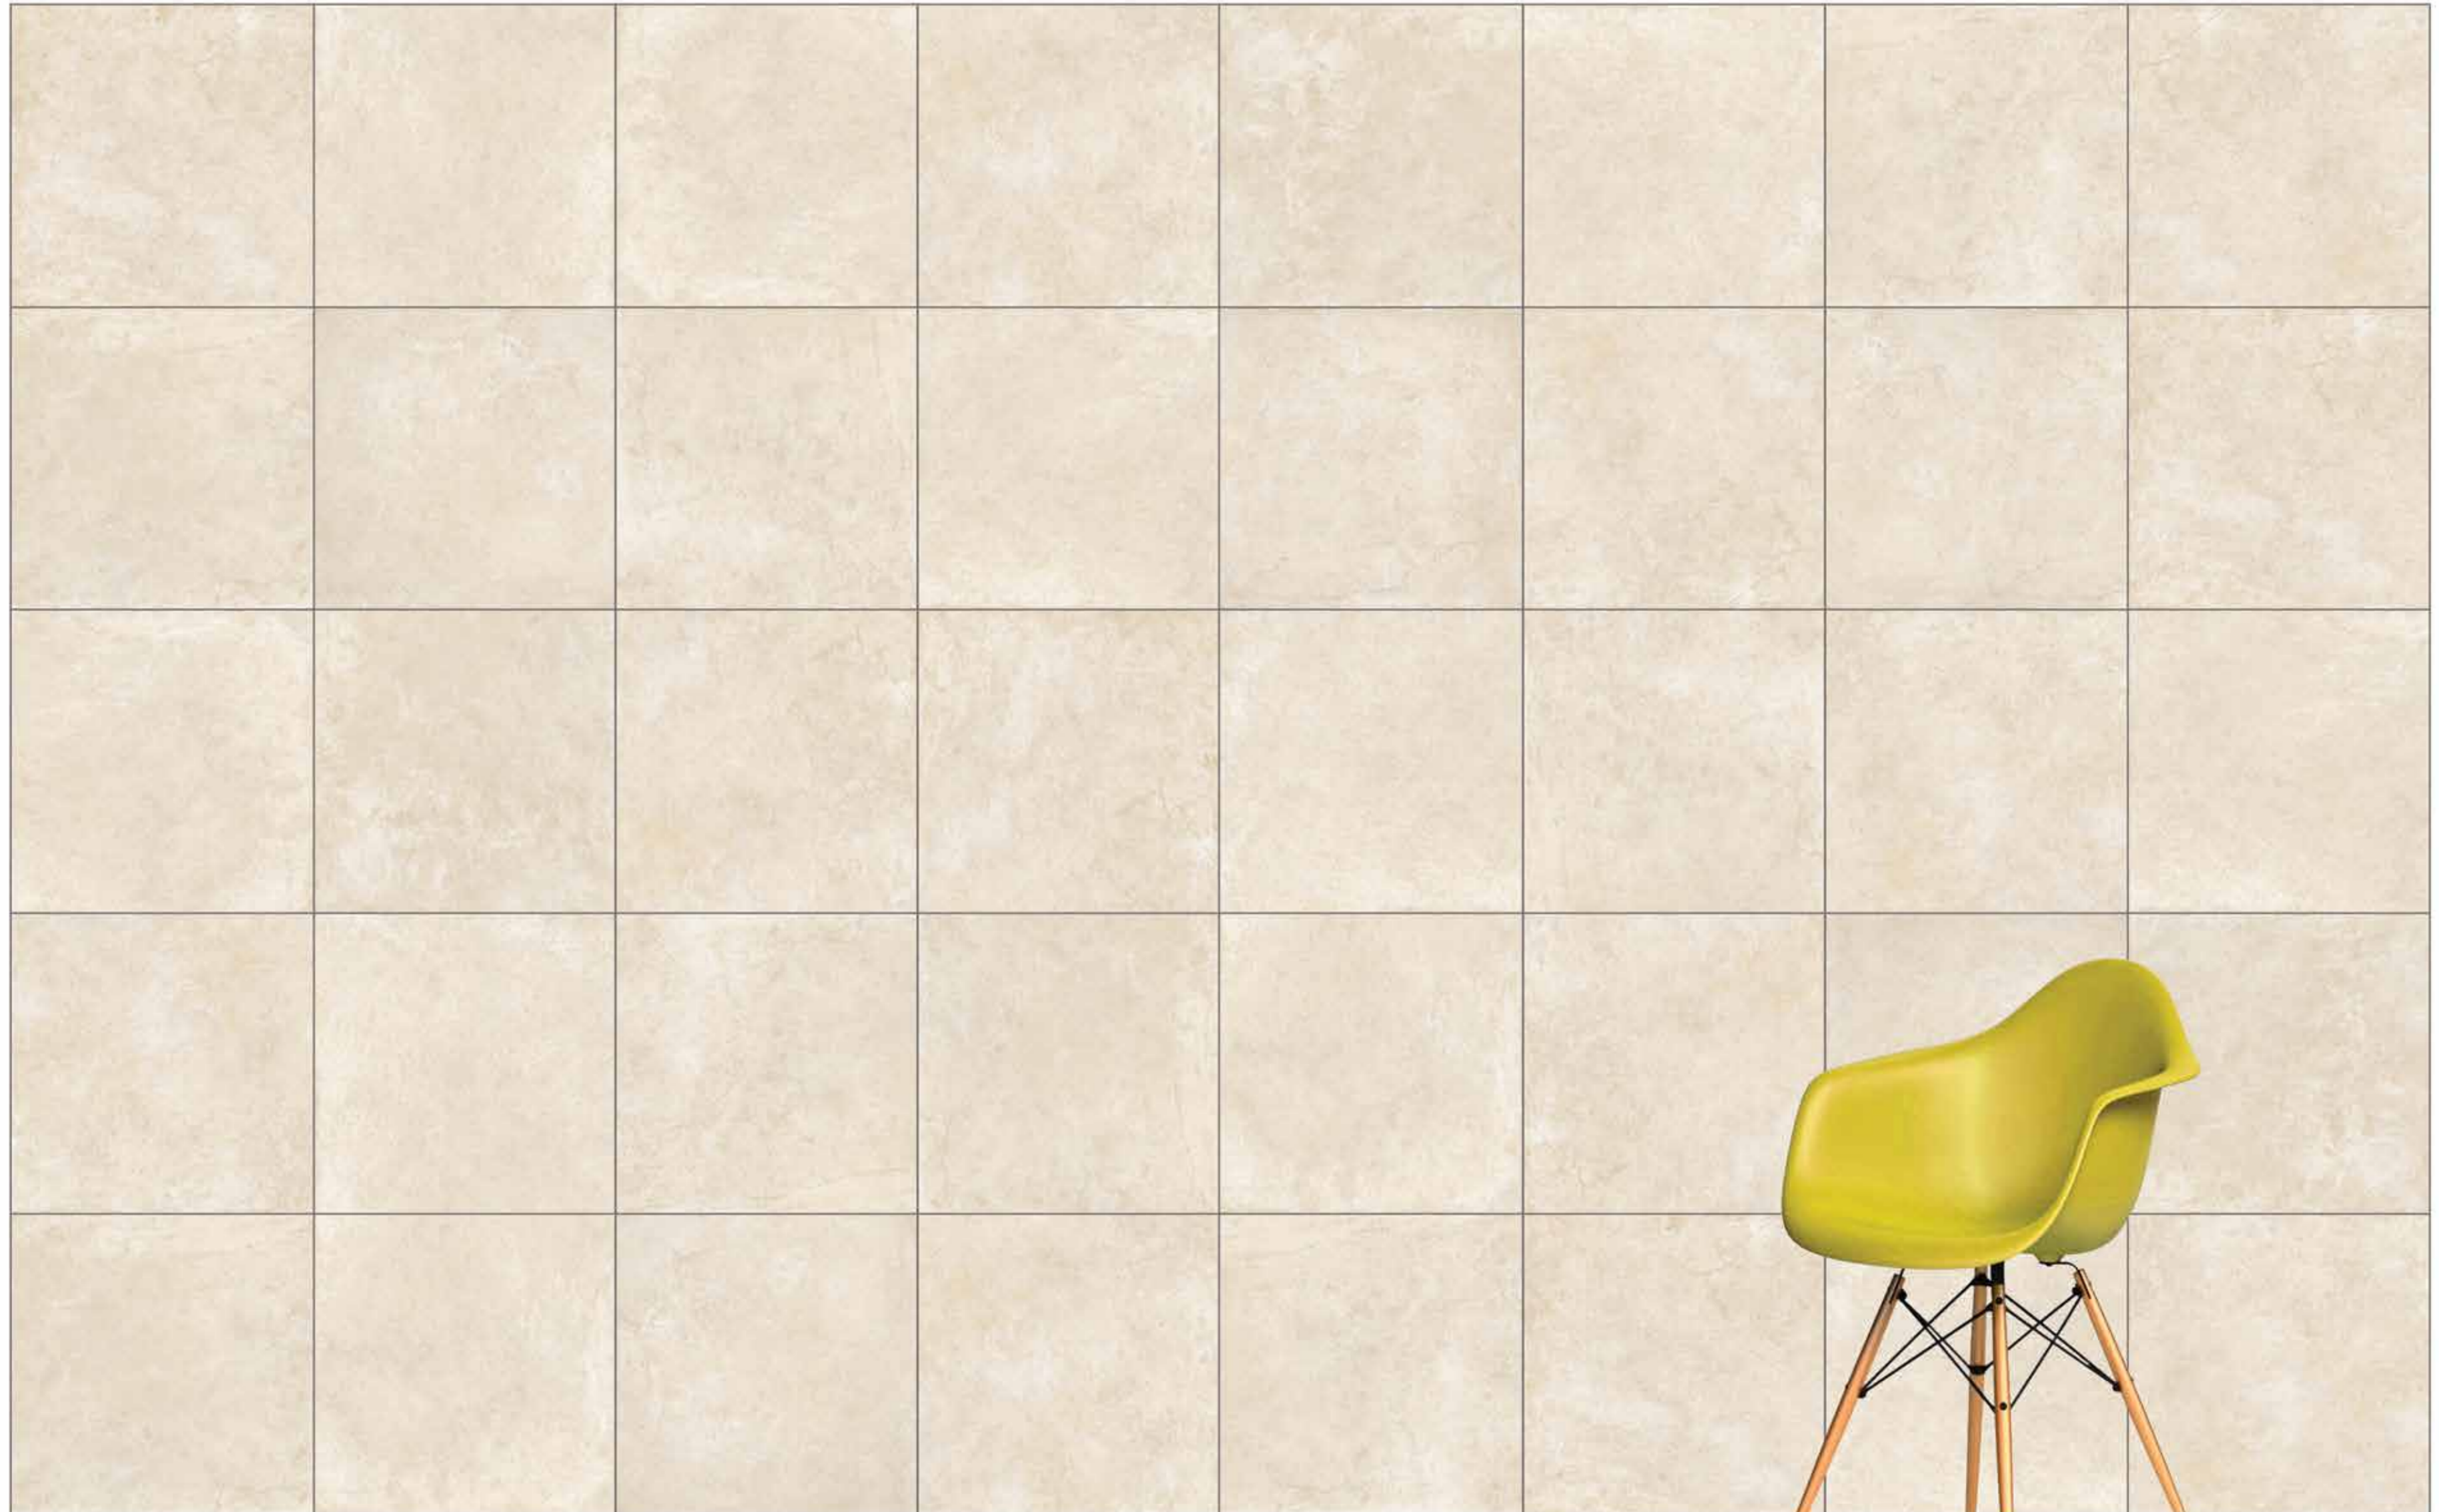

- Floor Tile
- Wall Tile
- Porcelain
- Frost Resistant
- Matt
- Non Rectified
- Rectified
- V3
- Residential
- Outdoors

reaLook
TECHNOLOGY

Meridien

Glazed Porcelain

60x60, 30x60 / R10A
Cream, Grey, Anthracite