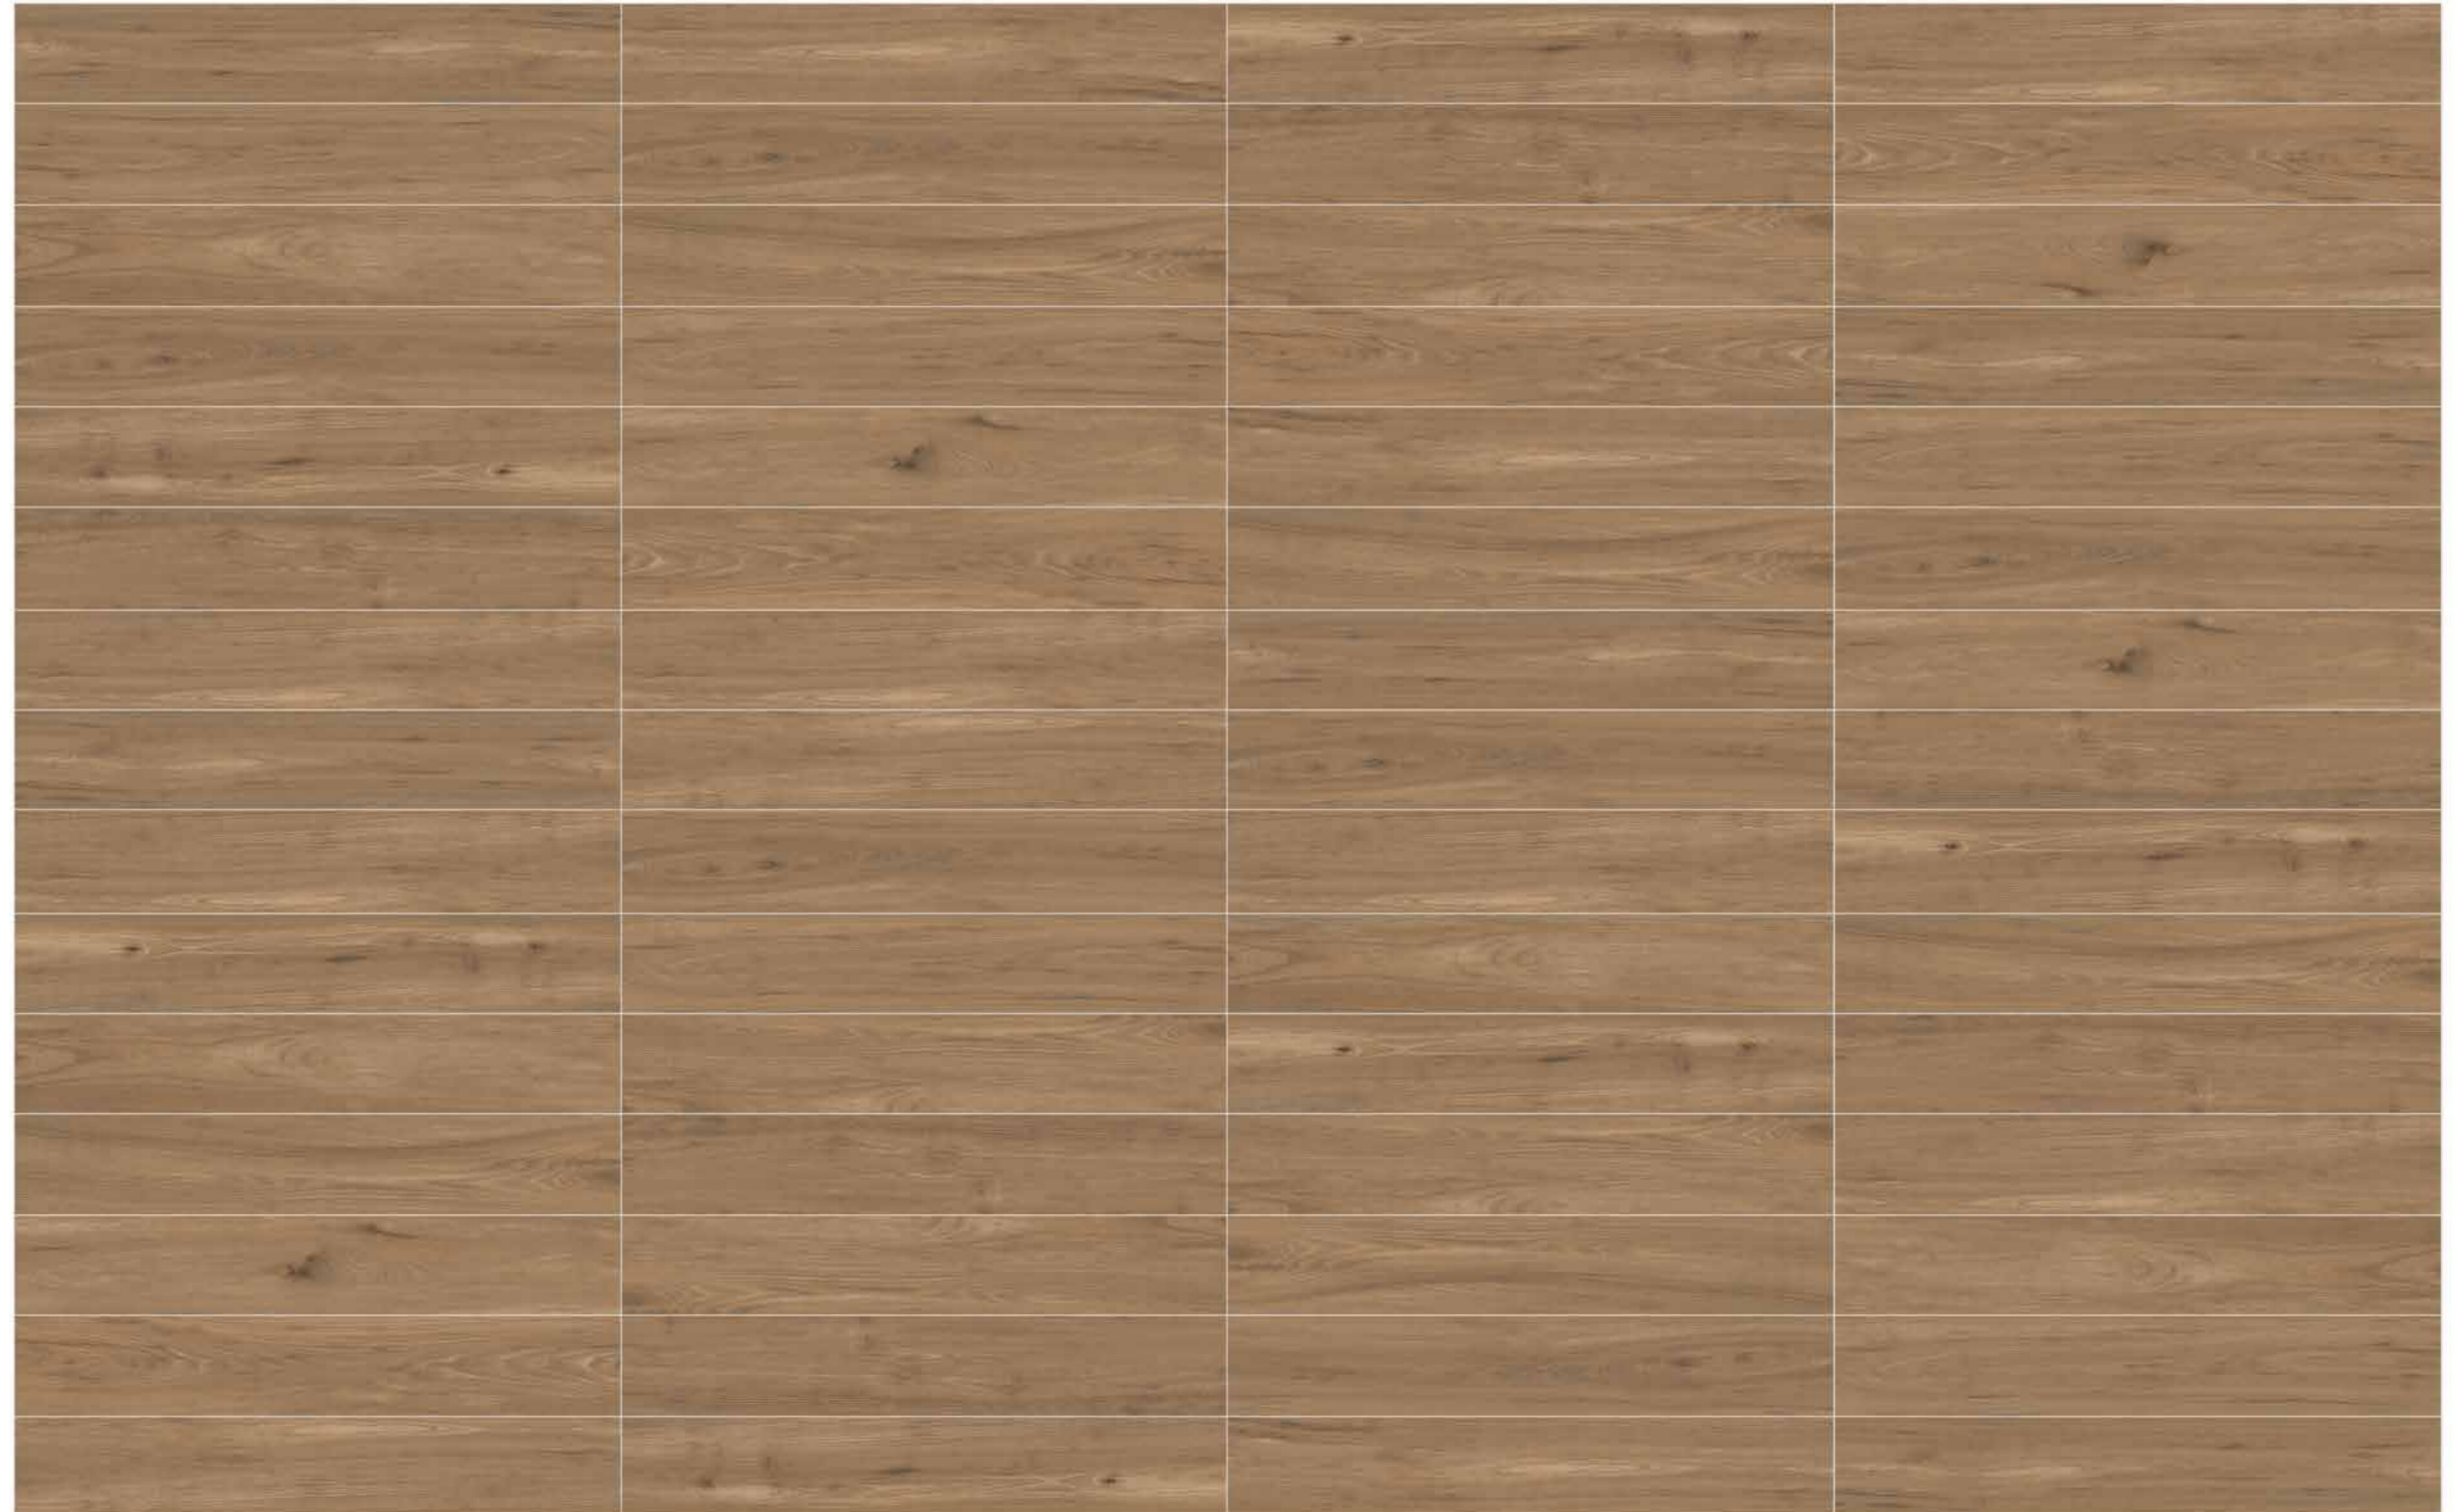

- Floor Tile
- Wall Tile
- Porcelain
- Frost Resistant
- Matt
- Non Rectified
- Rectified
- Shade Variation
- Residential
- Pool Surrounding

reaLook
TECHNOLOGY

Oakland

Glazed Porcelain

20x120, 7,5x30 / R10A, Matt
Light Oak, Natural Oak, Oak, **Dark Oak**