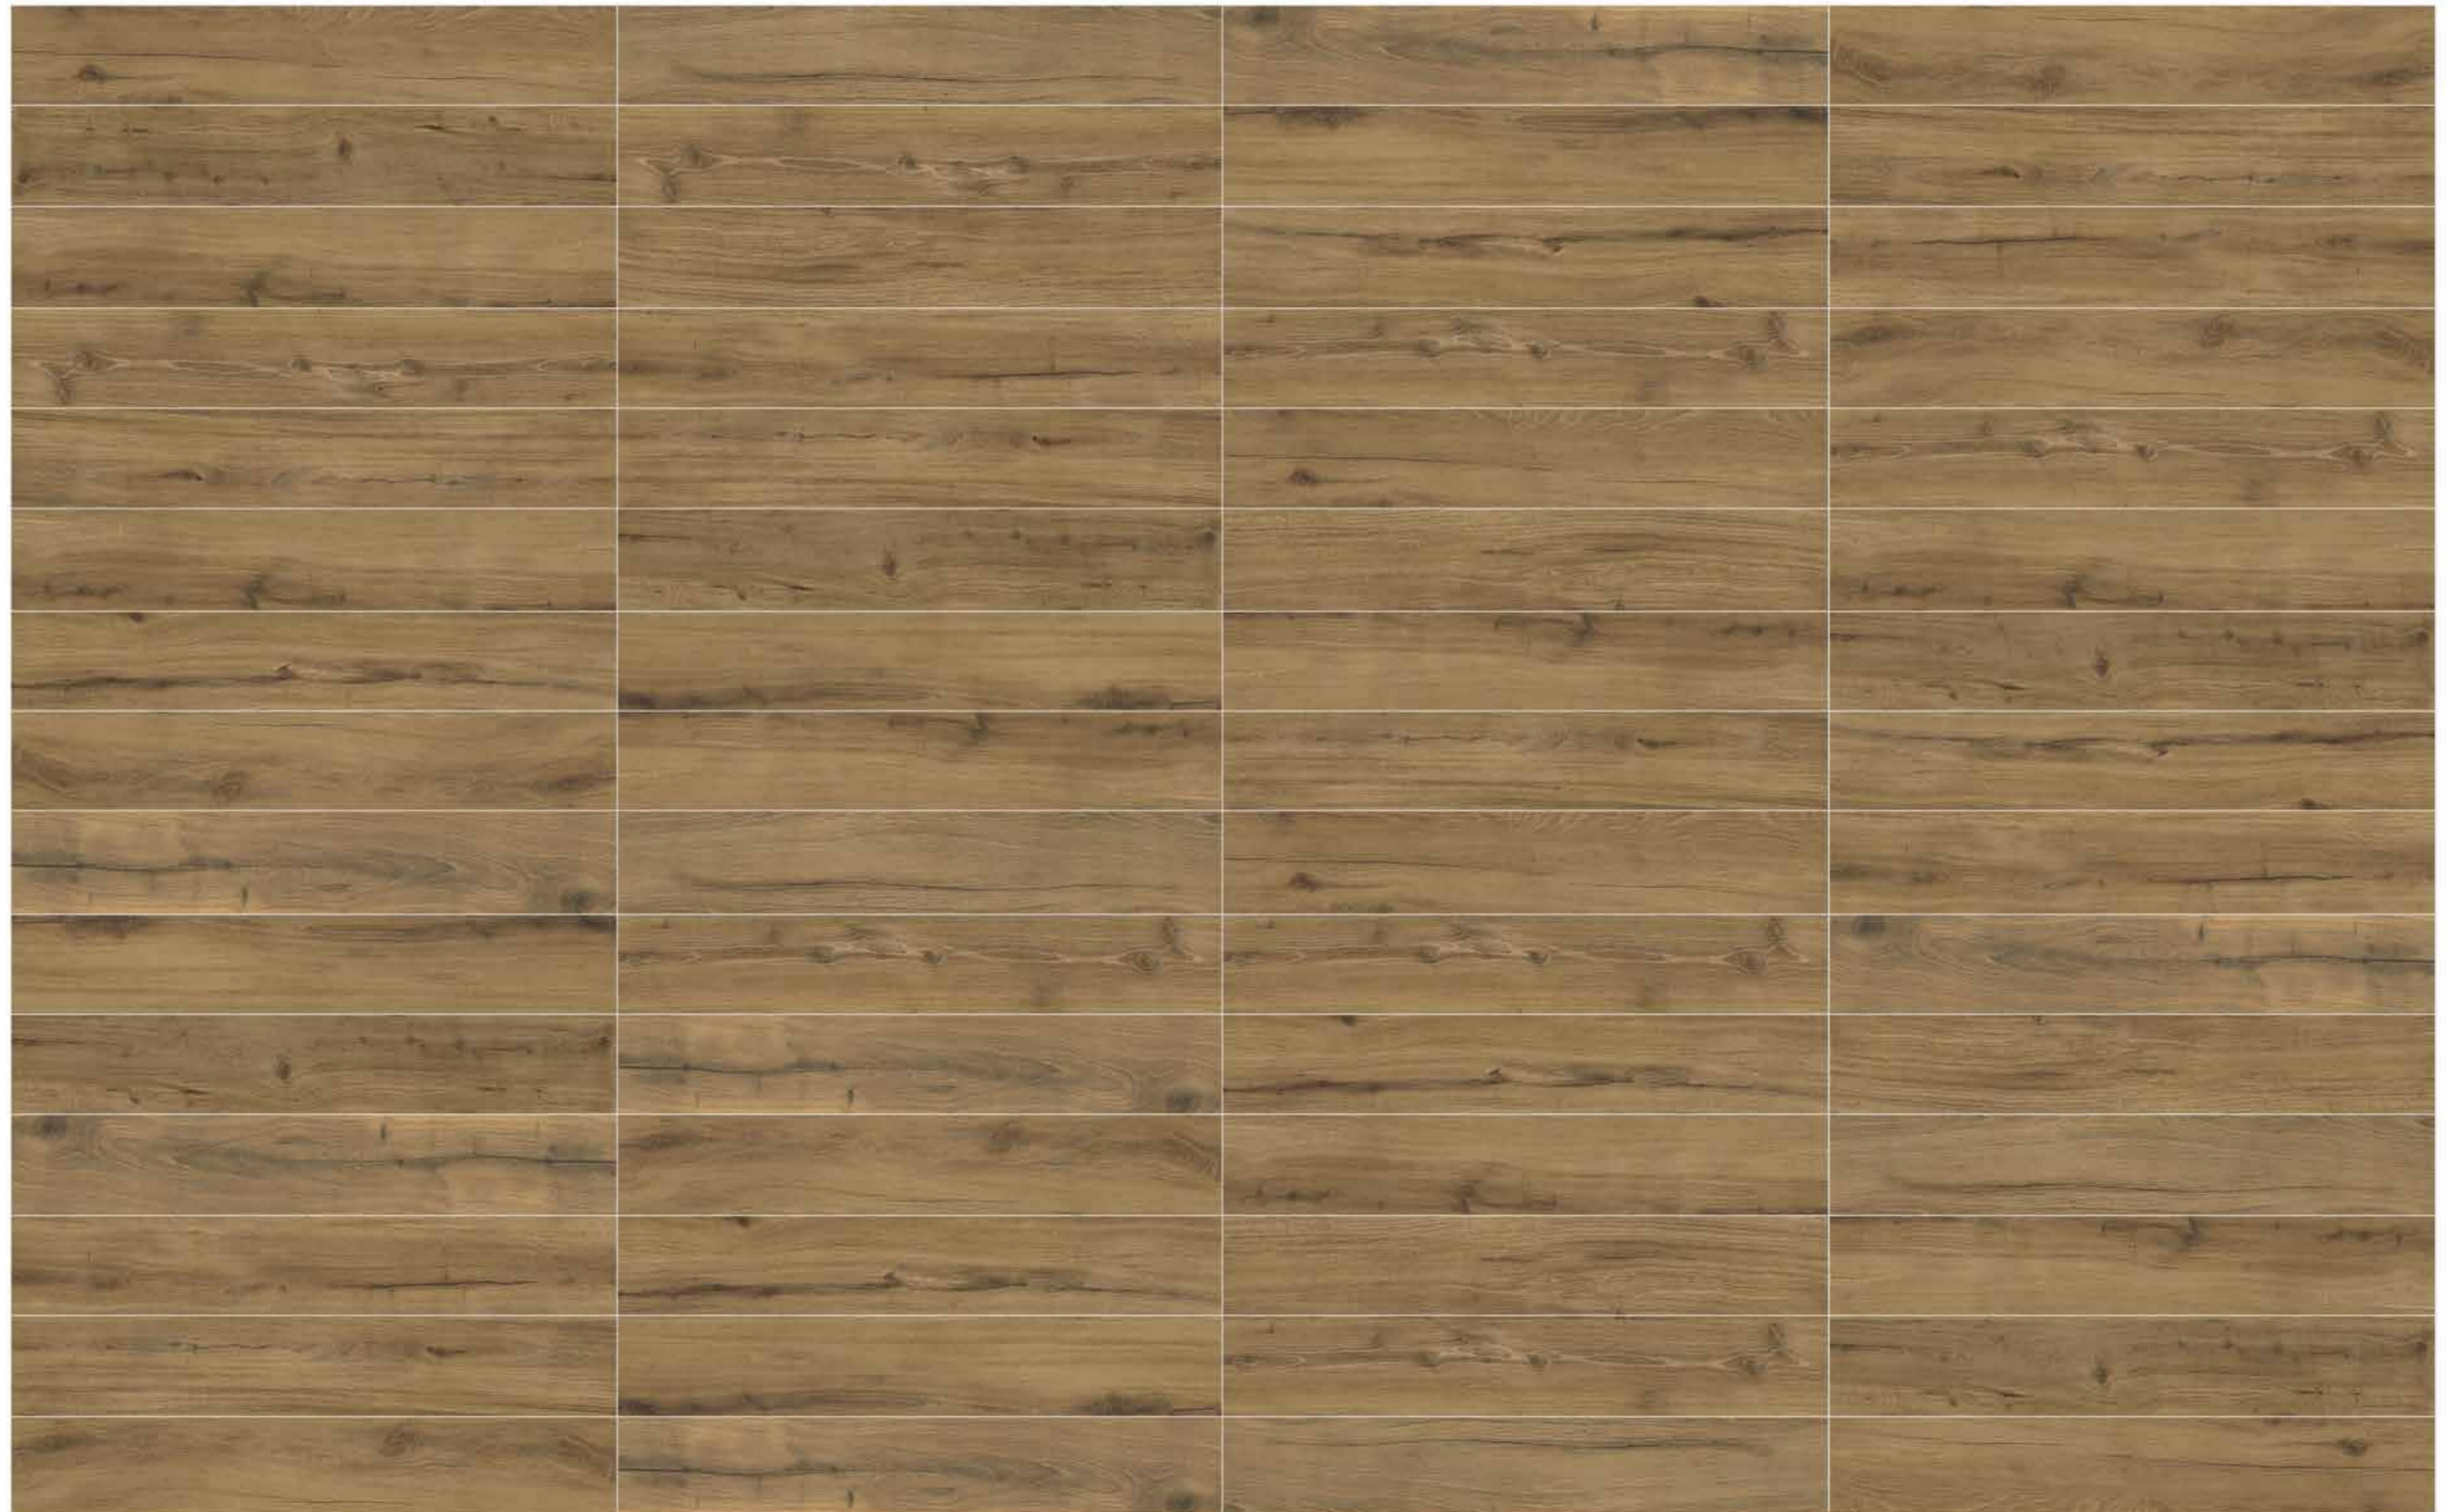

reaLook
TECHNOLOGY

Craft

Glazed Porcelain

40x120 (20 mm), 30x120, **20x120** / R10A, R11
Light Greige, Beige, **Oak**, Dark Oak, Greige

reaLook
TECHNOLOGY

Craft

Glazed Porcelain

40x120 (20 mm), 30x120, **20x120** / R10A, R11
Light Greige, Beige, Oak, **Dark Oak**, Greige