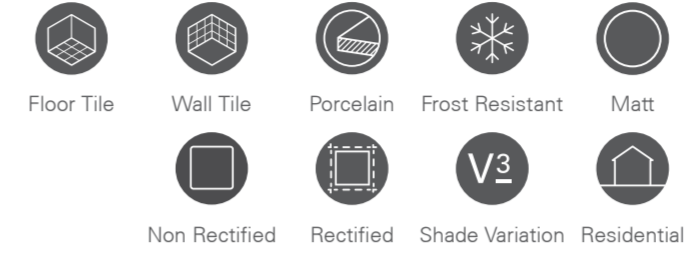

reaLook
TECHNOLOGY

Samba

Glazed Porcelain

20x120 / R10

Light Oak, Oak, Beige, Wenge

200x100 3 Canvas (6 m²)