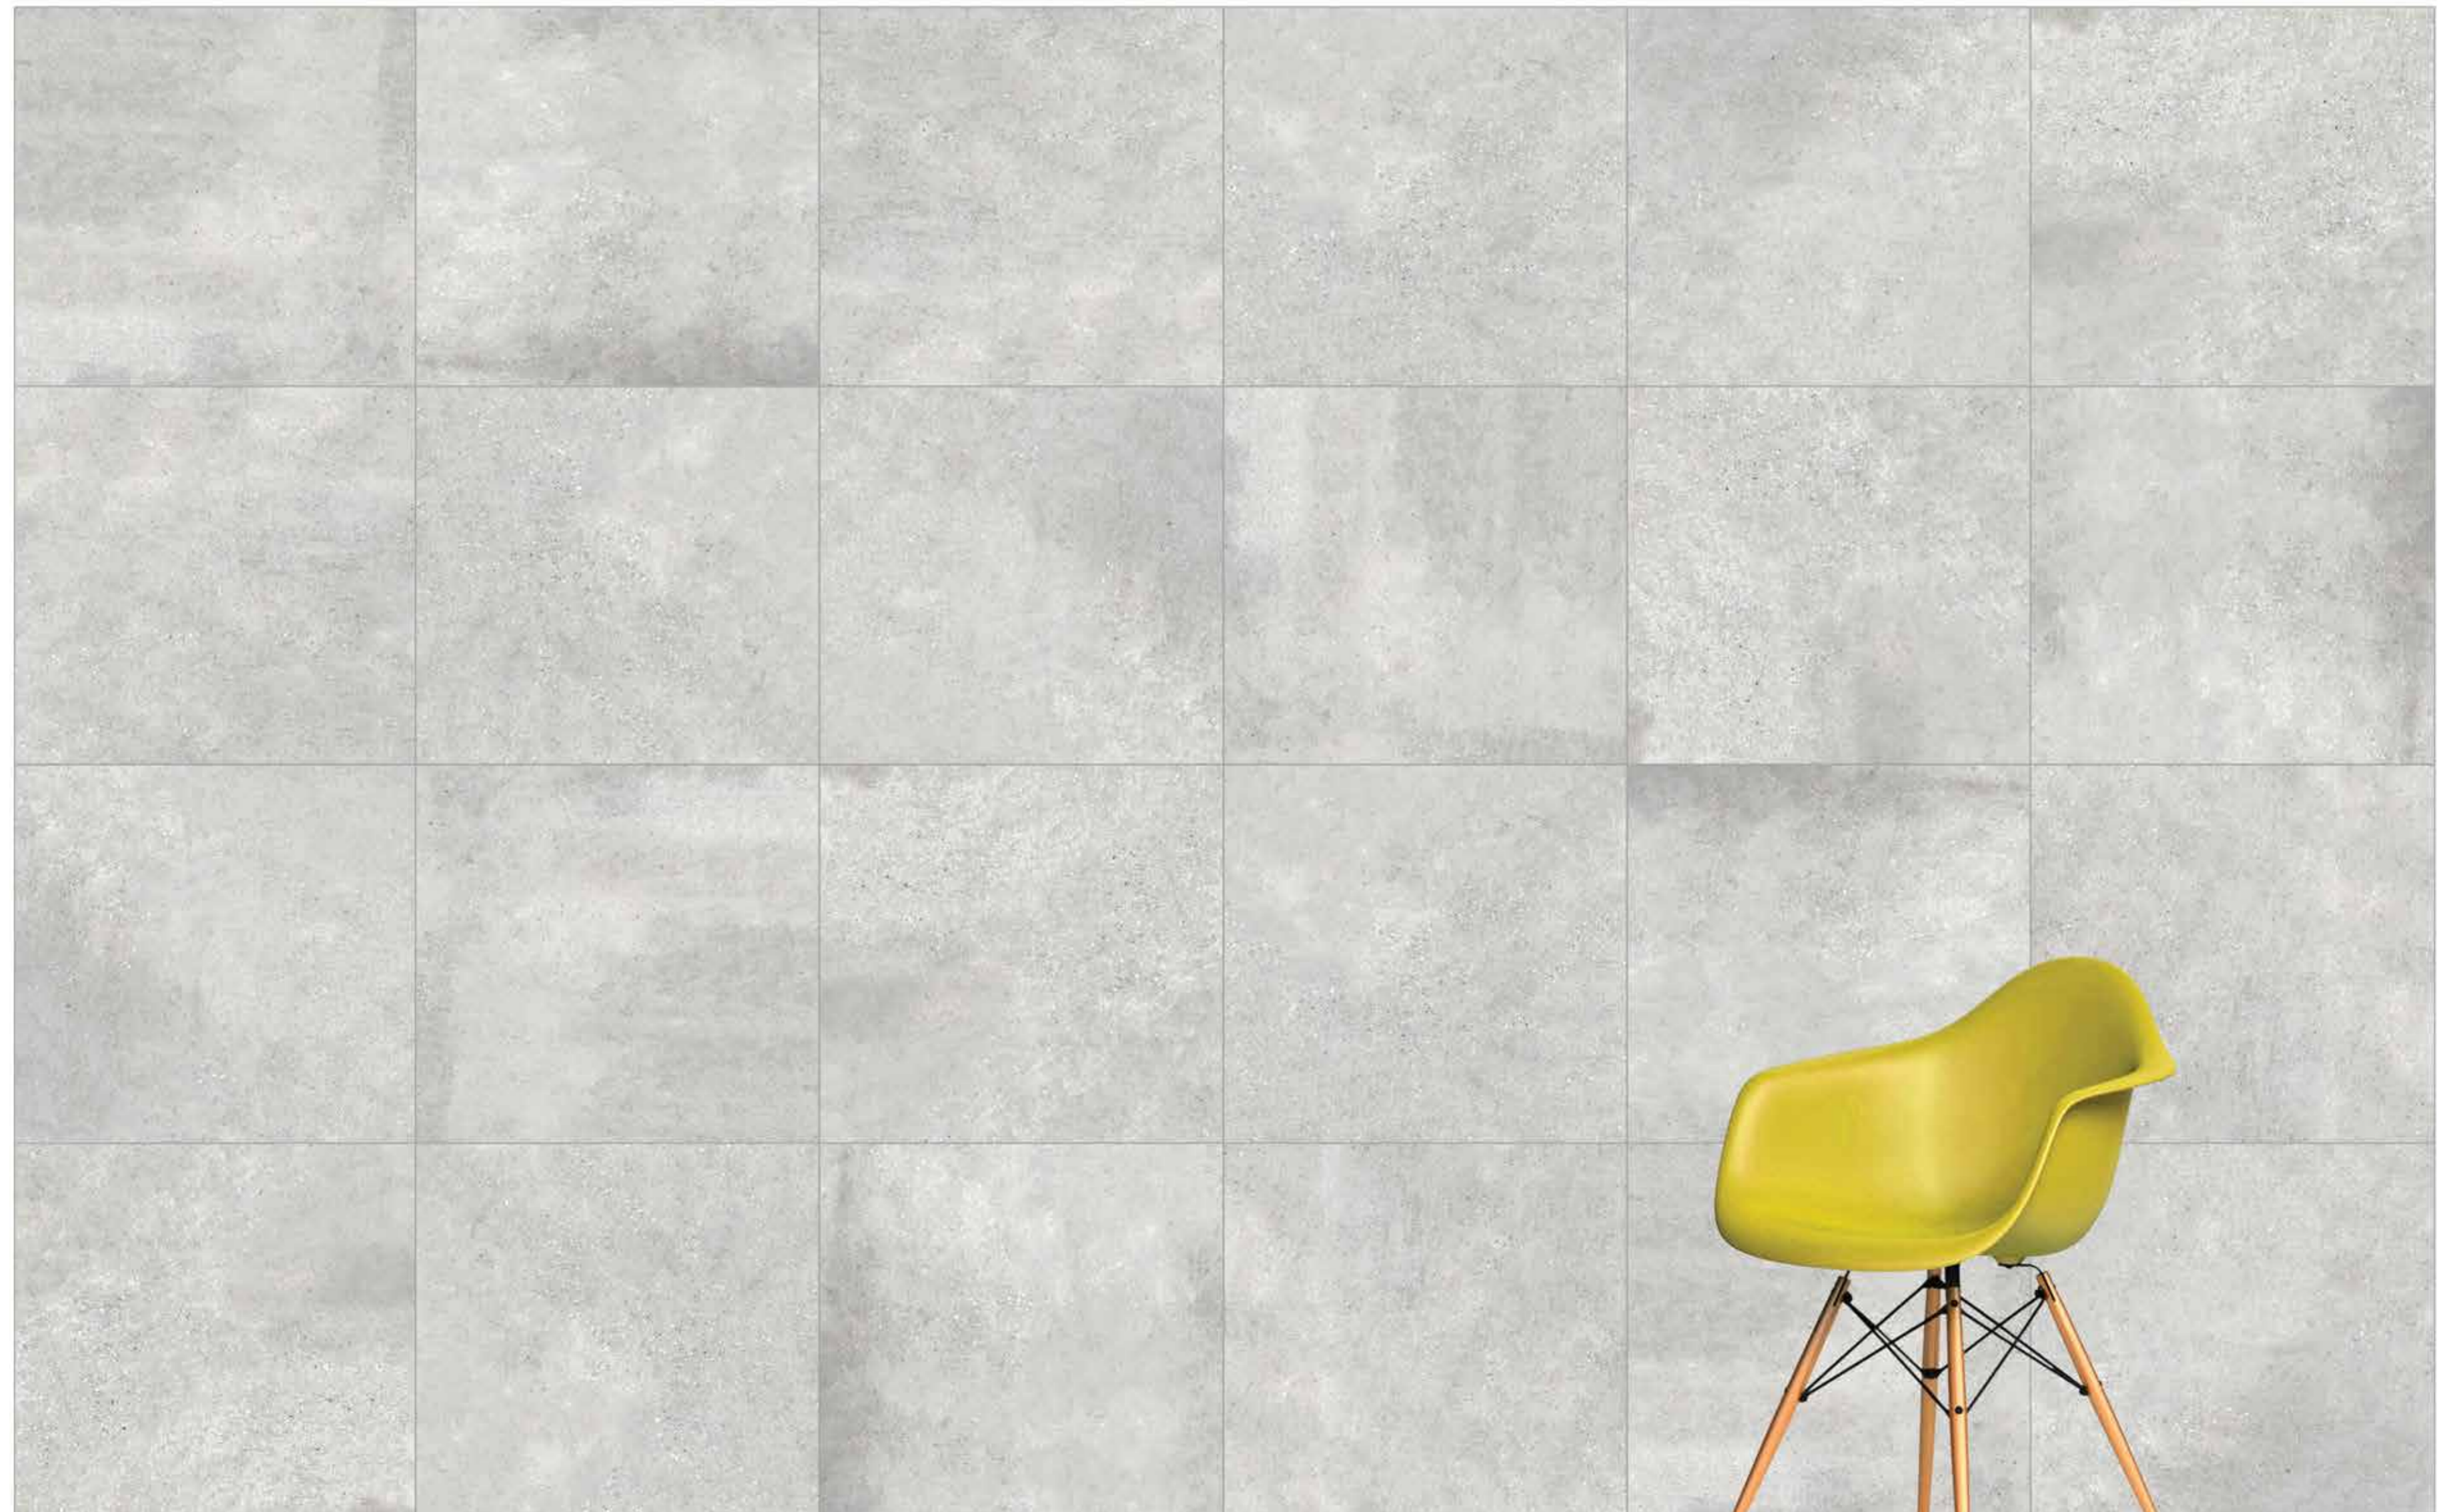

reaLook
TECHNOLOGY

CementMix

Colorbody Porcelain **80x80**, 60x60 / Micro, **Meso**, Flake / R10A, **R10B**
Fullbody Porcelain 80x80, 60x60 / Fine Geometric 1, Fine Random 2 / R10A, R11B
Light Greige, Greige, Dark Greige
Light Grey, **Grey**, Dark Grey

80x80 (6 Faces)