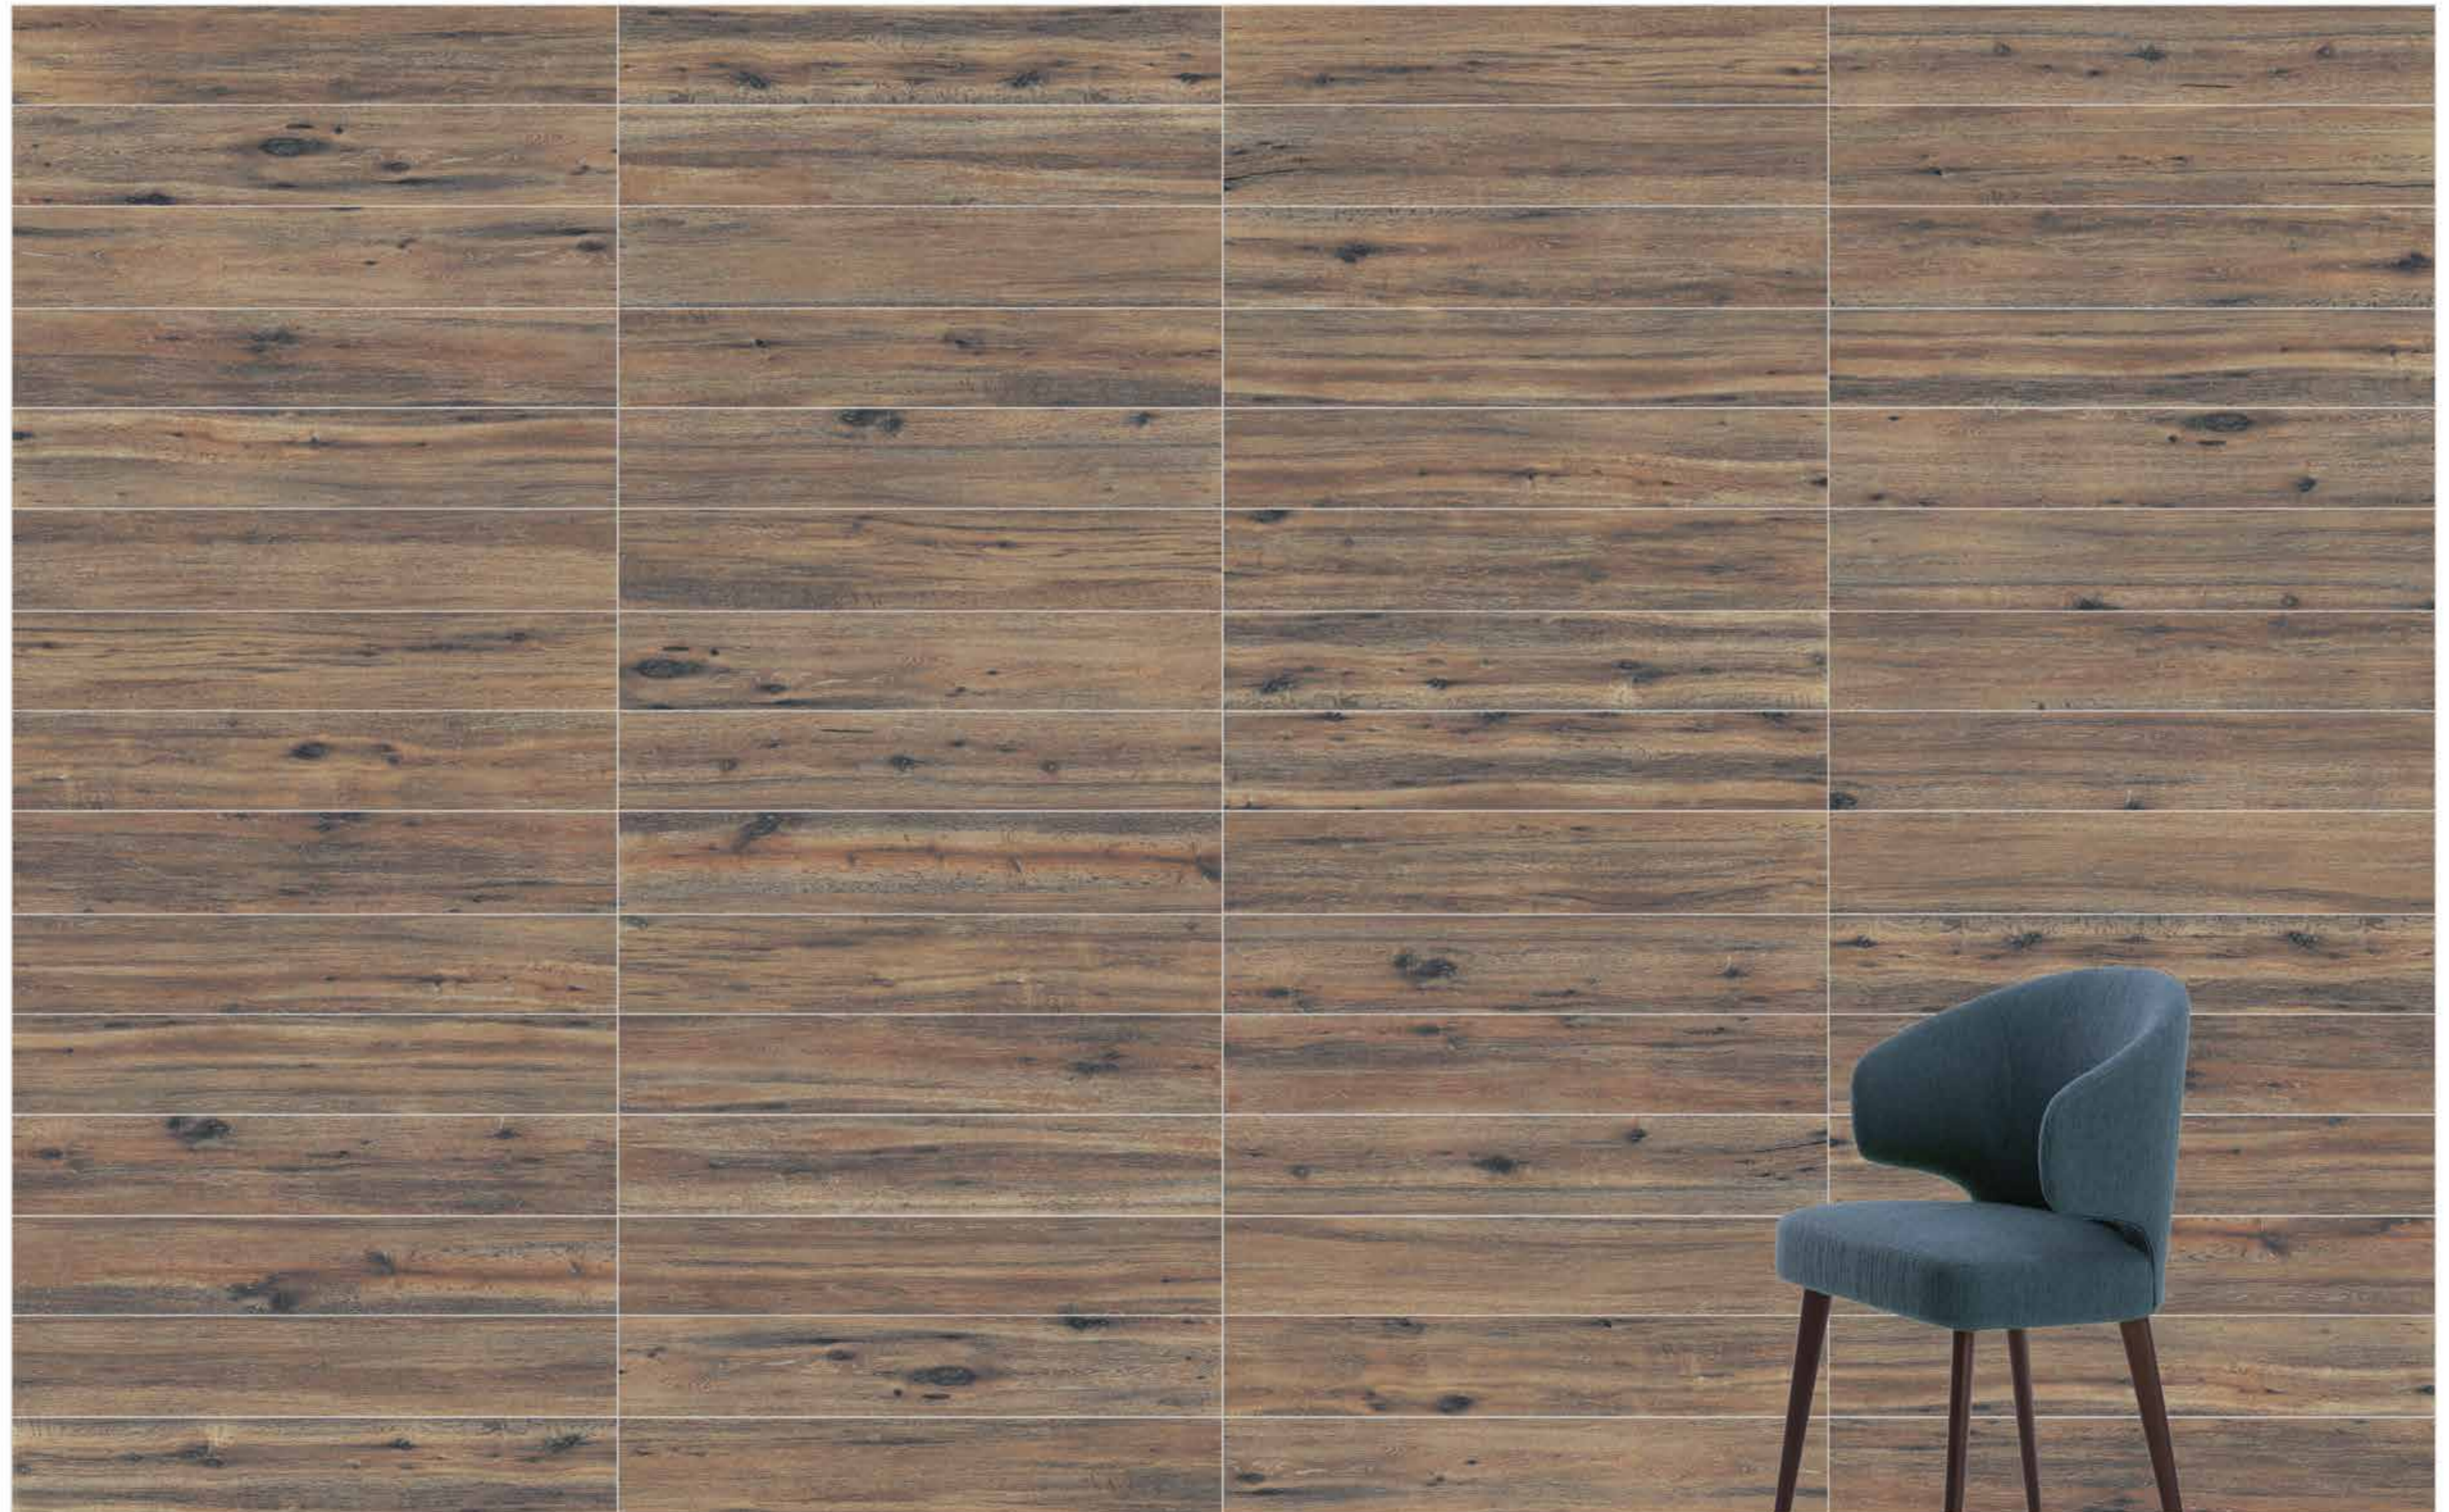

reaLook
TECHNOLOGY
Samba
Glazed Porcelain
20x120 / R10
Light Oak, Oak, Beige, **Wenge**