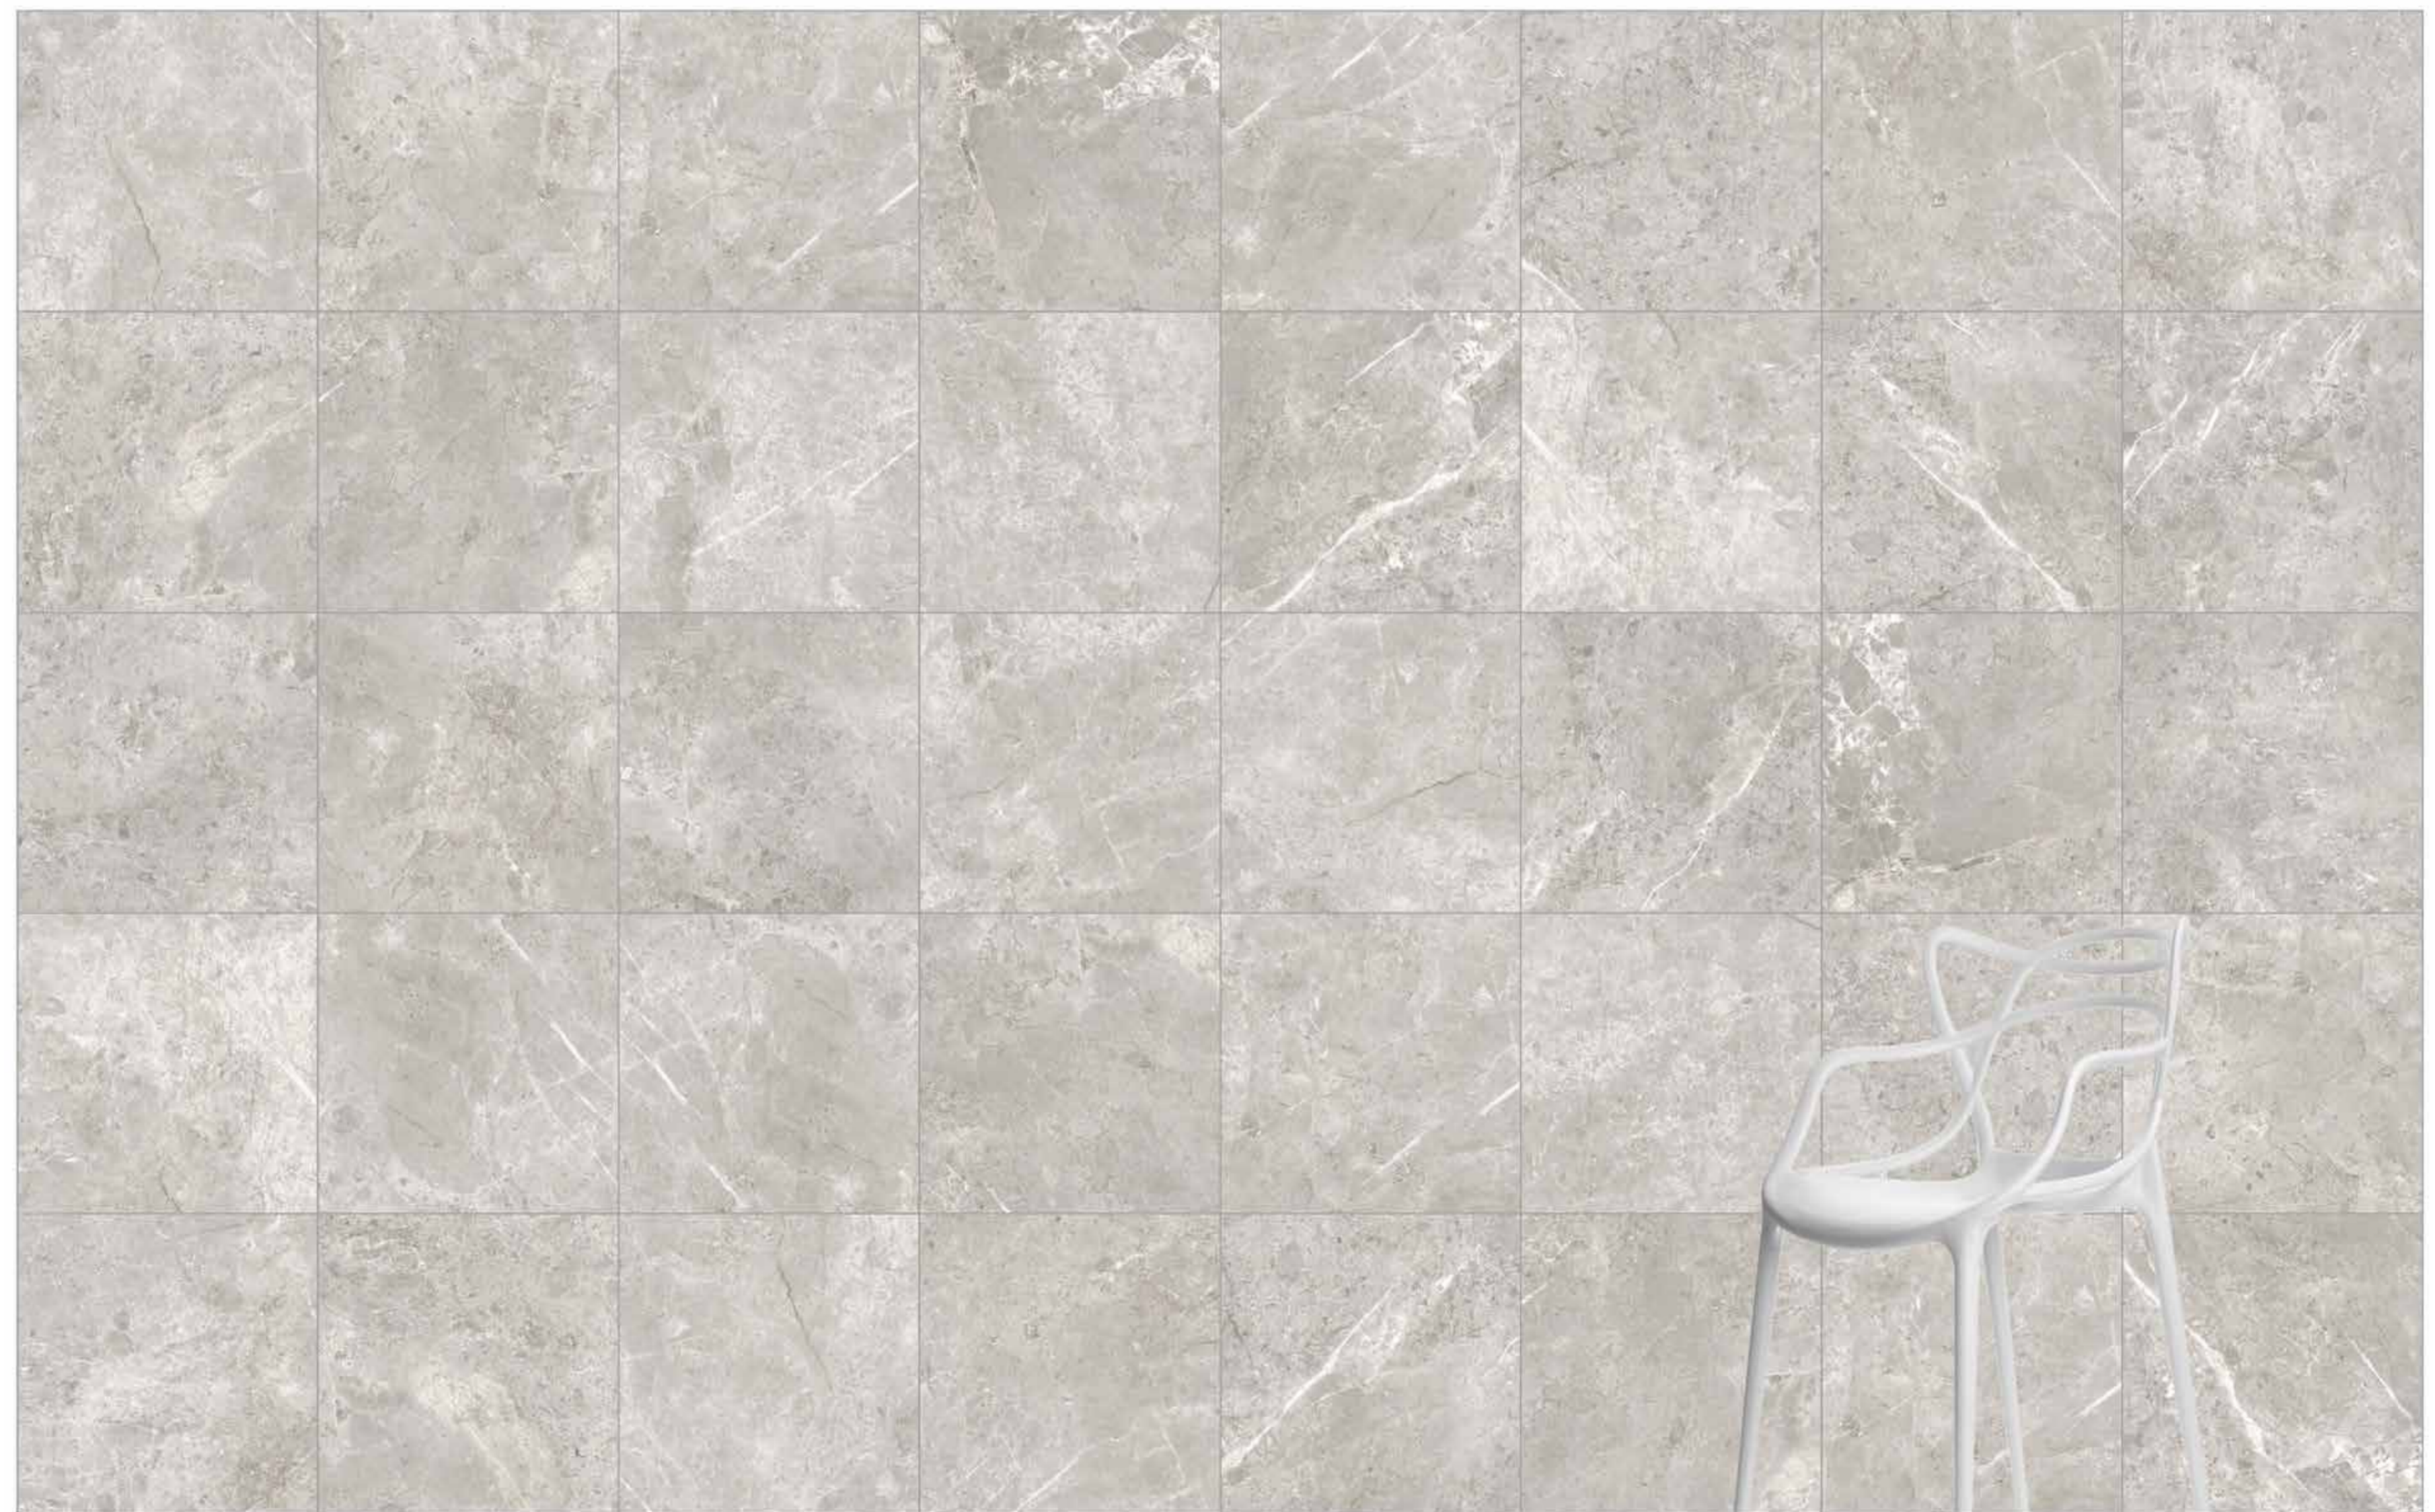

- Floor Tile
- Wall Tile
- Porcelain
- Frost Resistant
- Matt
- Rectified
- Shade Variation
- Residential
- Commercial

reaLook
TECHNOLOGY
Boscostone
Colorbody Porcelain
60x60, 30x60 / R10B
Cream, Mink, **Grey**, Anthracite