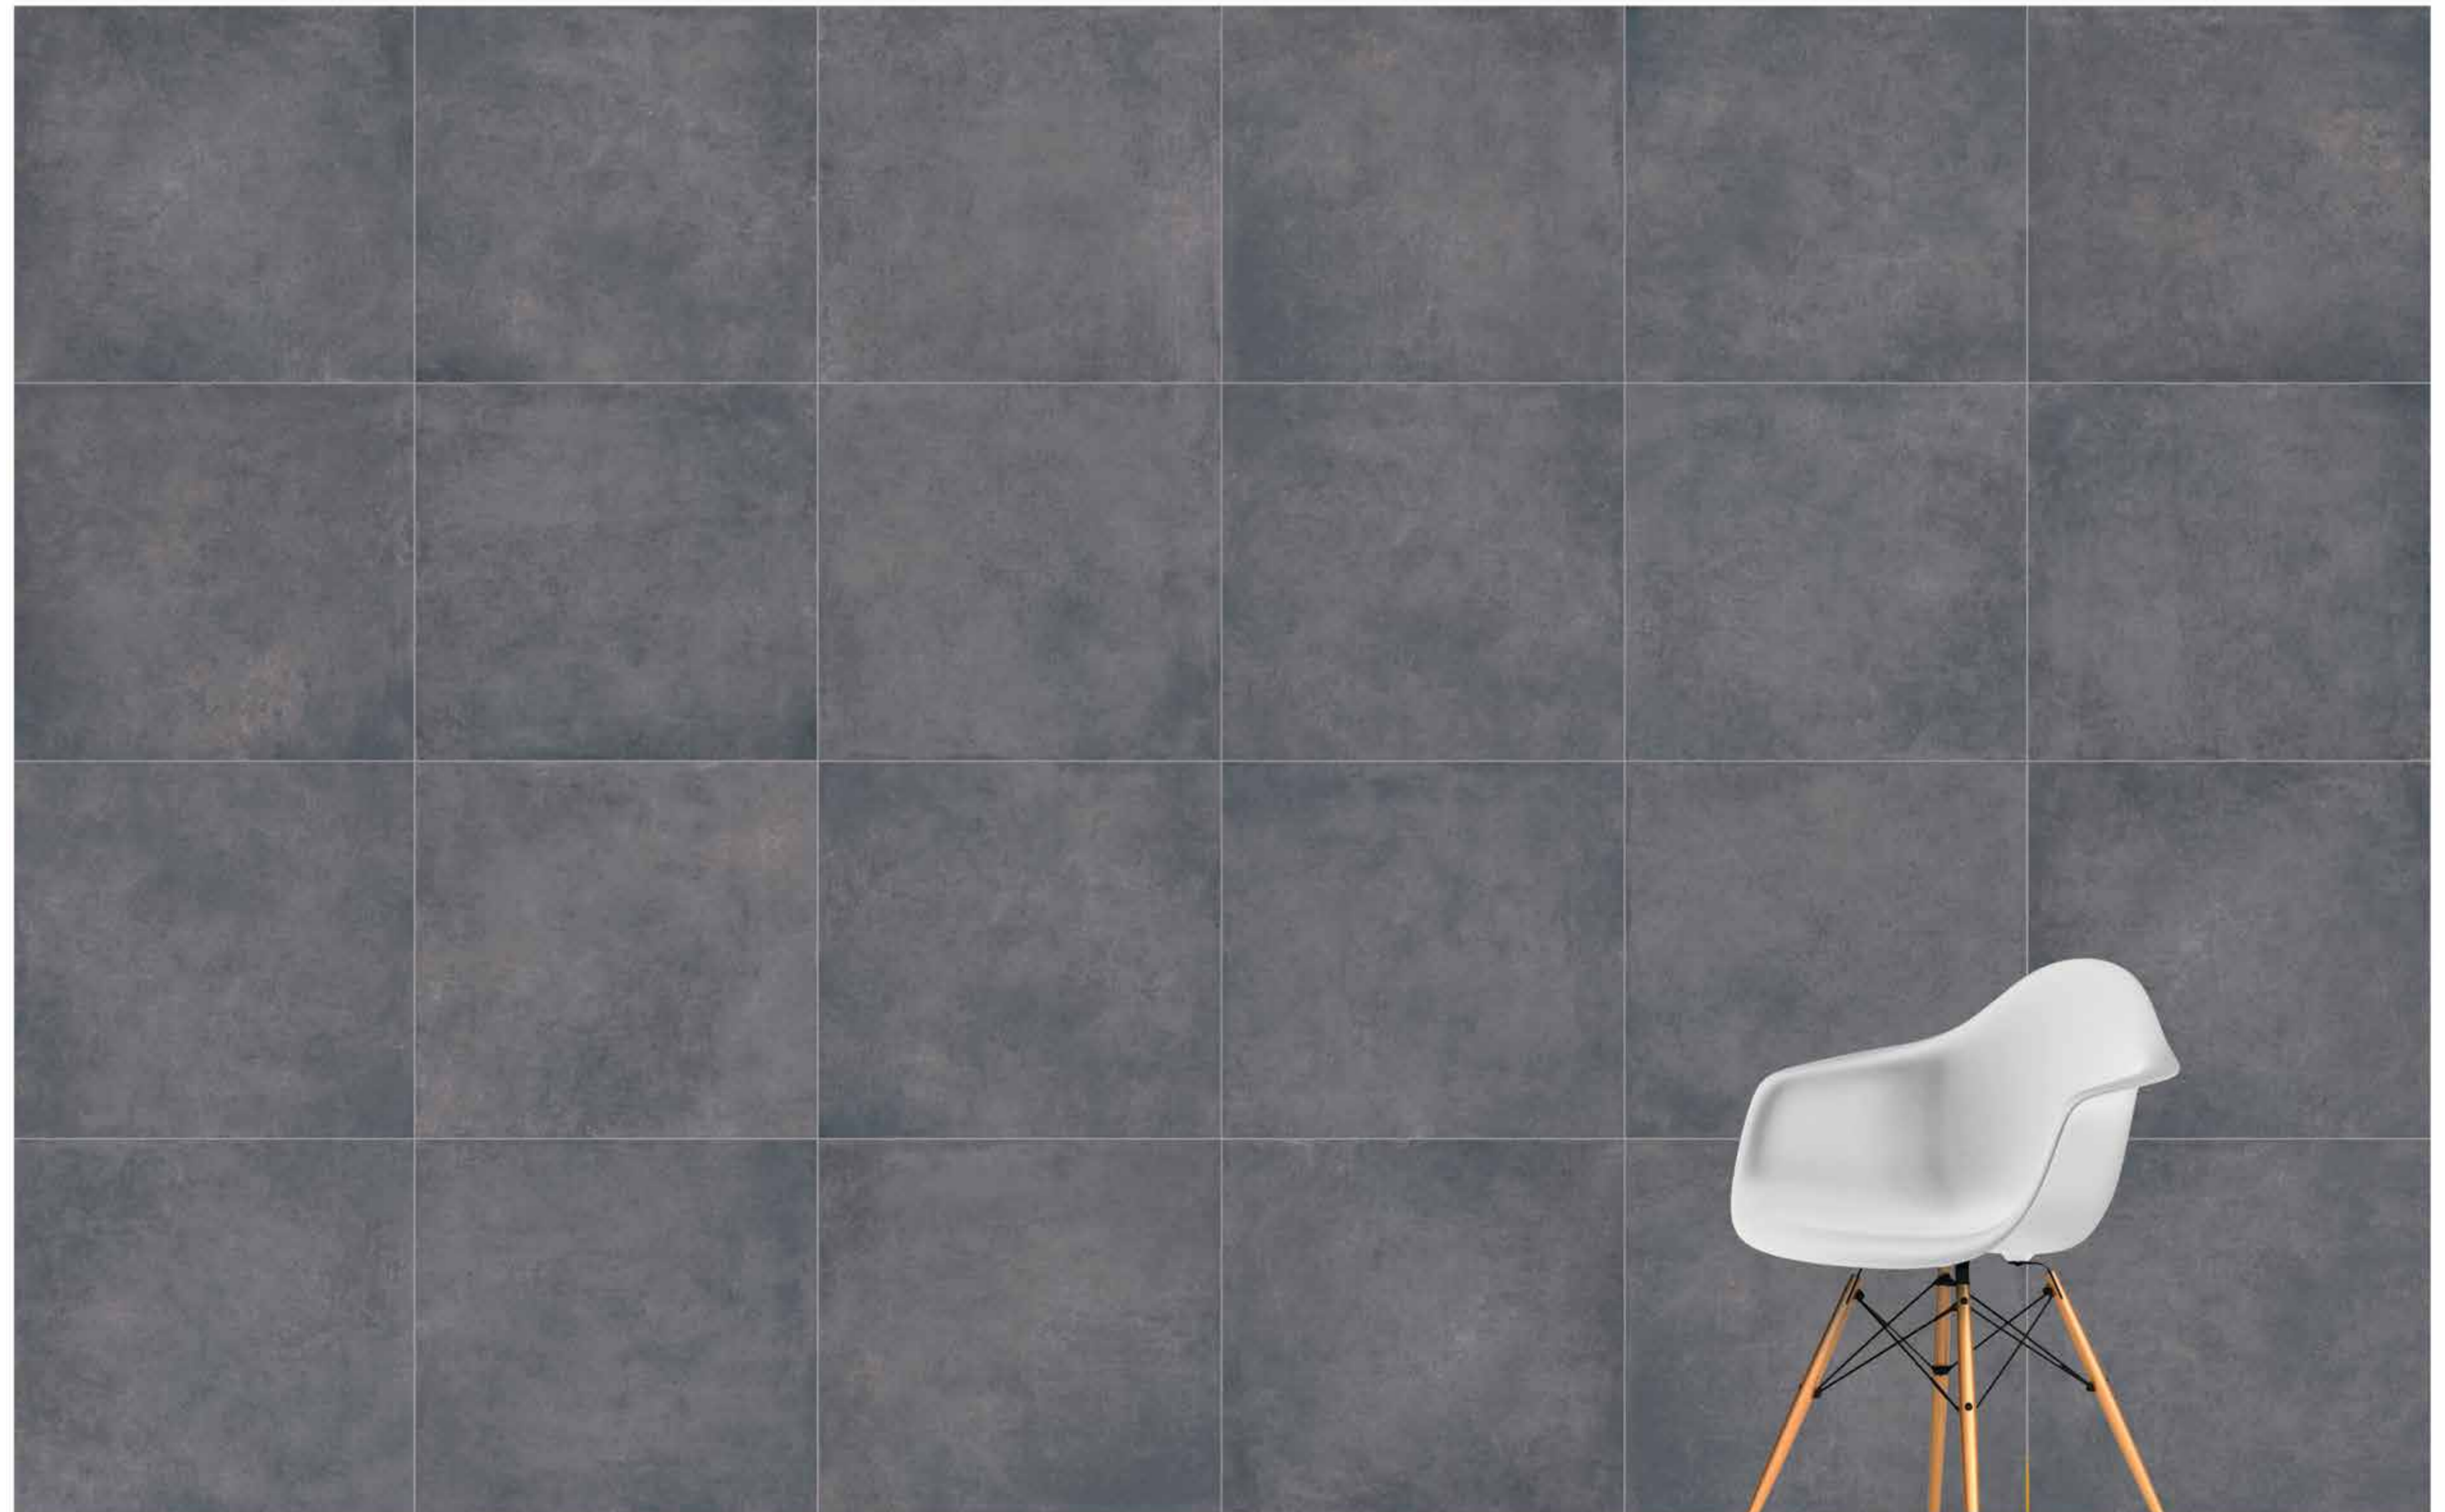

reaLook
TECHNOLOGY

Urbancrete

Colorbody Porcelain 60x120, **80x80**, 40x80, 60x60, 30x60, 45x45, 30x30 / R9 LPR, R10A, R11C
White, Grey, Dark Grey, Mink, Dark Greige, **Anthracite**