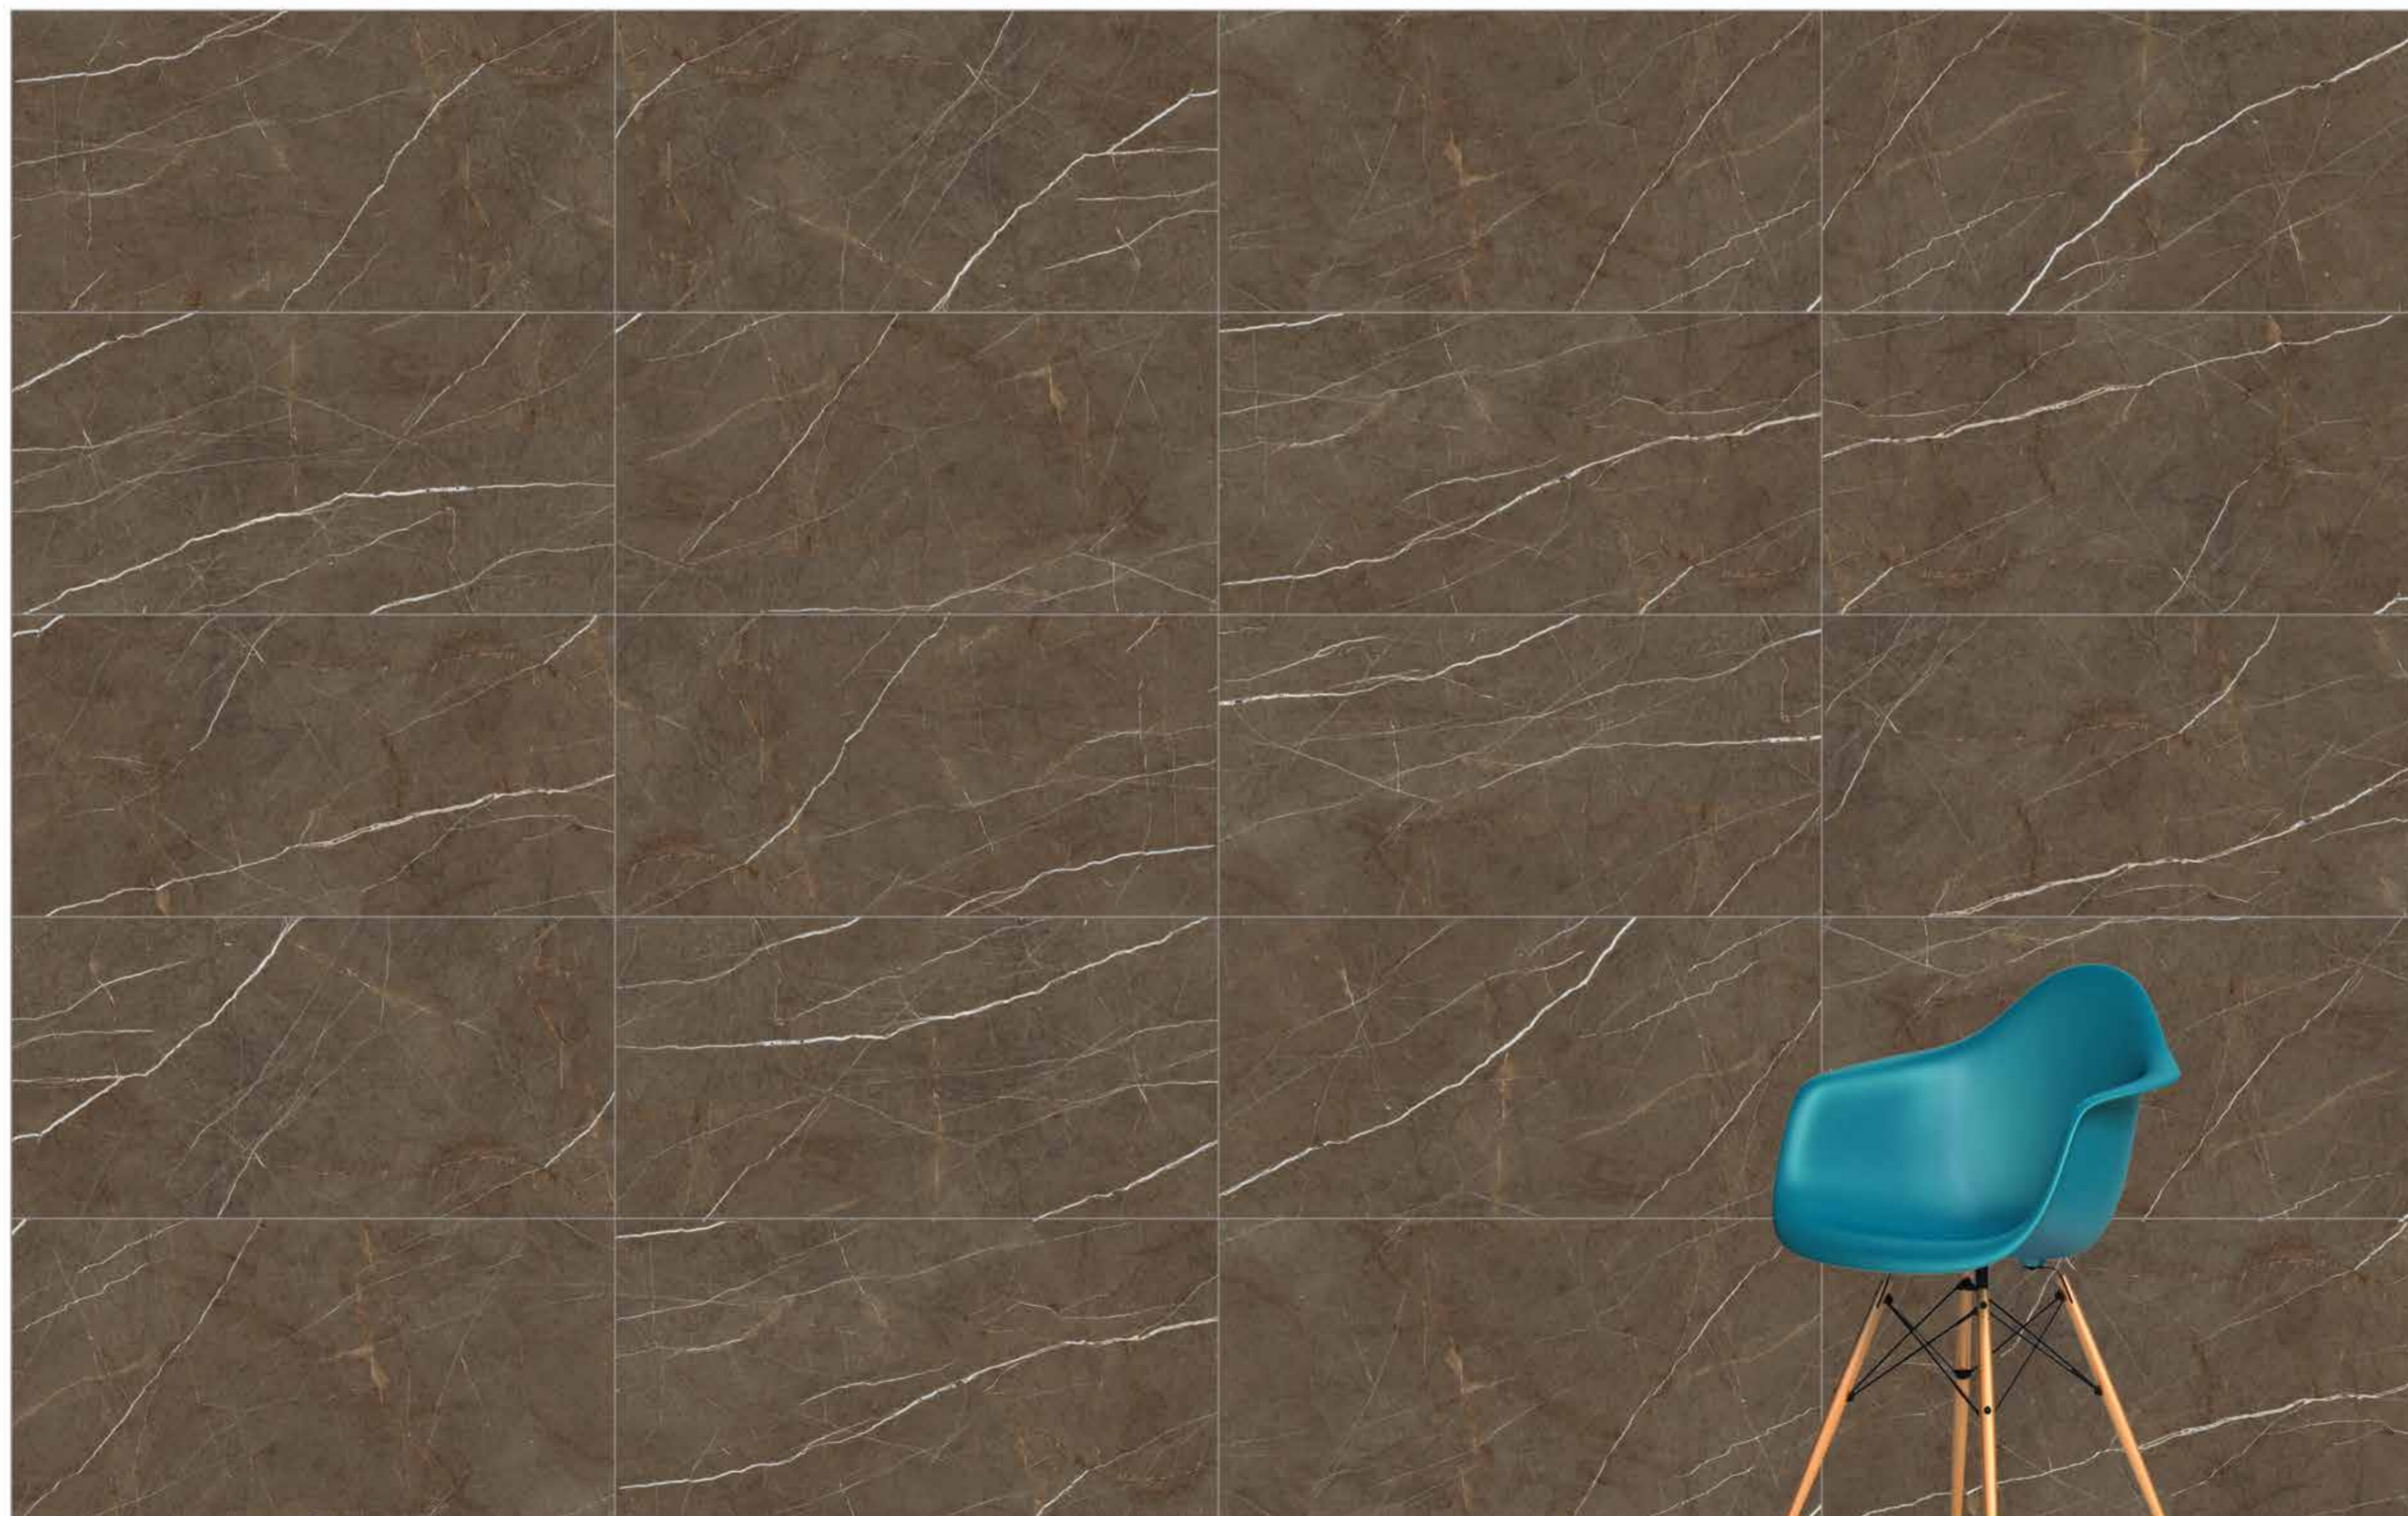

reaLook
TECHNOLOGY

Marmorì

Glazed Porcelain

60x120, 60x60, 30x60 / FLPR
Gold Calacatta White, Carrara White, Pulpis Ivory, Royal Ivory
Fior Greige, Cloud Grey, **Pulpis Bronze**, St. Laurent Black