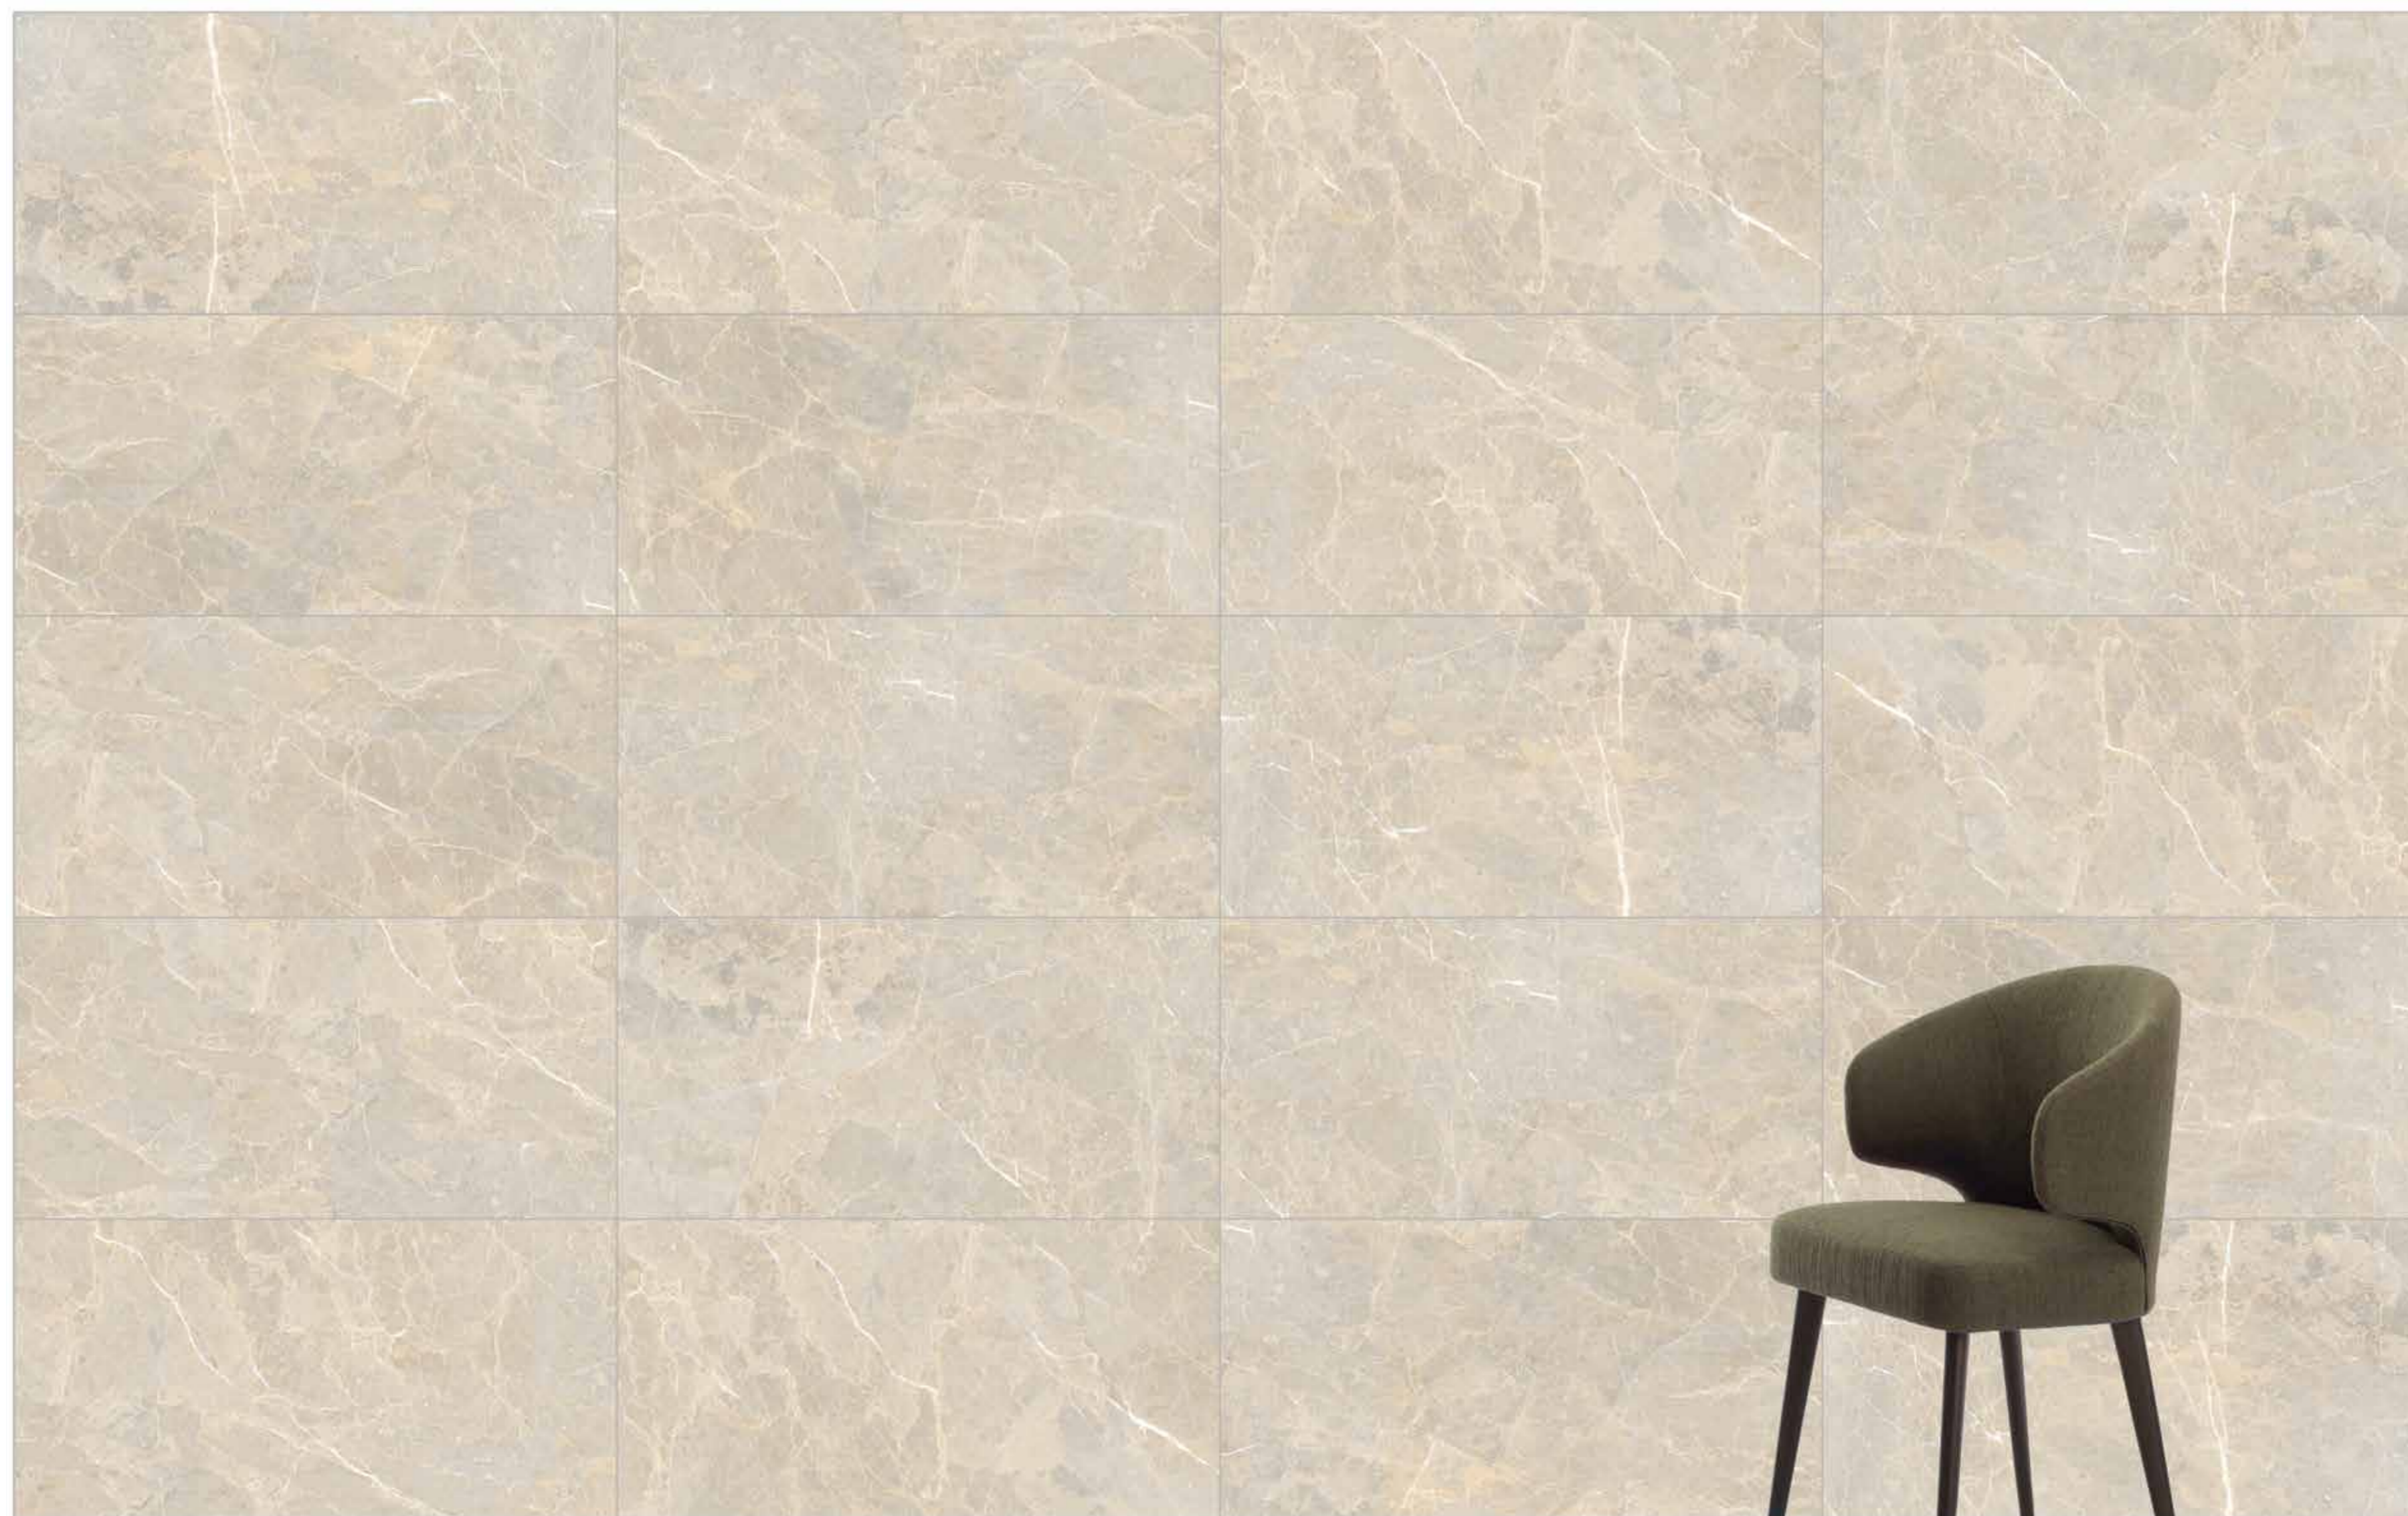

- Floor Tiles
- Wall Tiles
- Porcelain
- Frost Resistance
- Full Lappato
- Rectified
- Shade Variation
- Facade
- Residential

reaLook
TECHNOLOGY

Marmorì

Glazed Porcelain

60x120, 60x60, 30x60 / FLPR
Gold Calacatta White, Carrara White, **Pulpis Ivory**, Royal Ivory
Fior Greige, Cloud Grey, Pulpis Bronze, St. Laurent Black