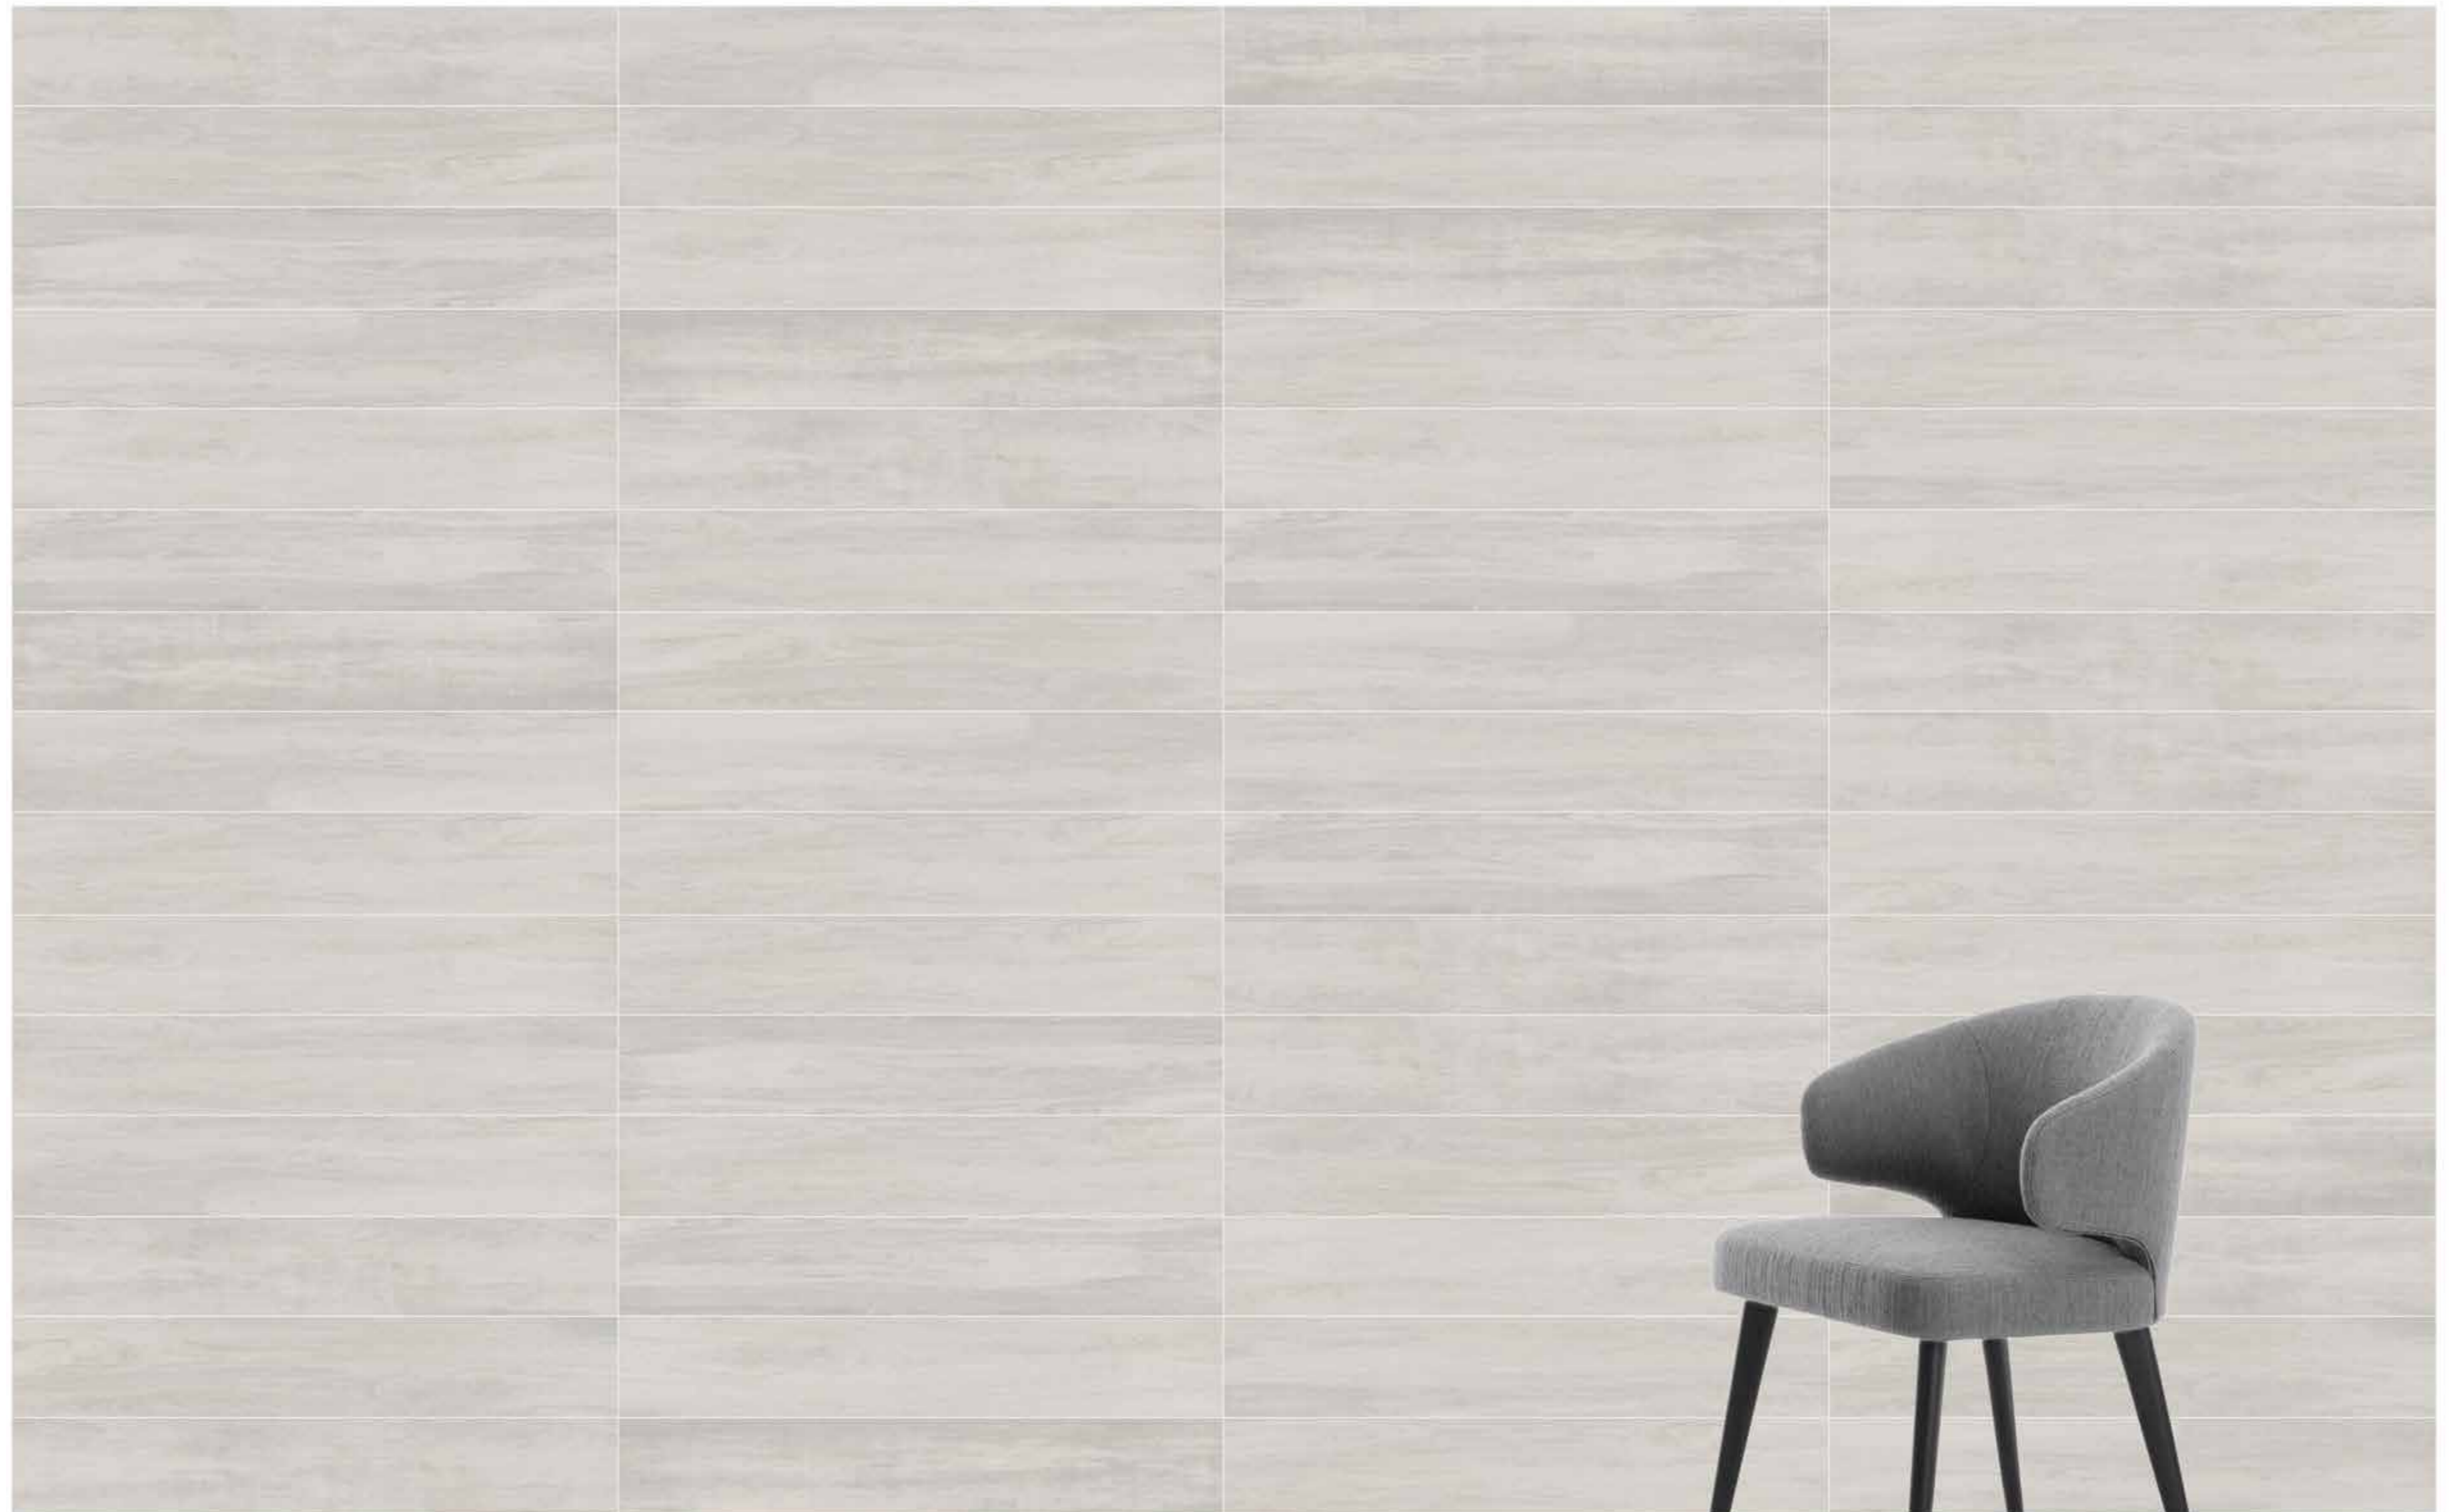

reaLook
TECHNOLOGY
Samba
Glazed Porcelain
20x120 / R10
Light Oak, Oak, Beige, **Wenge**

reaLook
TECHNOLOGY

Urbanwood

Glazed Porcelain

20x120 / R10A

Mink, Dark Greige, Grey, Dark Grey
Light Oak, Natural Oak, Oiled Oak, Dark Oak