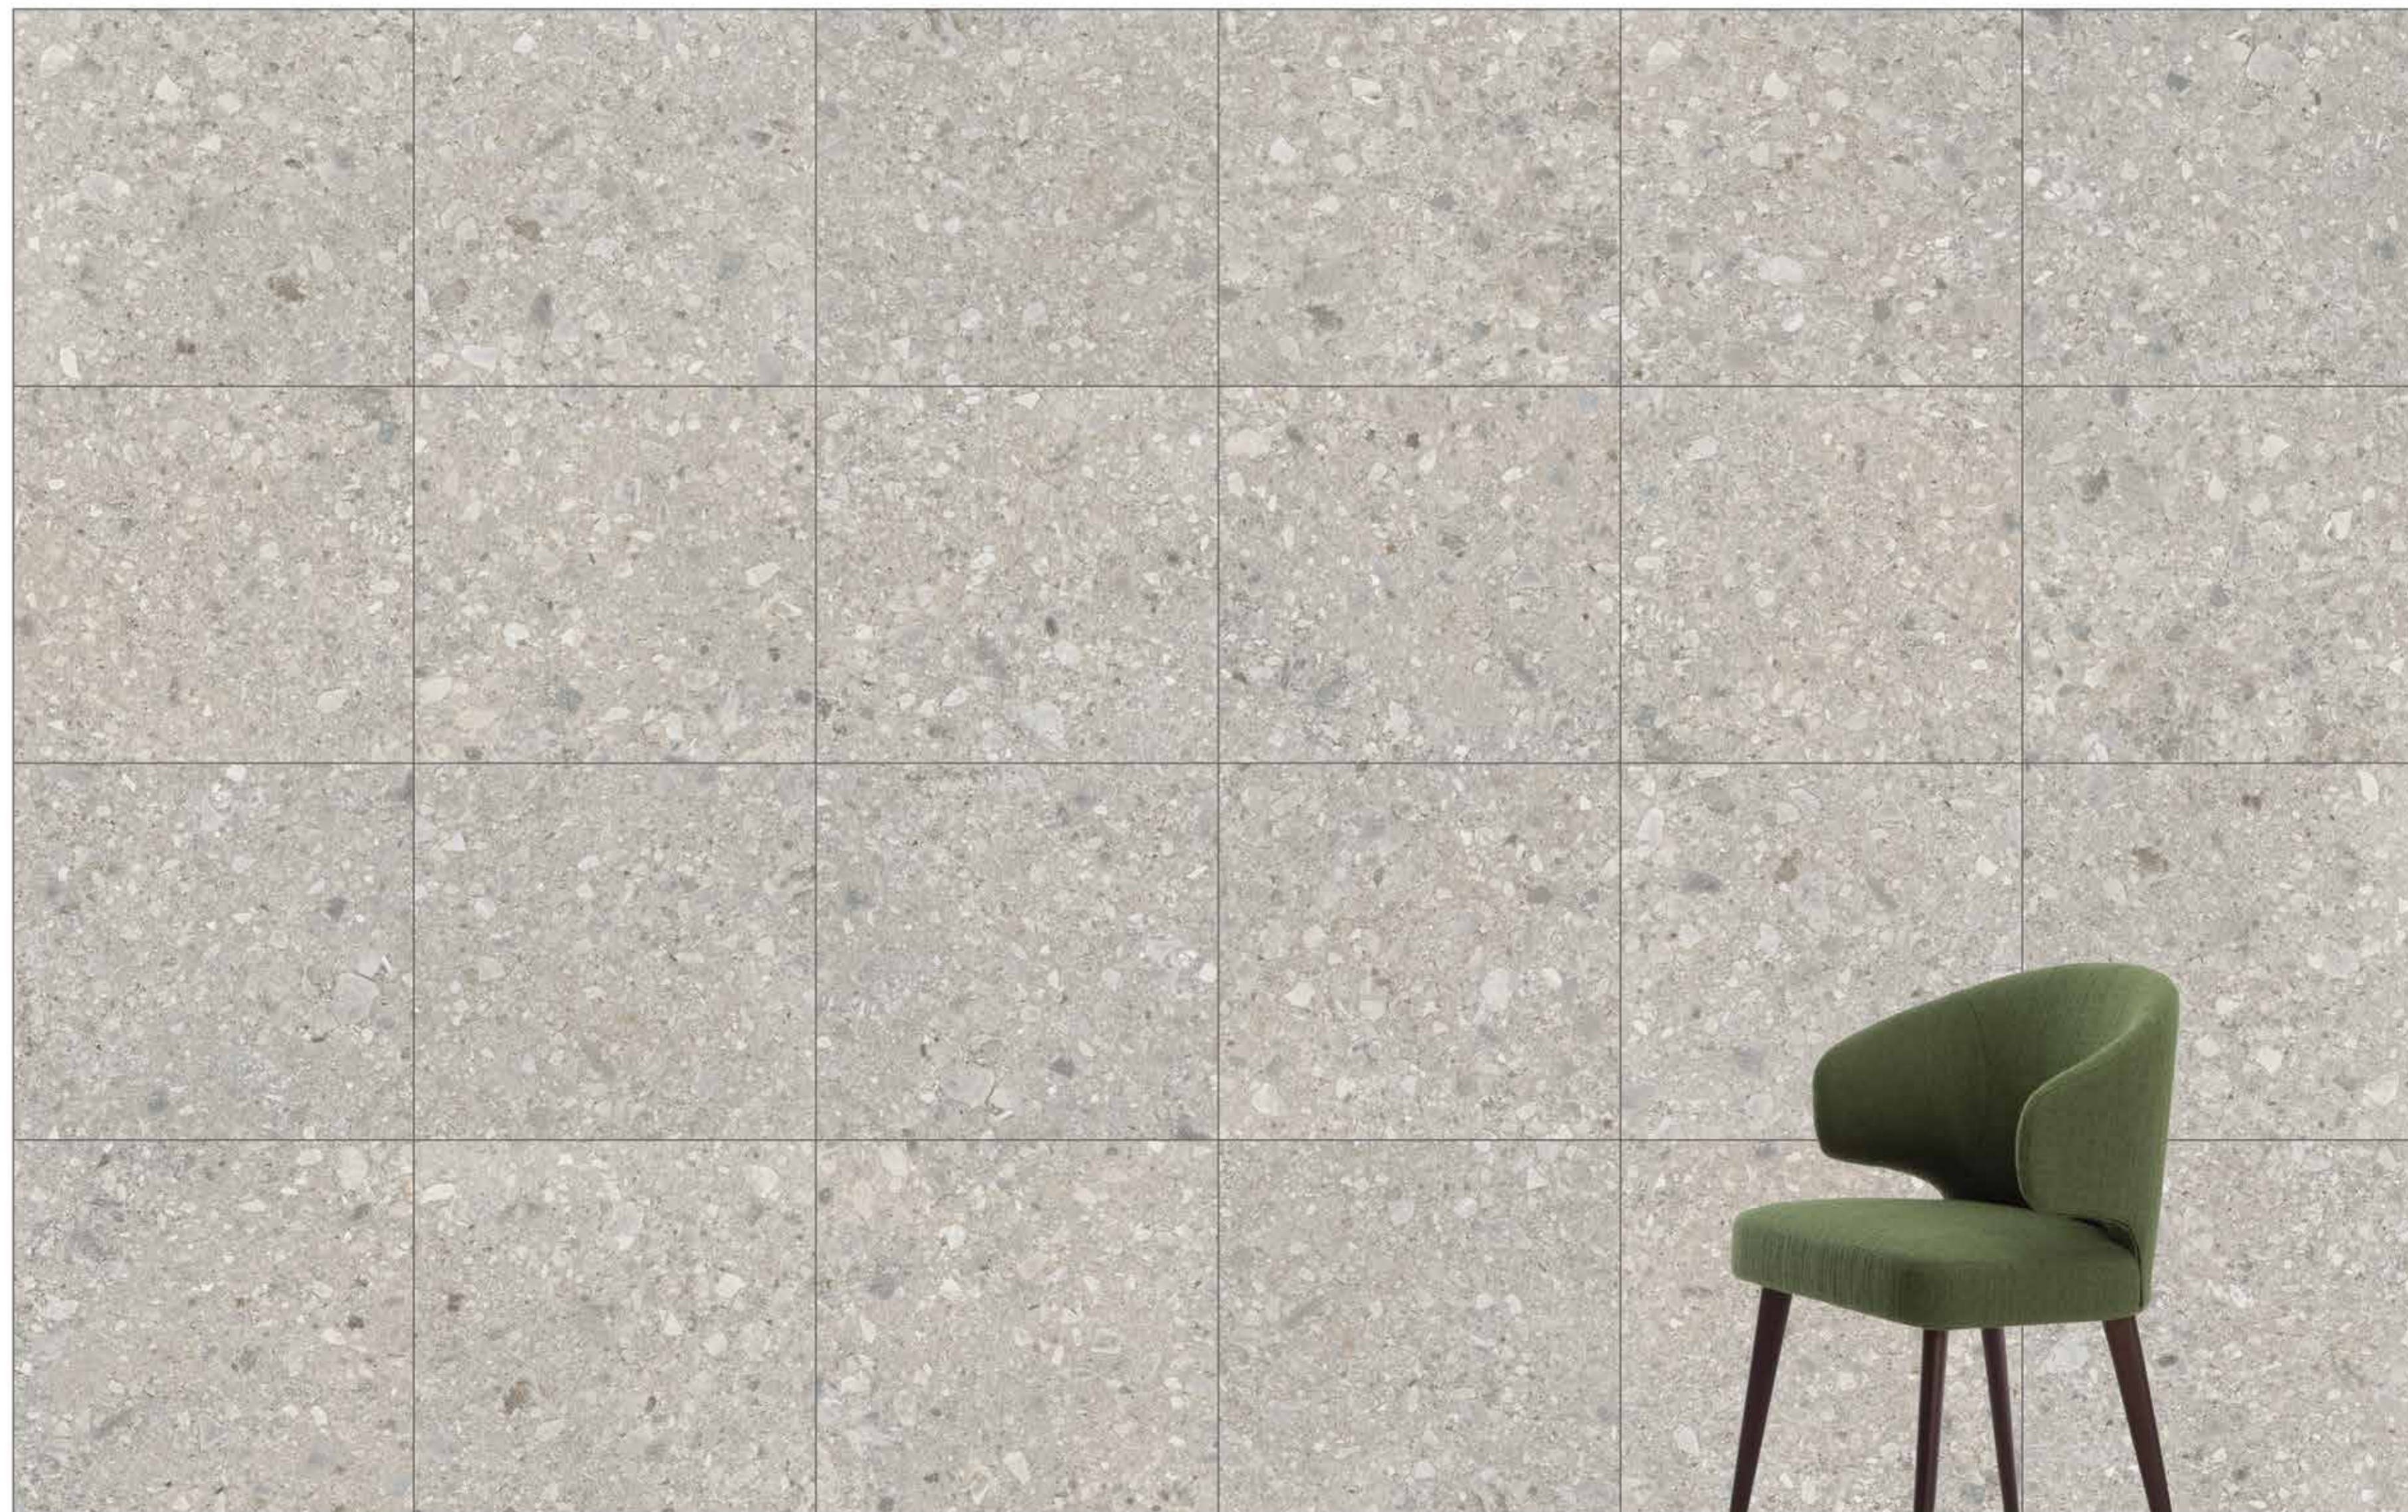

- Floor Tile
- Wall Tile
- Porcelain
- Frost Resistant
- 20mm
- Modularity
- Matt
- Rectified
- V2
- Residential
- Commercial

Ceppostone

Colorbody Porcelain

60x120, **80x80**, 40x80, 60x60, 30x60, 30x30, 15x15 / R9, R11
Mink, Dark Greige, Grey, Dark Grey