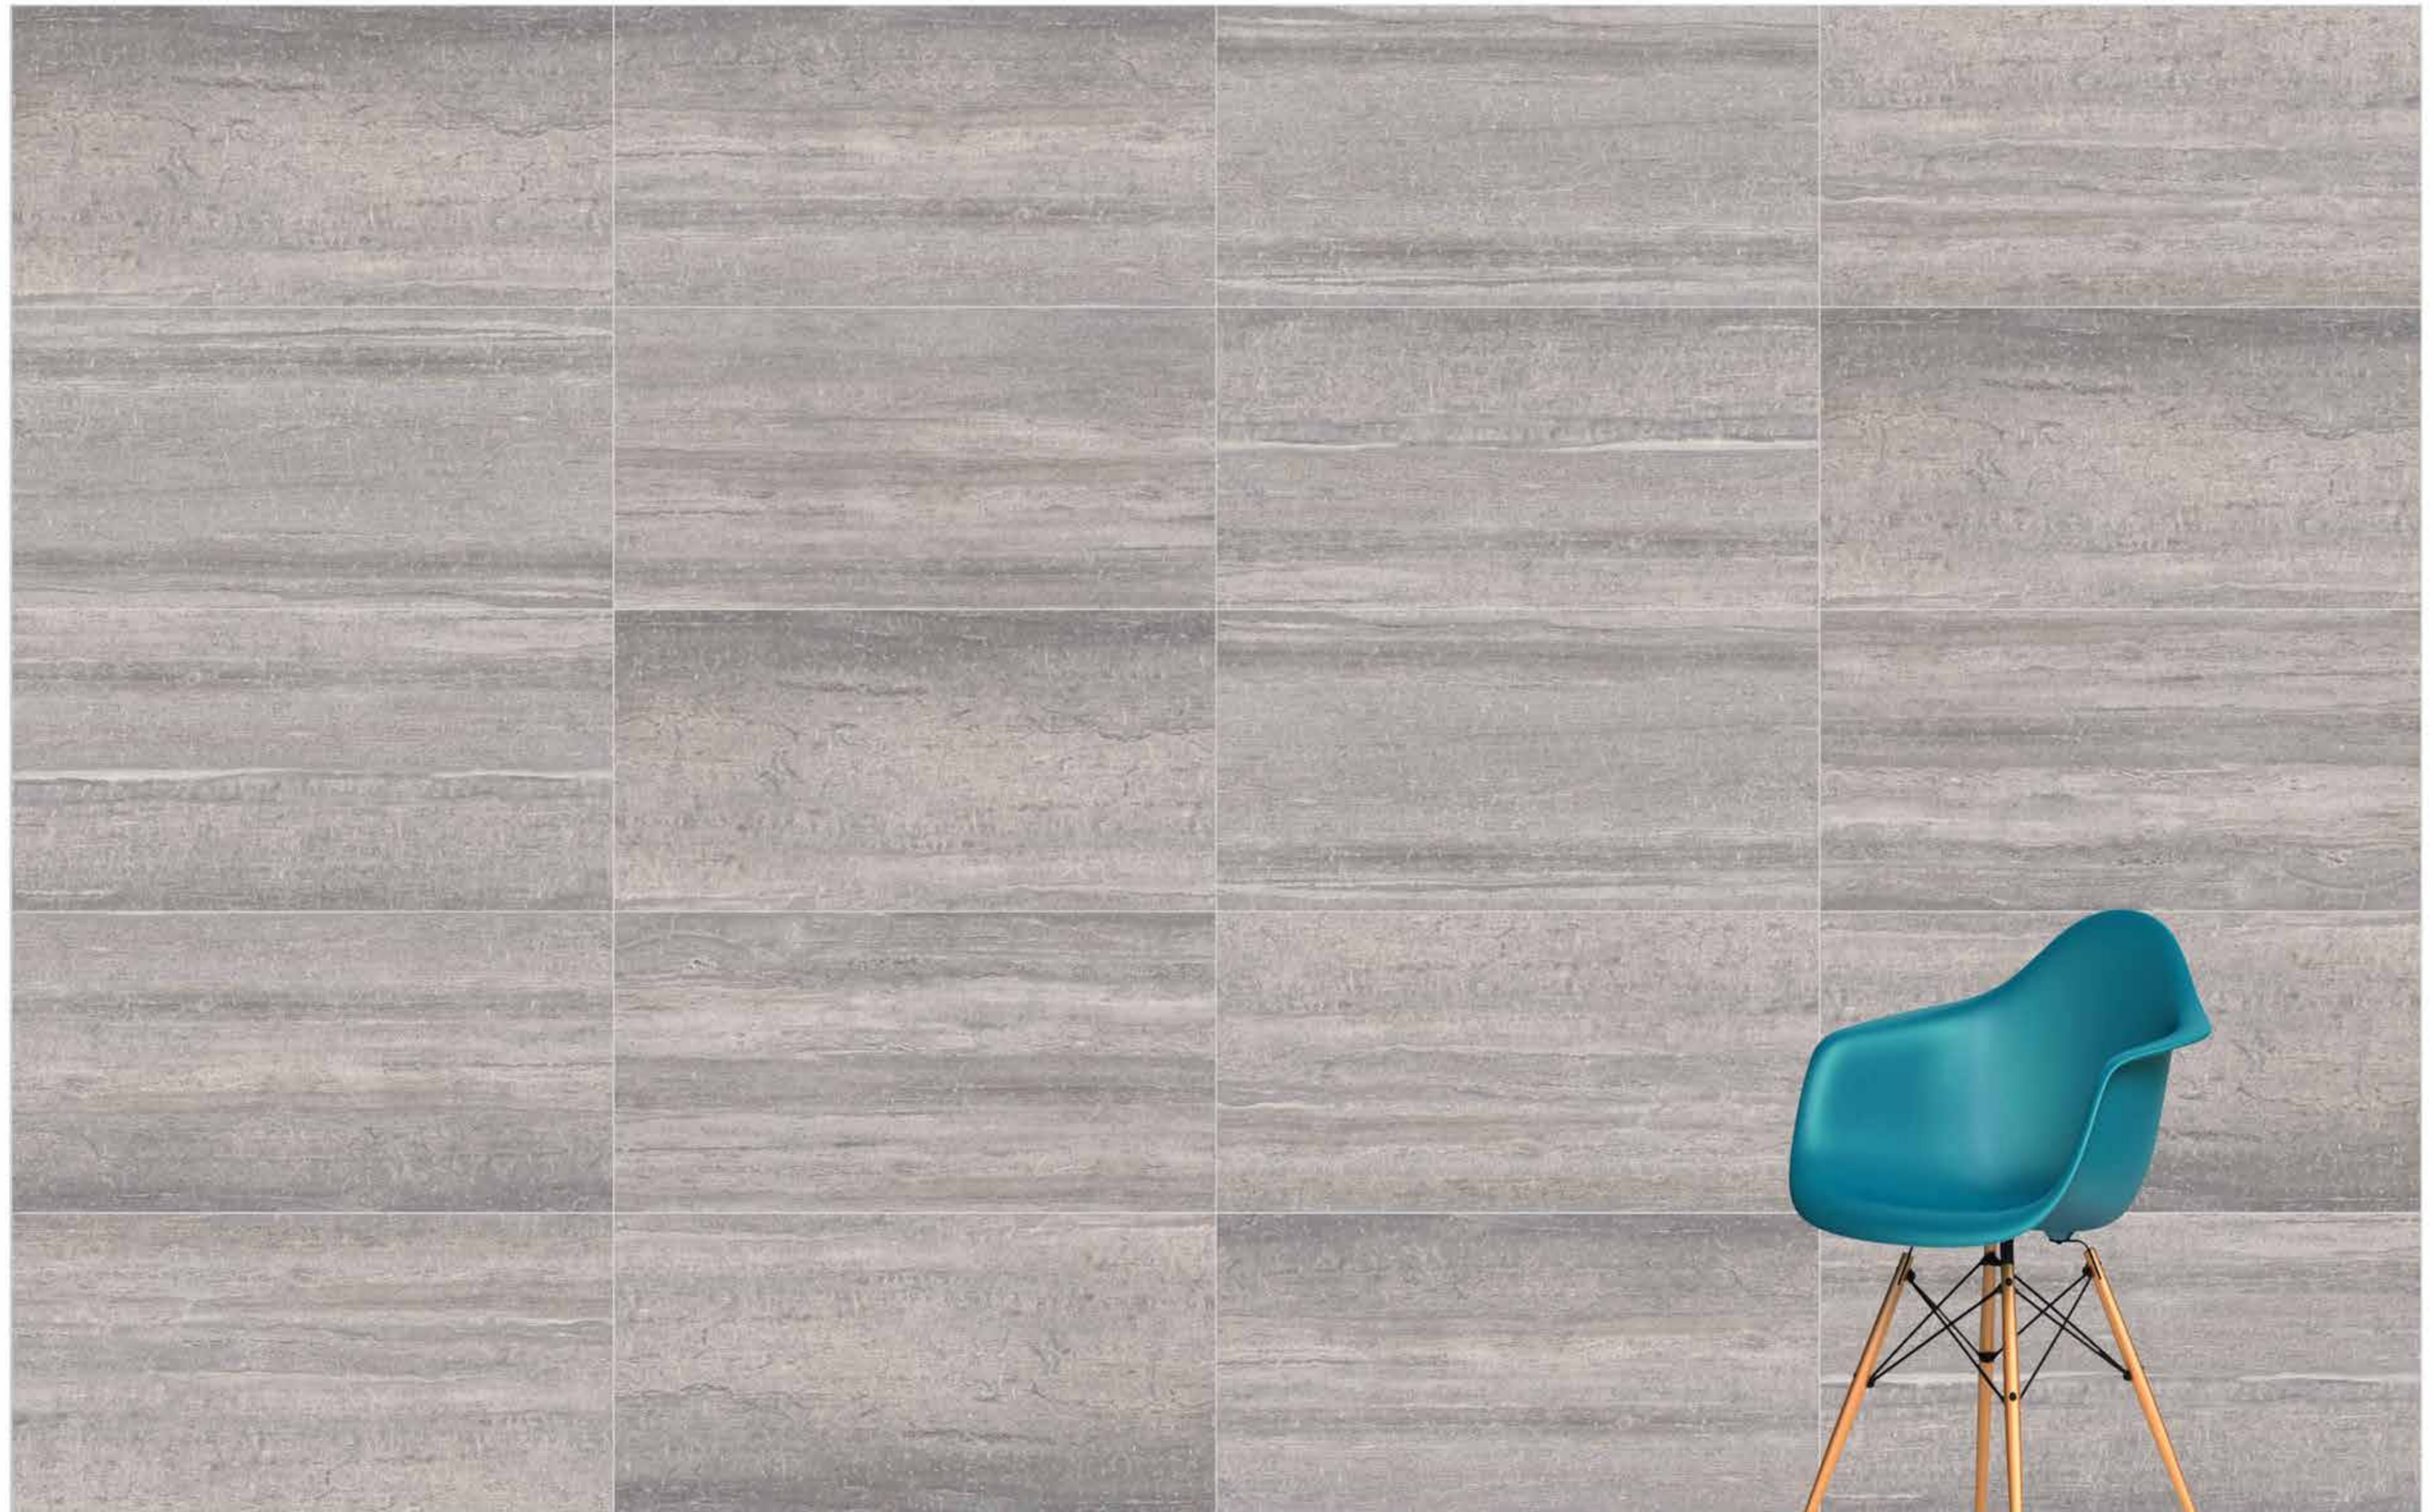

- Floor Tile
- Wall Tile
- Porcelain
- Frost Resistant
- Matt
- Rectified
- V3 Shade Variation
- Residential
- Commercial

reaLook
TECHNOLOGY

Urban Travertino

Colorbody Porcelain

60x120, 80x80, 60x60 / R10A
Mink, Dark Greige, Grey, Dark Grey