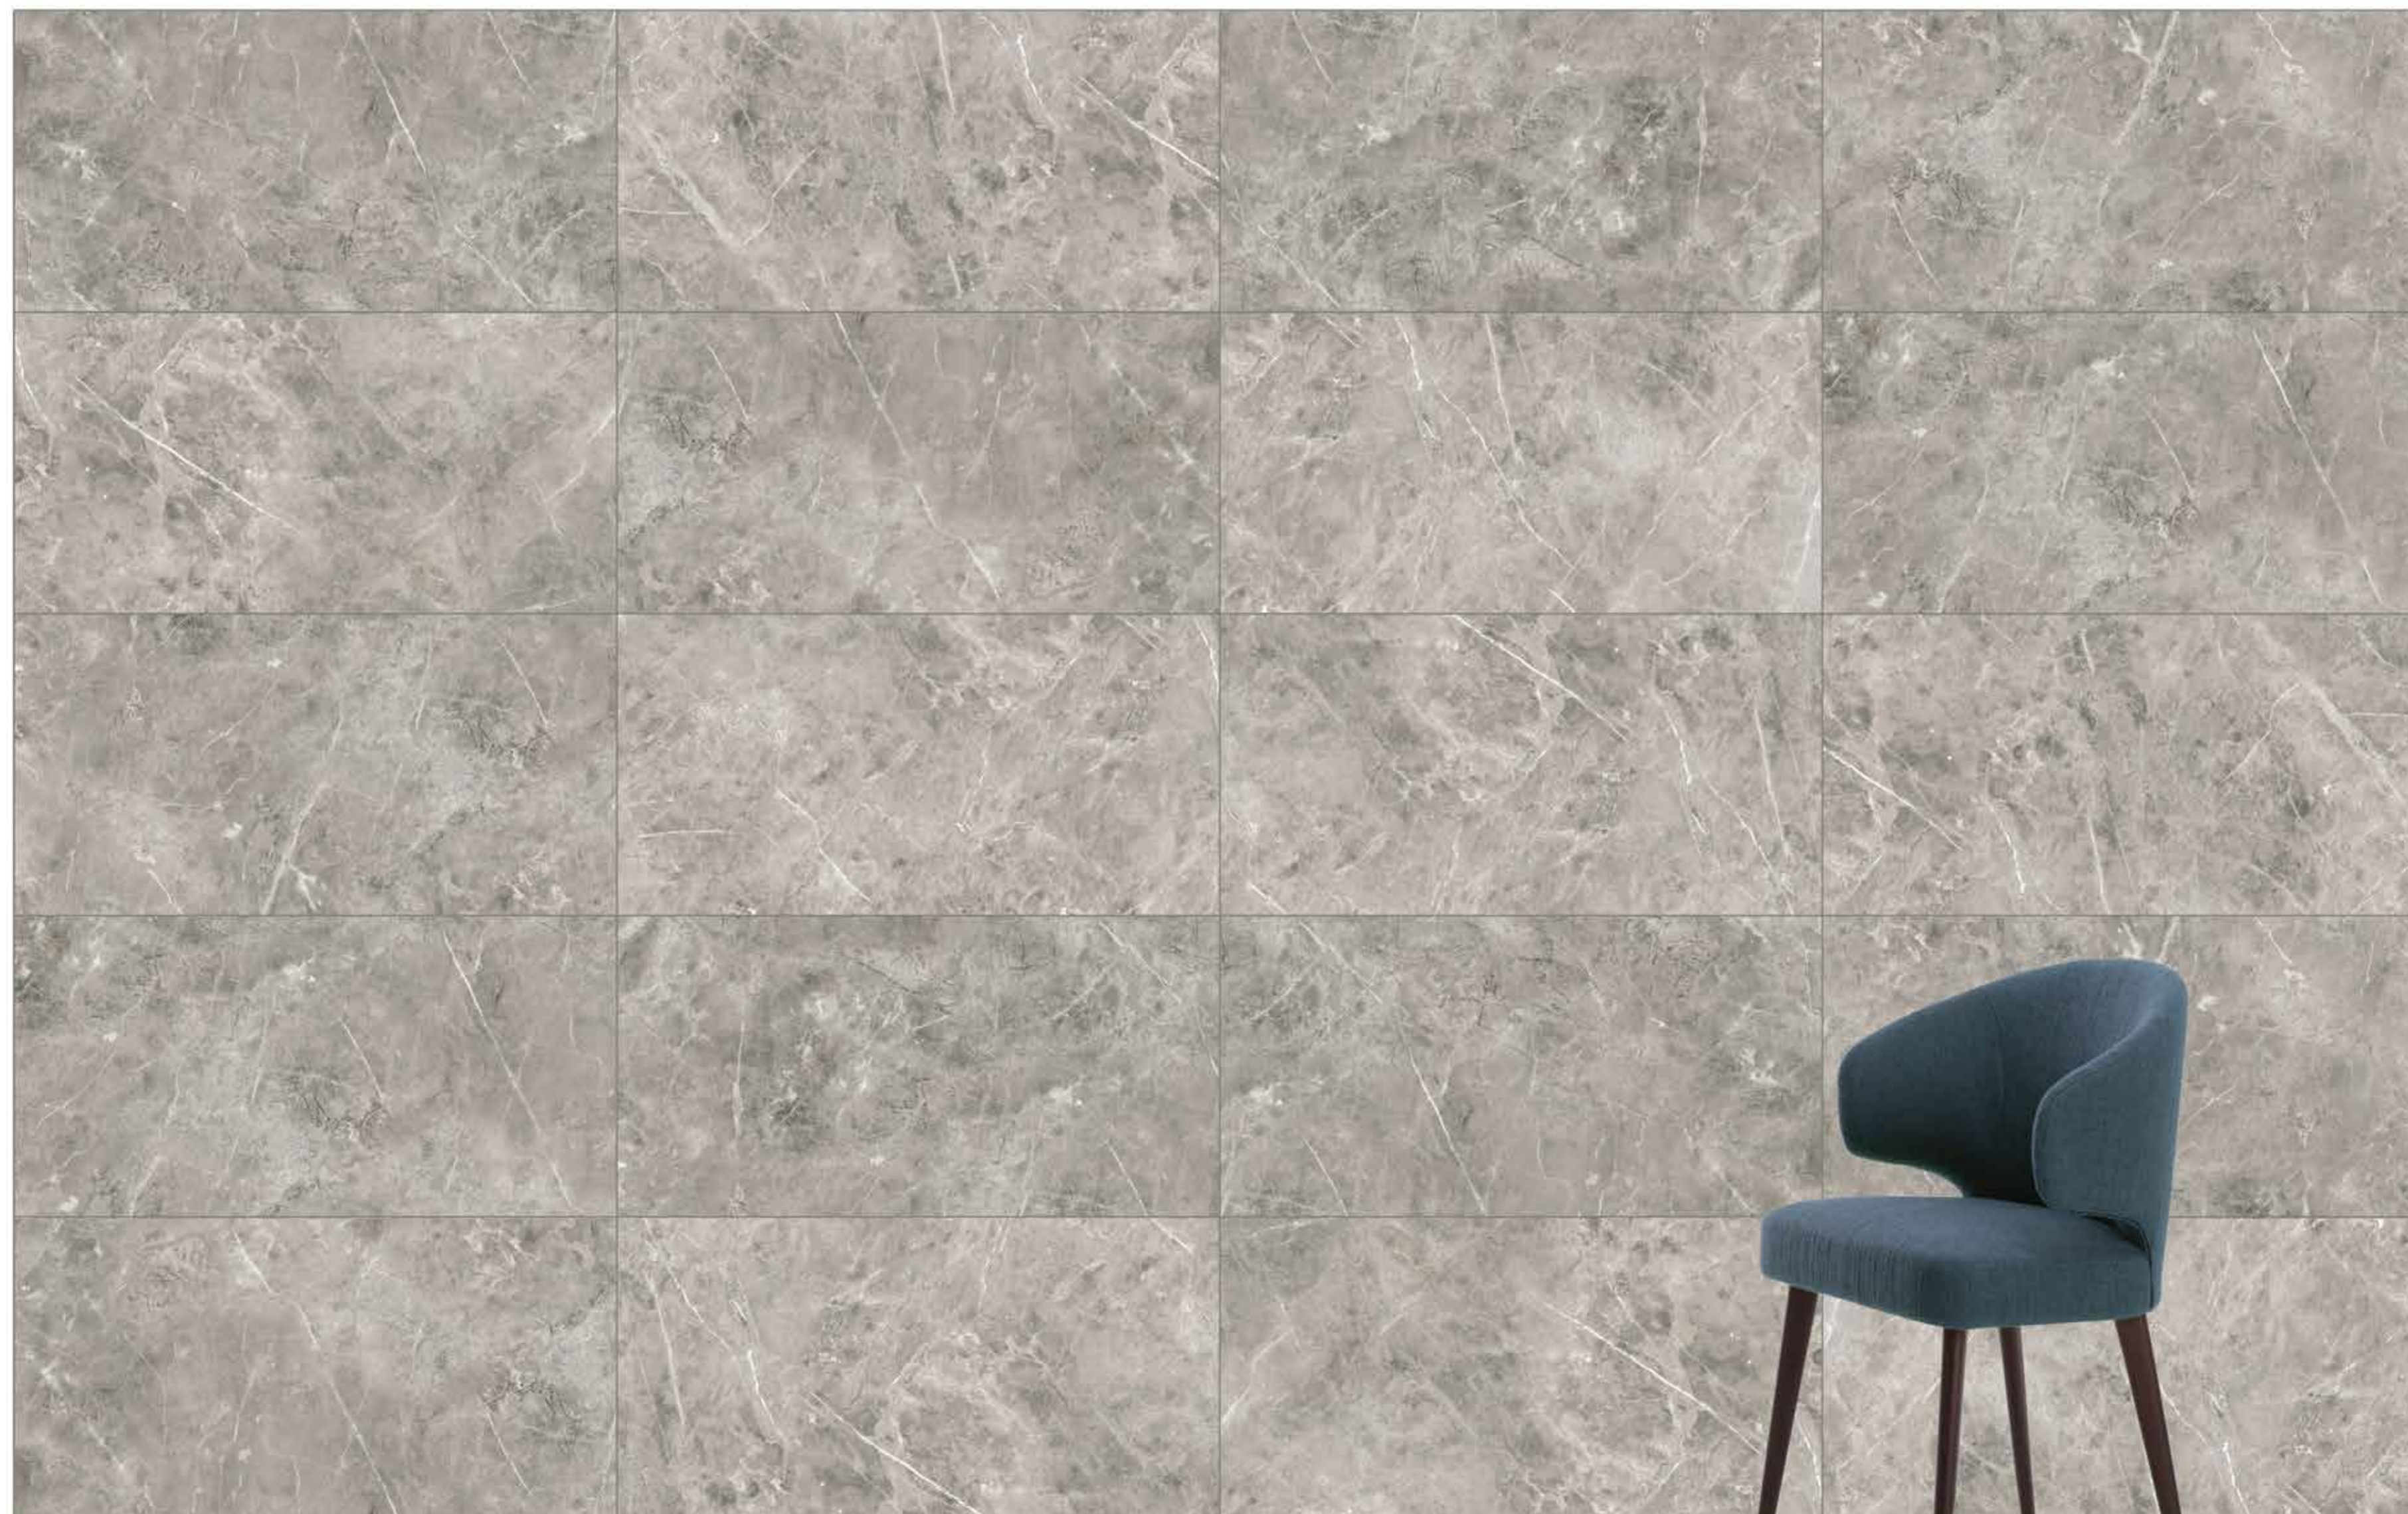

- Floor Tiles
- Wall Tiles
- Porcelain
- Frost Resistance
- Full Lappato
- Rectified
- Shade Variation
- Facade
- Residential

reaLook
TECHNOLOGY

Marmorì

Glazed Porcelain

60x120, 60x60, 30x60 / FLPR
Gold Calacatta White, Carrara White, Pulpis Ivory, Royal Ivory
Fior Greige, Cloud Grey, Pulpis Bronze, St. Laurent Black