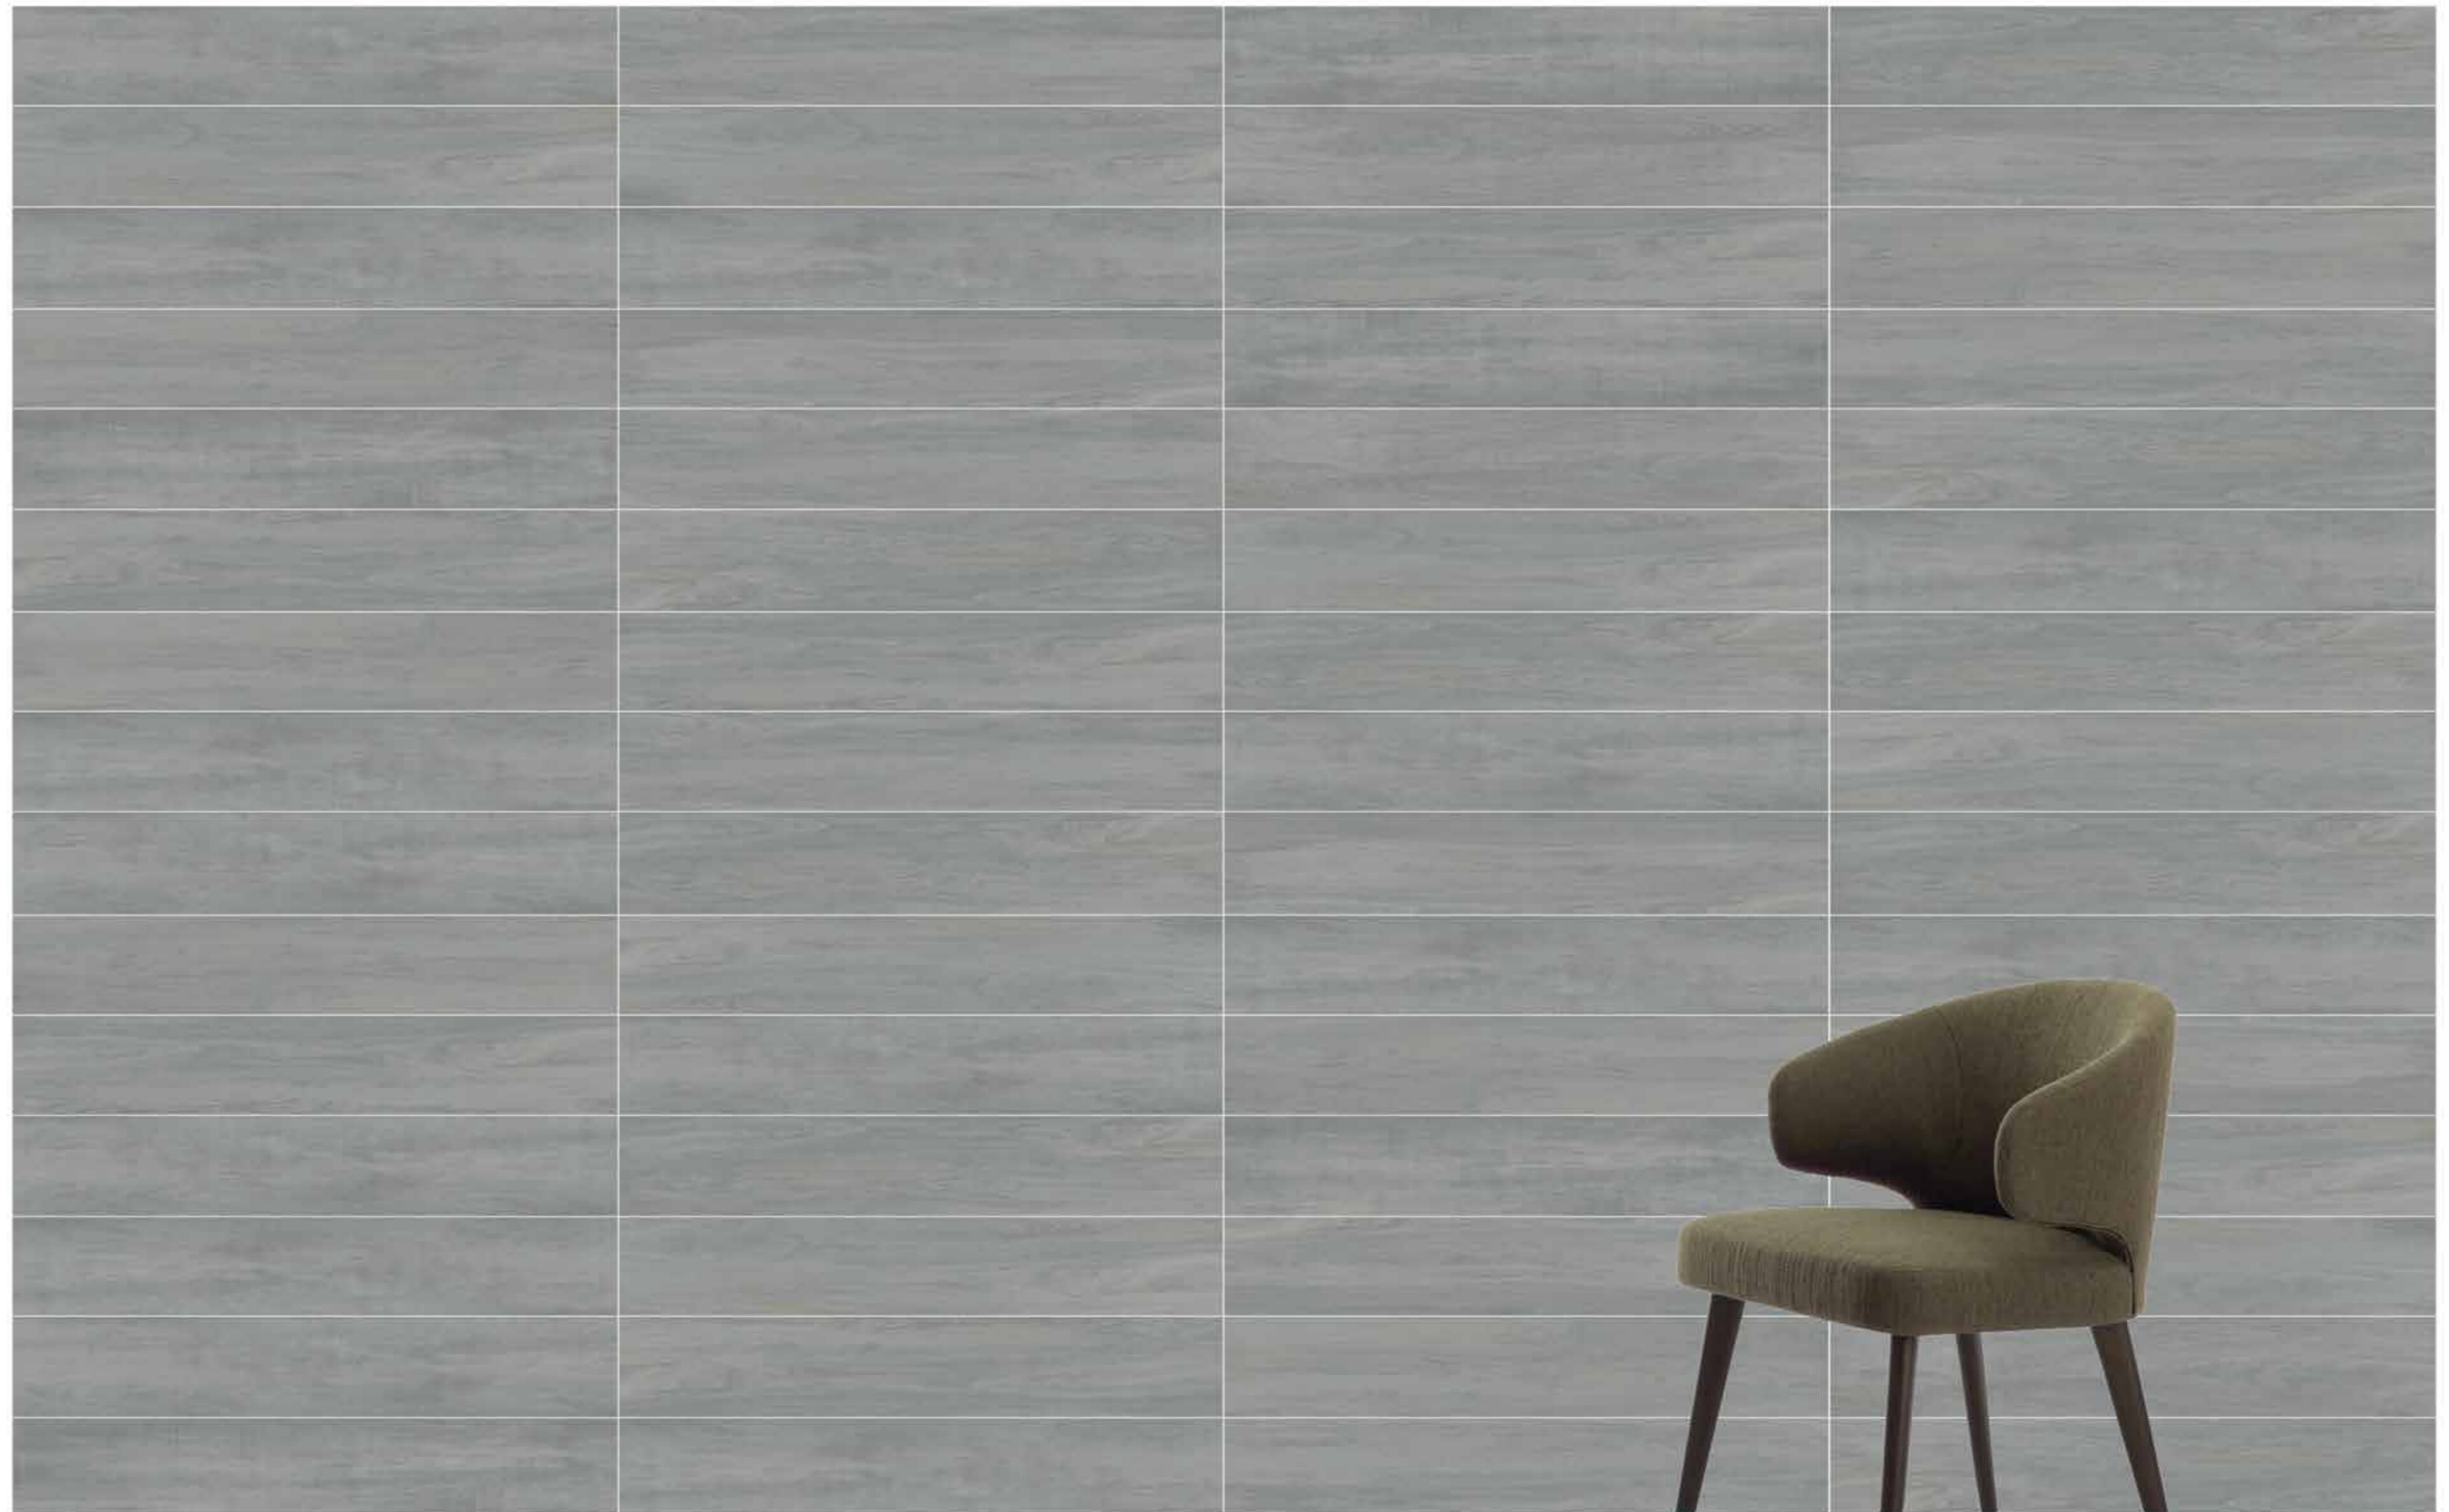

reaLook
TECHNOLOGY

Urbanwood

Glazed Porcelain

20x120 / R10A

Mink, Dark Greige, Grey, **Dark Grey**
Light Oak, Natural Oak, Oilled Oak, Dark Oak