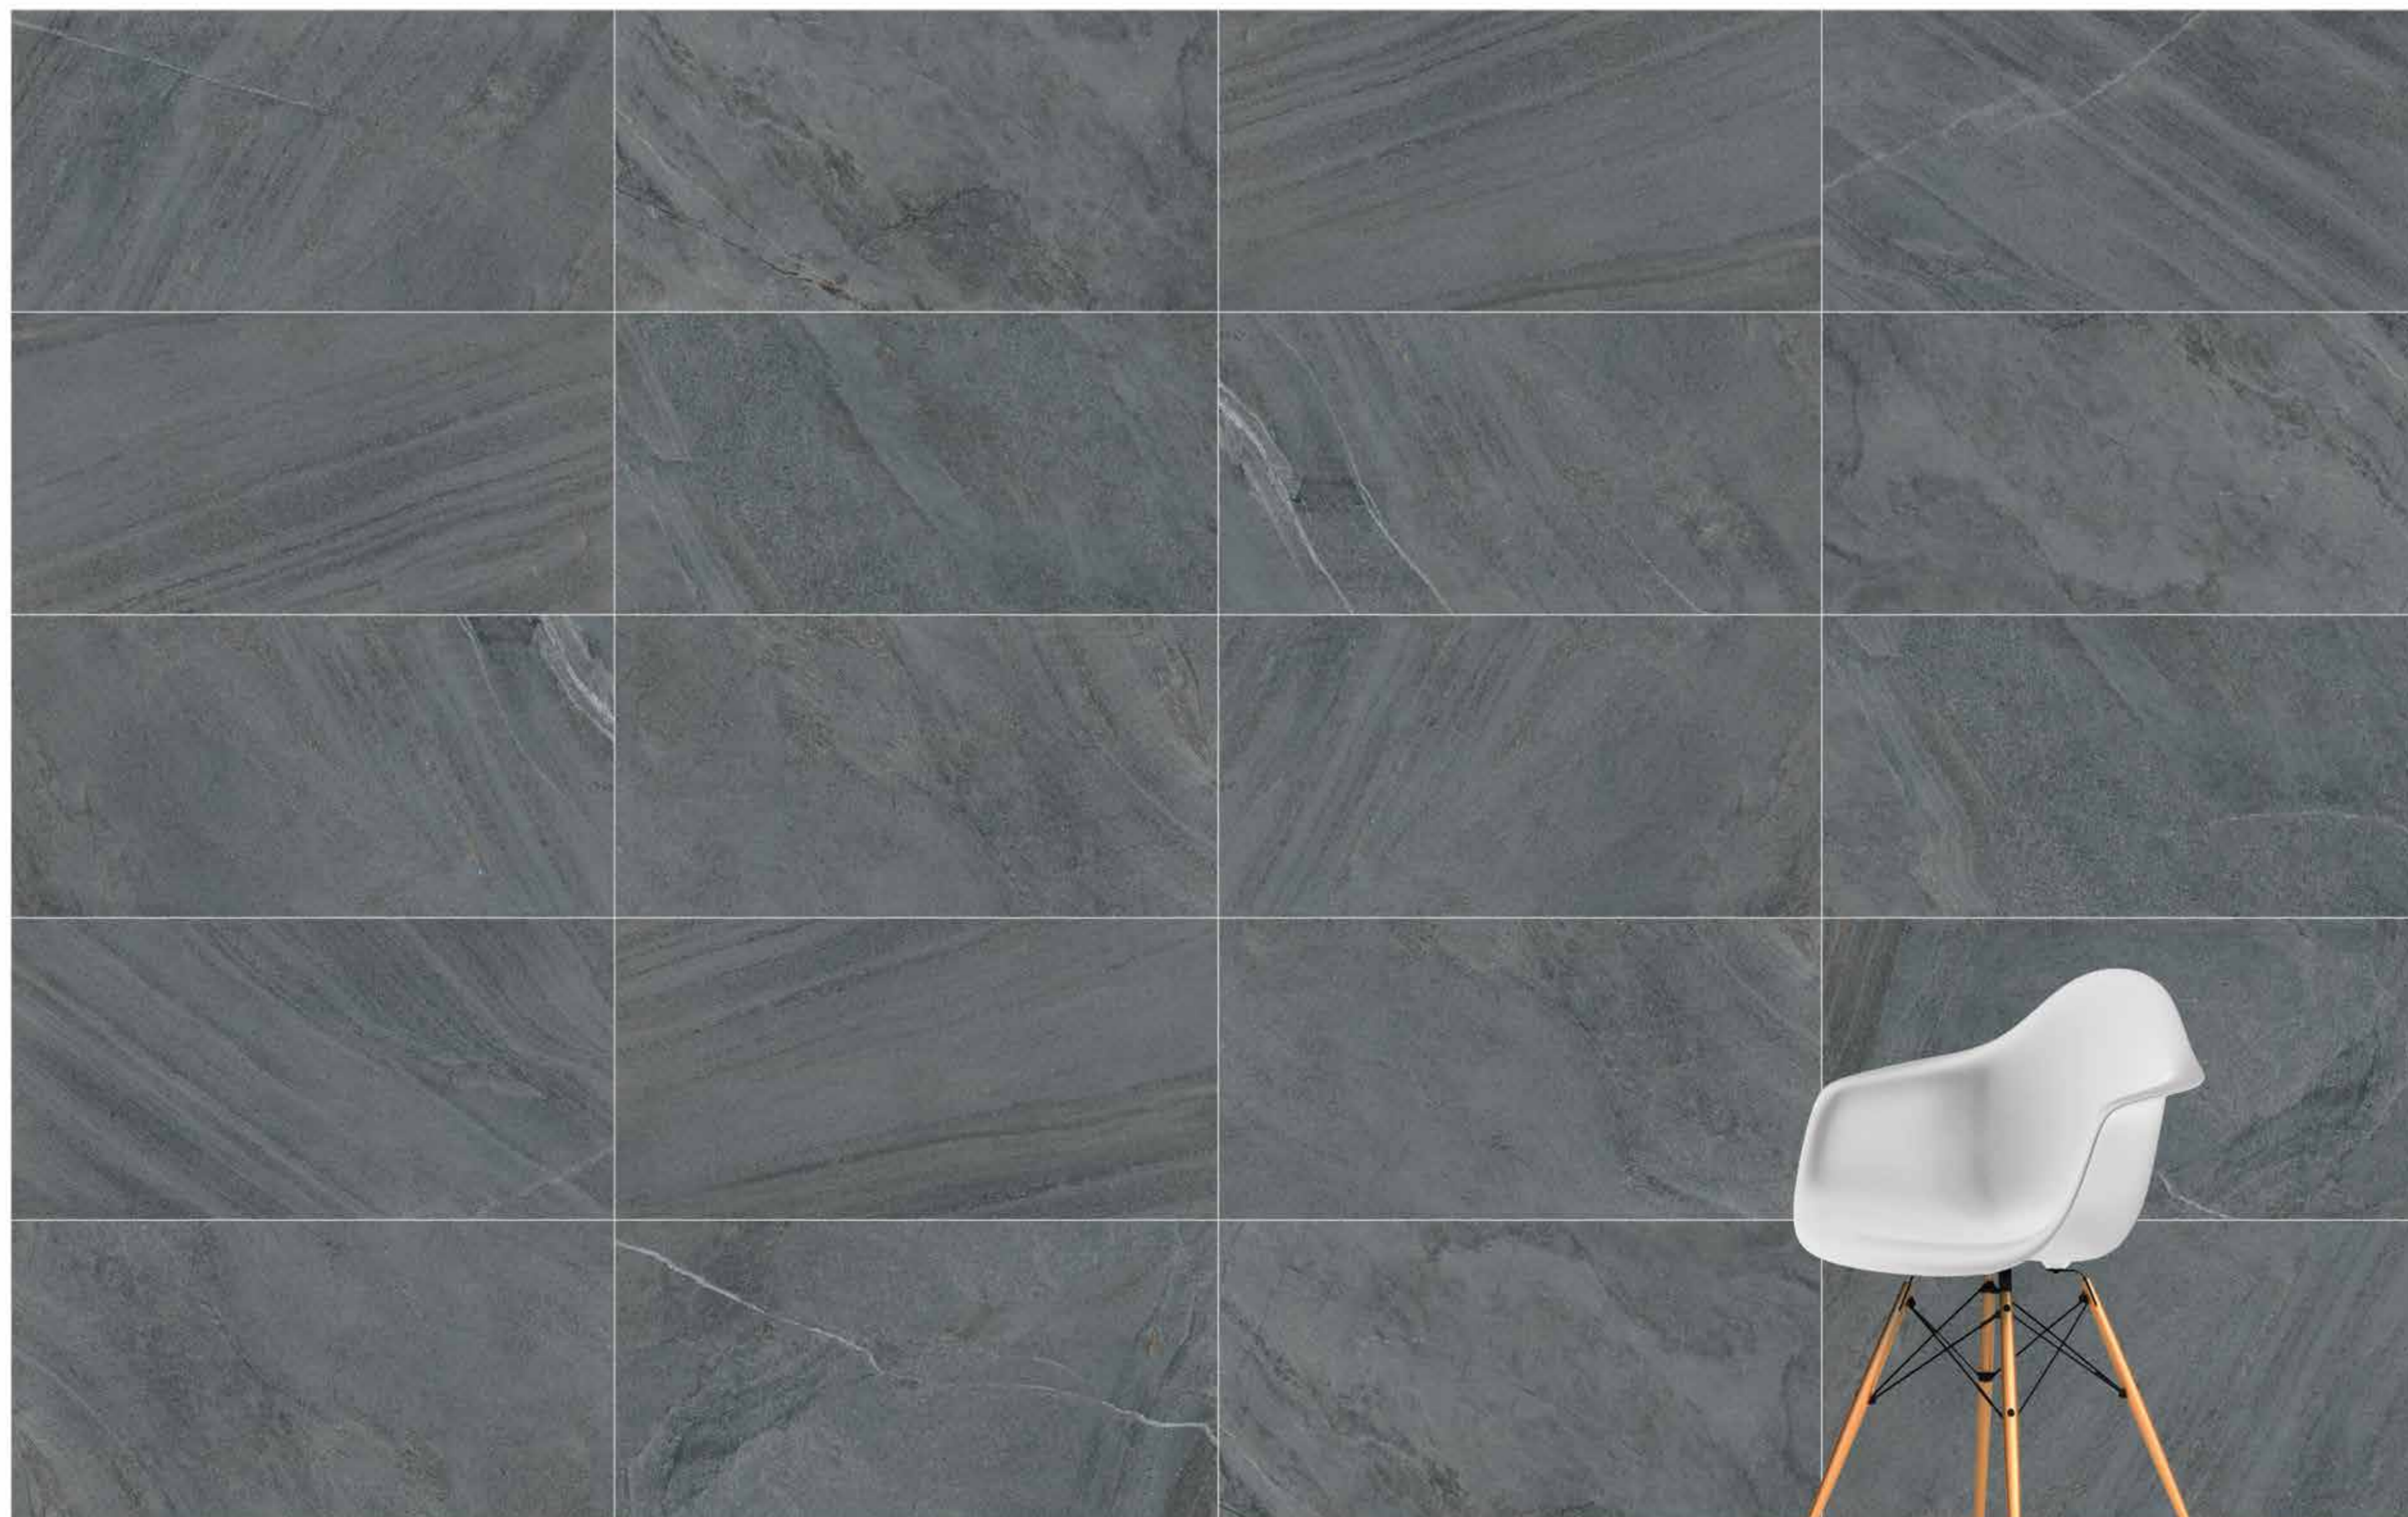

- Porcelain Tile
- Wall Tile
- Porcelain
- Frost Resistant
- Matt
- Modularity
- Rectified
- V³
- Residential
- Commercial
- Facade
- Pool Surrounding

reaLook
TECHNOLOGY

Cardostone

Colorbody Porcelain

60x120, 80x80, 40x80, 60x60, 30x60, 30x30 / R10A, R10B, R11C

White, Beige, Grey, **Anthracite**

126x88 8 Canvas (8,8 m²)