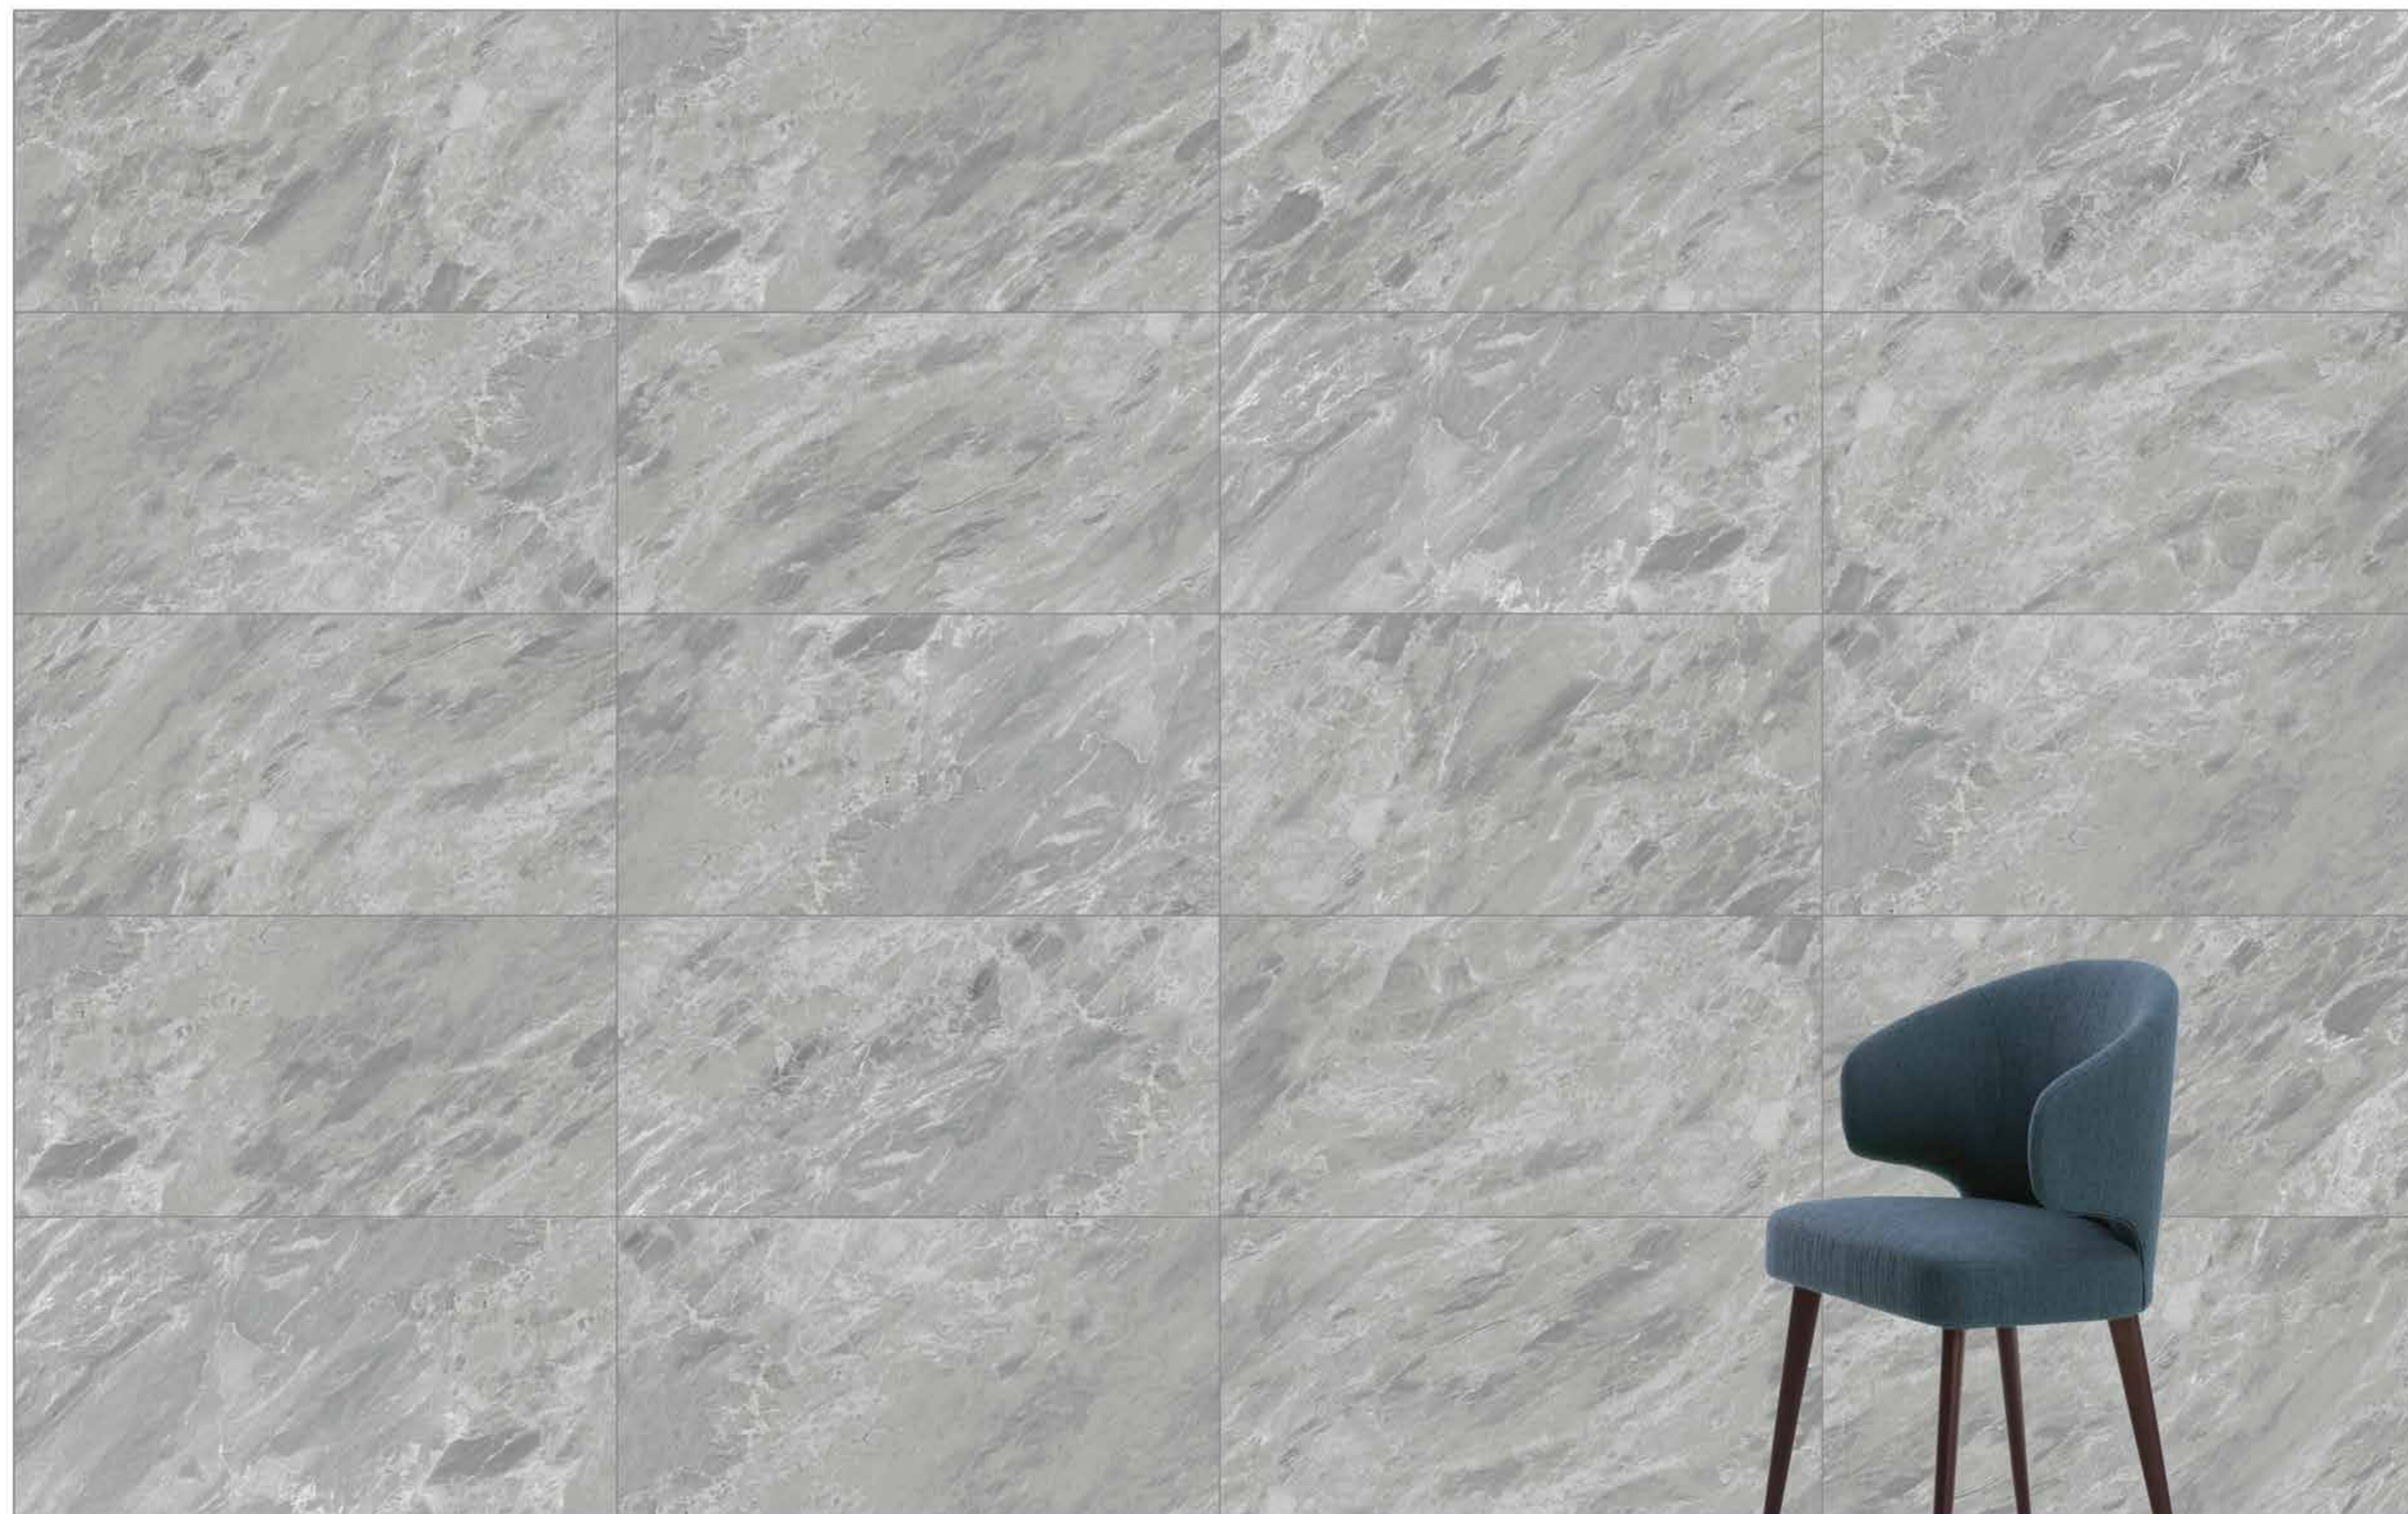

reaLook
TECHNOLOGY

Marmorì

Glazed Porcelain

60x120, 60x60, 30x60 / FLPR
 Gold Calacatta White, Carrara White, Pulpis Ivory, Royal Ivory
 Fior Greige, **Cloud Grey**, Pulpis Bronze, St. Laurent Black

reaLook
TECHNOLOGY