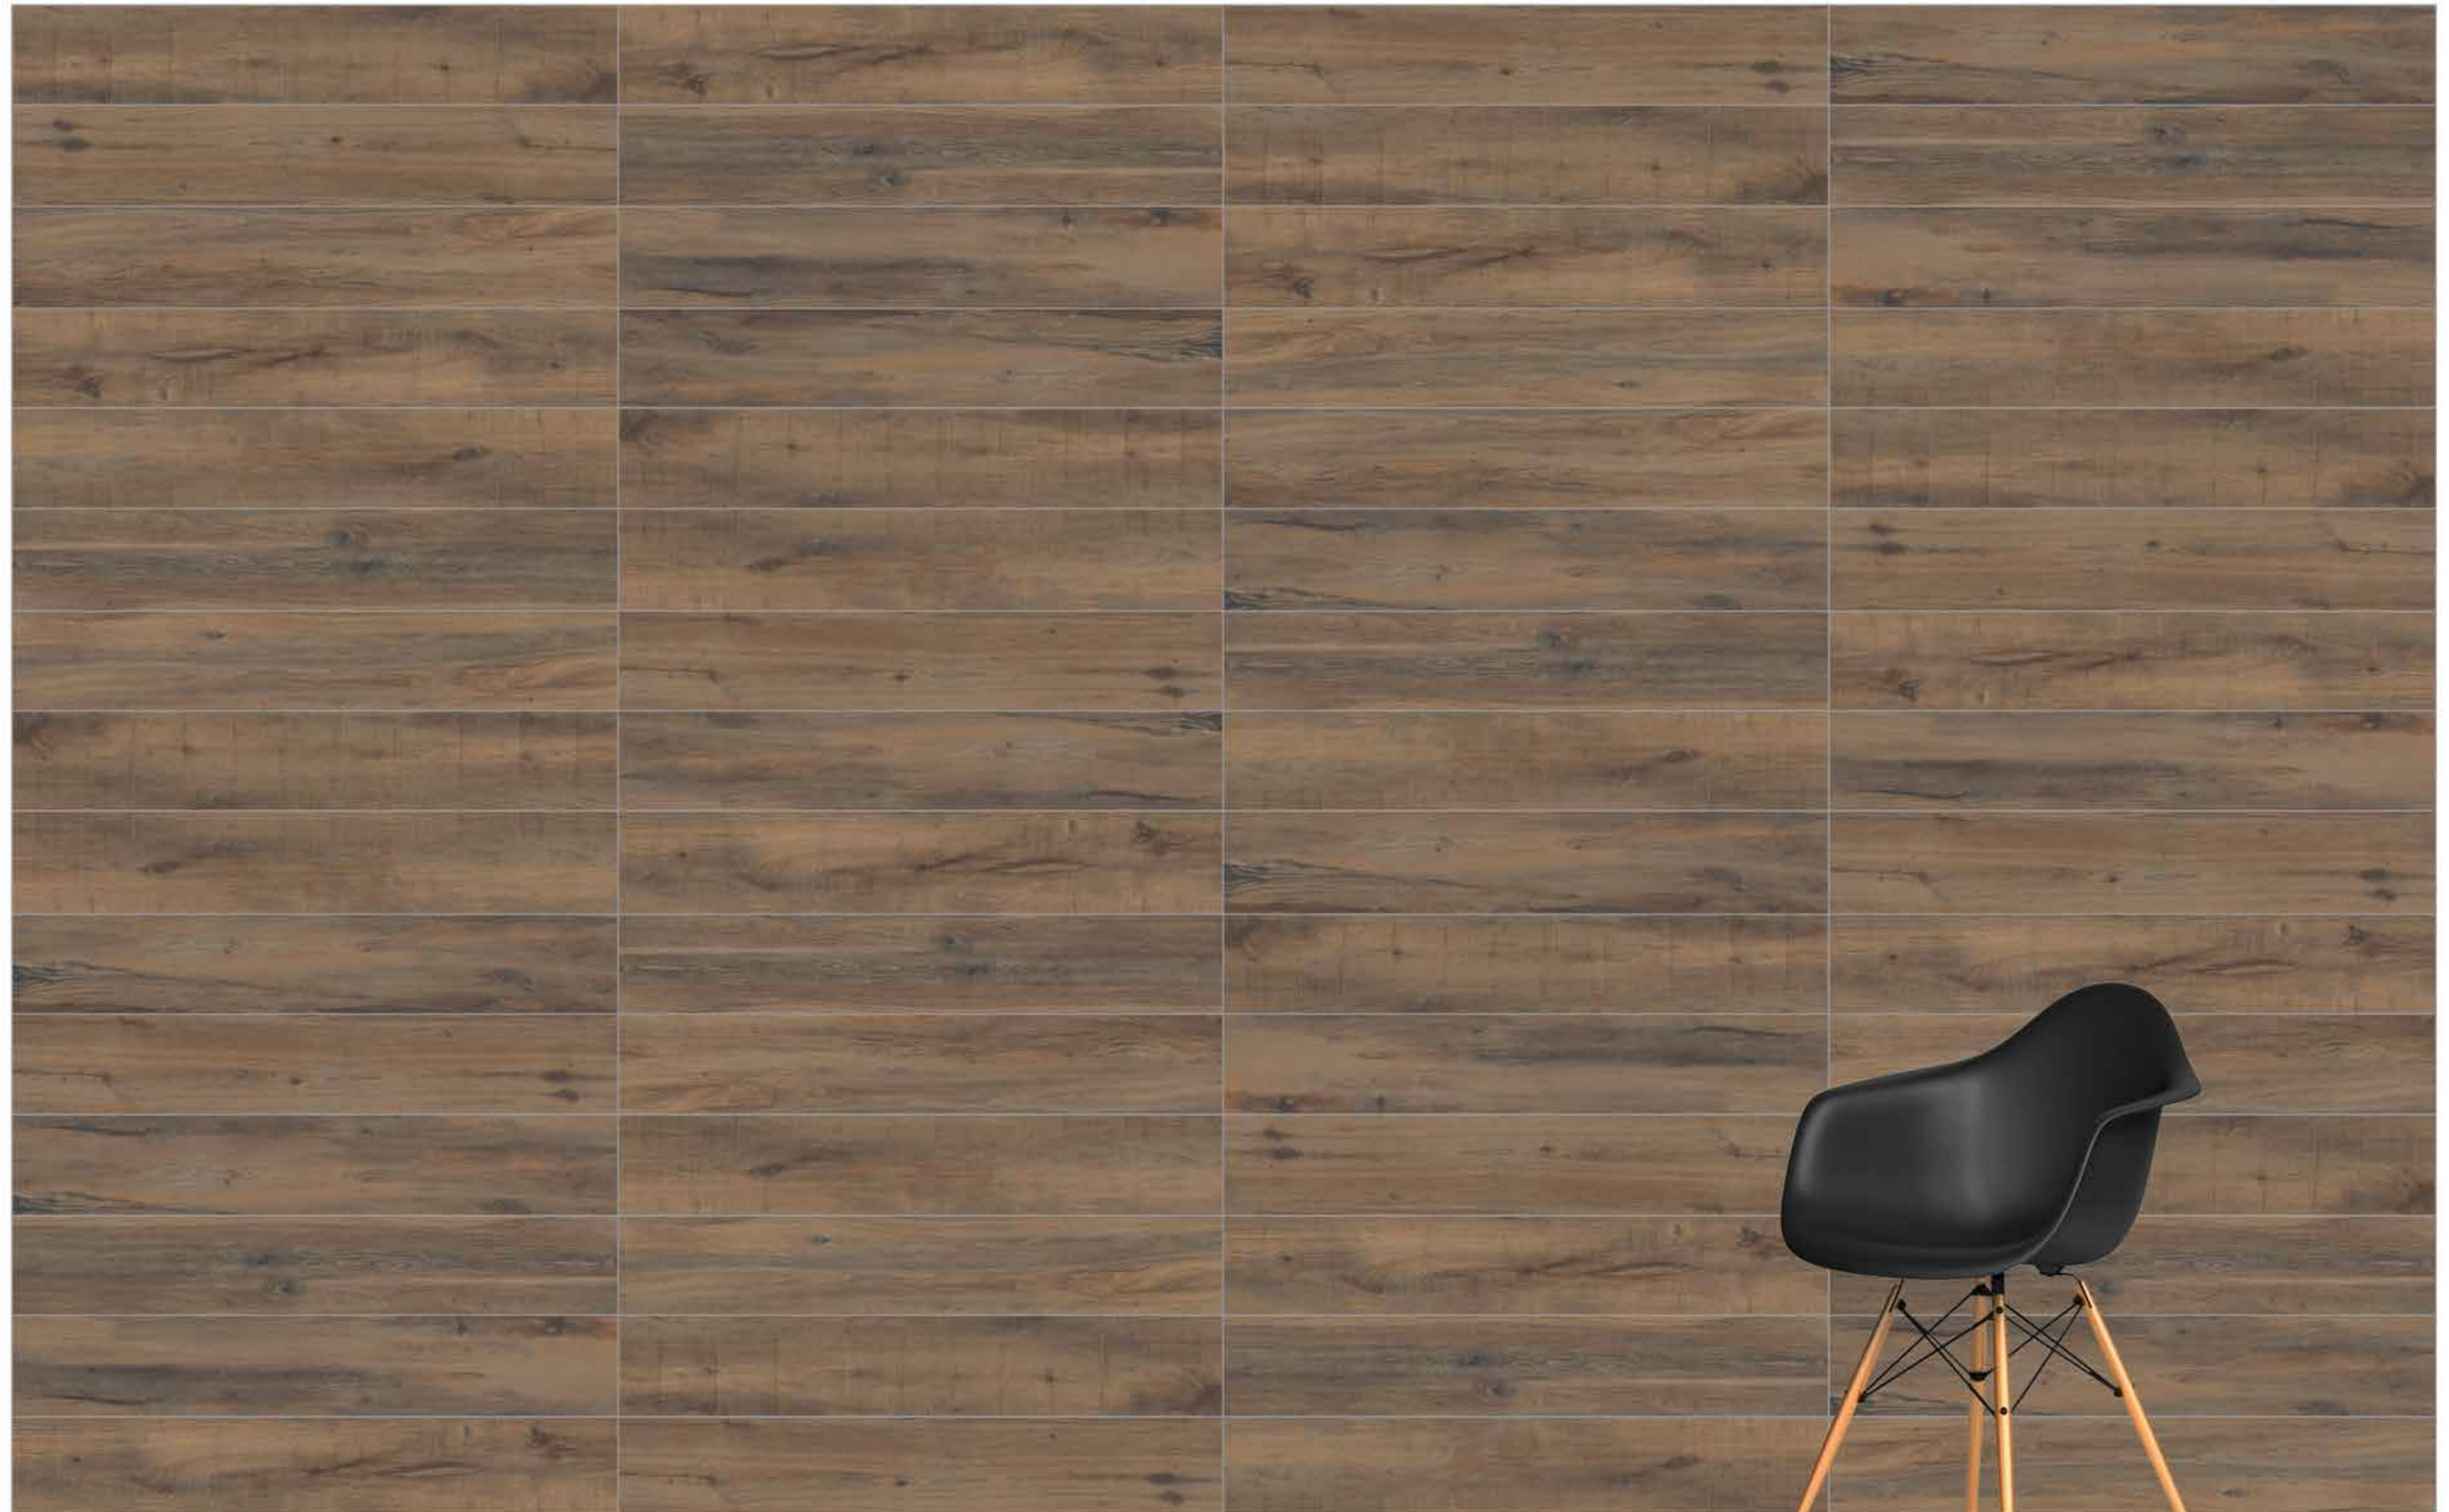

reaLook
TECHNOLOGY

Aspenwood

Glazed Porcelain

40x120 (20 mm), **20x120** / R10A, R11
Beige, Mink, Greige, Dark Greige, Cherry

Wenge, Dark Wenge, Grey, Dark Grey, Anthracite