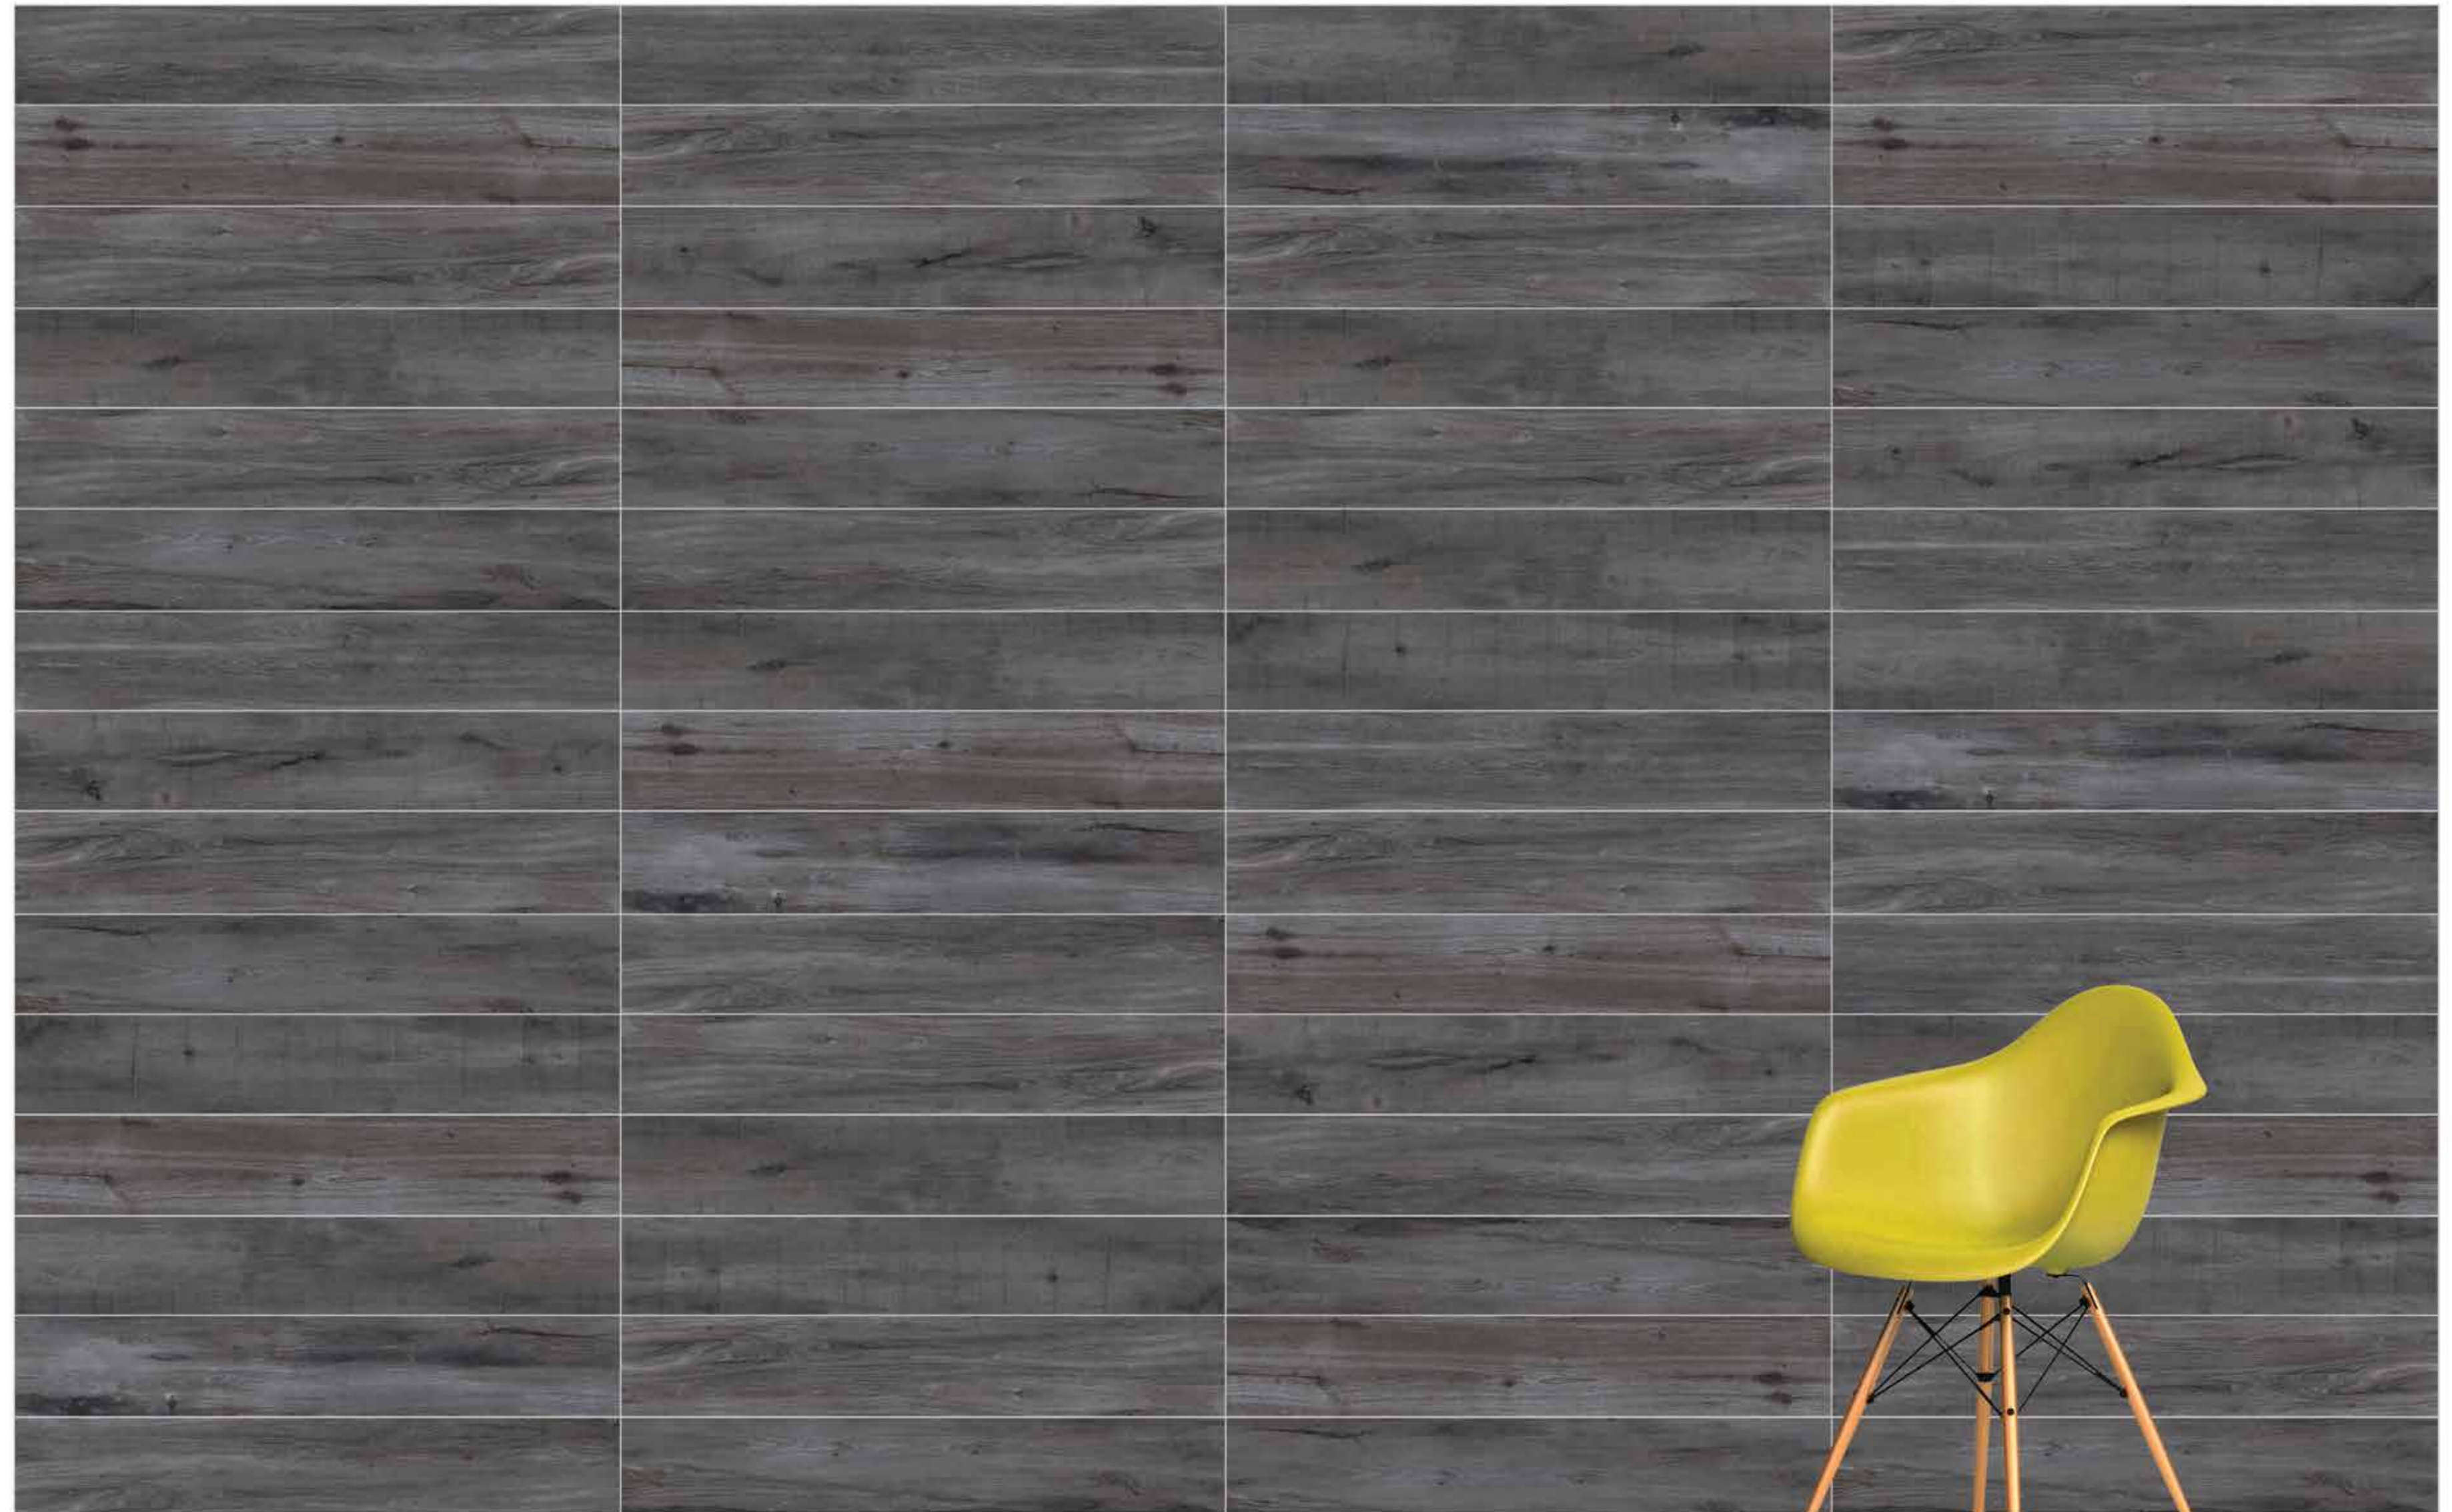

Glazed Porcelain

40x120 (20 mm), **20x120** / R10A, R11
Beige, Mink, Greige, Dark Greige, Cherry
Wenge, Dark Wenge, Grey, **Dark Grey**, Anthracite

reaLook
TECHNOLOGY

Aspenwood

Glazed Porcelain

40x120 (20 mm), **20x120** / R10A, R11
Beige, Mink, Greige, Dark Greige, Cherry
Wenge, Dark Wenge, Grey, Dark Grey, **Anthracite**