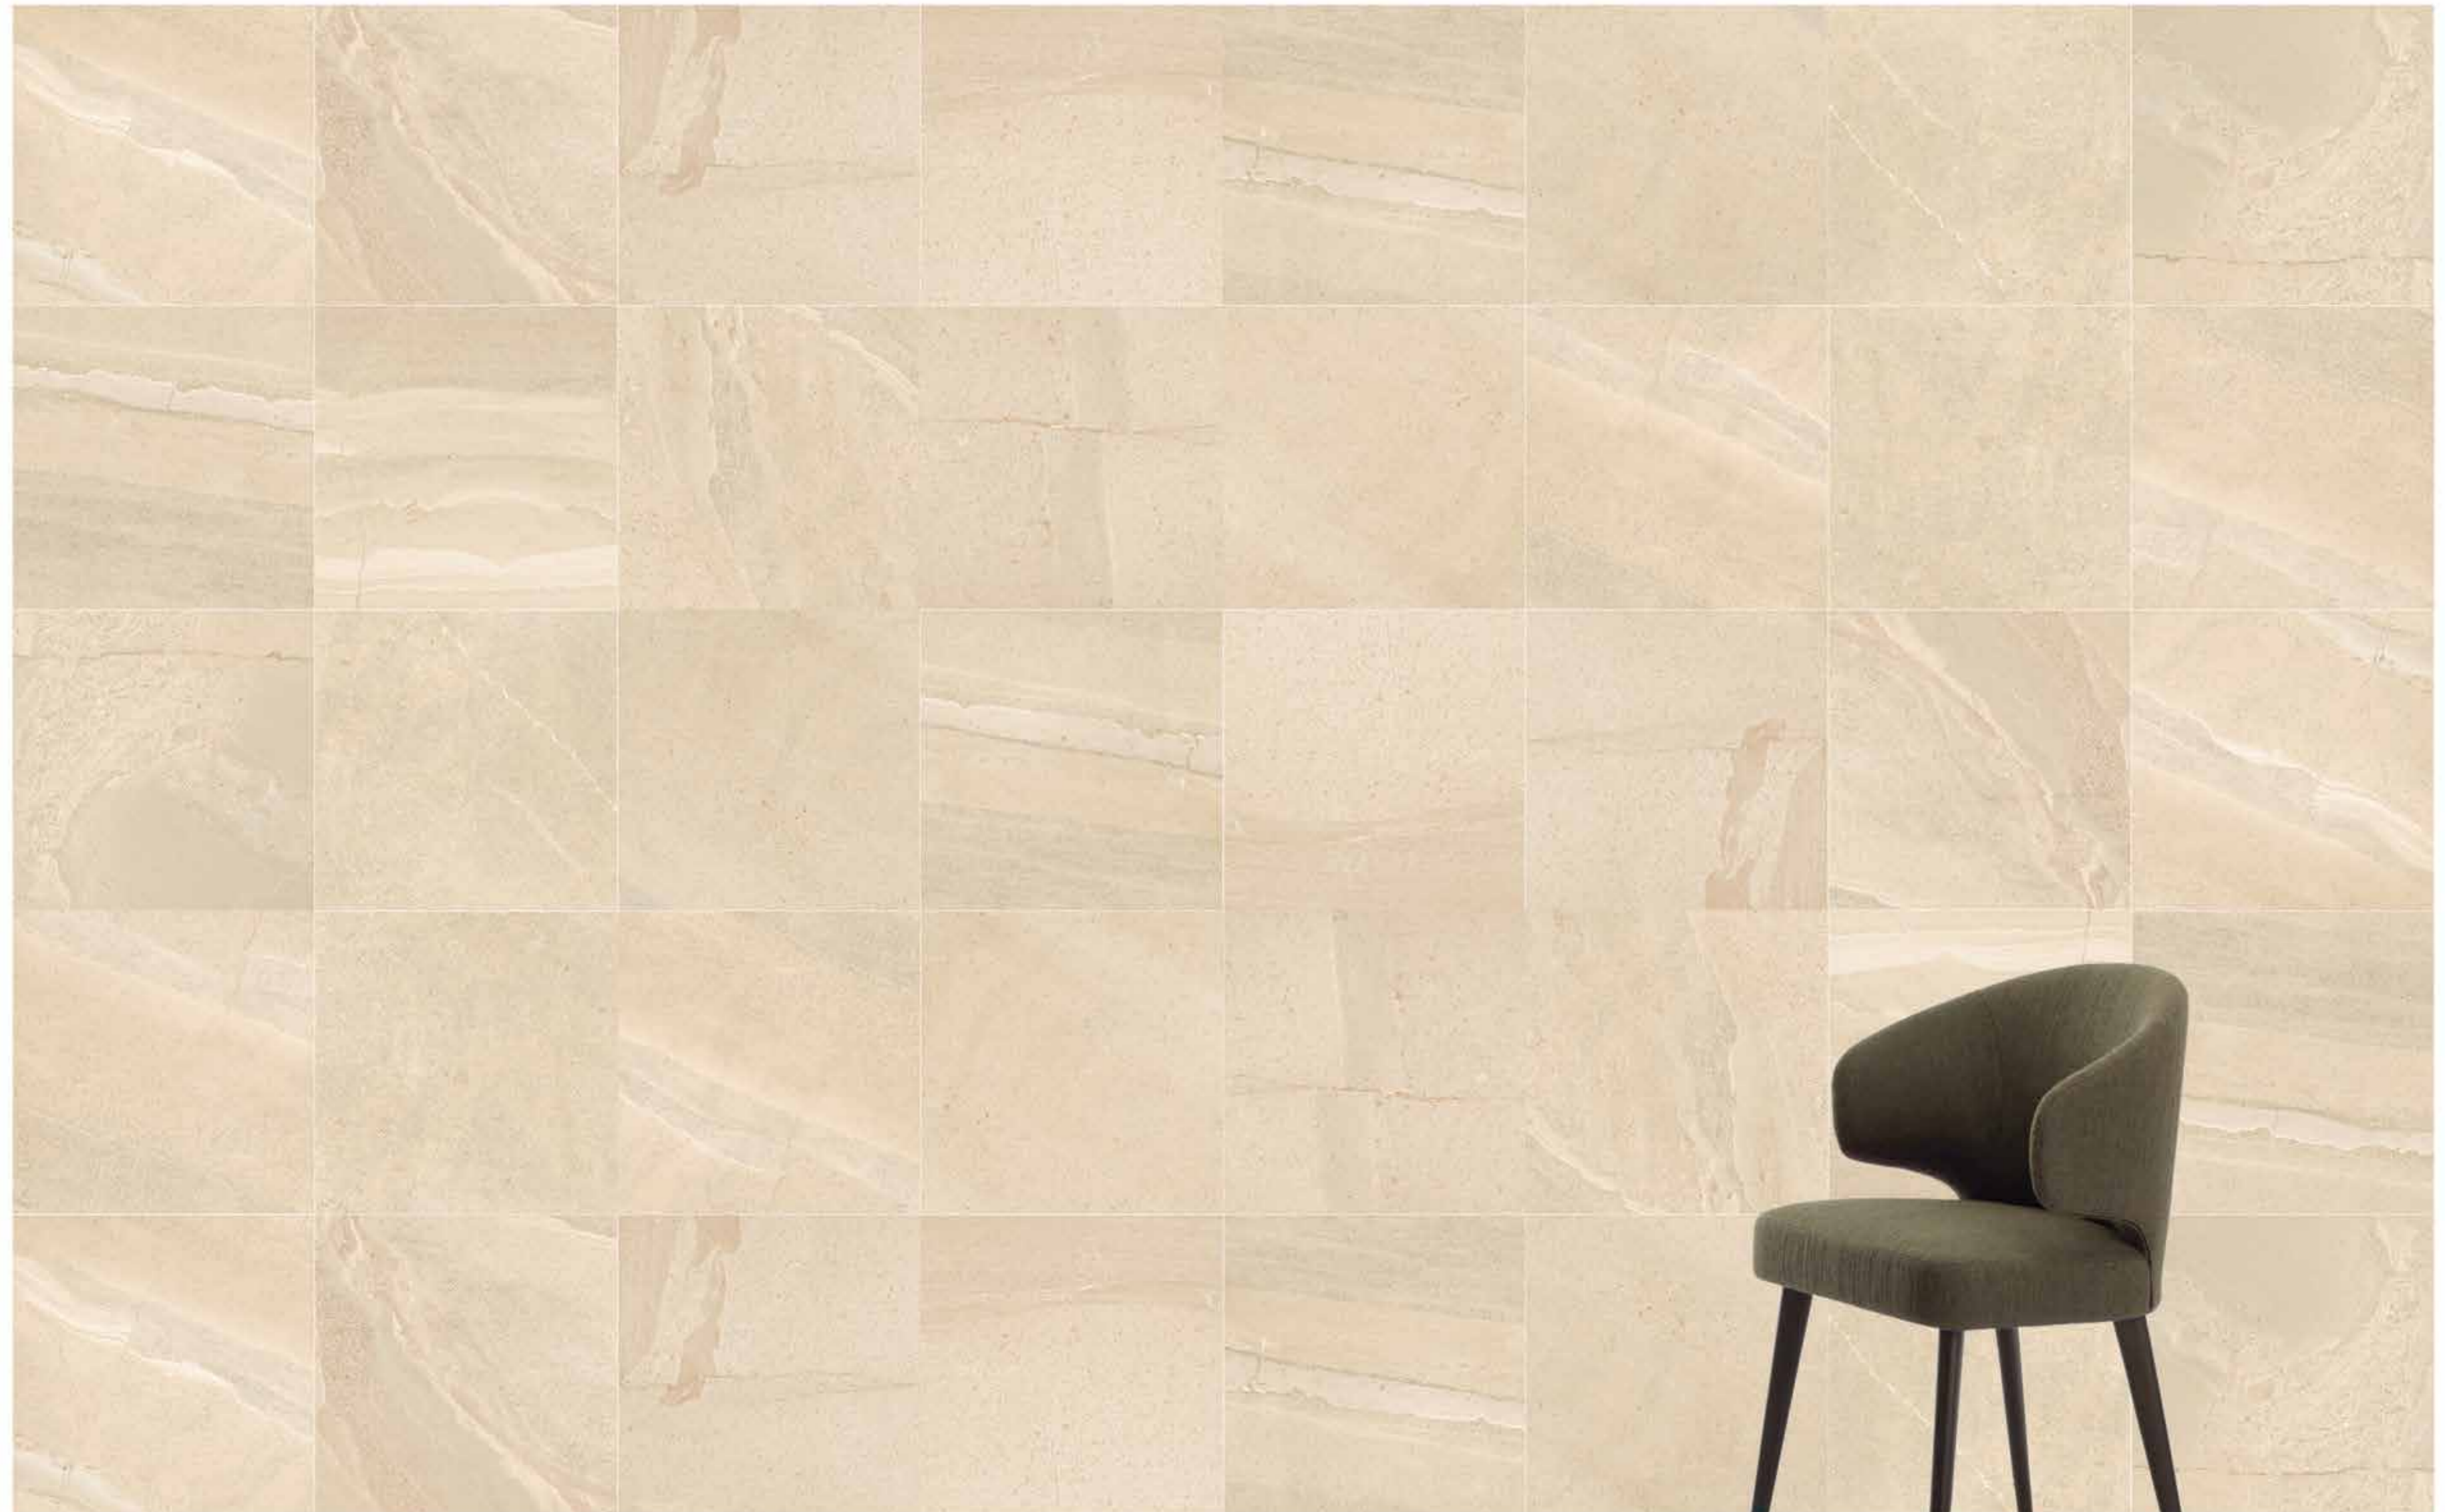

- Floor Tile
- Wall Tile
- Porcelain
- Frost Resistant
- Matt
- Lappato
- Rectified
- Shade Variation
- Residential
- Commercial

reaLook
TECHNOLOGY

British Stone

Colorbody Porcelain

60x60, 30x60 / R10A, LPR
White, **Beige**, Grey, Anthracite