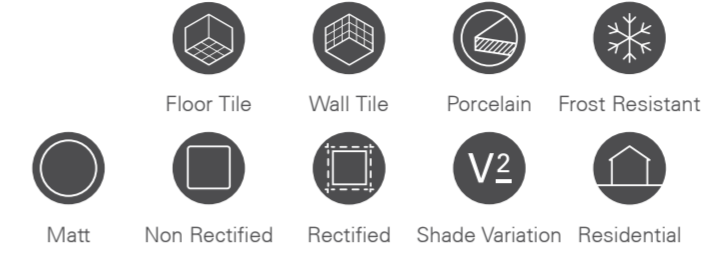

reaLook
TECHNOLOGY
Samba
Glazed Porcelain
20x120 / R10
Light Oak, Oak, Beige, **Wenge**

reaLook
TECHNOLOGY

Urbanwood

Glazed Porcelain

20x120 / R10A

Mink, Dark Greige, Grey, Dark Grey
Light Oak, Natural Oak, Oiled Oak, Dark Oak