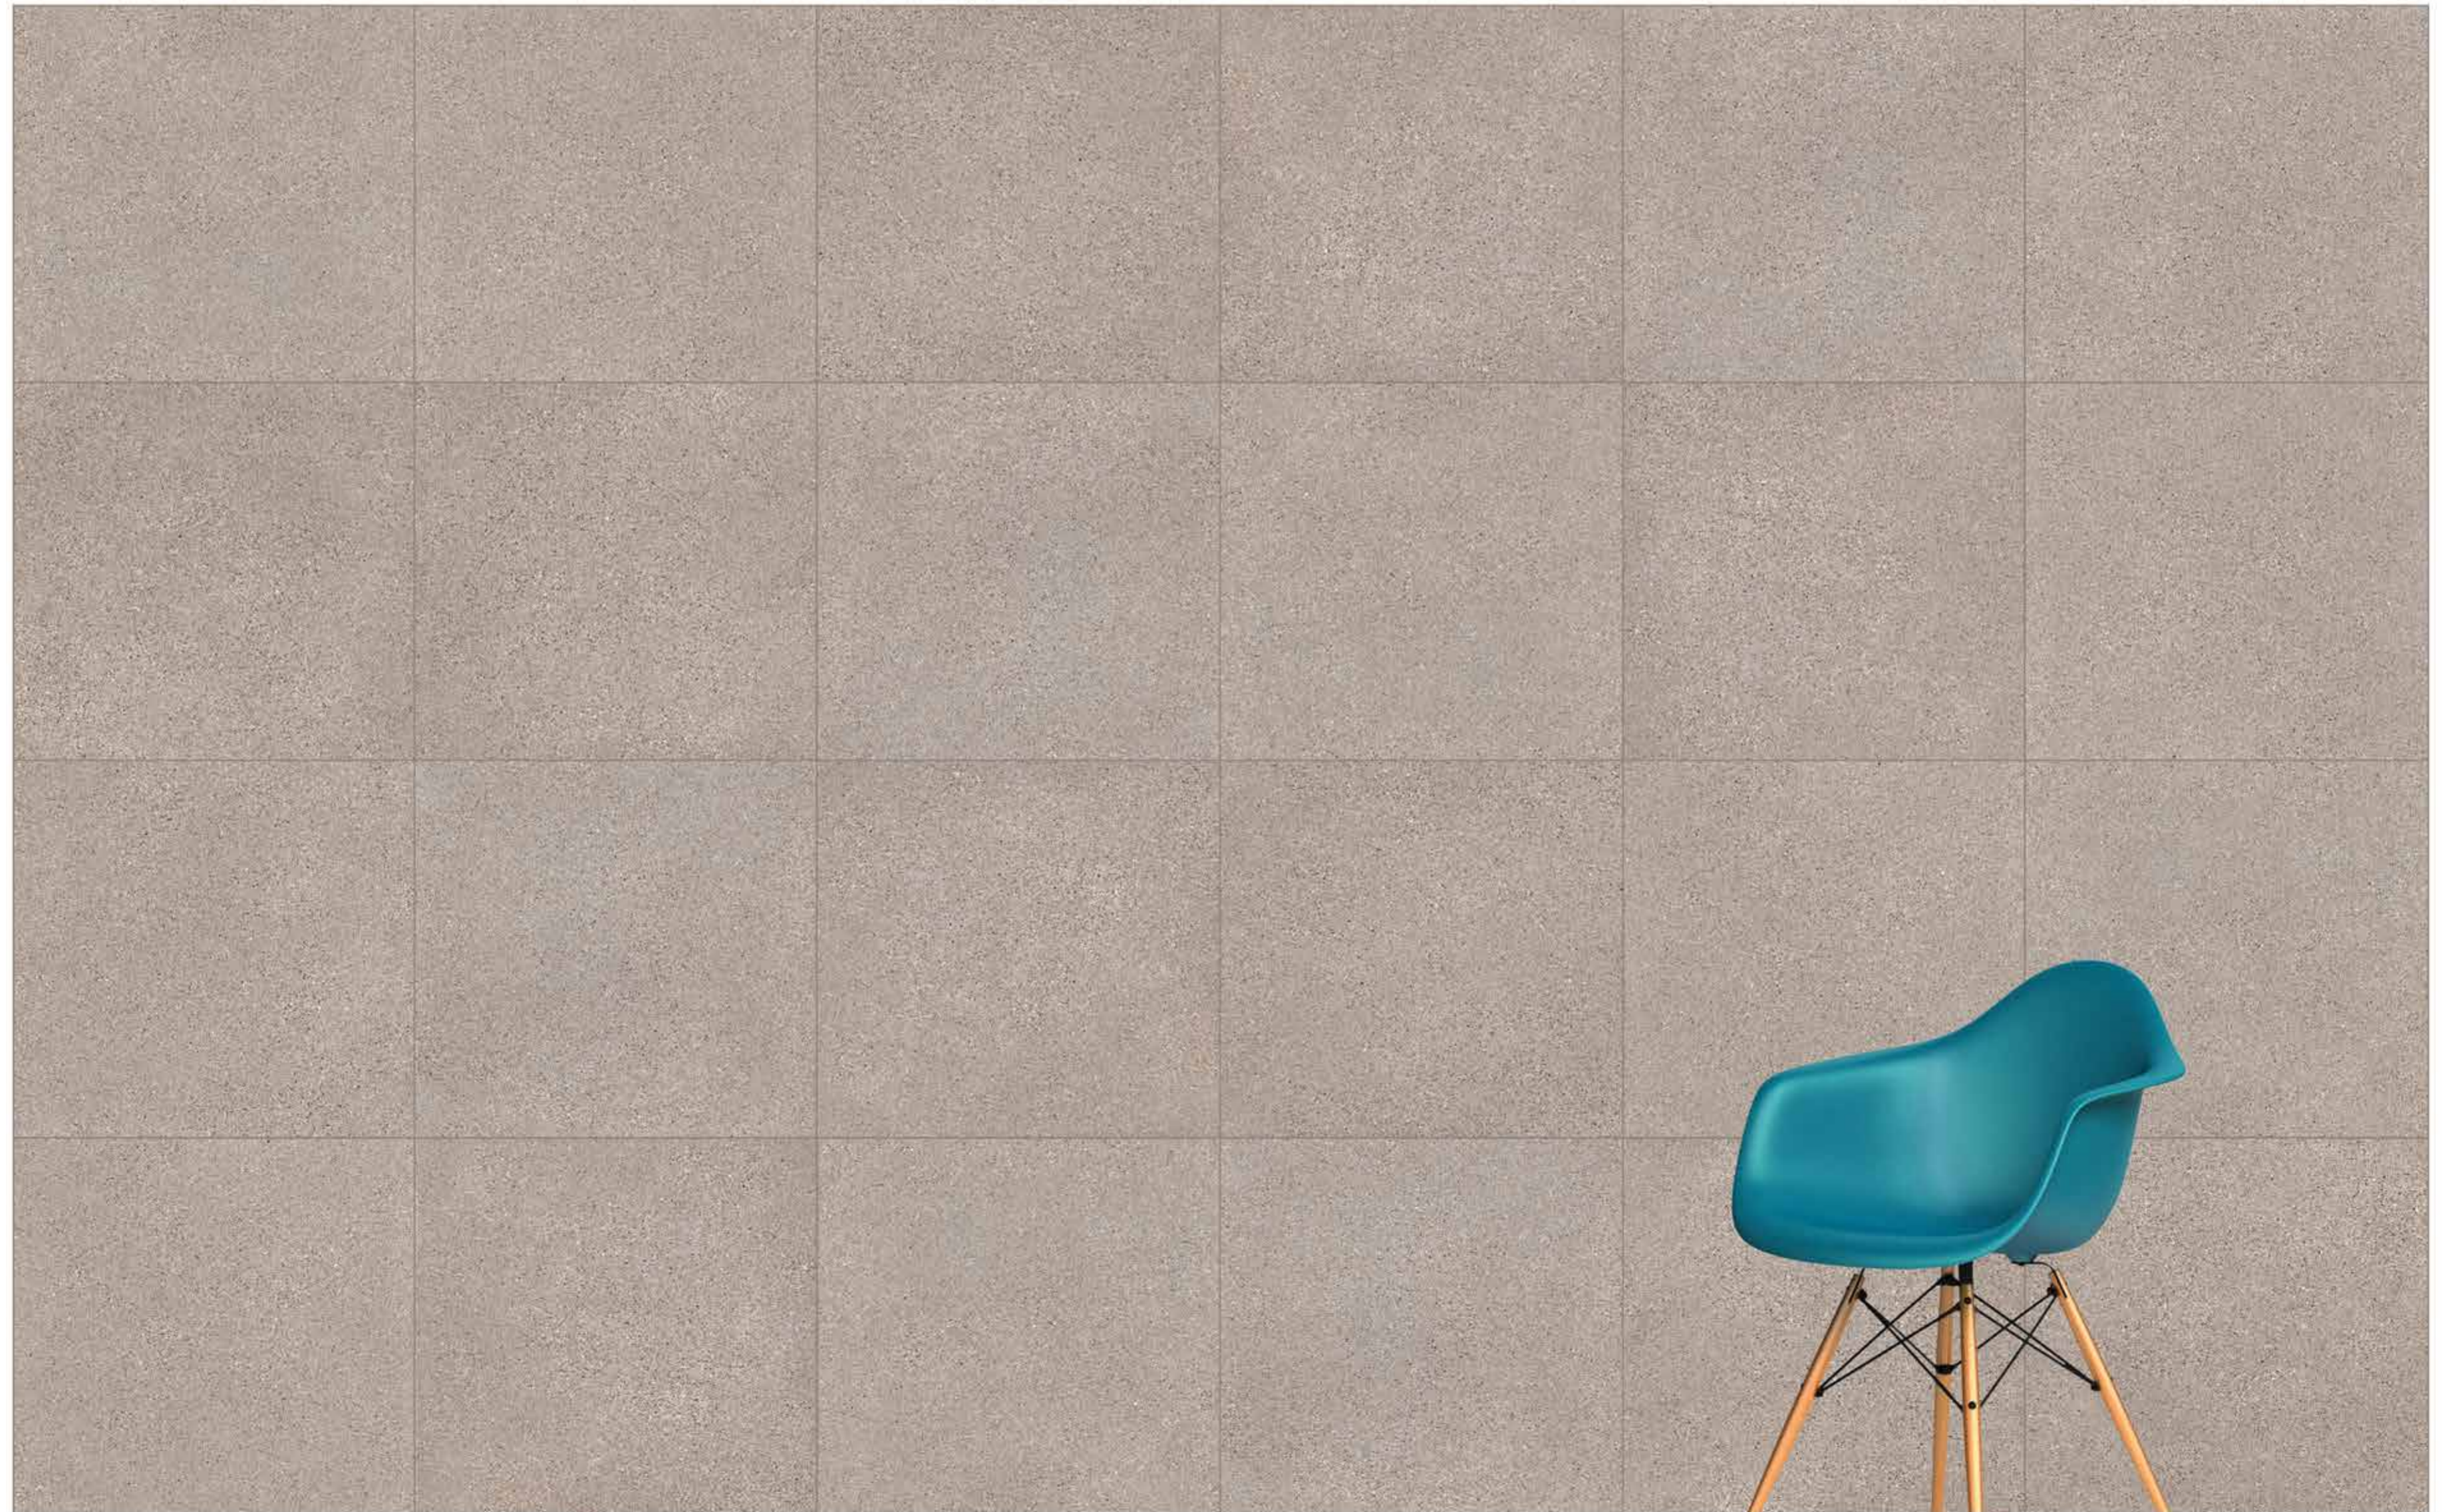

reaLook
TECHNOLOGY

CementMix

Colorbody Porcelain **80x80**, 60x60 / **Micro**, Meso, Flake / **R10A**, R10B
Fullbody Porcelain 80x80, 60x60 / Fine Geometric 1, Fine Random 2 / R10A , R11B
Light Greige, **Greige**, Dark Greige
Light Grey, Grey, Dark Grey