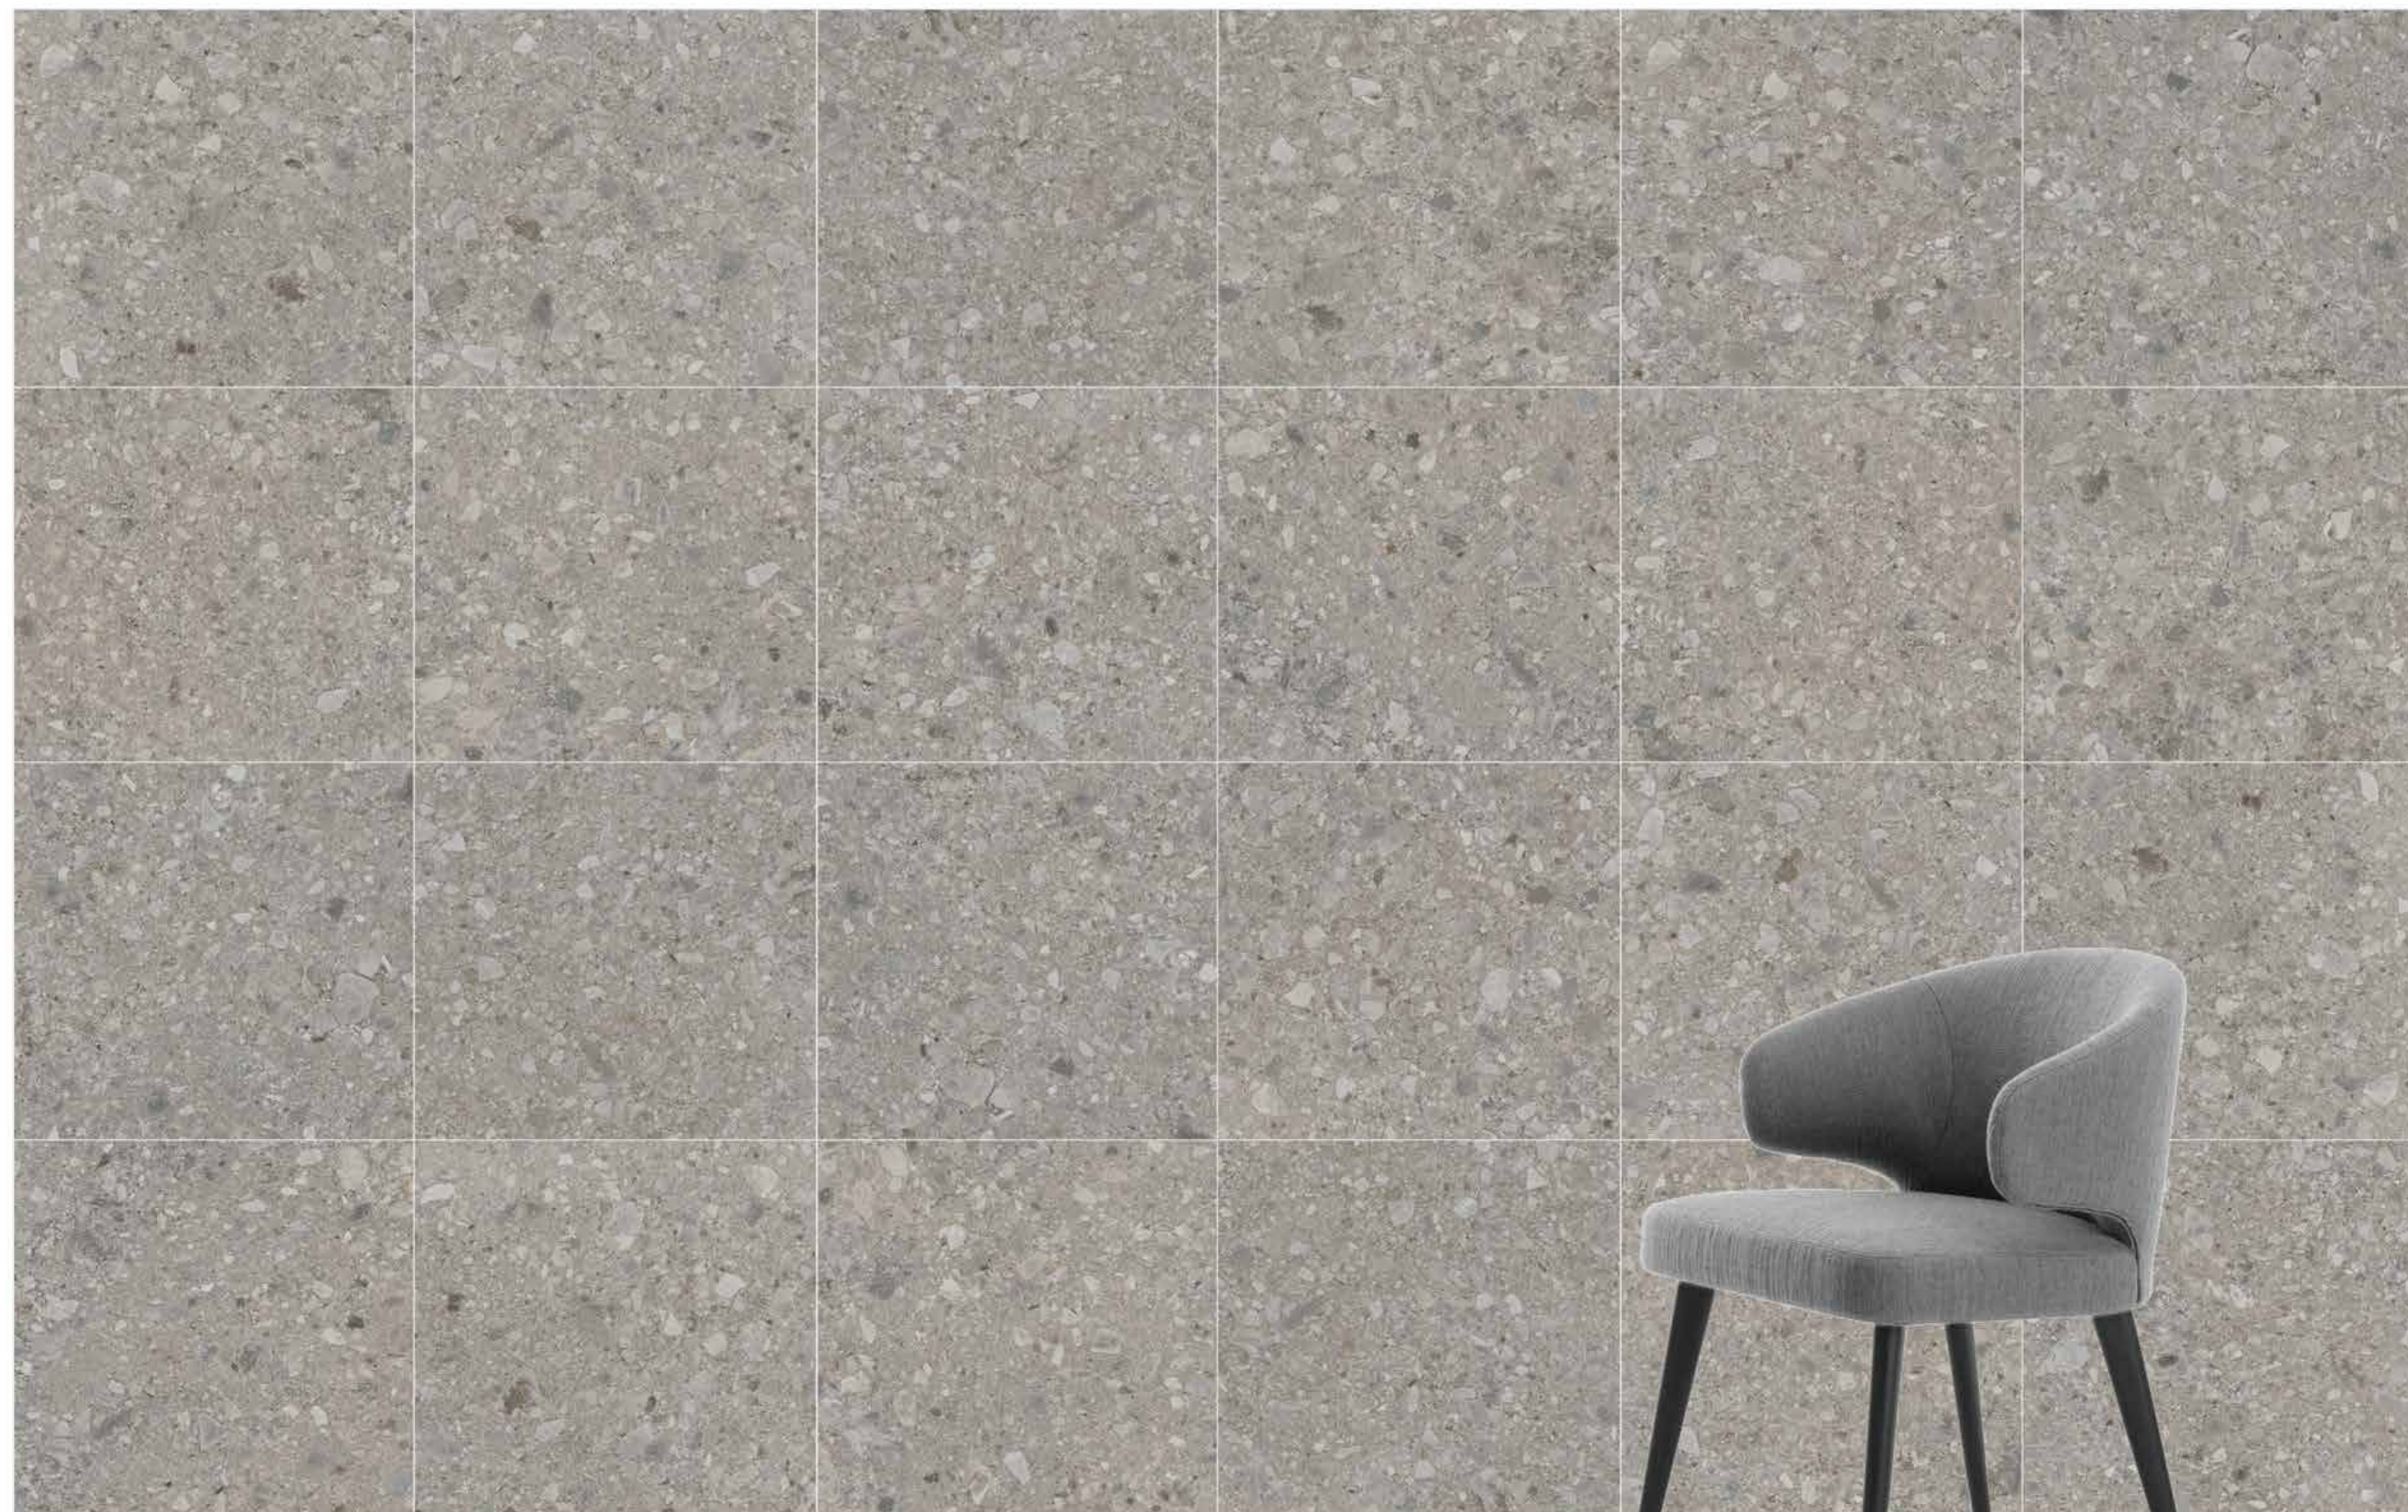

- Floor Tile
- Wall Tile
- Porcelain
- Frost Resistant
- 20 mm
- Modularity
- Matt
- Rectified
- V2
- Residential
- Commercial

Ceppostone

Colorbody Porcelain

60x120, **80x80**, 40x80, 60x60, 30x60, 30x30, 15x15 / R9, R11
Mink, **Dark Greige**, Grey, Dark Grey