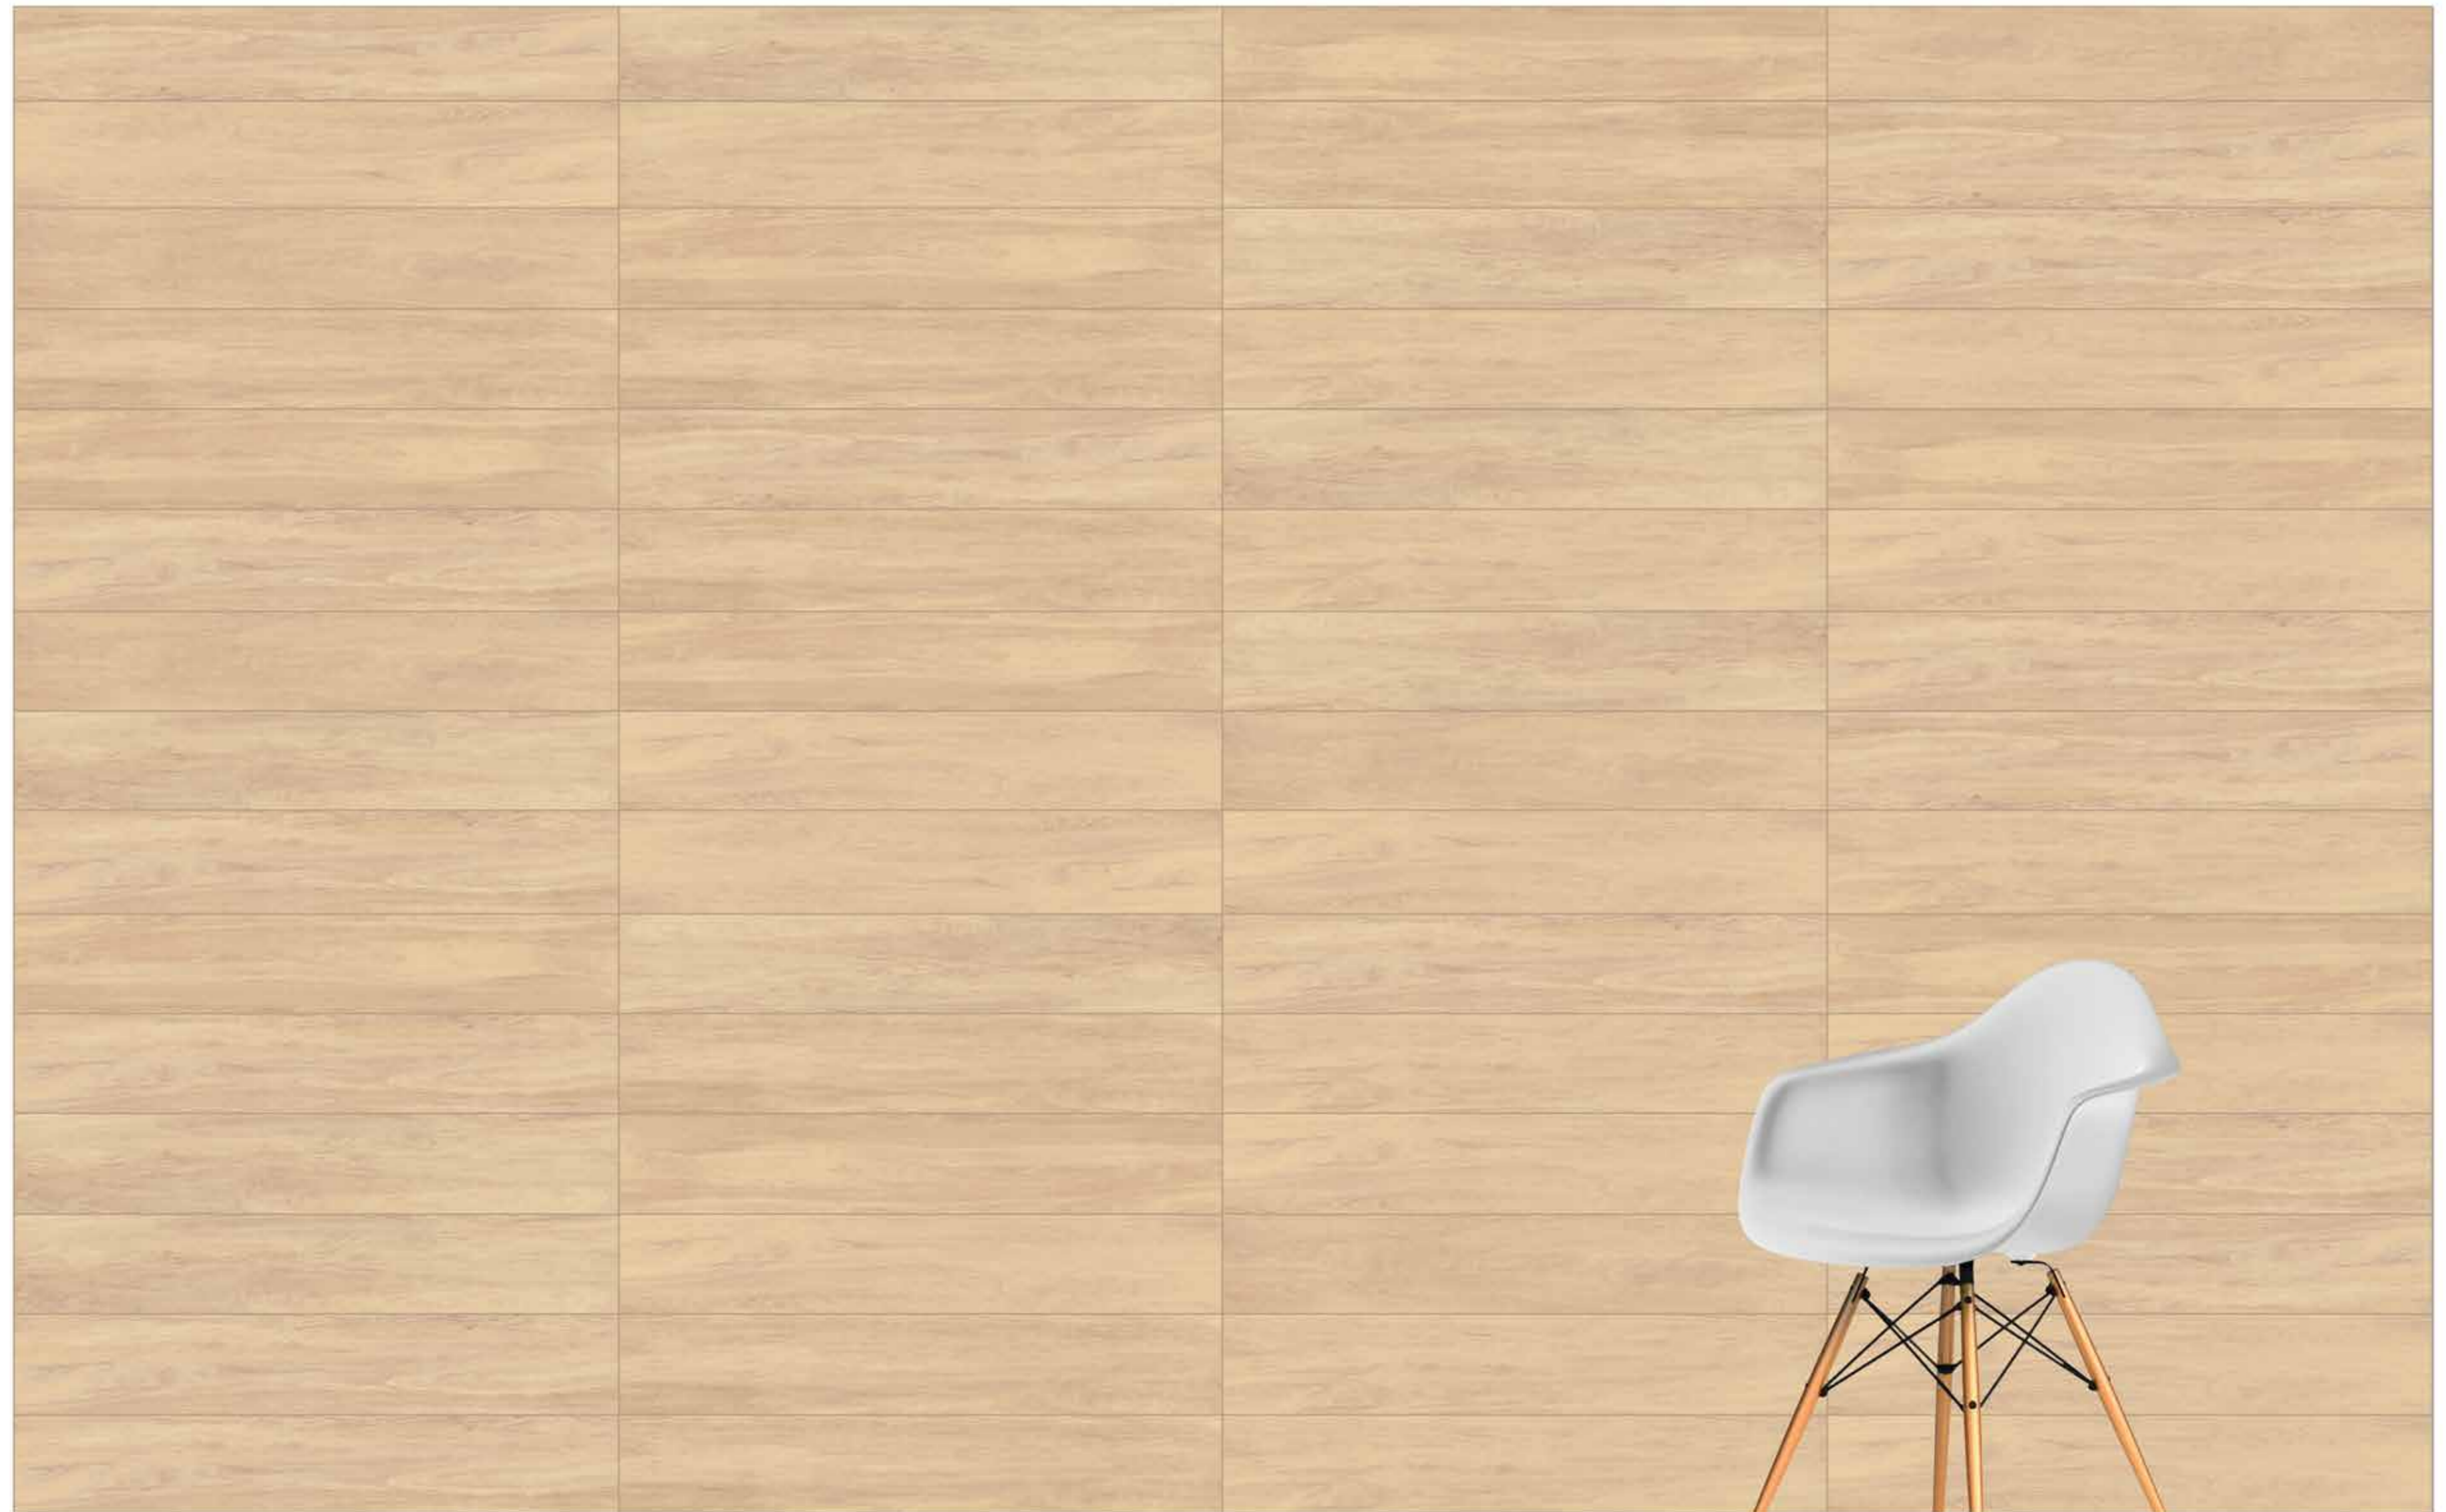

- Matt
- Non Rectified
- Rectified
- Shade Variation
- Residential
- Floor Tile
- Wall Tile
- Porcelain
- Frost Resistant

reaLook
TECHNOLOGY
Urbanwood
Glazed Porcelain
20x120 / R10A
Mink, Dark Greige, Grey, Dark Grey
Light Oak, Natural Oak, Oiled Oak, Dark Oak