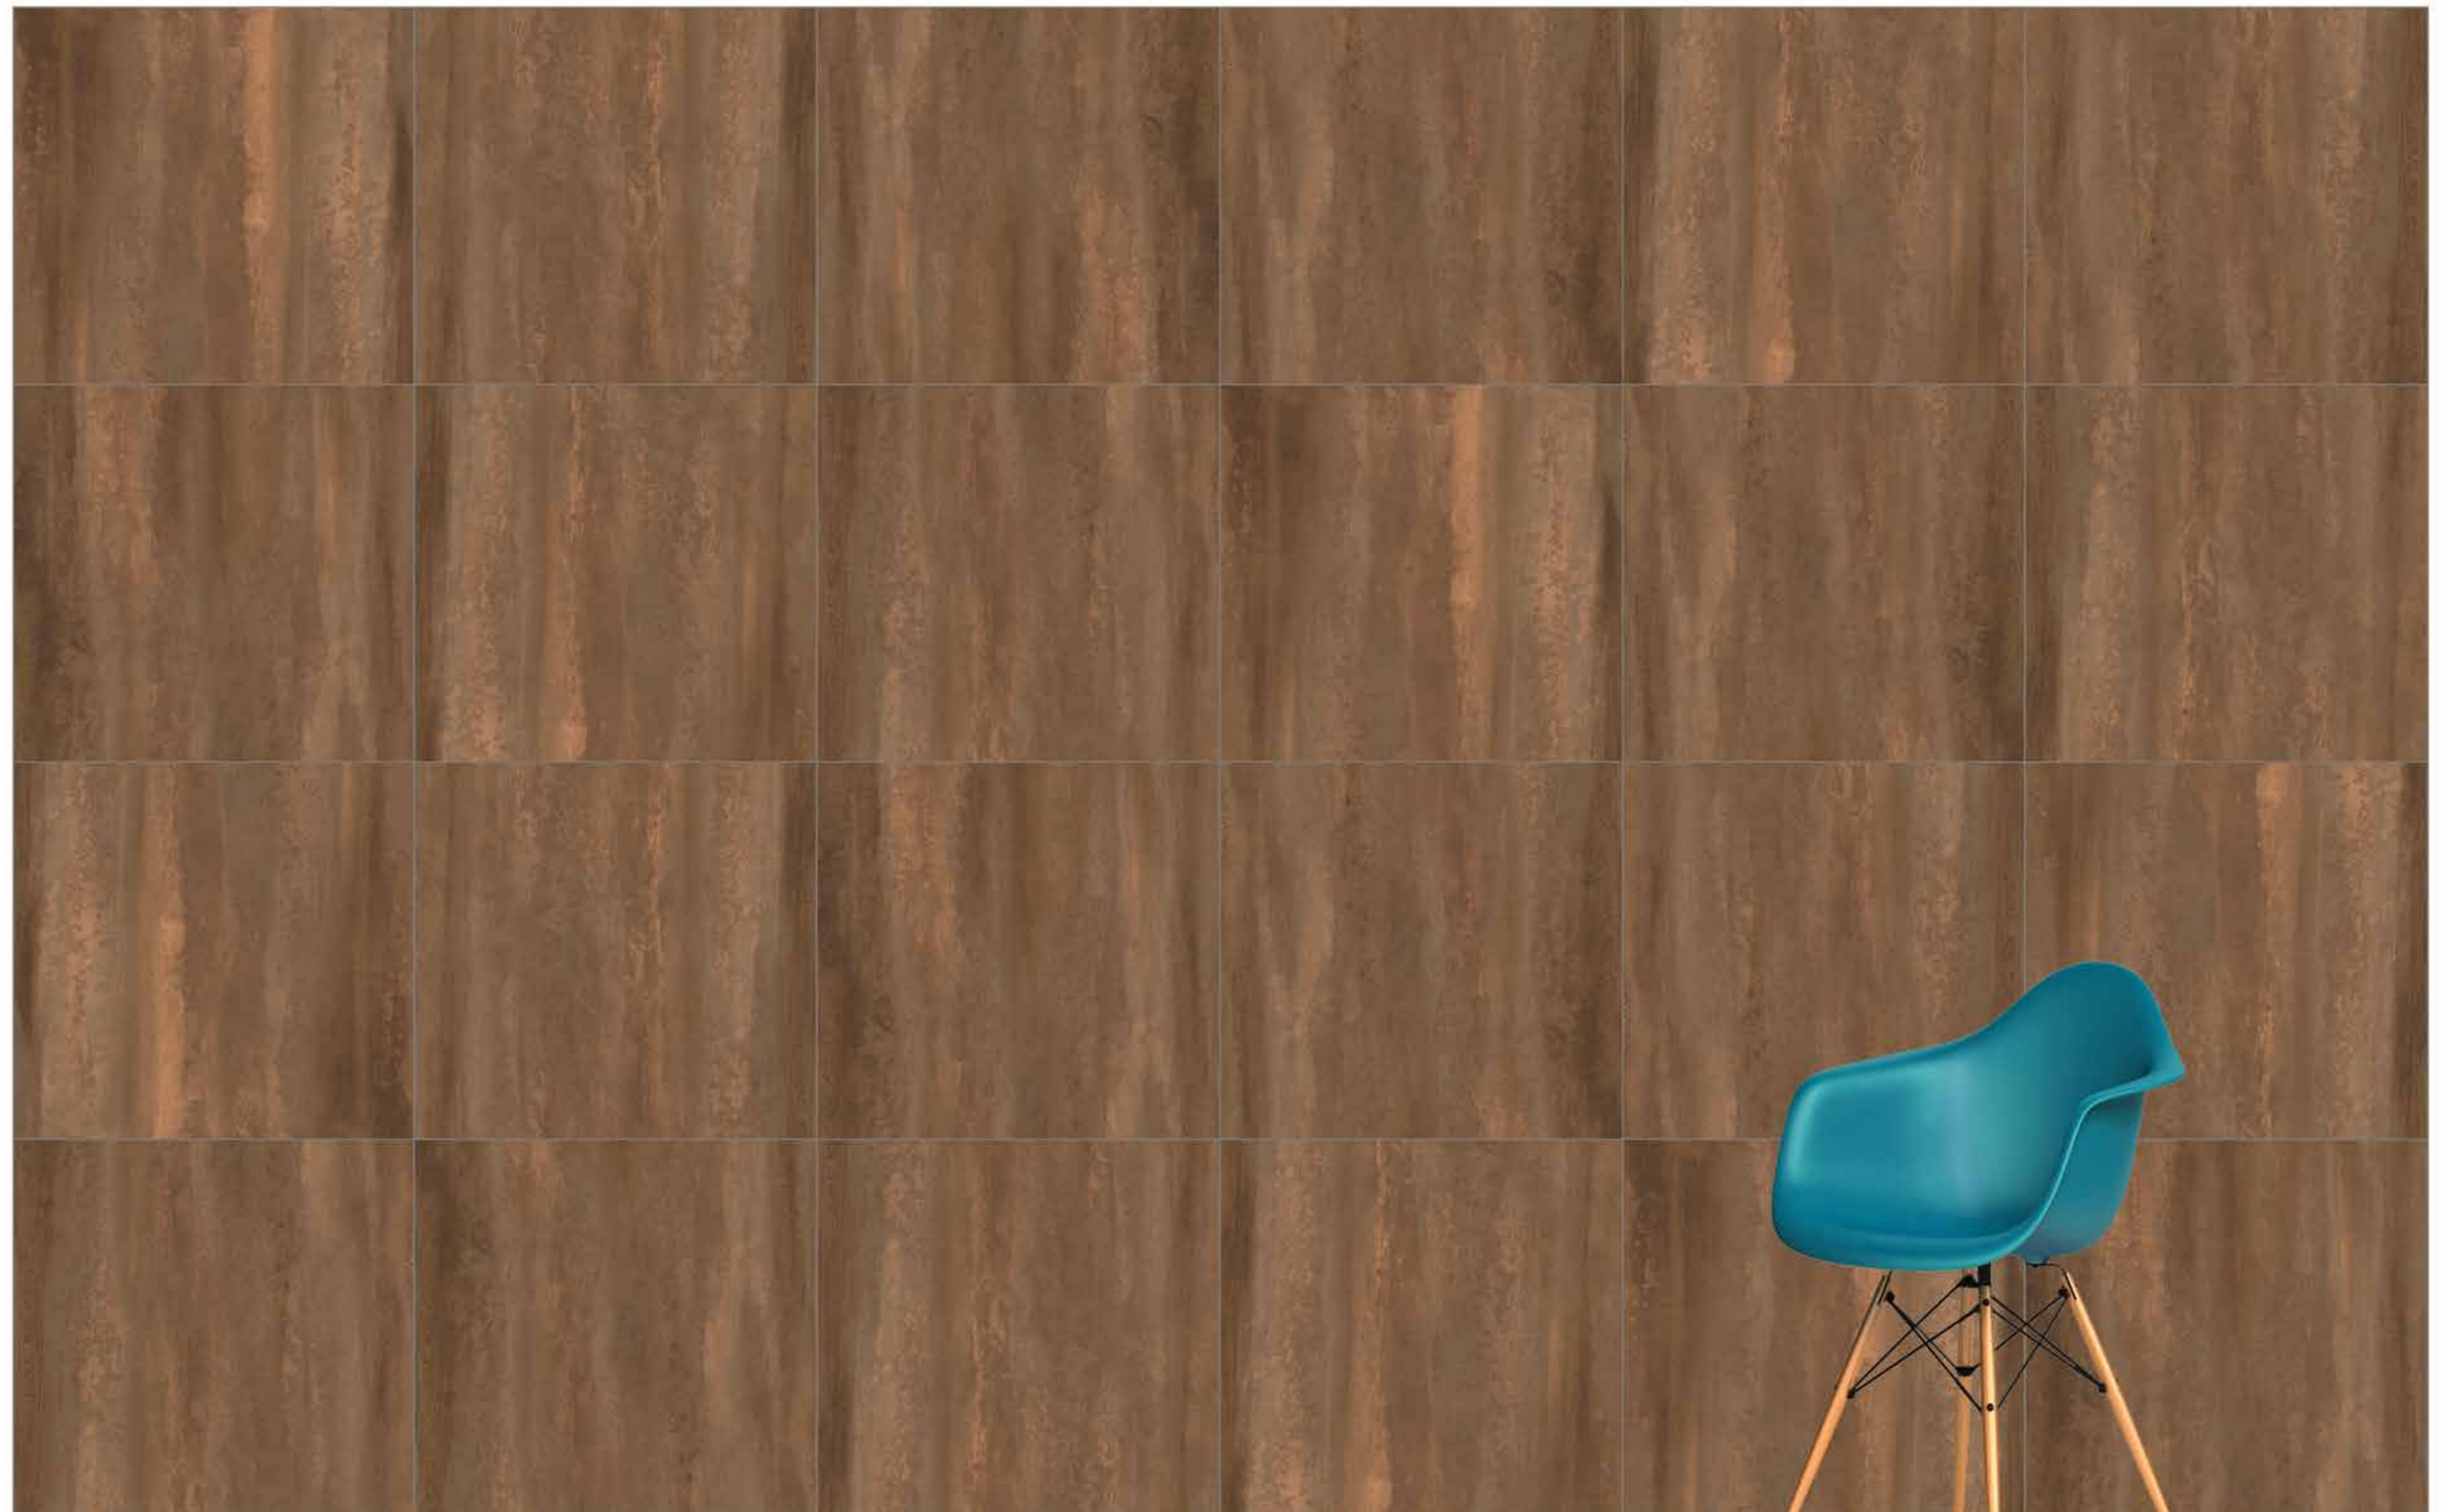

- Floor Tile
- Wall Tile
- Porcelain
- Frost Resistant
- Lappato
- Rectified
- Shade Variation
- Residential
- Commercial

Metalcrete

Colorbody Porcelain

80x80, 40x80, 60x60, 30x60 / LPR
Copper, Iron, Mink, Silver Grey