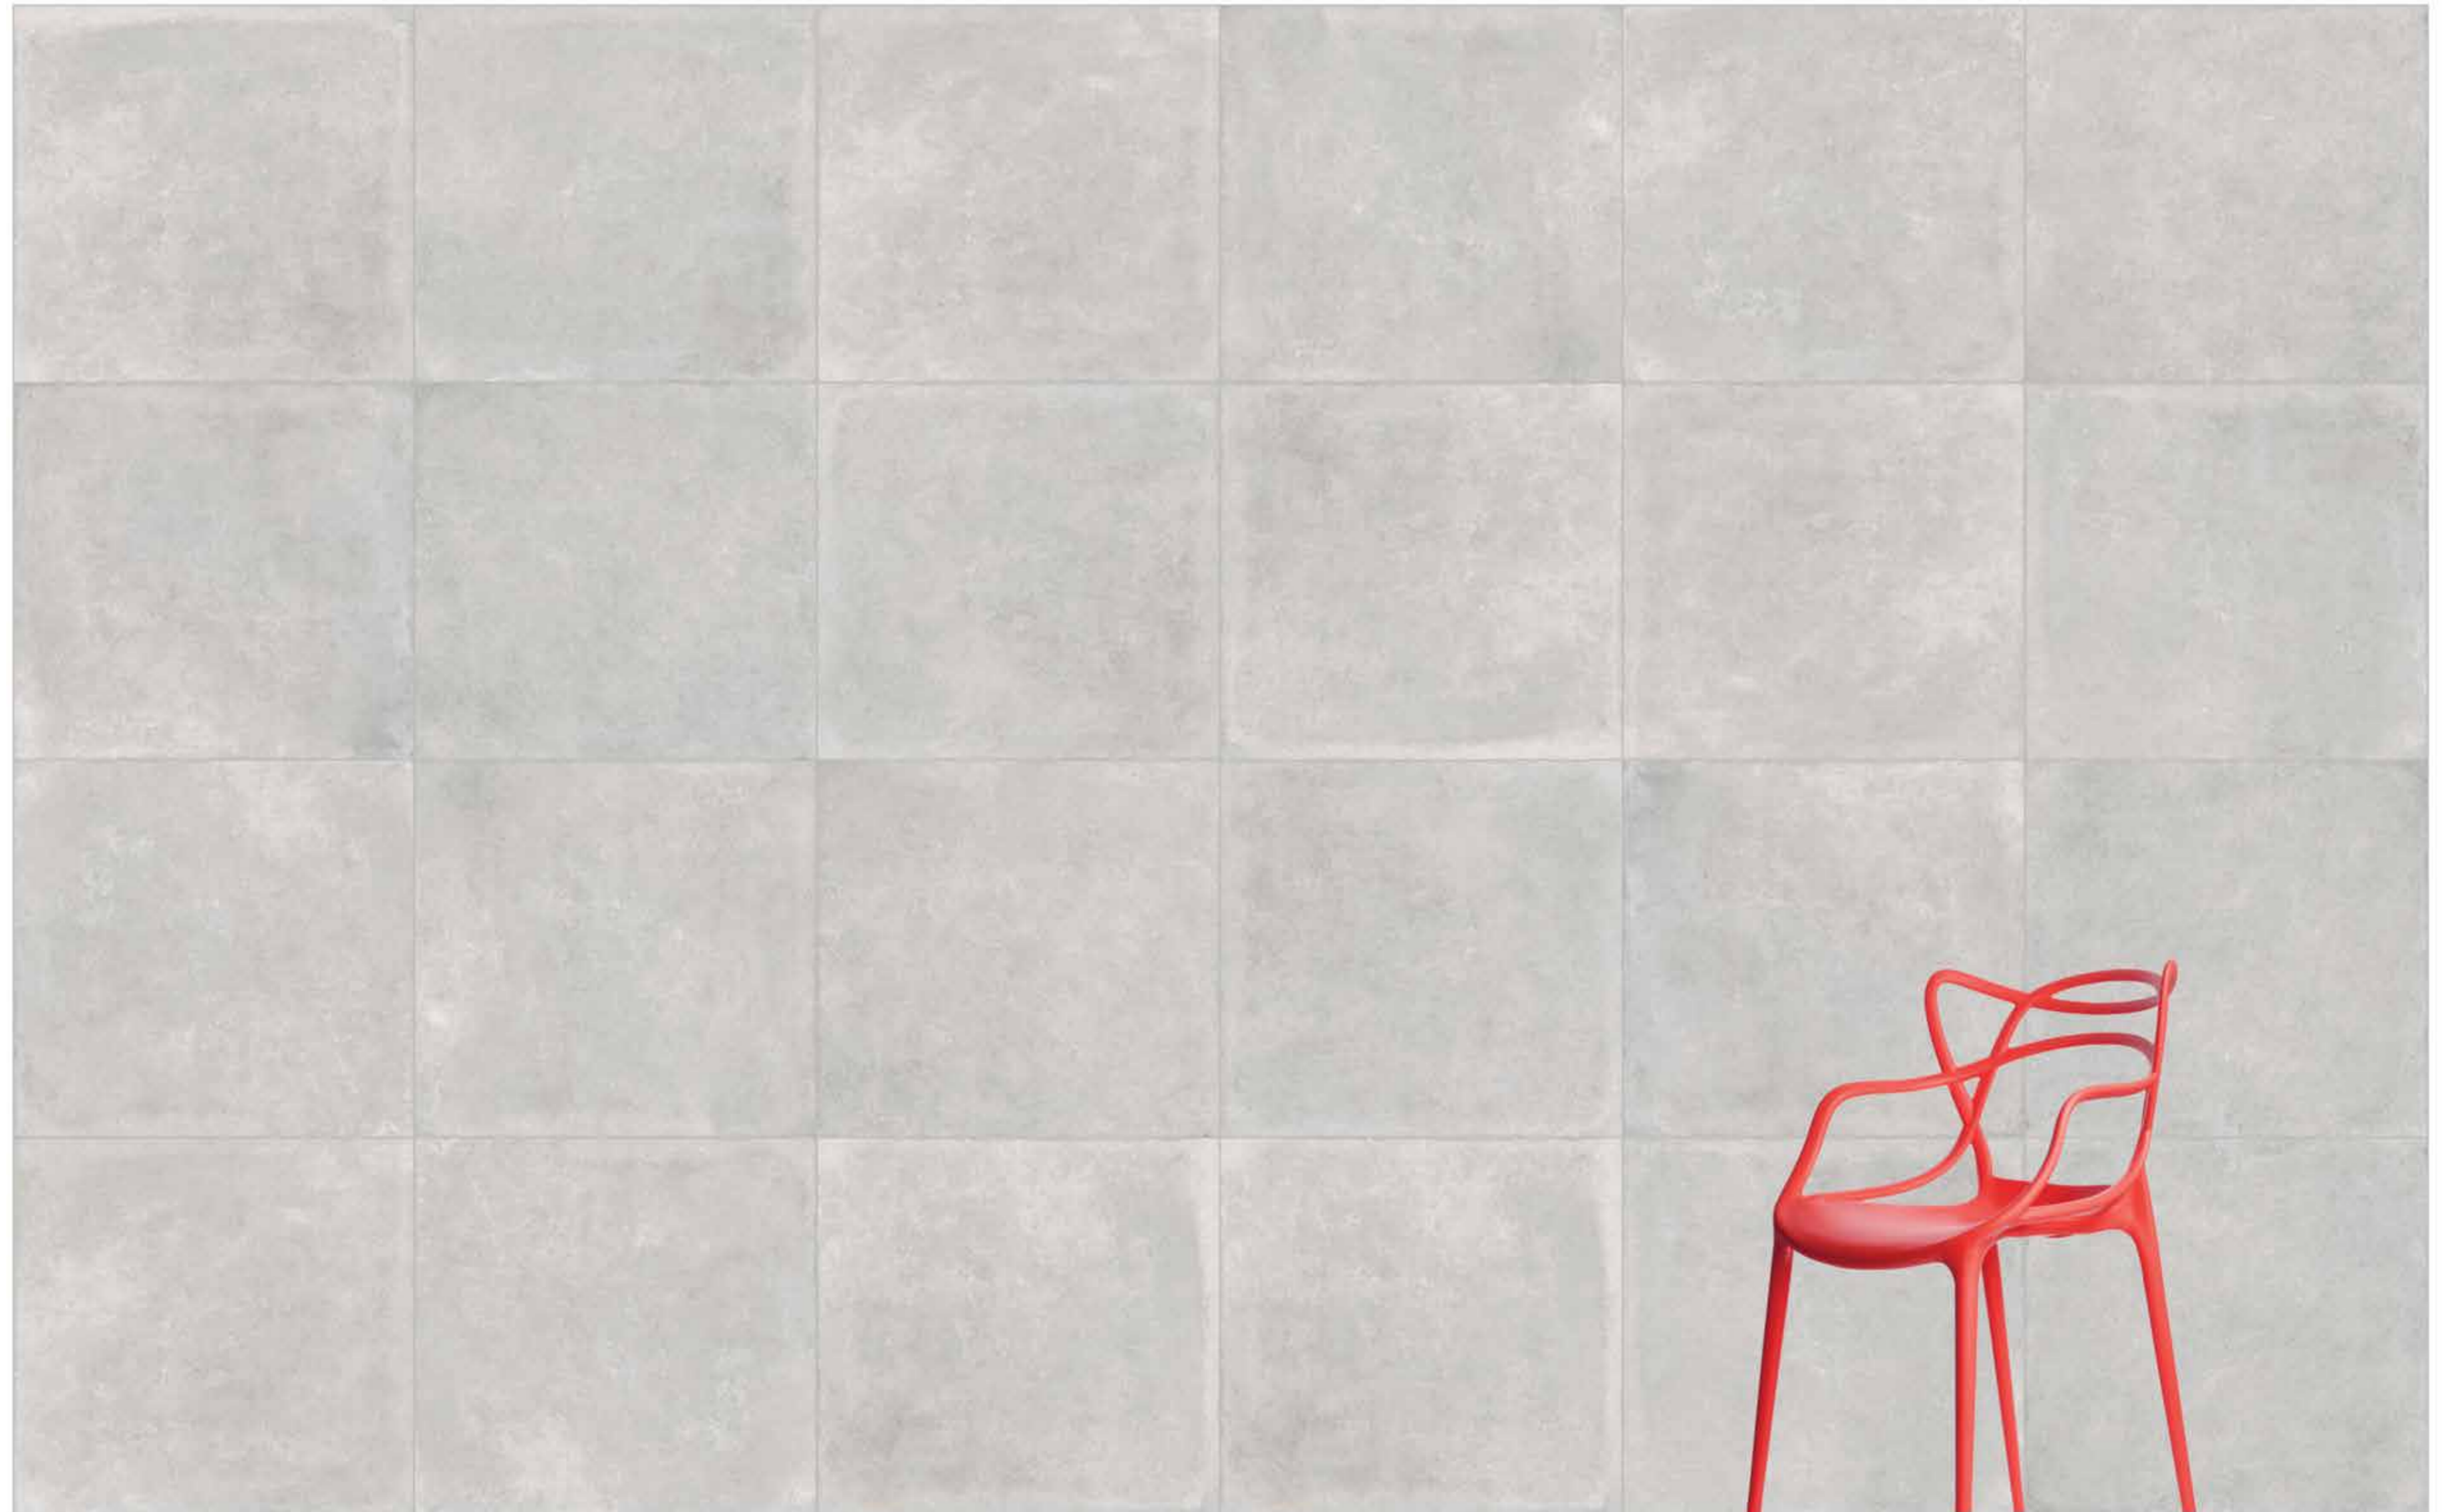

- Floor Tile
- Wall Tile
- Porcelain
- Frost Resistant
- Modularity
- R9 Lappato
- Soft R10
- Rectified
- Shade Variation
- Residential
- Commercial

Stonelevel

Colorbody Porcelain

80x80, 40x80, 60x60, 30x60 / R10A, R9 LPR
Ivory, **Greige**, Basalt