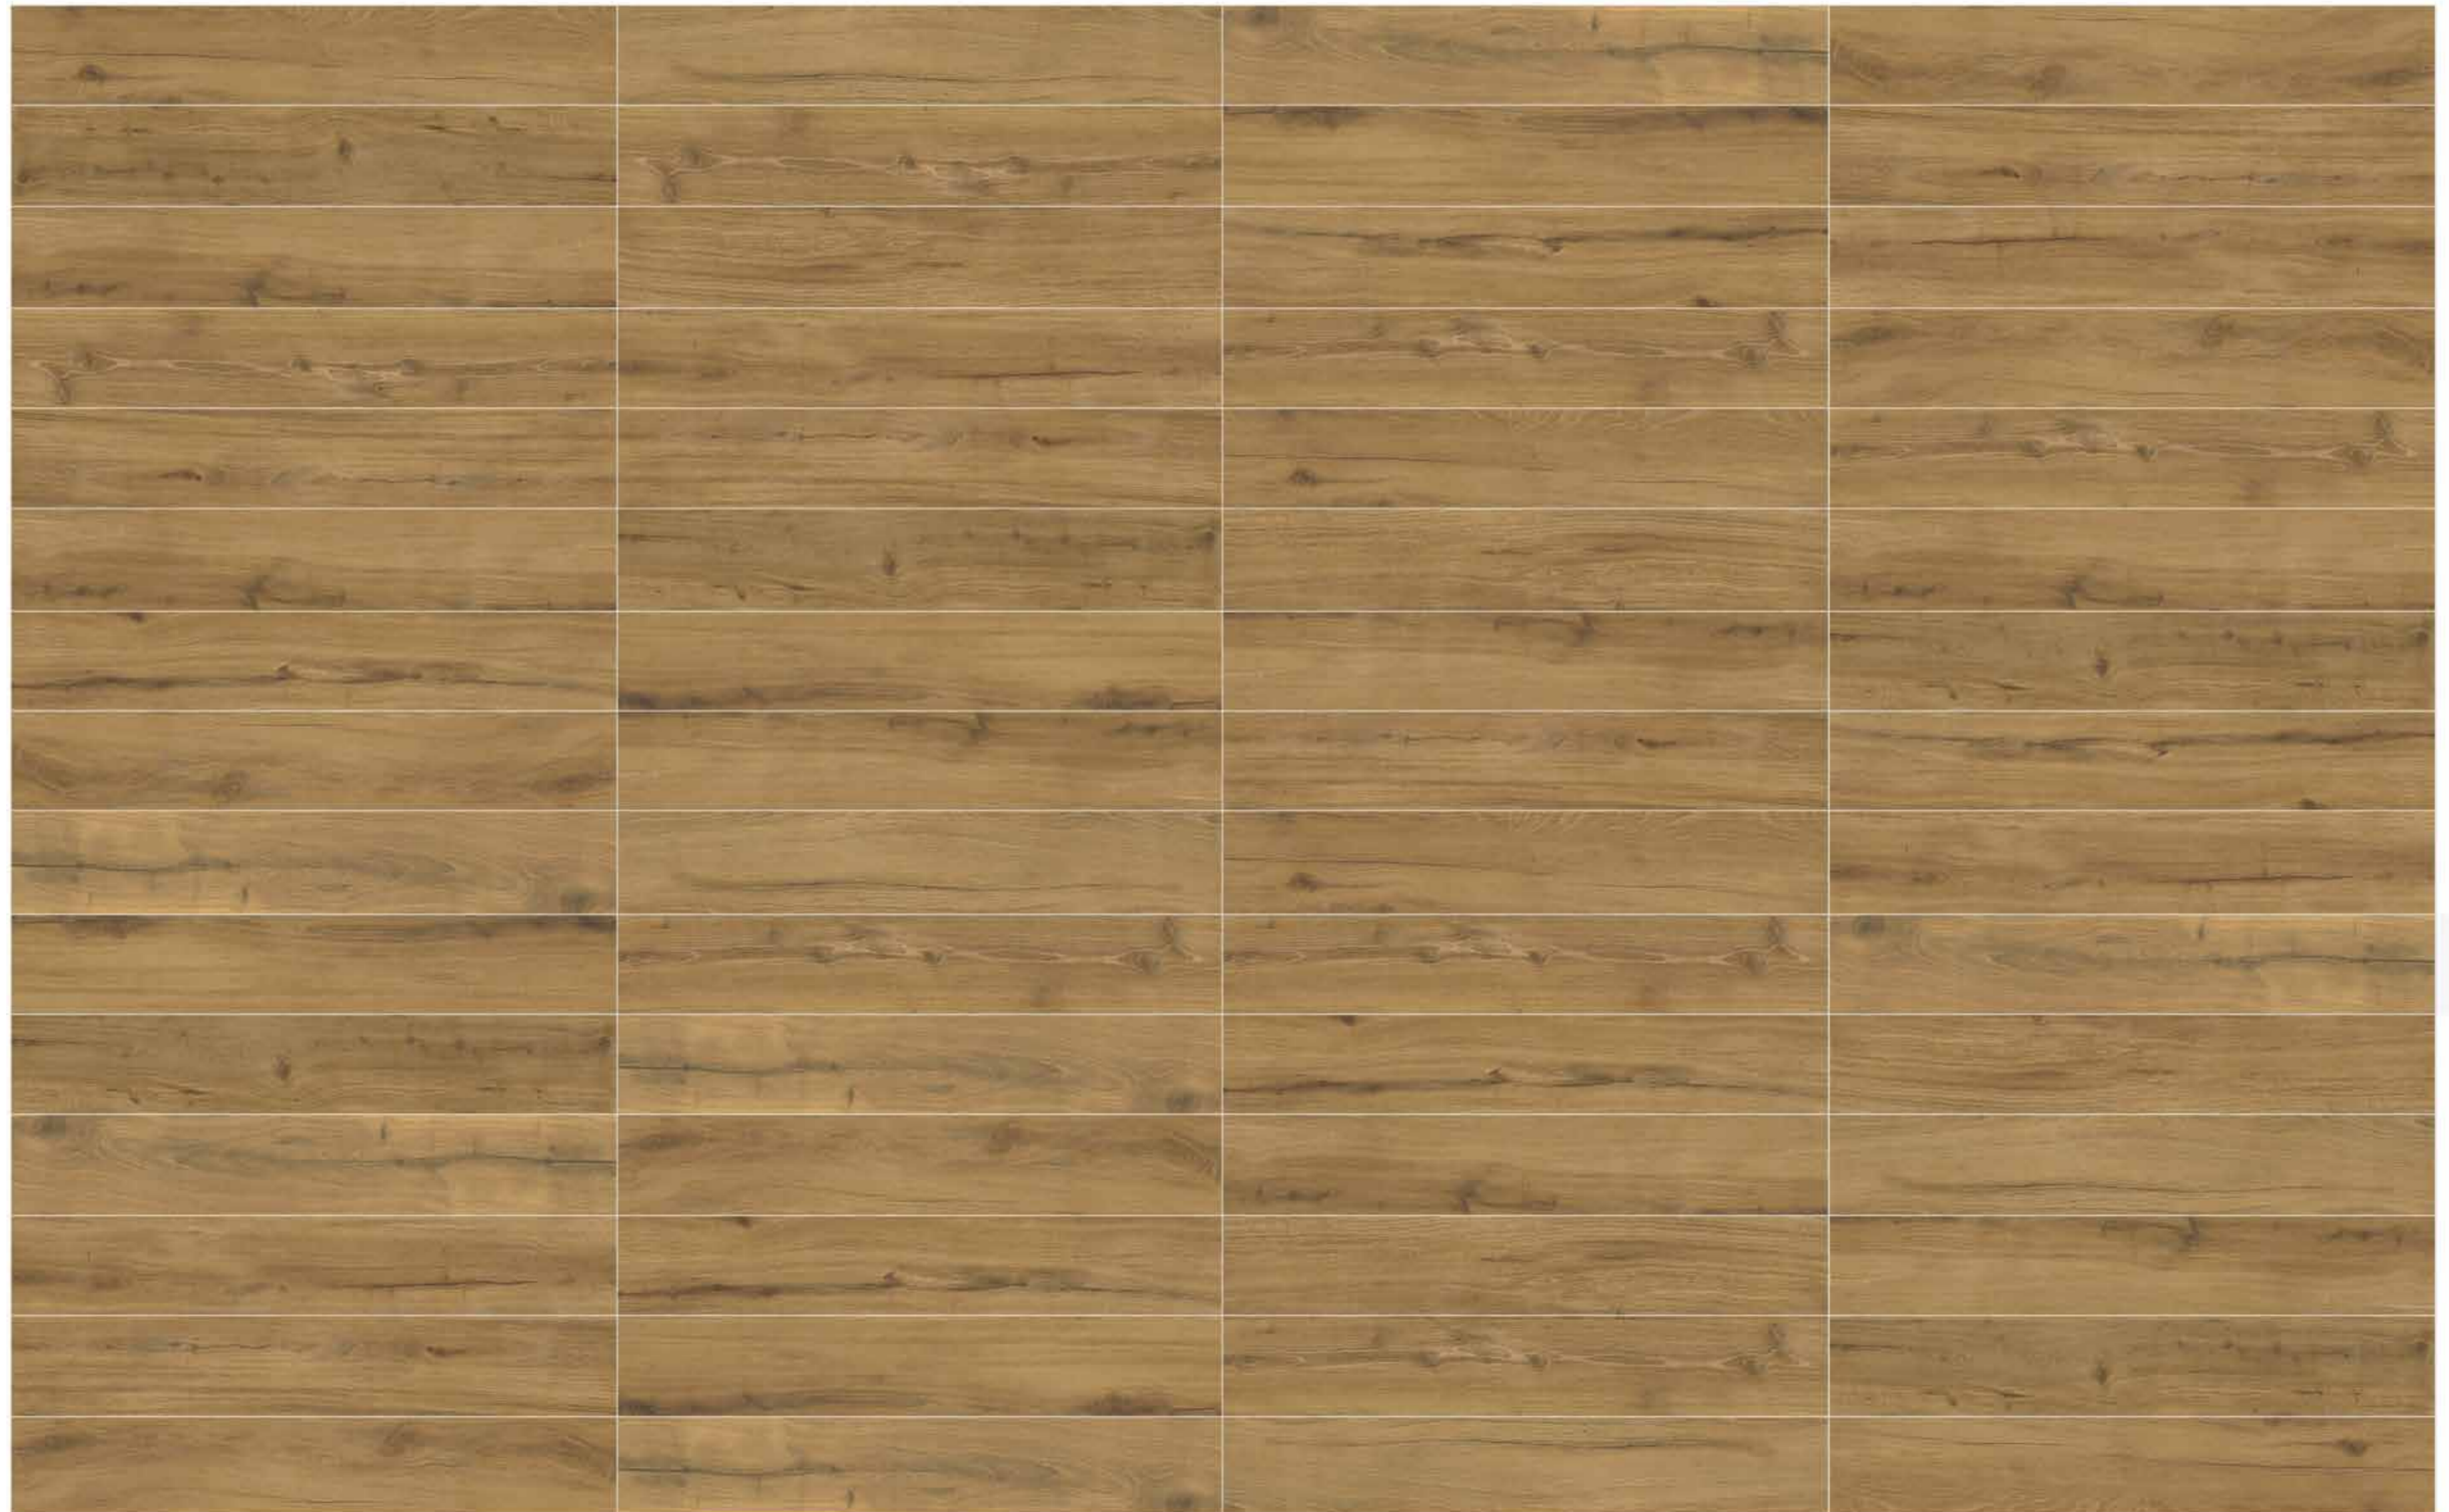

reaLook
TECHNOLOGY

Craft

Glazed Porcelain

40x120 (20 mm), 30x120, **20x120** / R10A, R11
Light Greige, Beige, **Oak**, Dark Oak, Greige

reaLook
TECHNOLOGY

Craft

Glazed Porcelain

40x120 (20 mm), 30x120, **20x120** / R10A, R11
Light Greige, Beige, Oak, **Dark Oak**, Greige