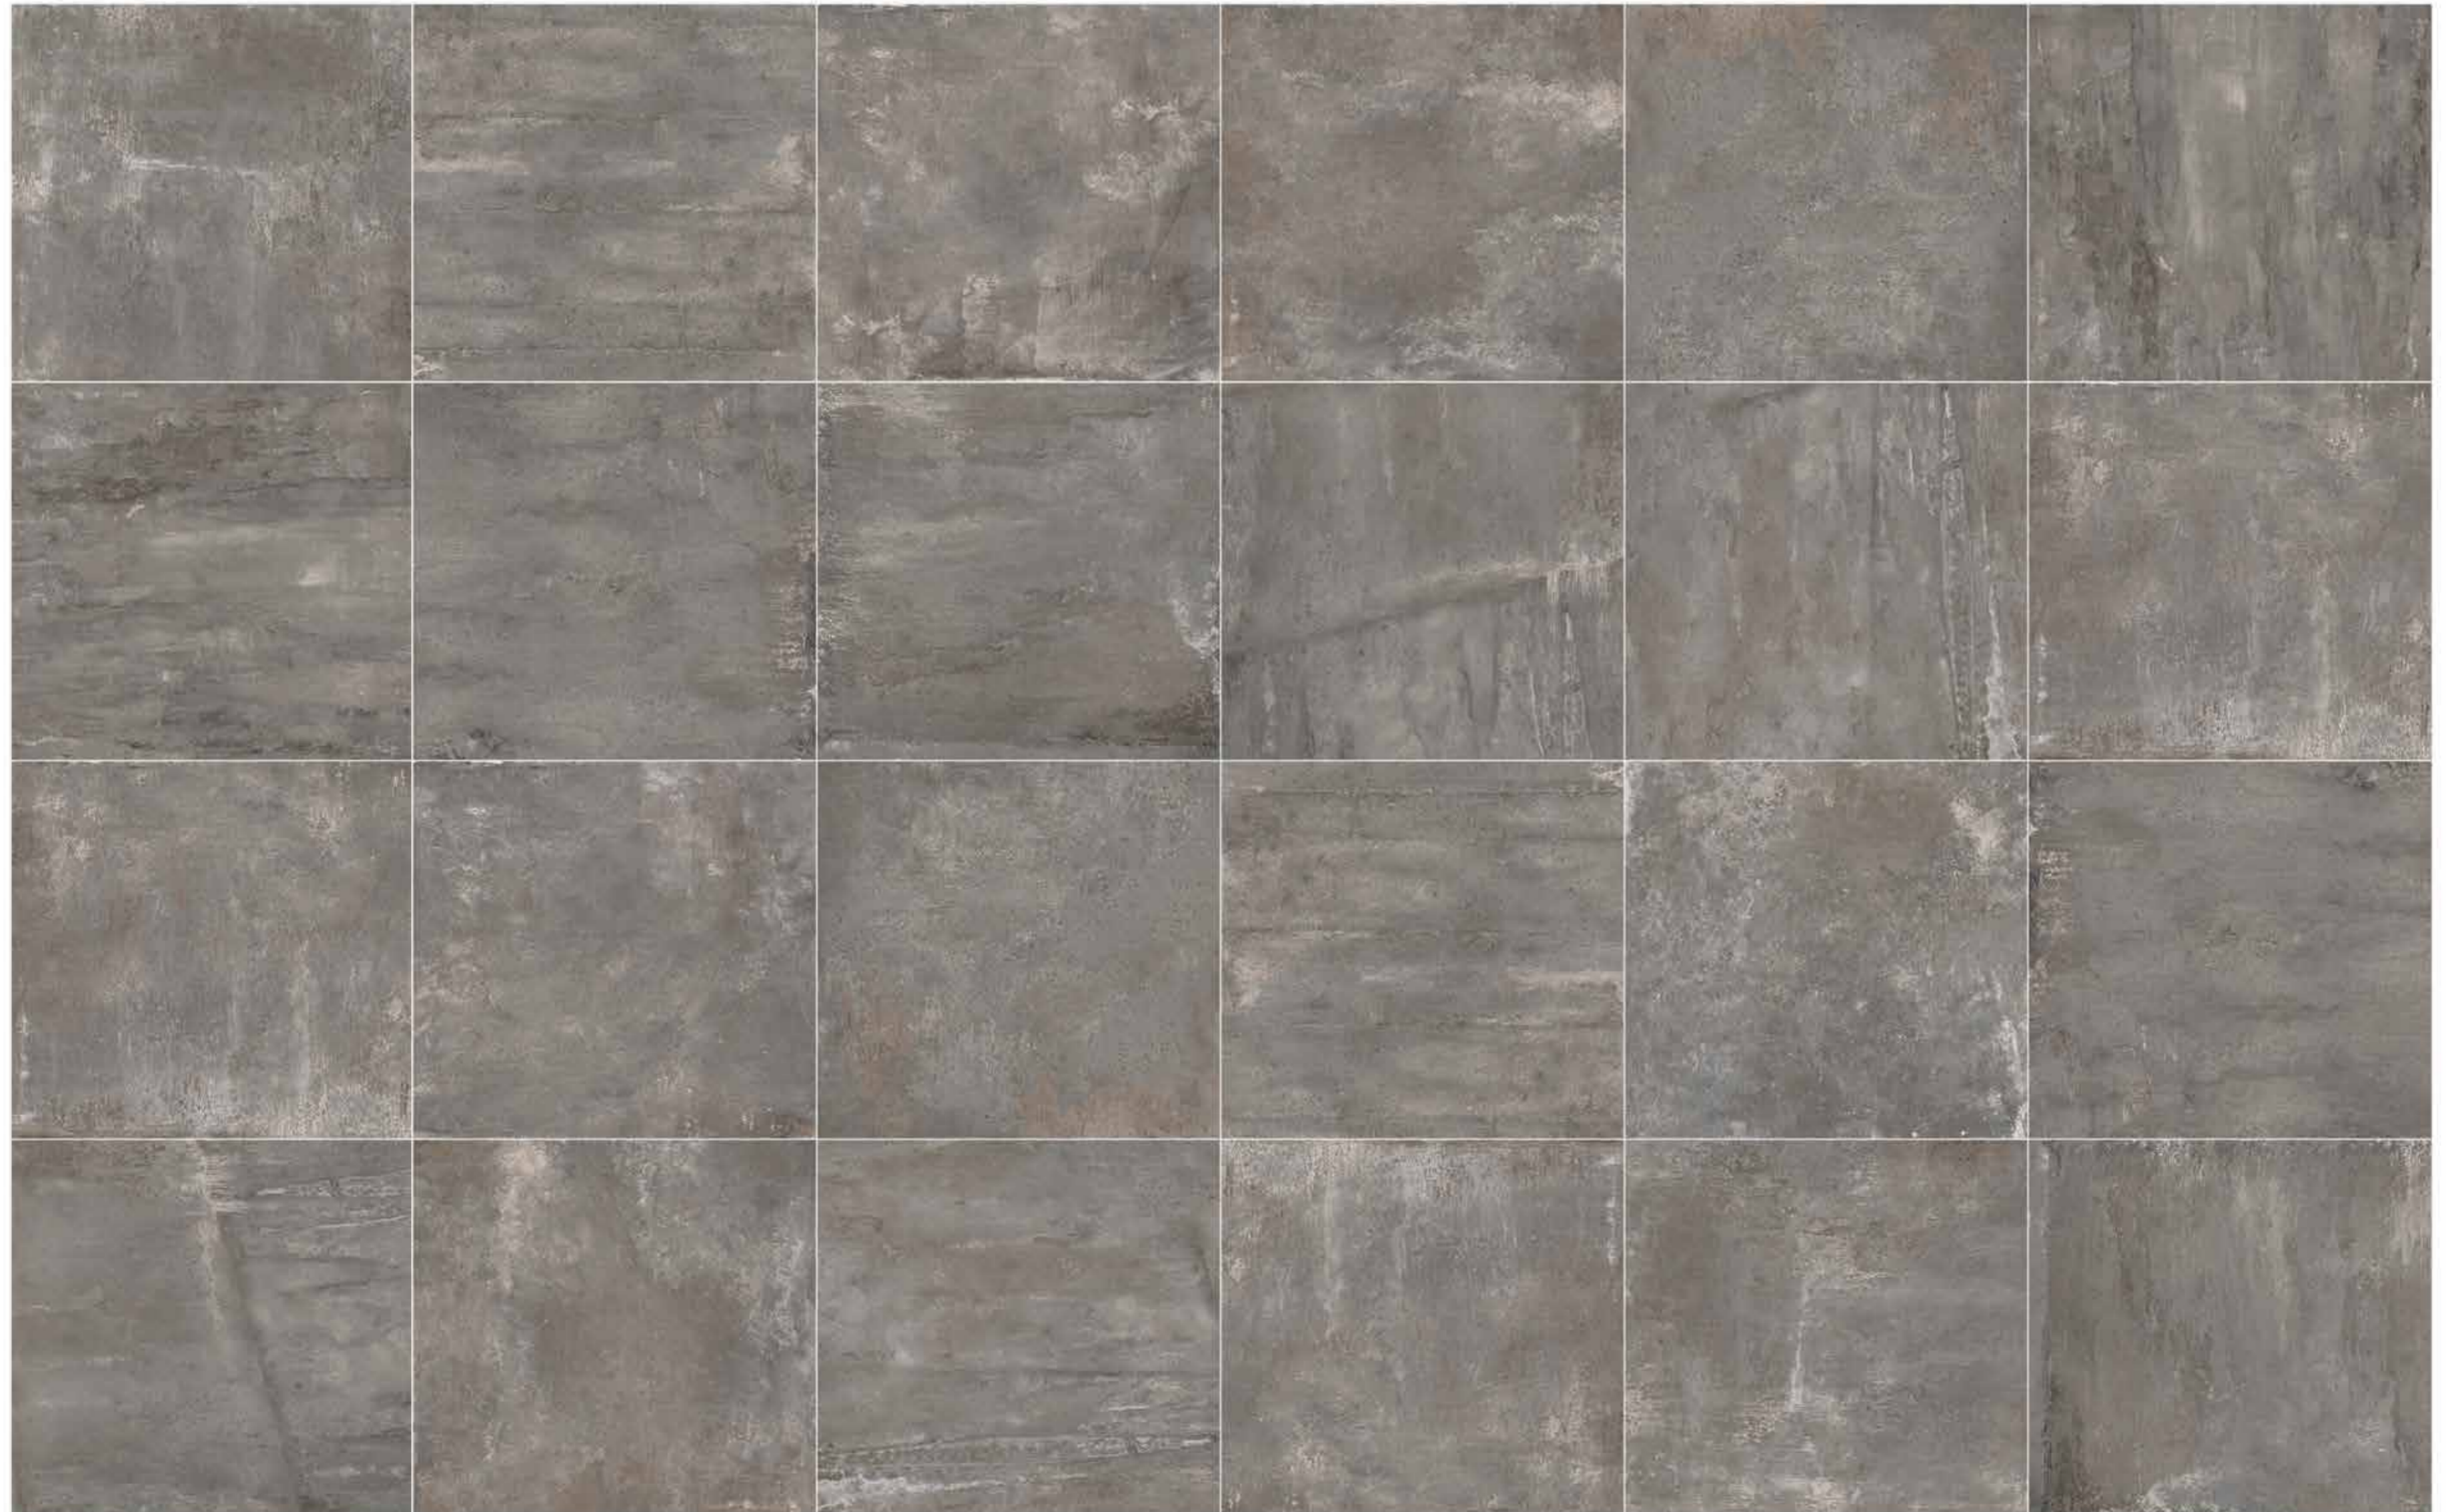

- Floor Tile
- Wall Tile
- Porcelain
- Frost Resistant
- Matt
- Award Winning
- Modularity
- Rectified
- V4
- Residential
- Commercial

reaLook
TECHNOLOGY

Ash & Burn

Colorbody Porcelain **80x80**, 40x80, 10x80, 60x60, 30x60 / R9
Ash, **Burn**