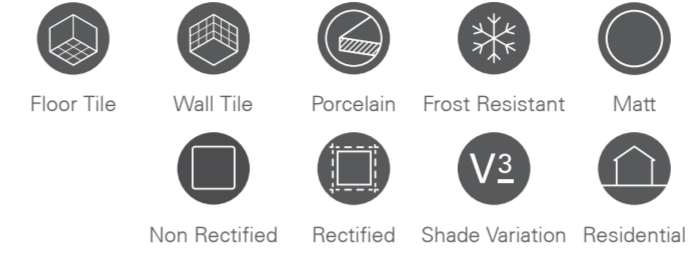

reaLook
TECHNOLOGY
Samba
Glazed Porcelain
20x120 / R10
Light Oak, **Oak**, Beige, Wenge

200x100 3 Canvas (6 m²)