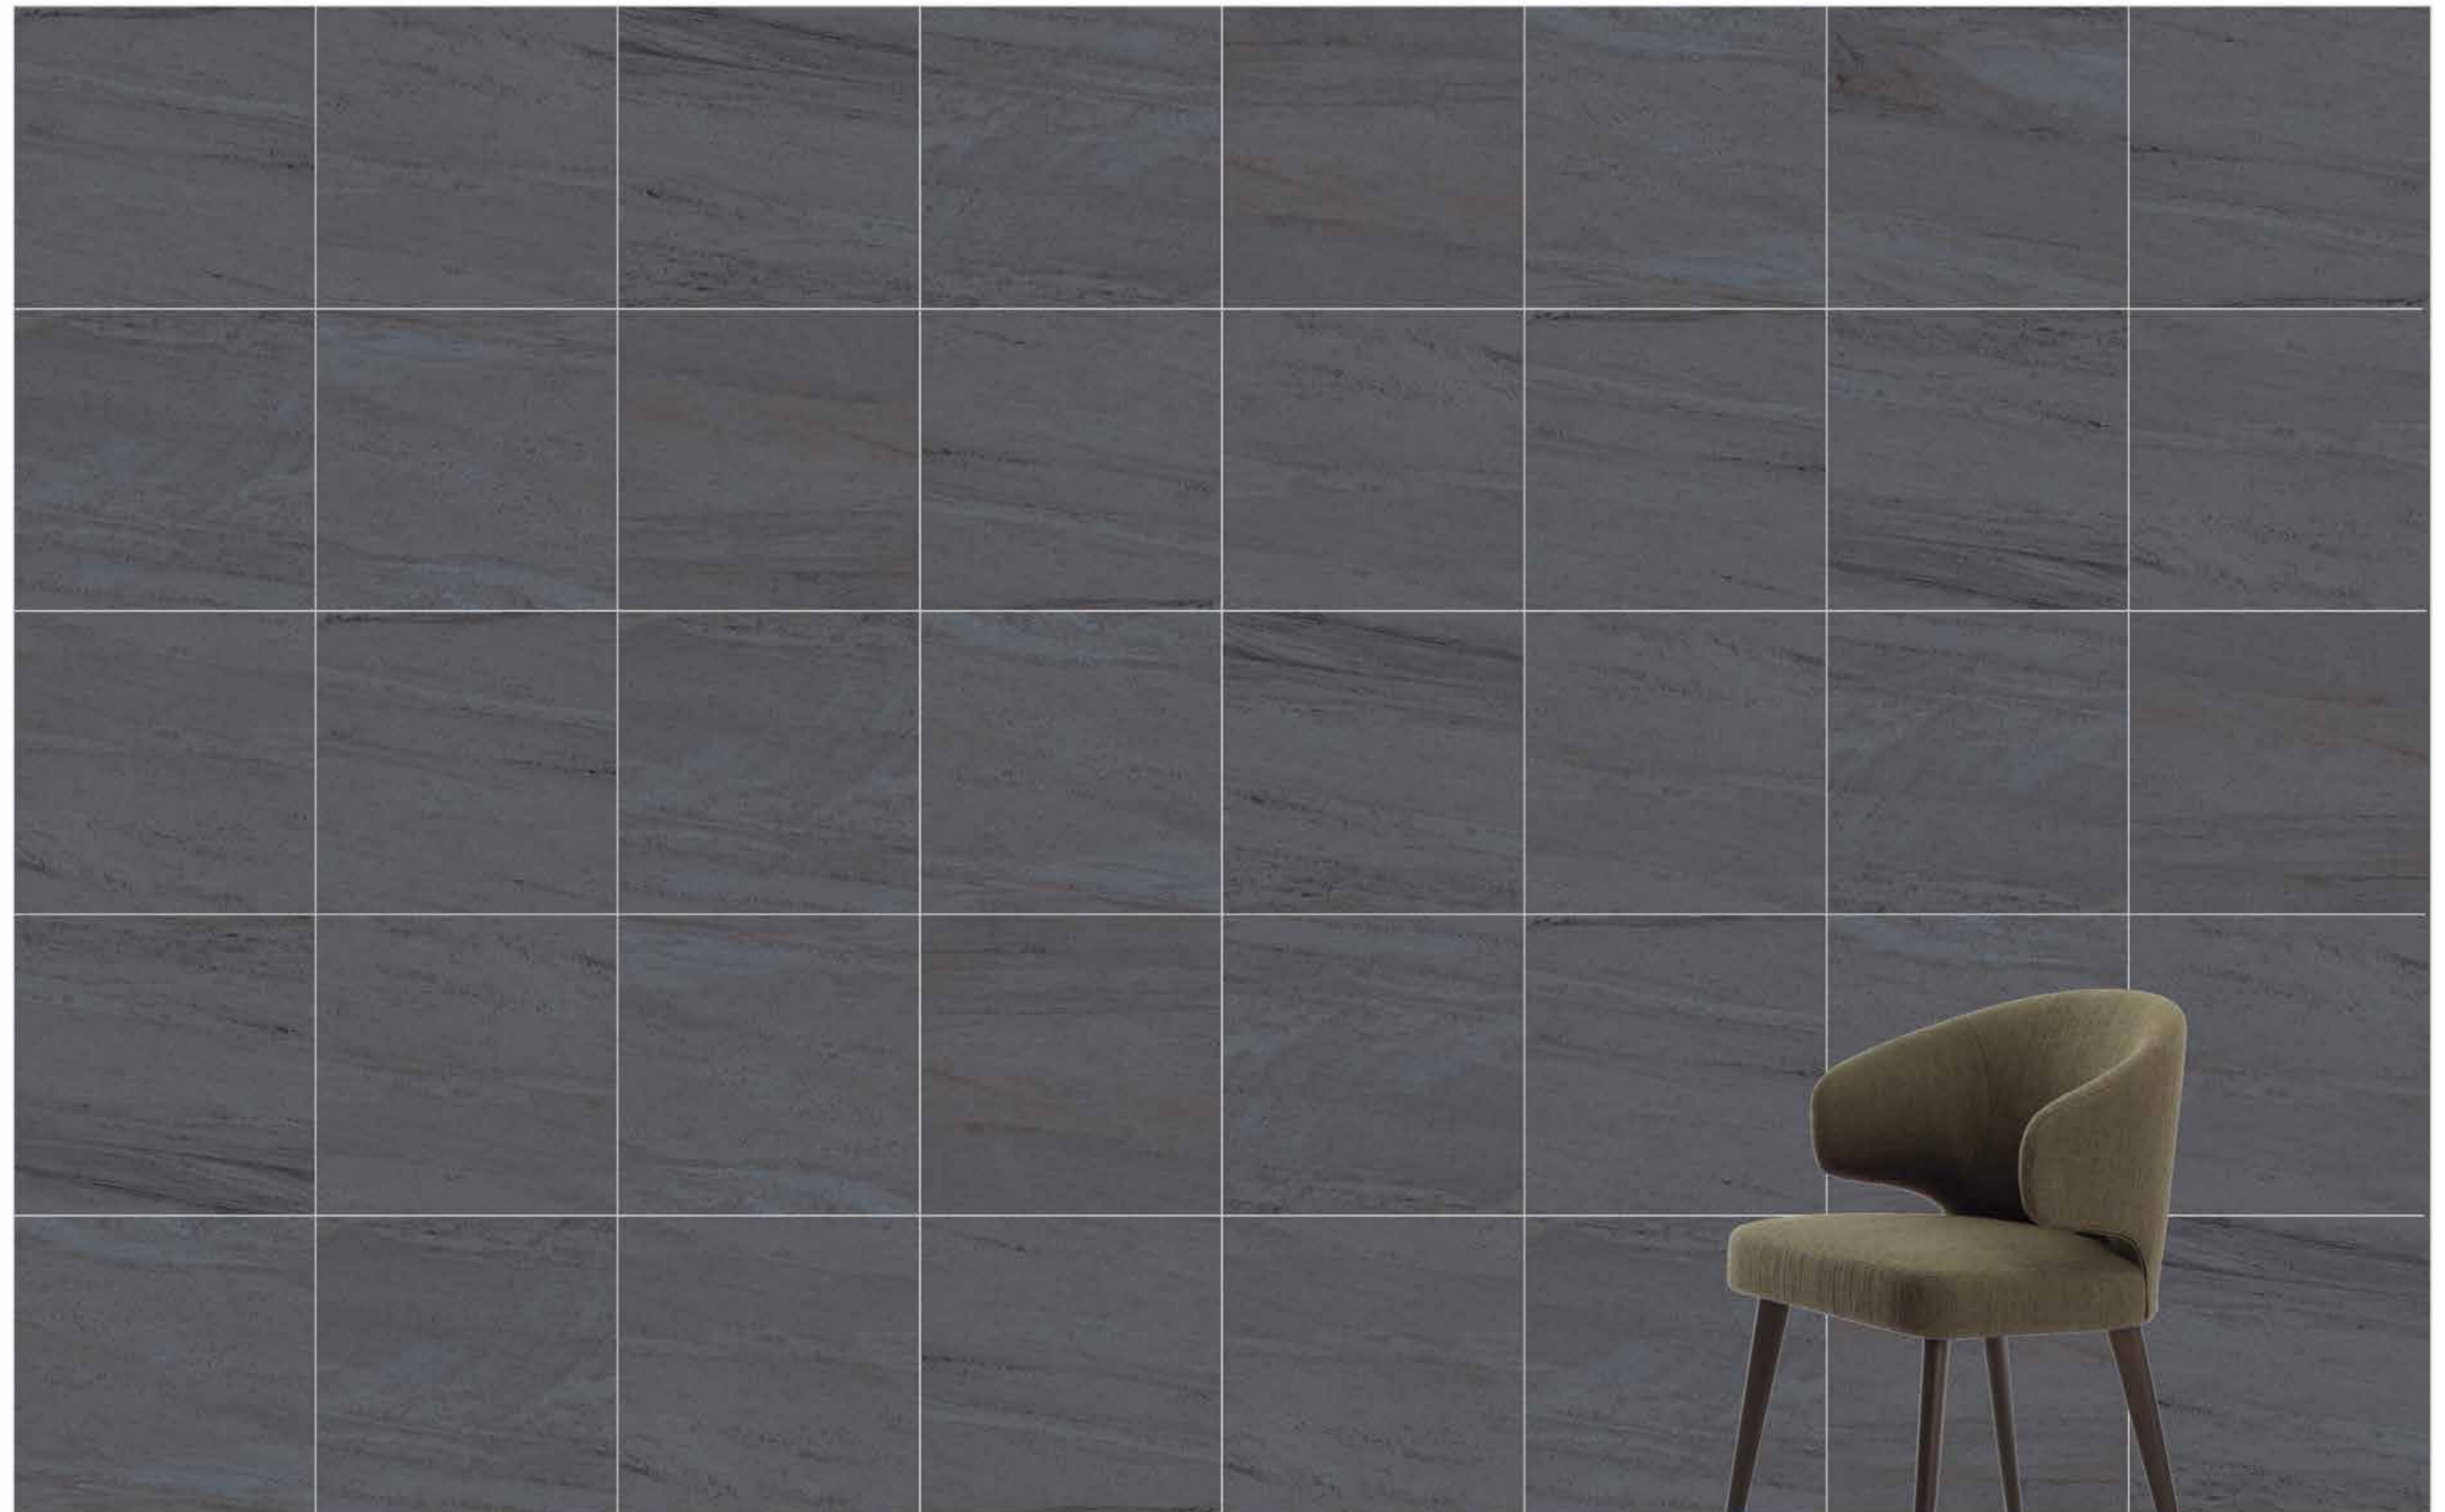

Pietra Pienza

Colorbody Porcelain

60x60, 30x60 / R9
Beige, Light Grey, Dark Grey, **Anthracite**