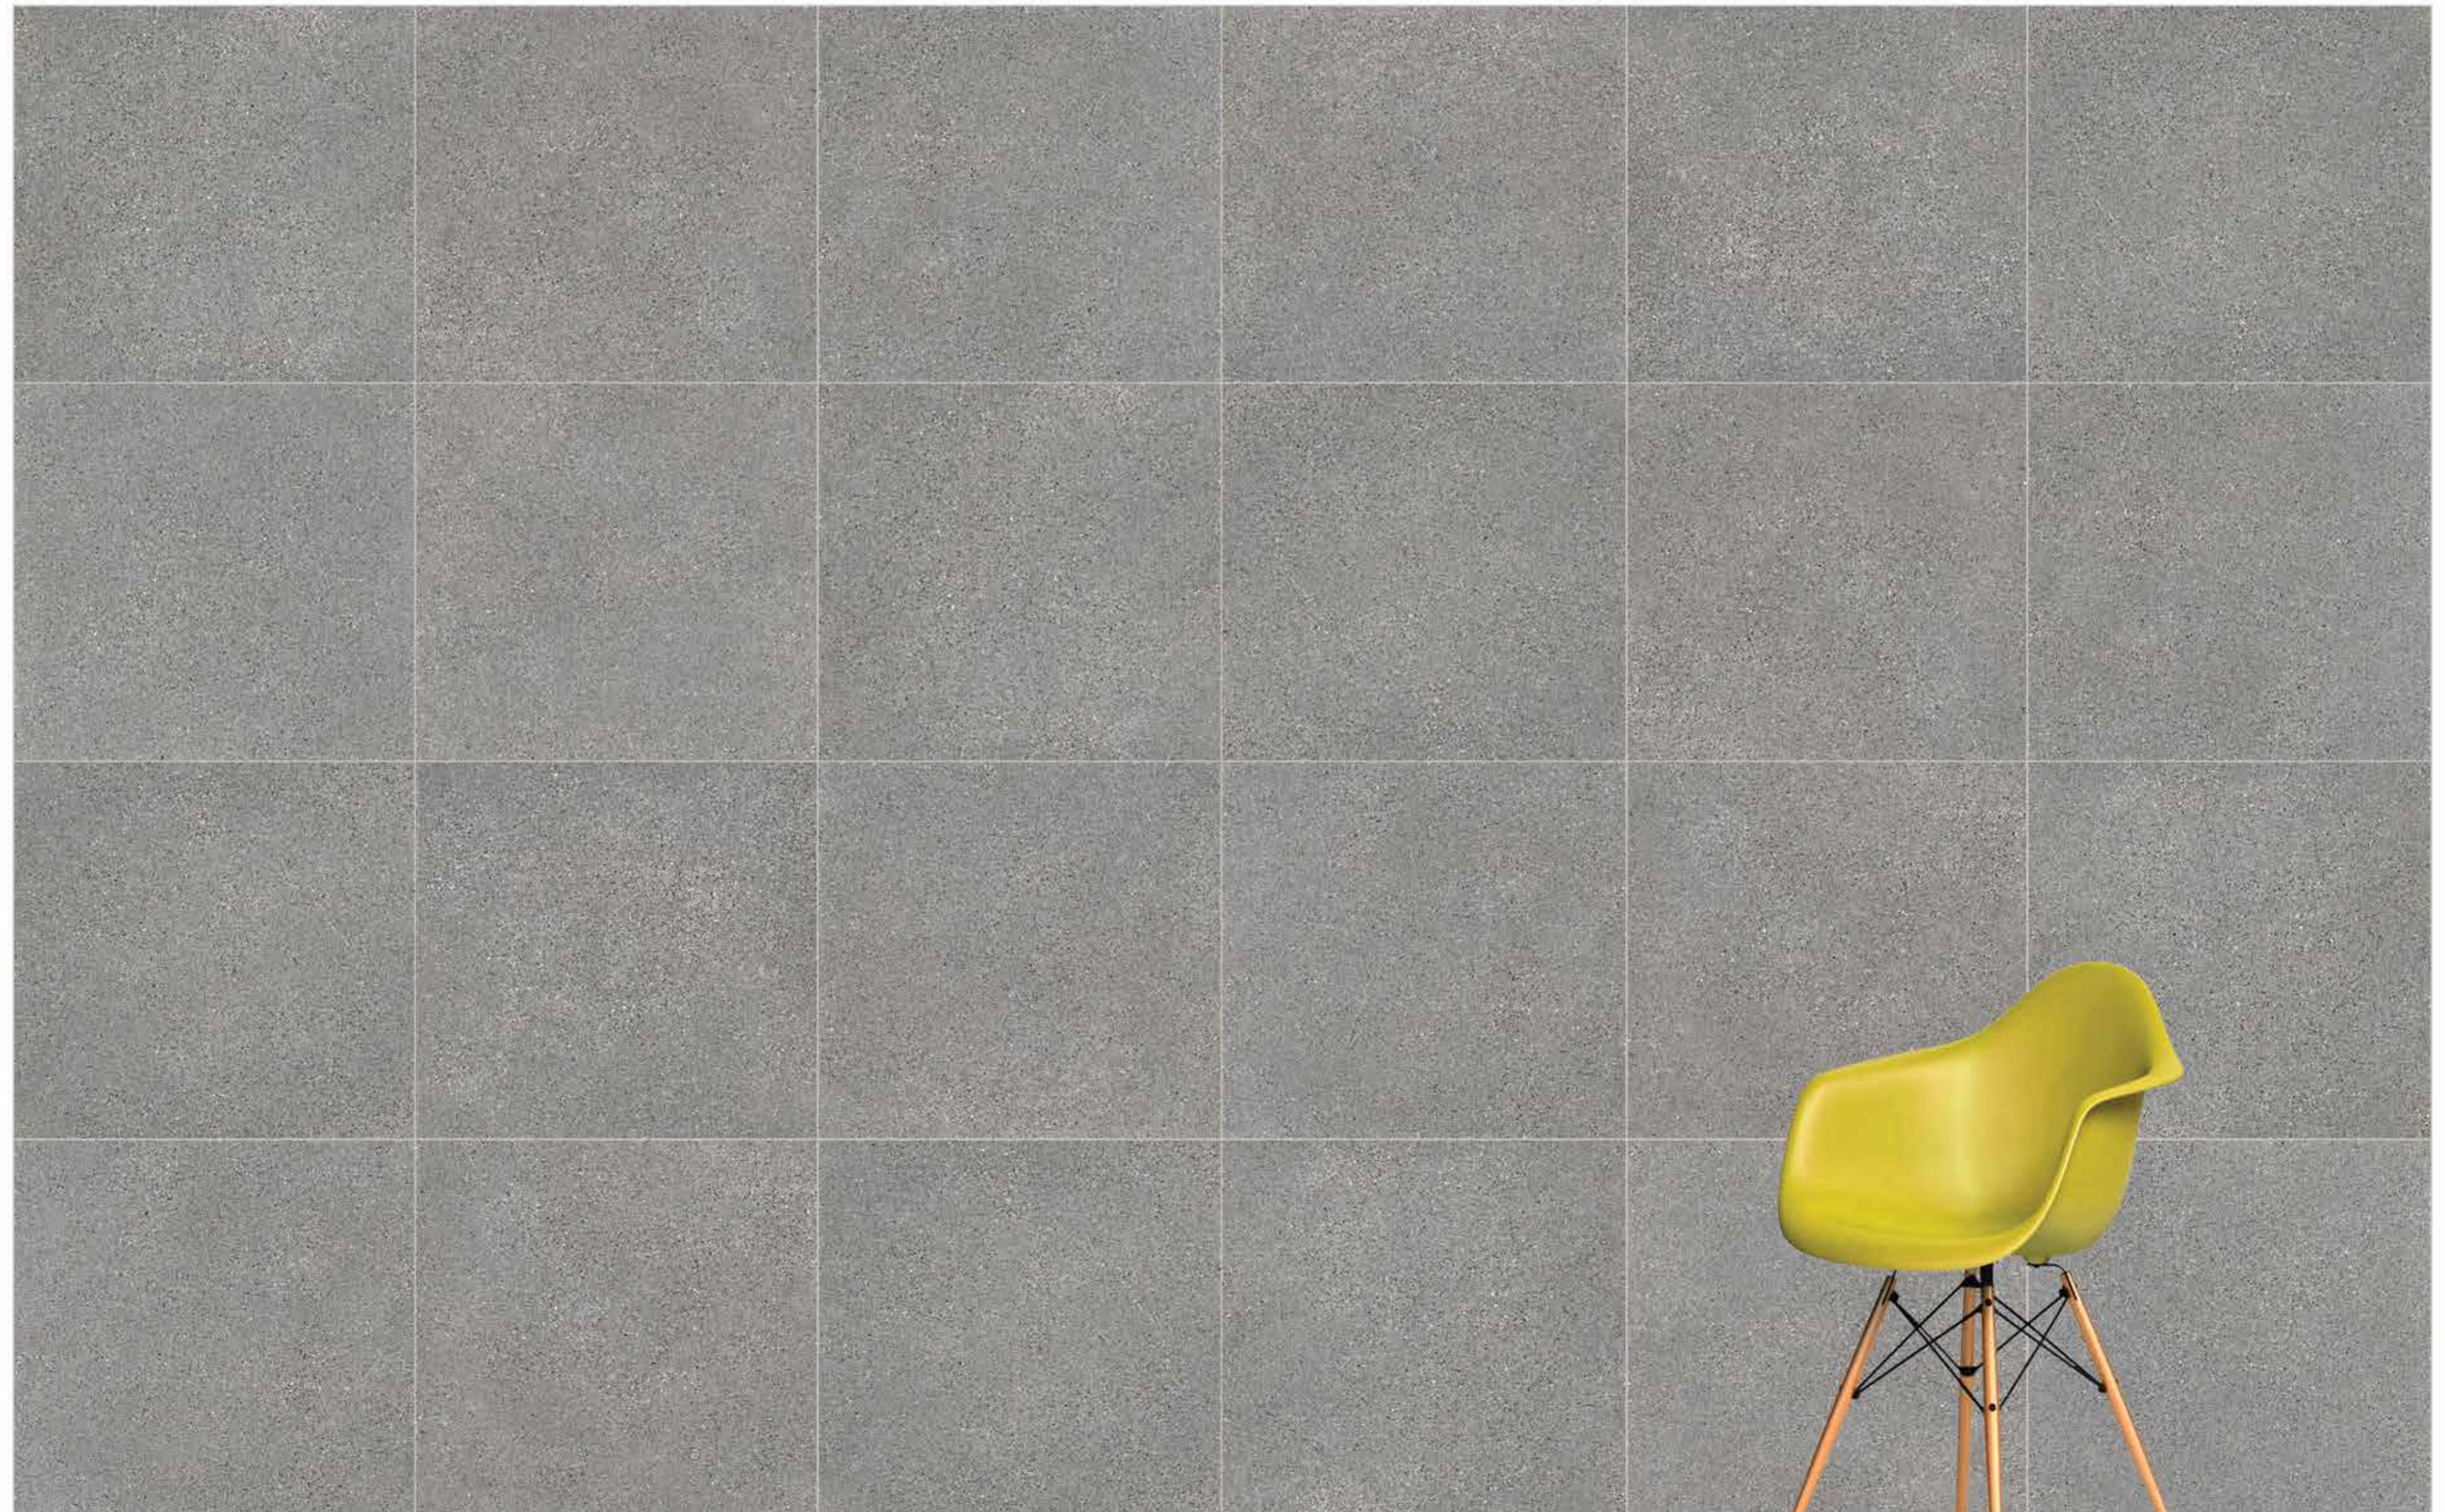

reaLook
TECHNOLOGY

CementMix

Colorbody Porcelain **80x80**, 60x60 / **Micro**, Meso, Flake / **R10A**, R10B
Fullbody Porcelain 80x80, 60x60 / Fine Geometric 1, Fine Random 2 / R10A, R11B
Light Greige, Greige, Dark Greige
Light Grey, Grey, **Dark Grey**