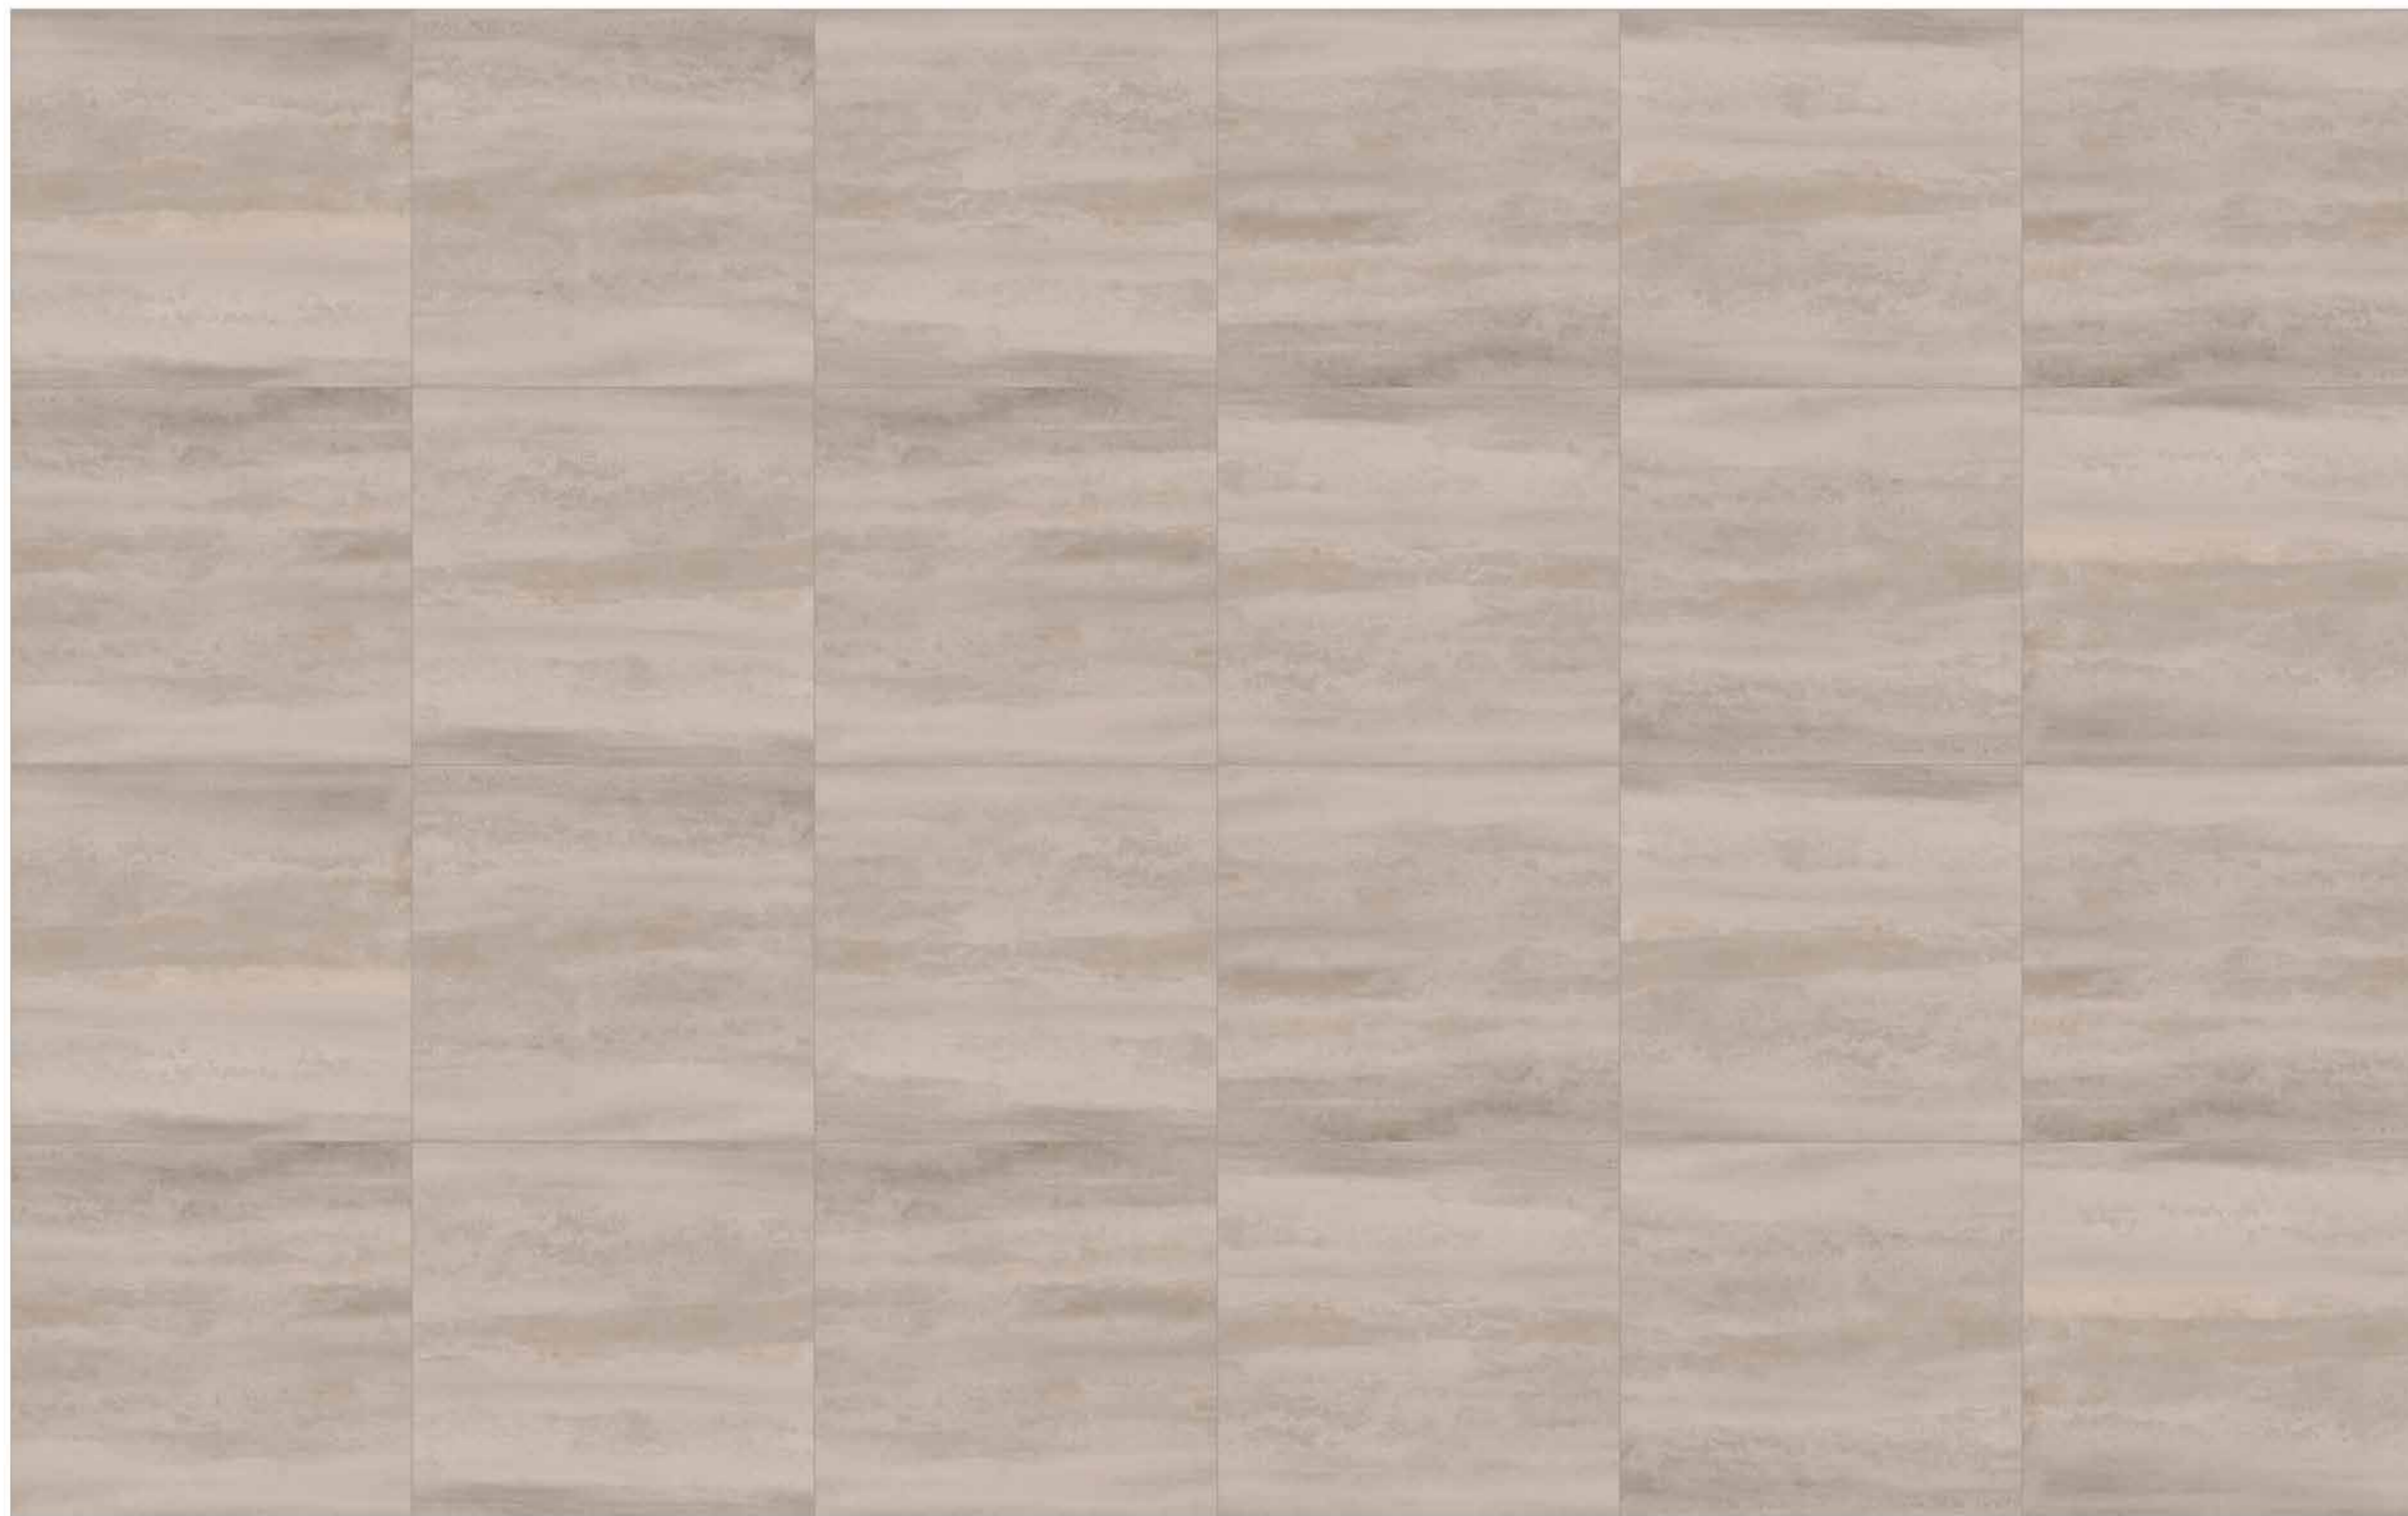

- Floor Tile
- Wall Tile
- Porcelain
- Frost Resistant
- Lappato
- Rectified
- Shade Variation
- Residential
- Commercial

Metalcrete

Colorbody Porcelain

80x80, 40x80, 60x60, 30x60 / LPR
Copper, Iron, **Mink**, Silver Grey