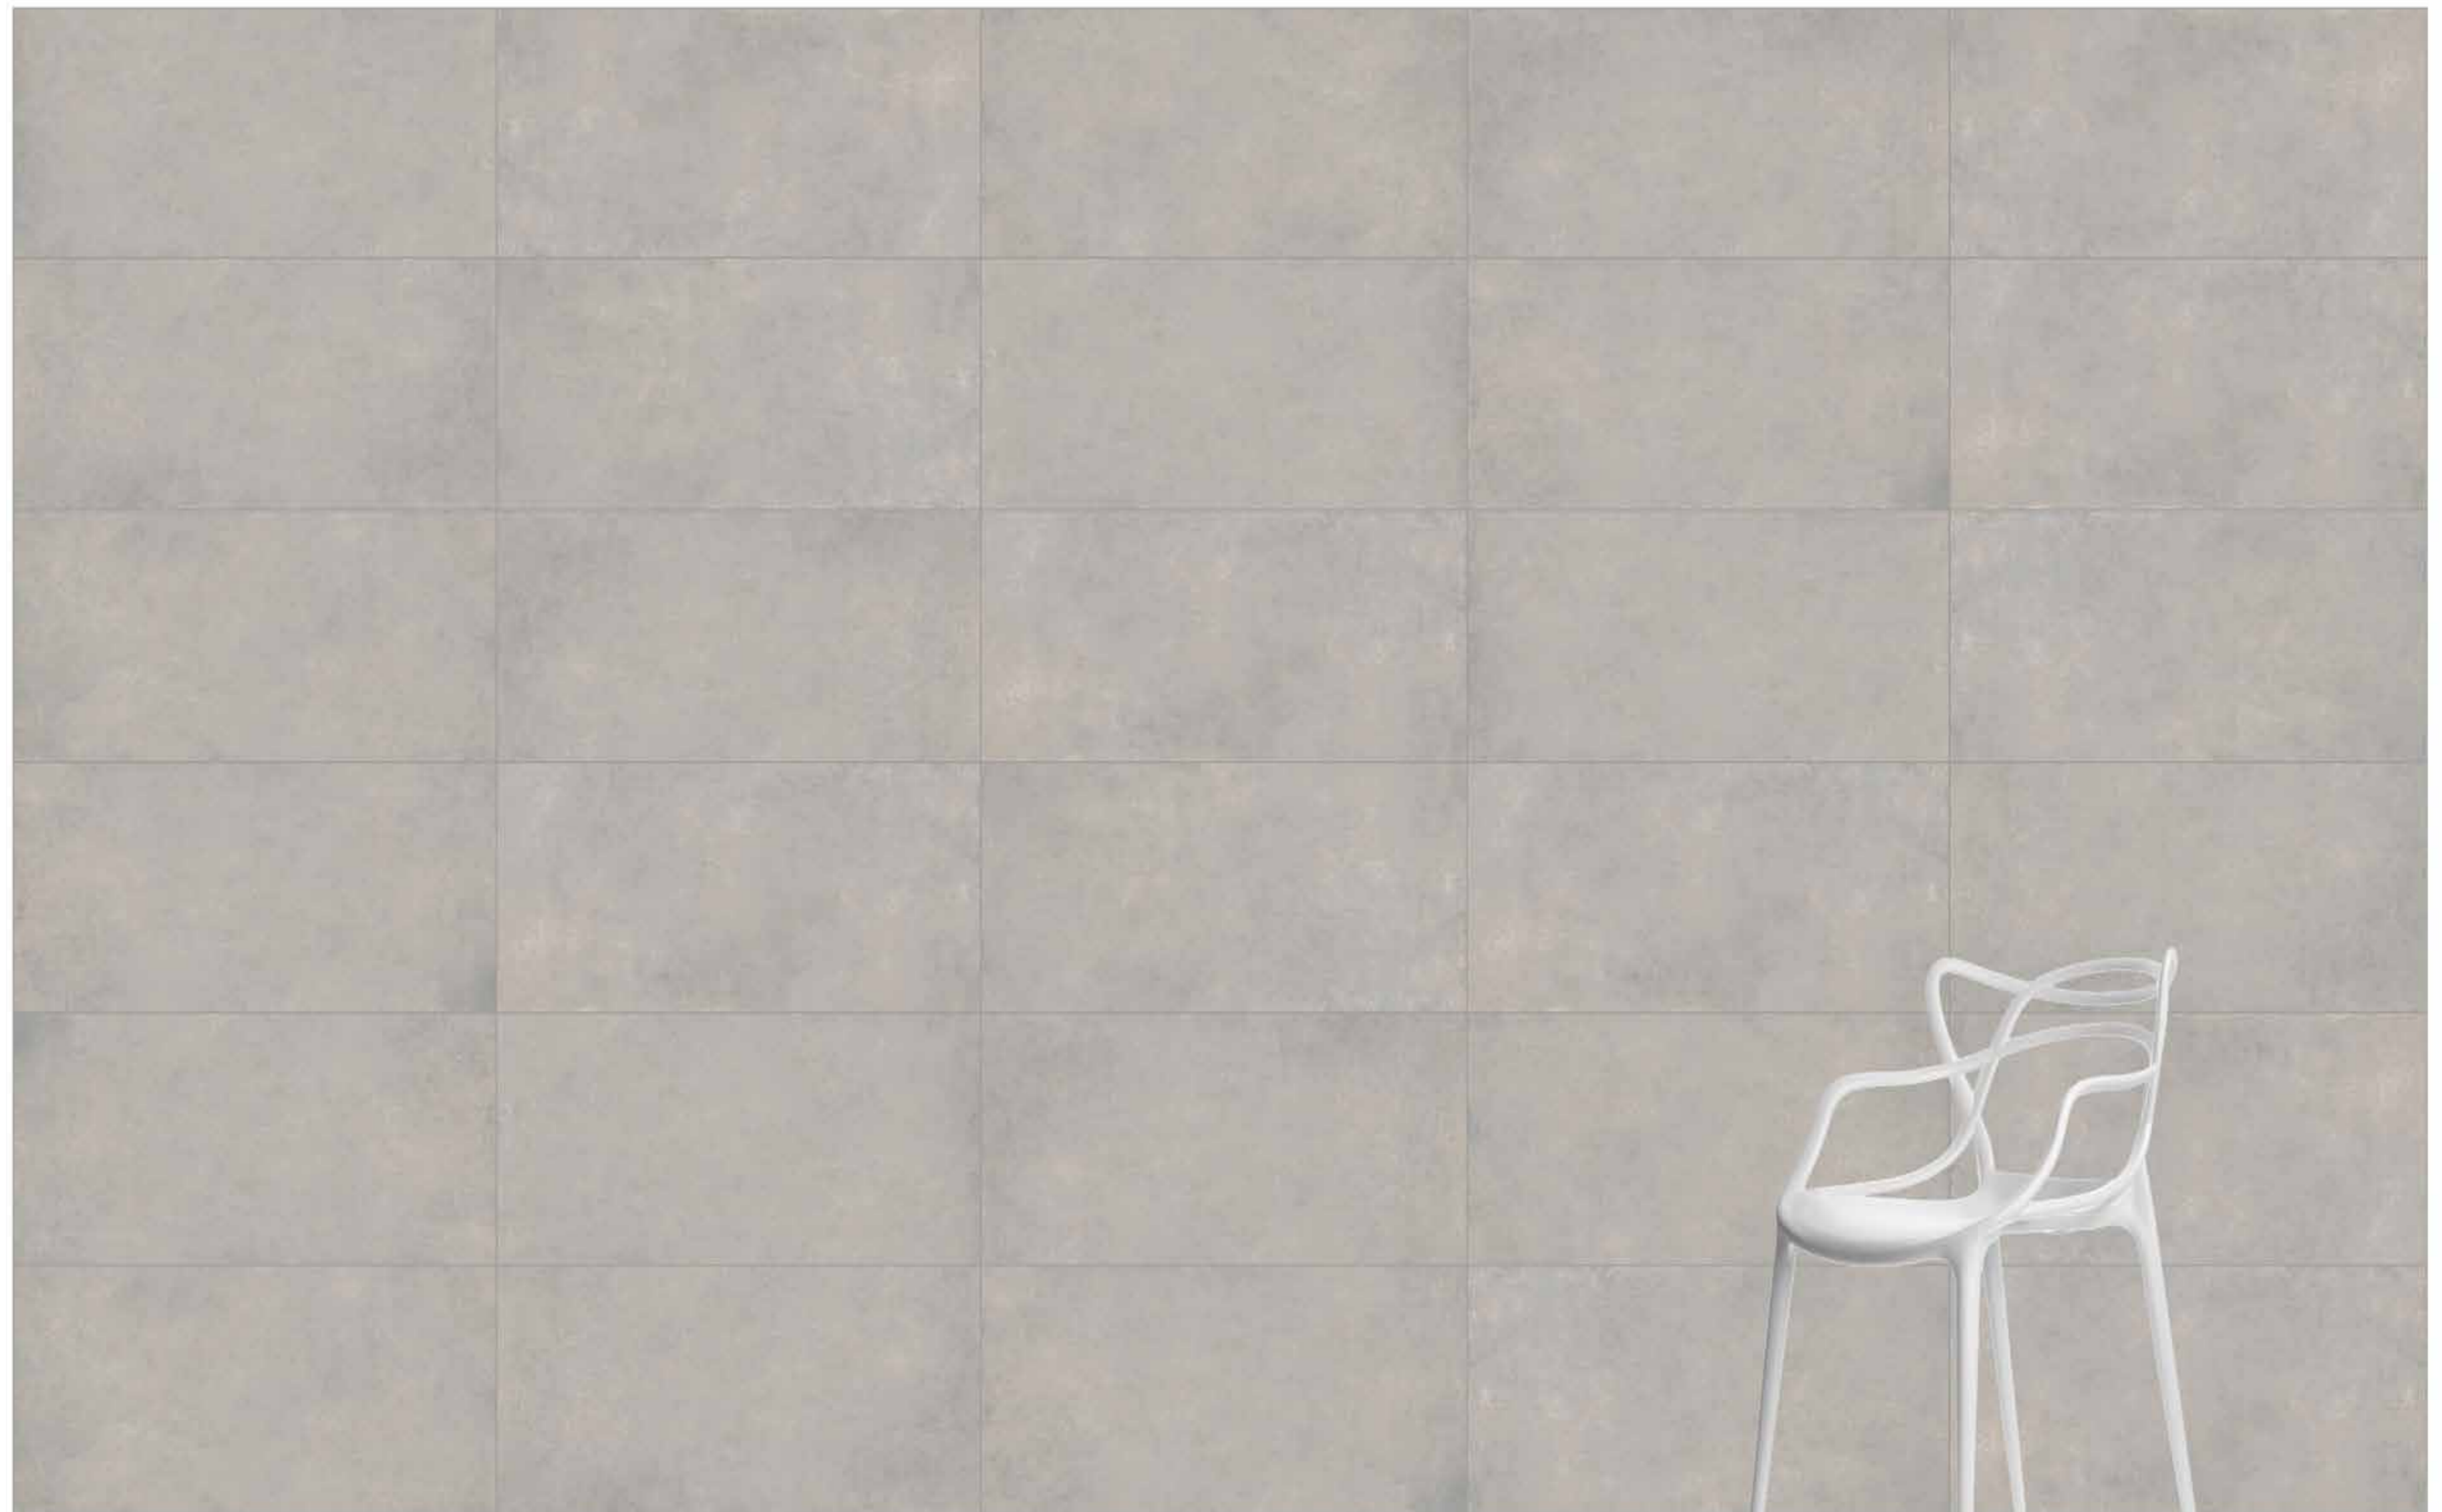

- Floor Tile
- Wall Tile
- Porcelain
- Frost Resistant
- Matt
- R9 Lappato
- Soft R10
- Modularity
- Rectified
- Shade Variation
- Residential
- Commercial
- Facade
- Pool Surrounding

reaLook
TECHNOLOGY

Urbancrete

Colorbody Porcelain **60x120**, 80x80, 40x80, 60x60, 30x60, 45x45, 30x30 / R9 LPR, R10A, R11C
White, Grey, Dark Grey, Mink, **Dark Greige**, Anthracite