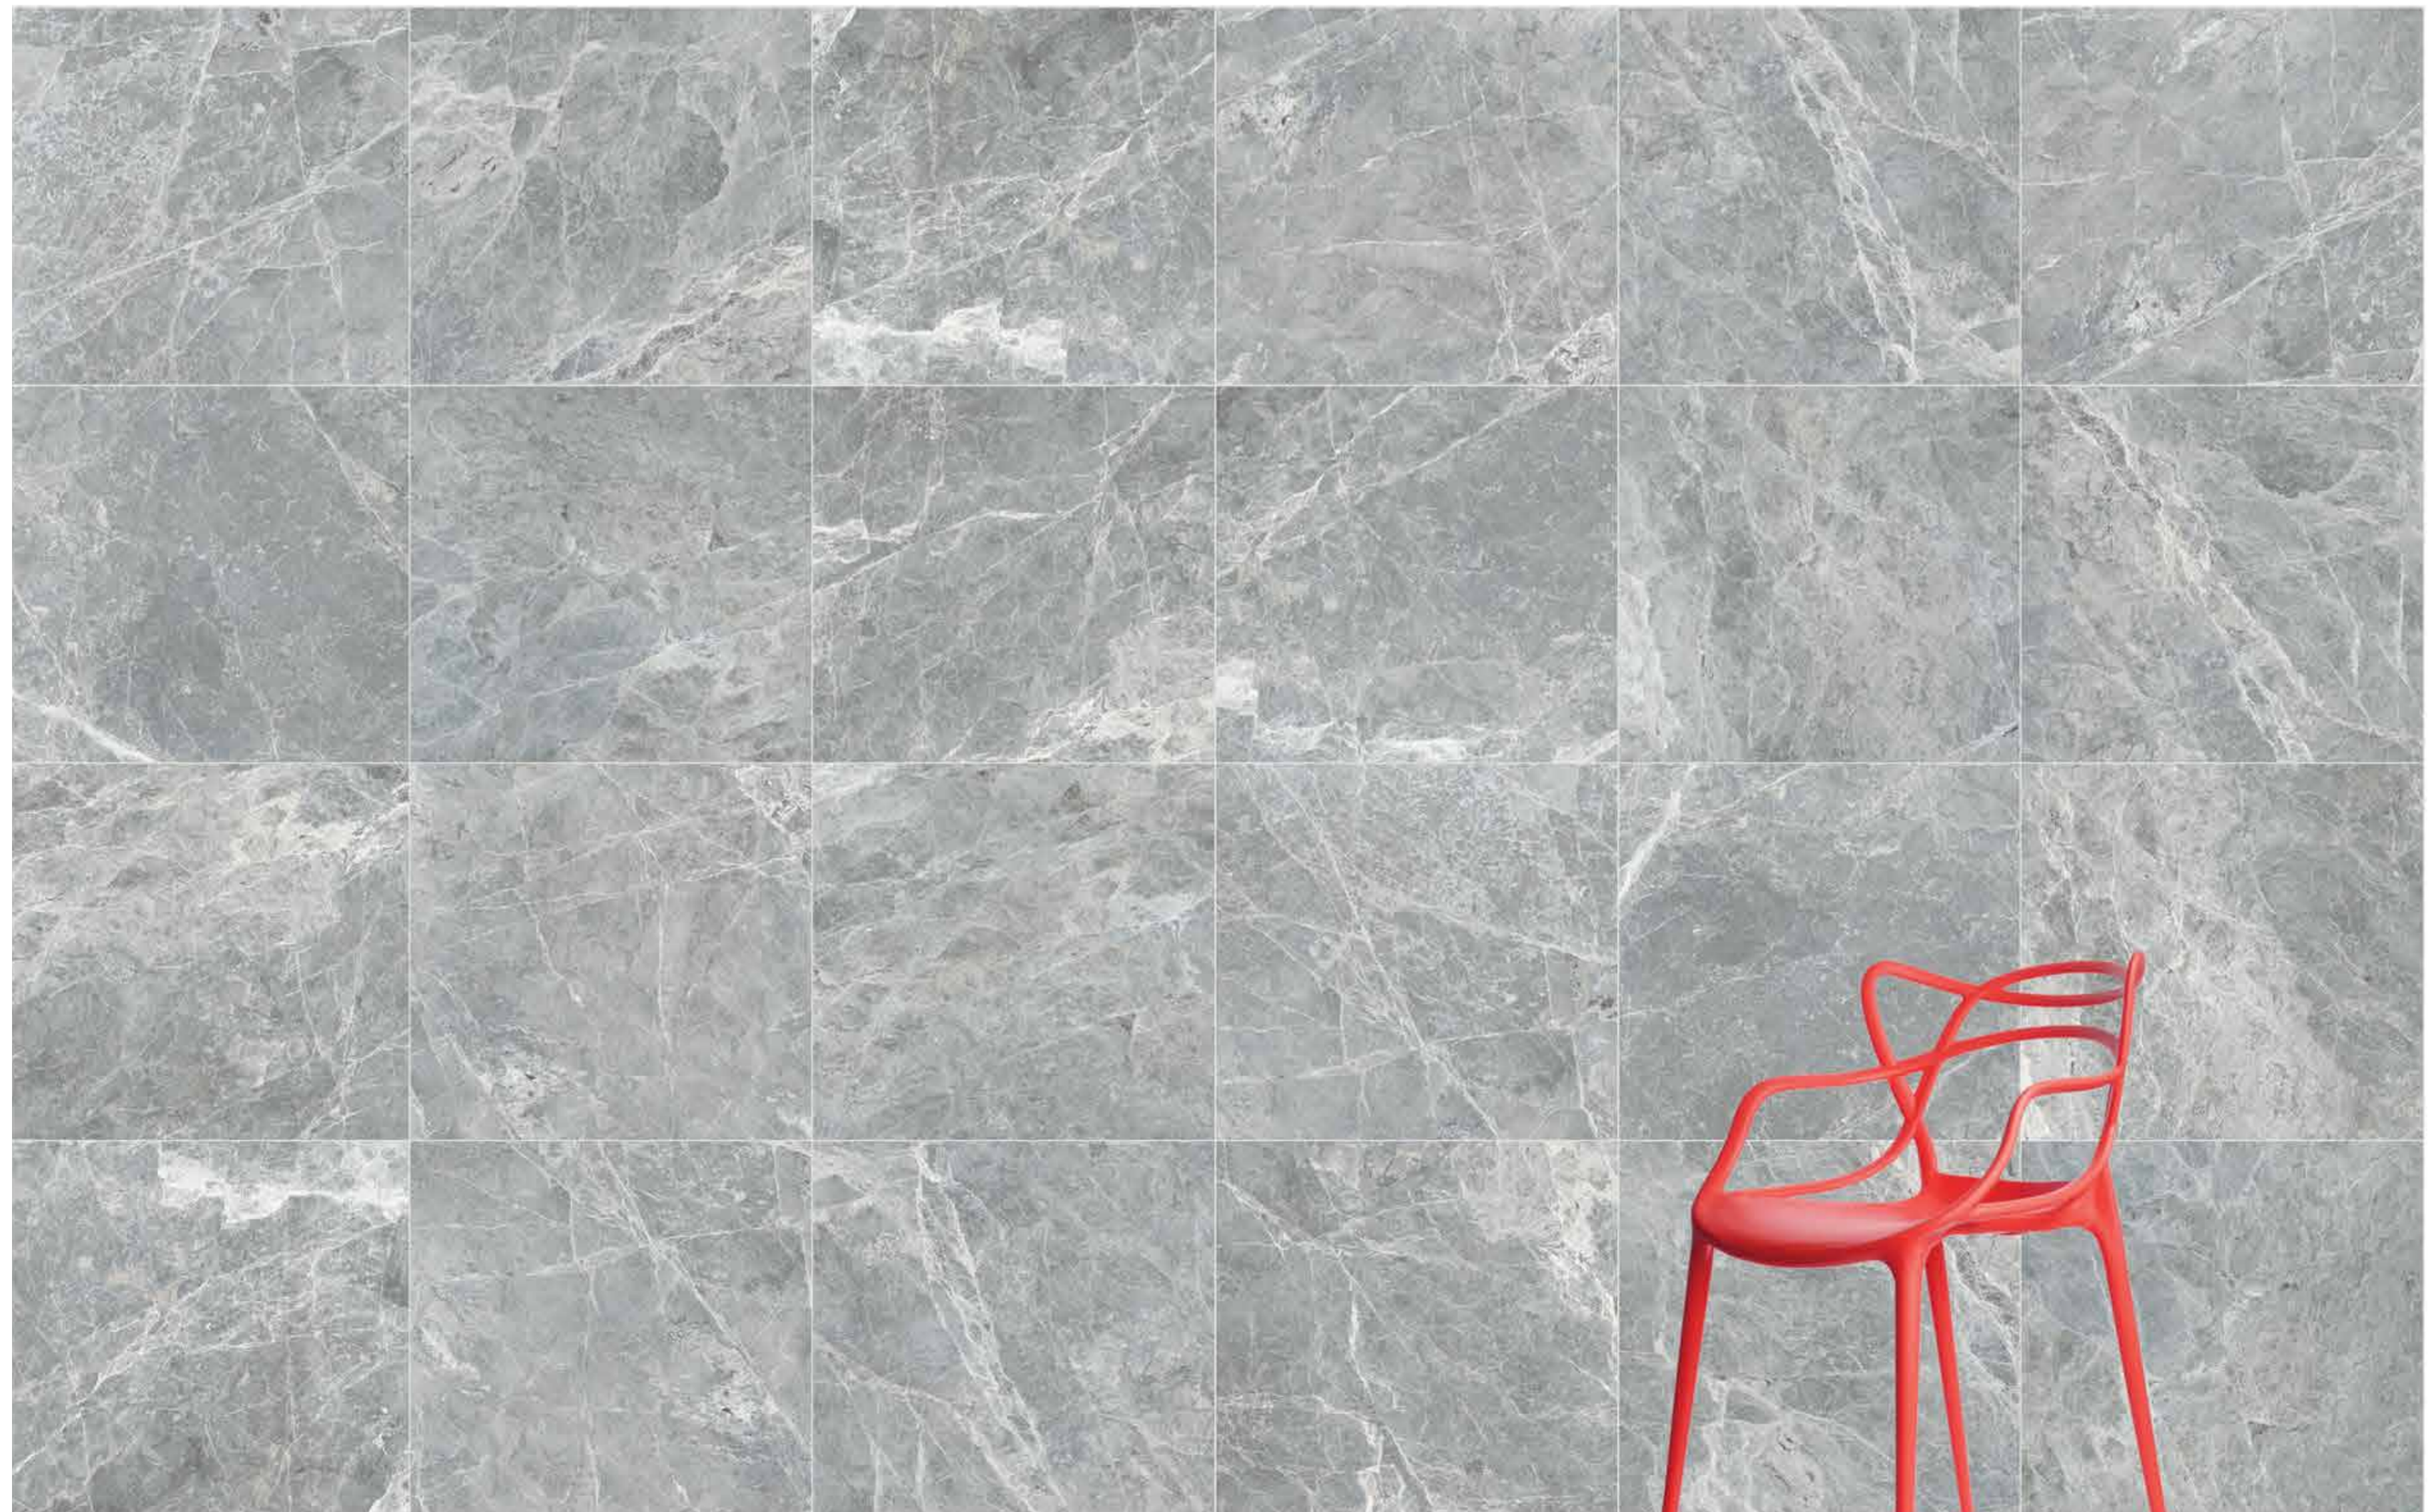

reaLook
TECHNOLOGY

Marmostone

Colorbody Porcelain

60x120, **80x80**, 60x60 / R10B

Glazed Porcelain 60x120 / FLPR

Mink, Dark Greige, Light Grey, **Dark Grey**