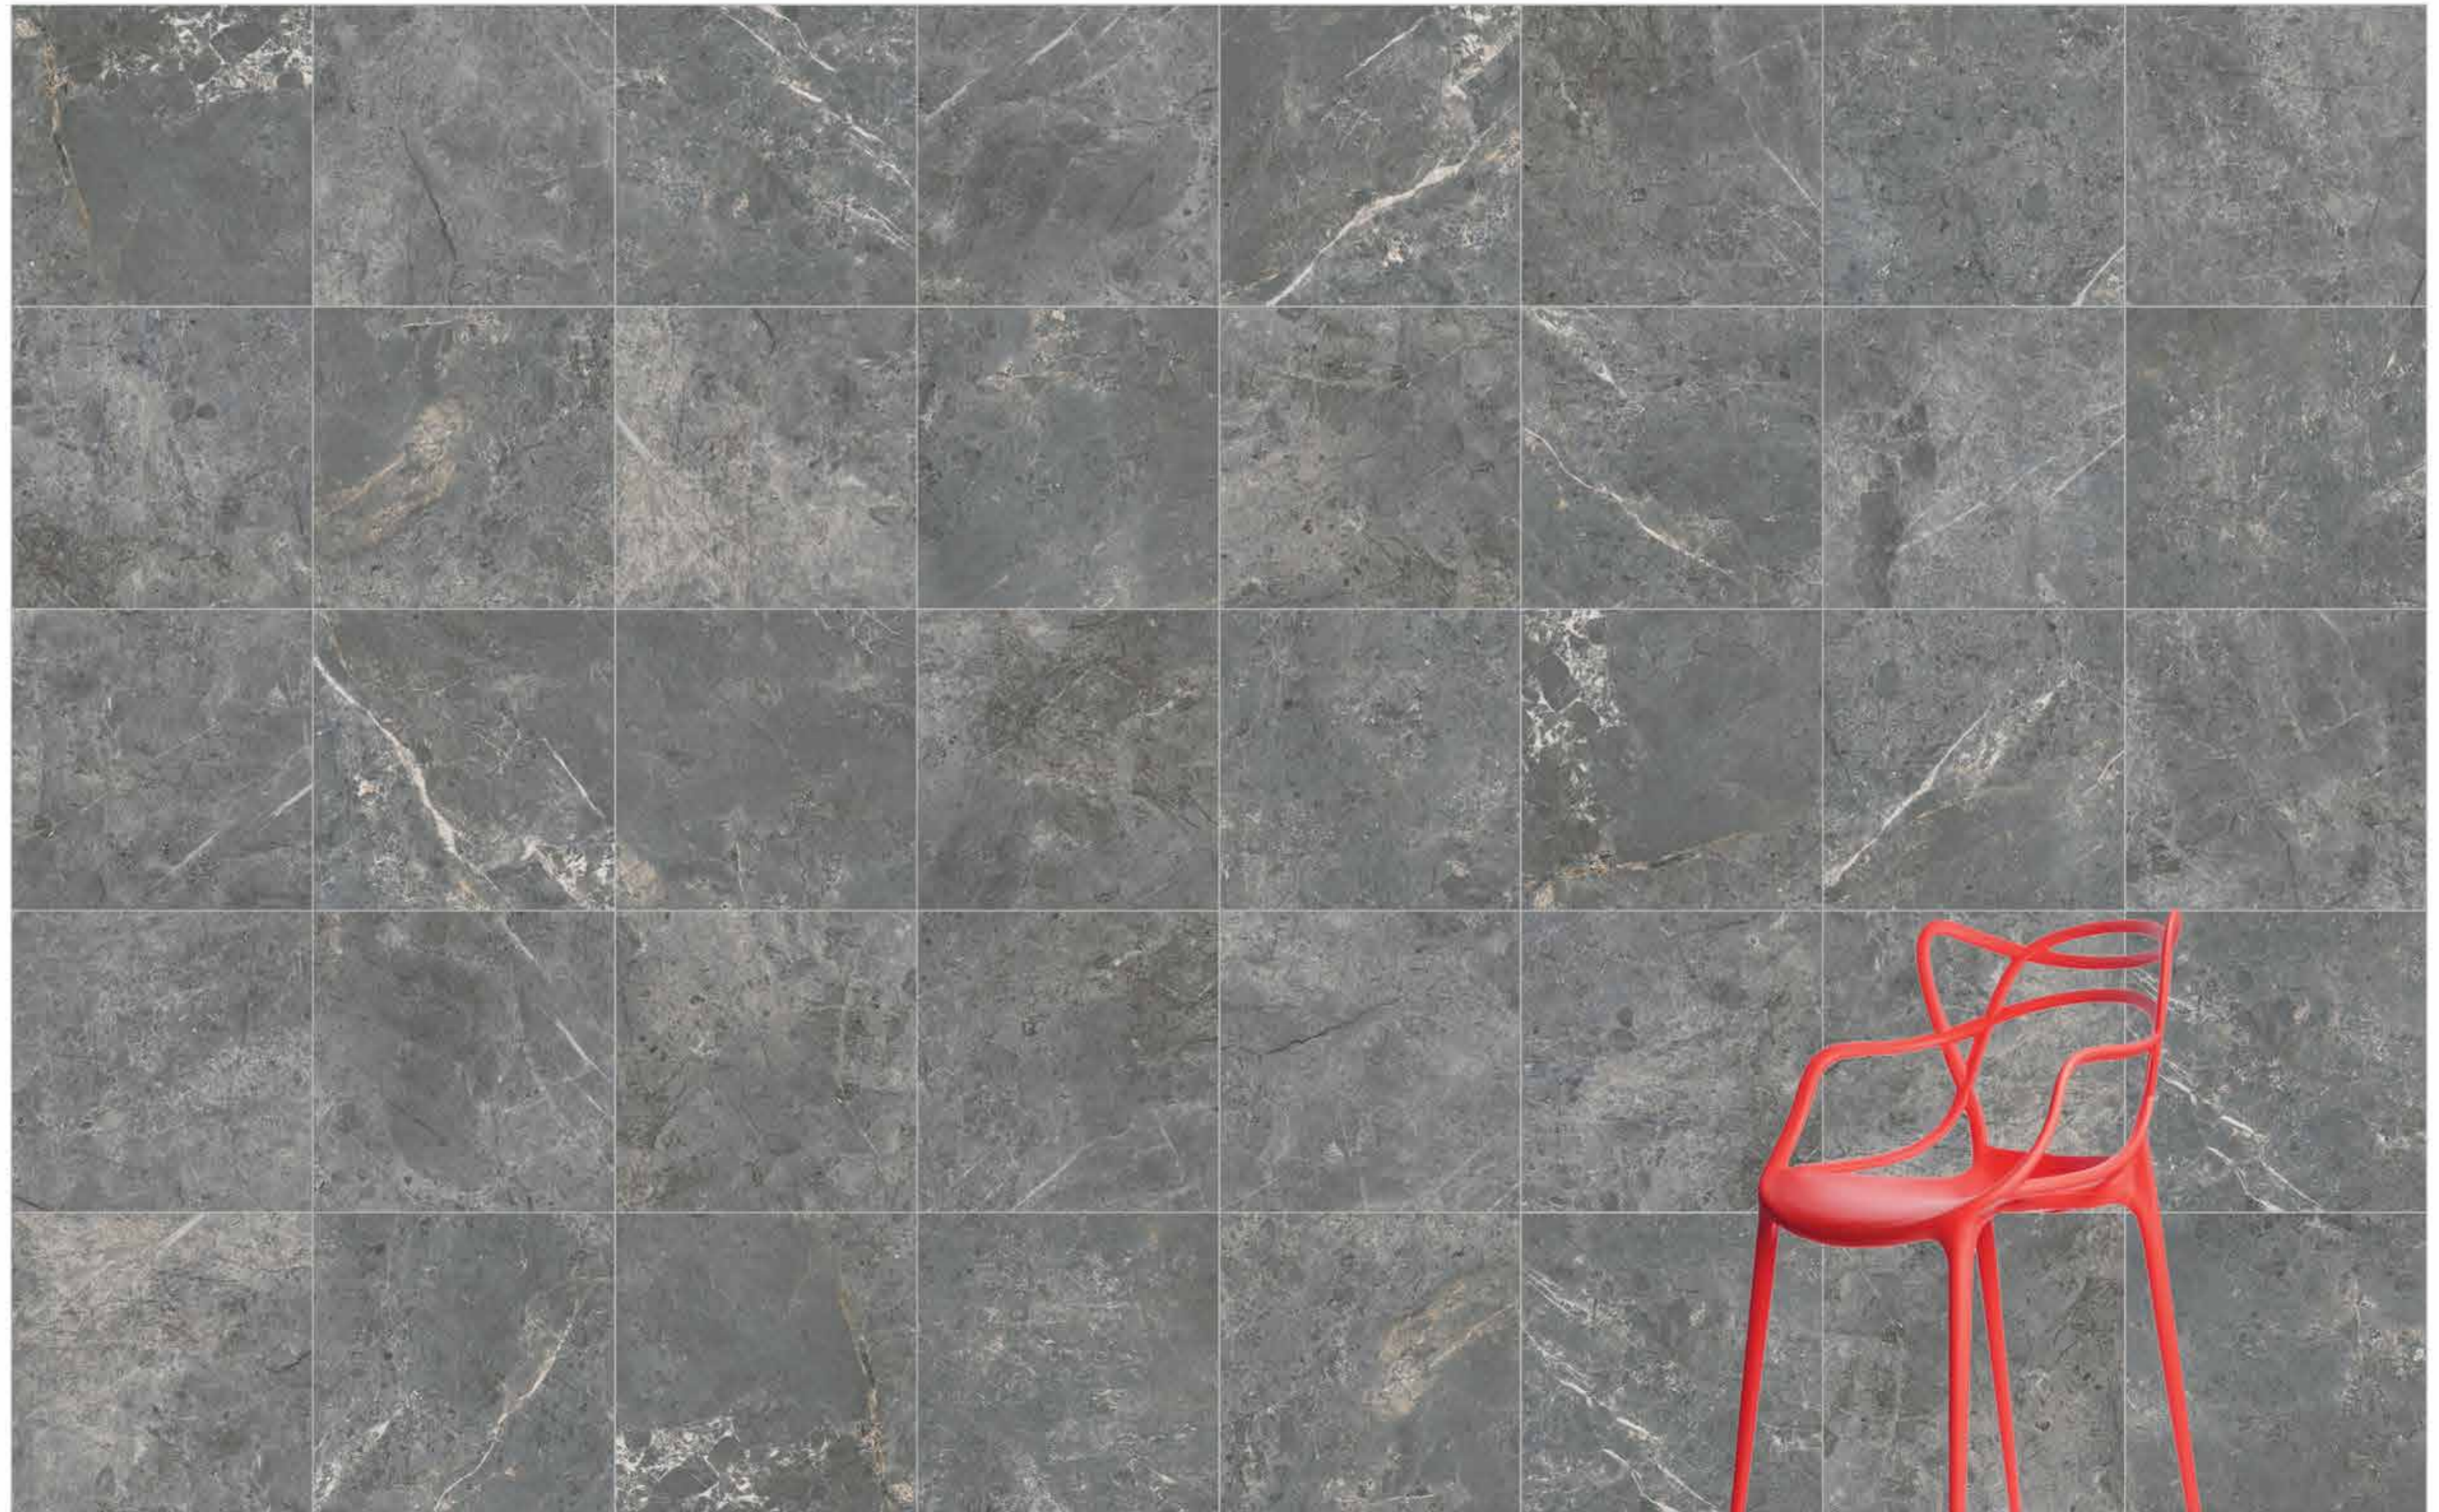

- Floor Tile
- Wall Tile
- Porcelain
- Frost Resistant
- Matt
- Rectified
- V4
- Residential
- Commercial

reaLook
TECHNOLOGY
Boscostone
Colorbody Porcelain
60x60, 30x60 / R10B
Cream, Mink, Grey, **Anthracite**