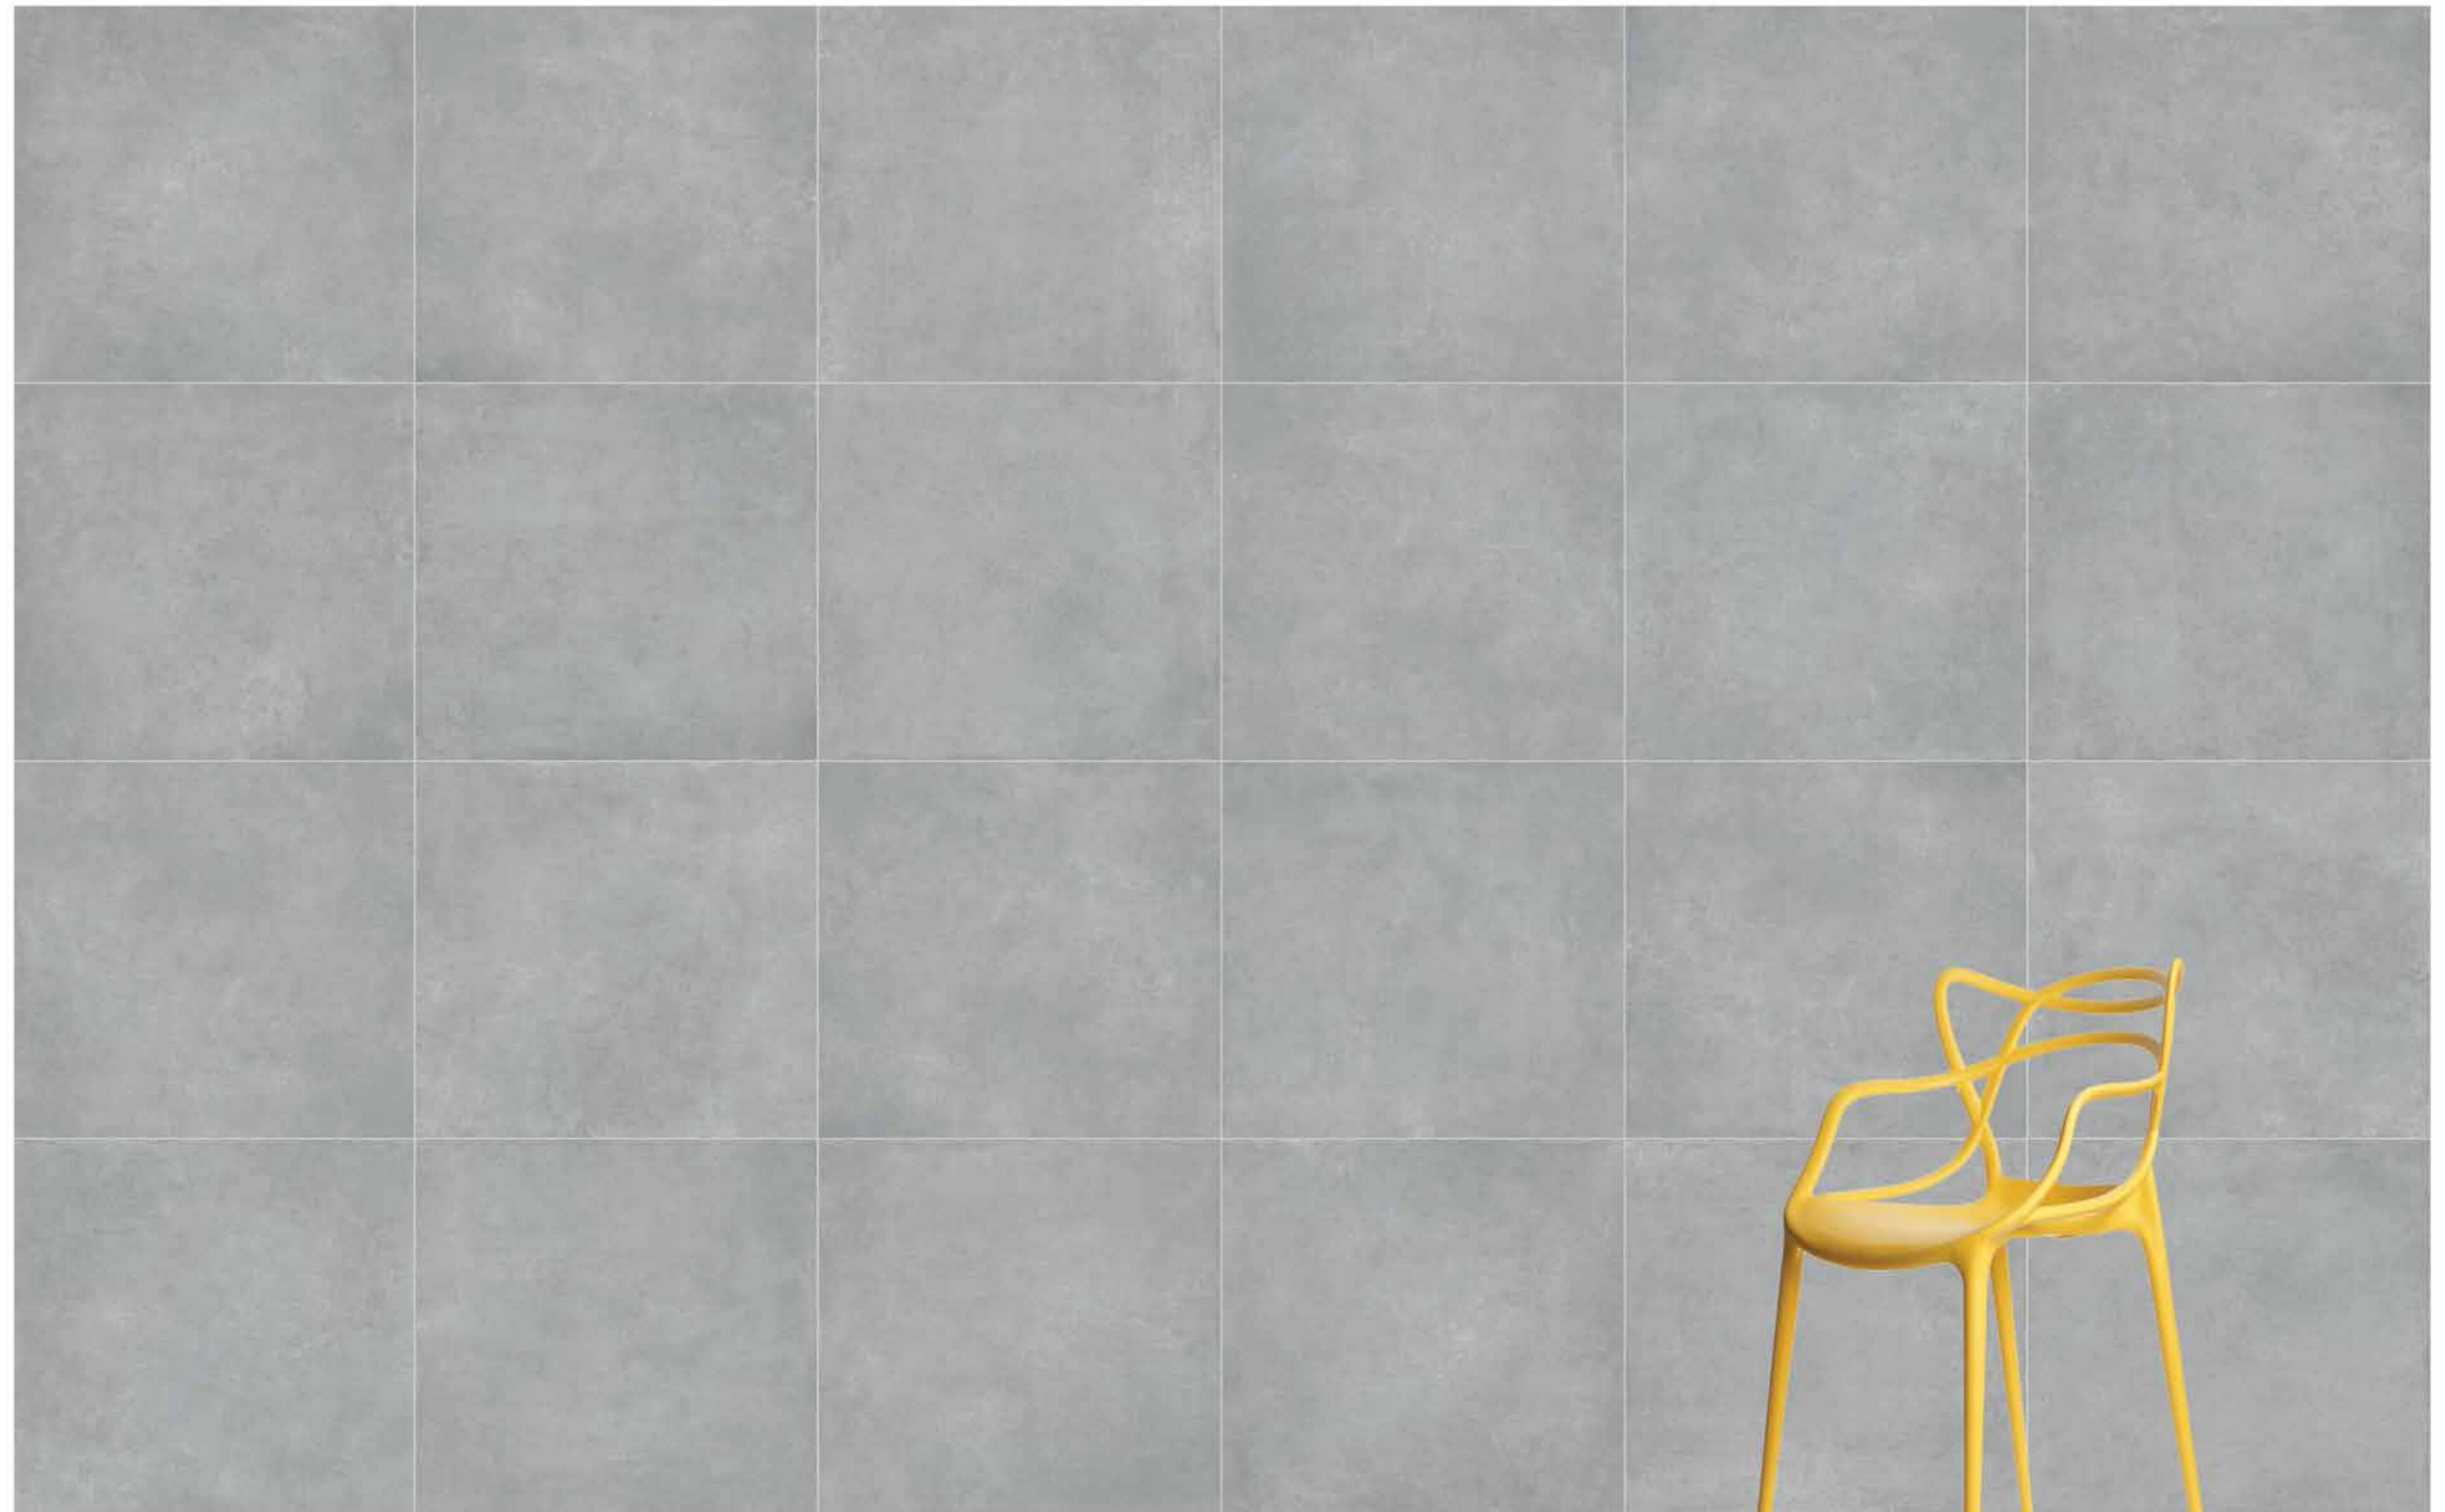

- Floor Tile
- Wall Tile
- Porcelain
- Frost Resistant
- Matt
- R9 Lappato
- Soft R10
- Modularity
- Rectified
- V³ Shade Variation
- Residential
- Commercial
- Facade
- Pool Surrounding

reaLook
TECHNOLOGY

Urbancrete

Colorbody Porcelain 60x120, **80x80**, 40x80, 60x60, 30x60, 45x45, 30x30 / R9 LPR, R10A, R11C
White, Grey, **Dark Grey**, Mink, Dark Greige, Anthracite