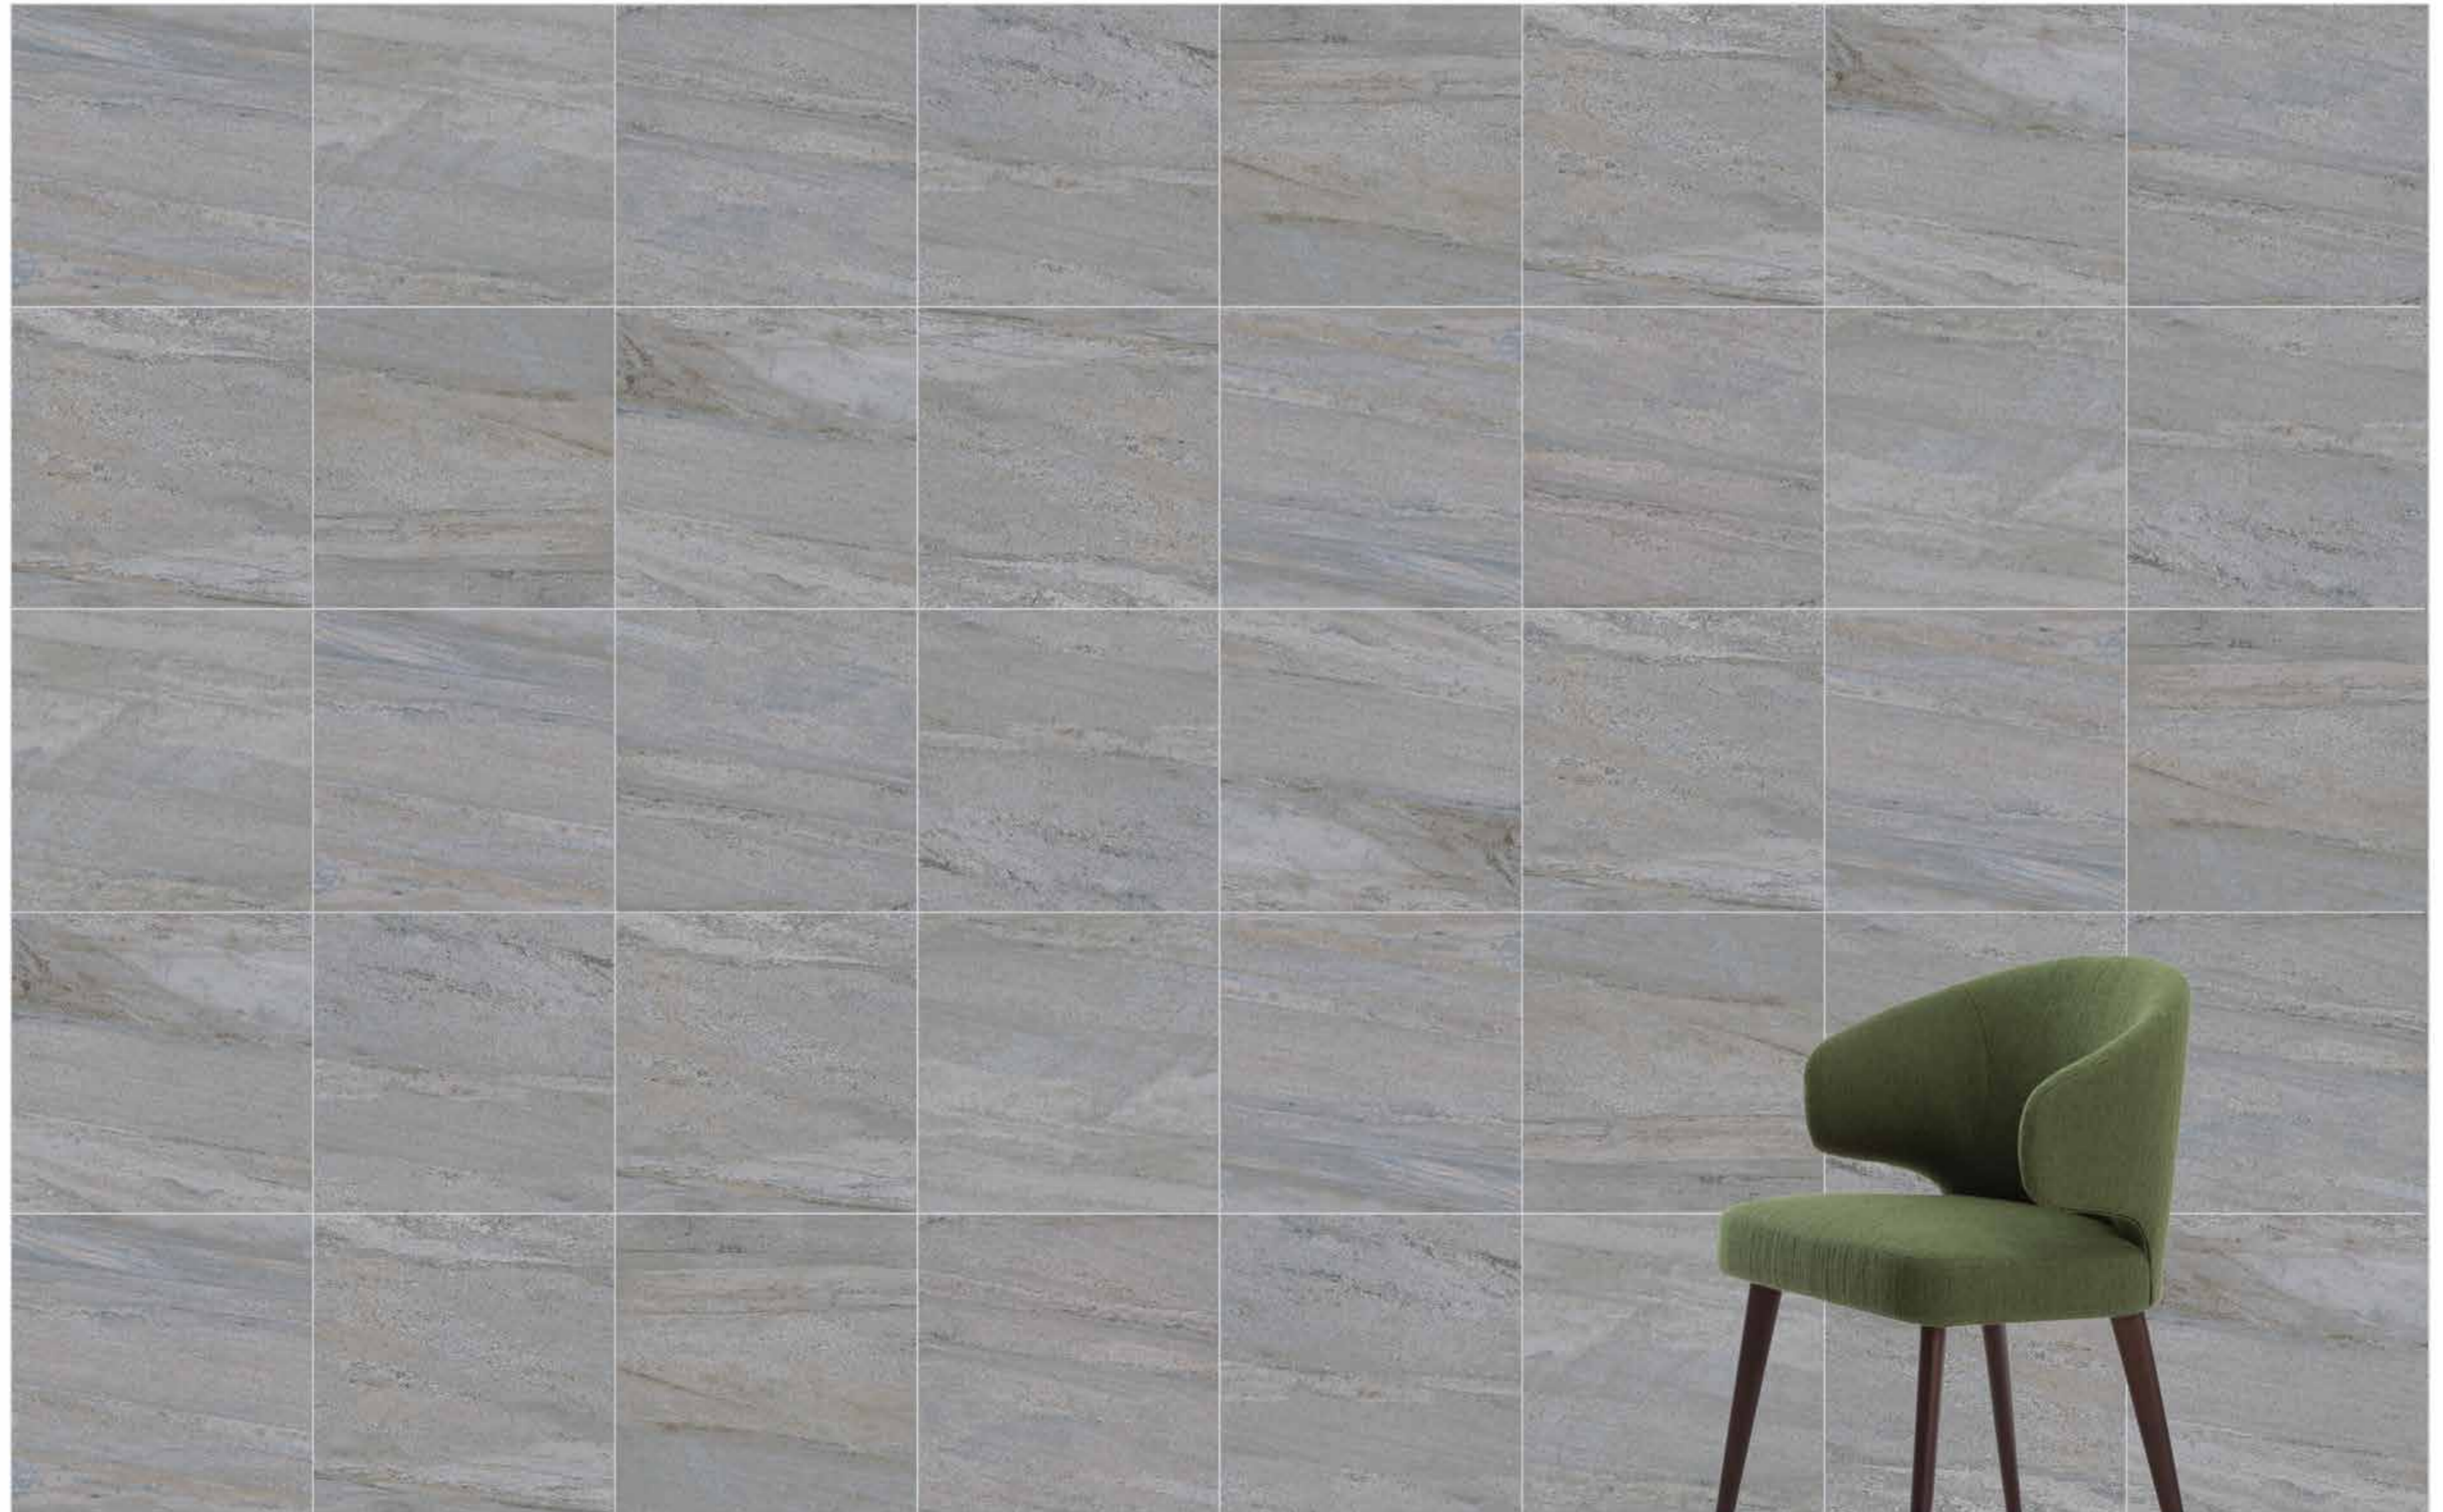

65x65 (7 Faces)

reaLook
TECHNOLOGY
Pietra Pienza
Colorbody Porcelain
60x60, 30x60 / R9
Beige, **Light Grey**, Dark Grey, Anthracite

reaLook
TECHNOLOGY
Pietra Pienza
Colorbody Porcelain
60x60, 30x60 / R9
Beige, Light Grey, **Dark Grey**, Anthracite