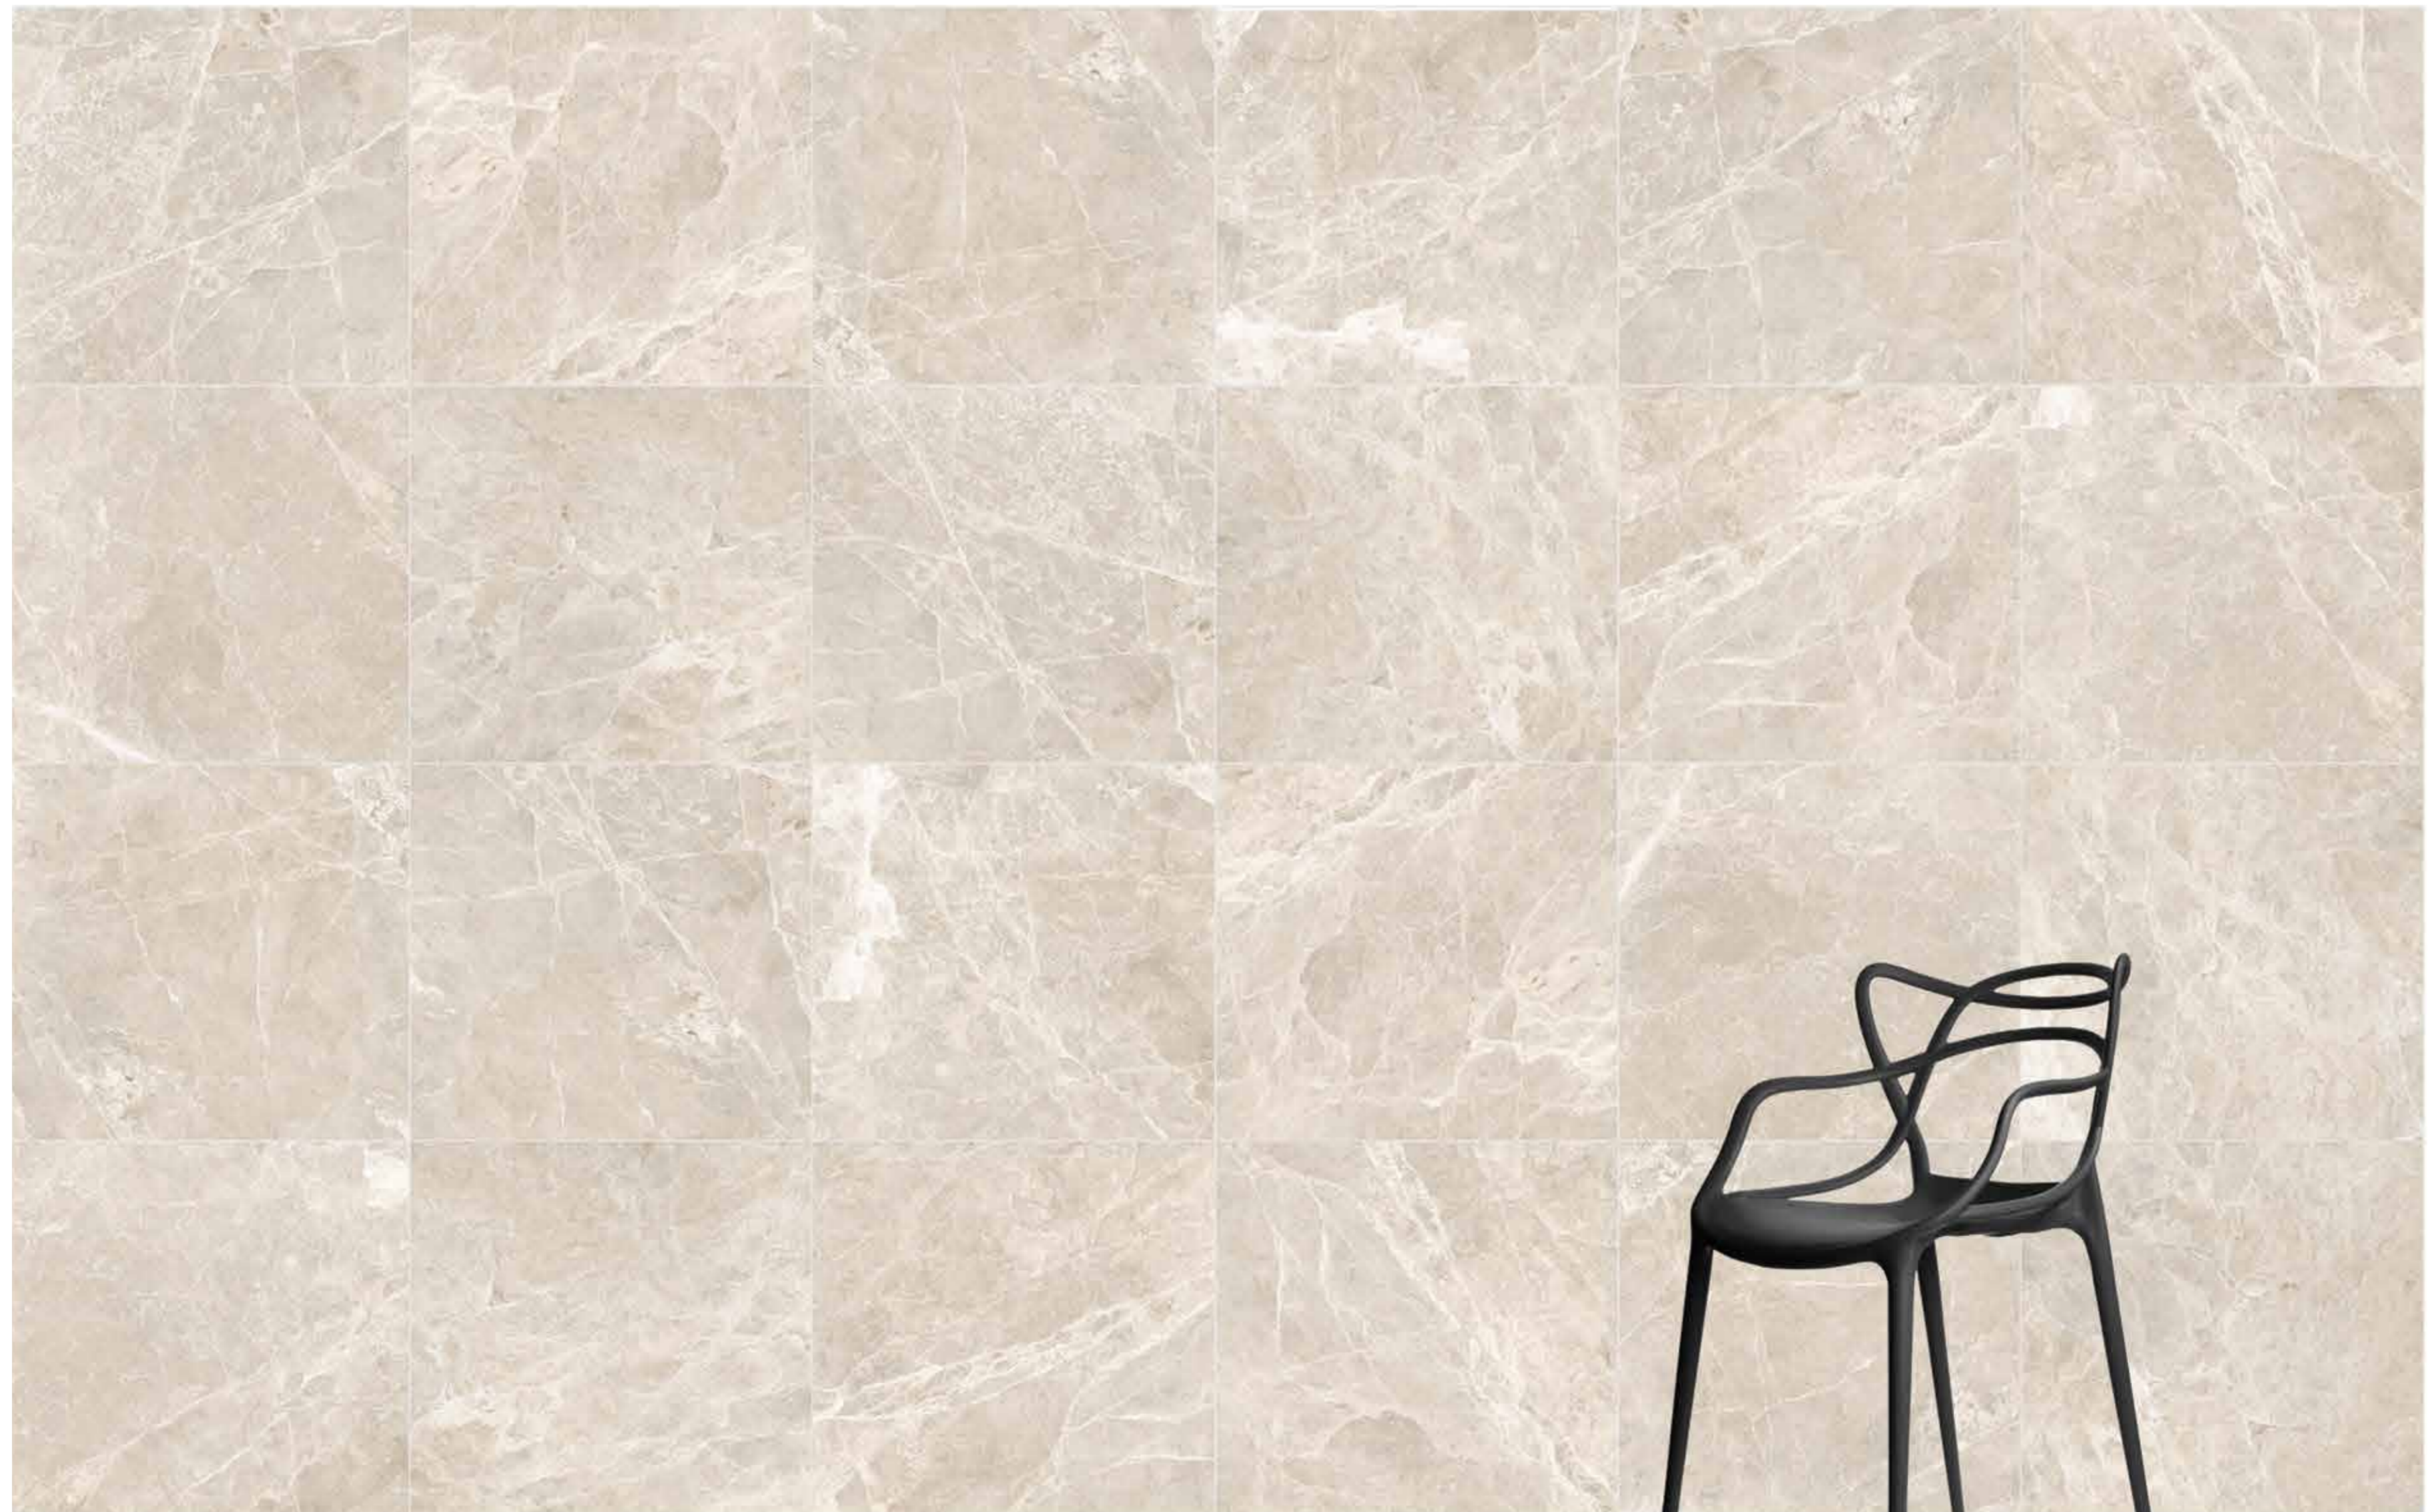

reaLook
TECHNOLOGY

Marmostone

Colorbody Porcelain

60x120, **80x80**, 60x60 / R10B

Glazed Porcelain 60x120 / FLPR

Mink, Dark Greige, Light Grey, Dark Grey

165x87 5 Canvas (7,2 m²)