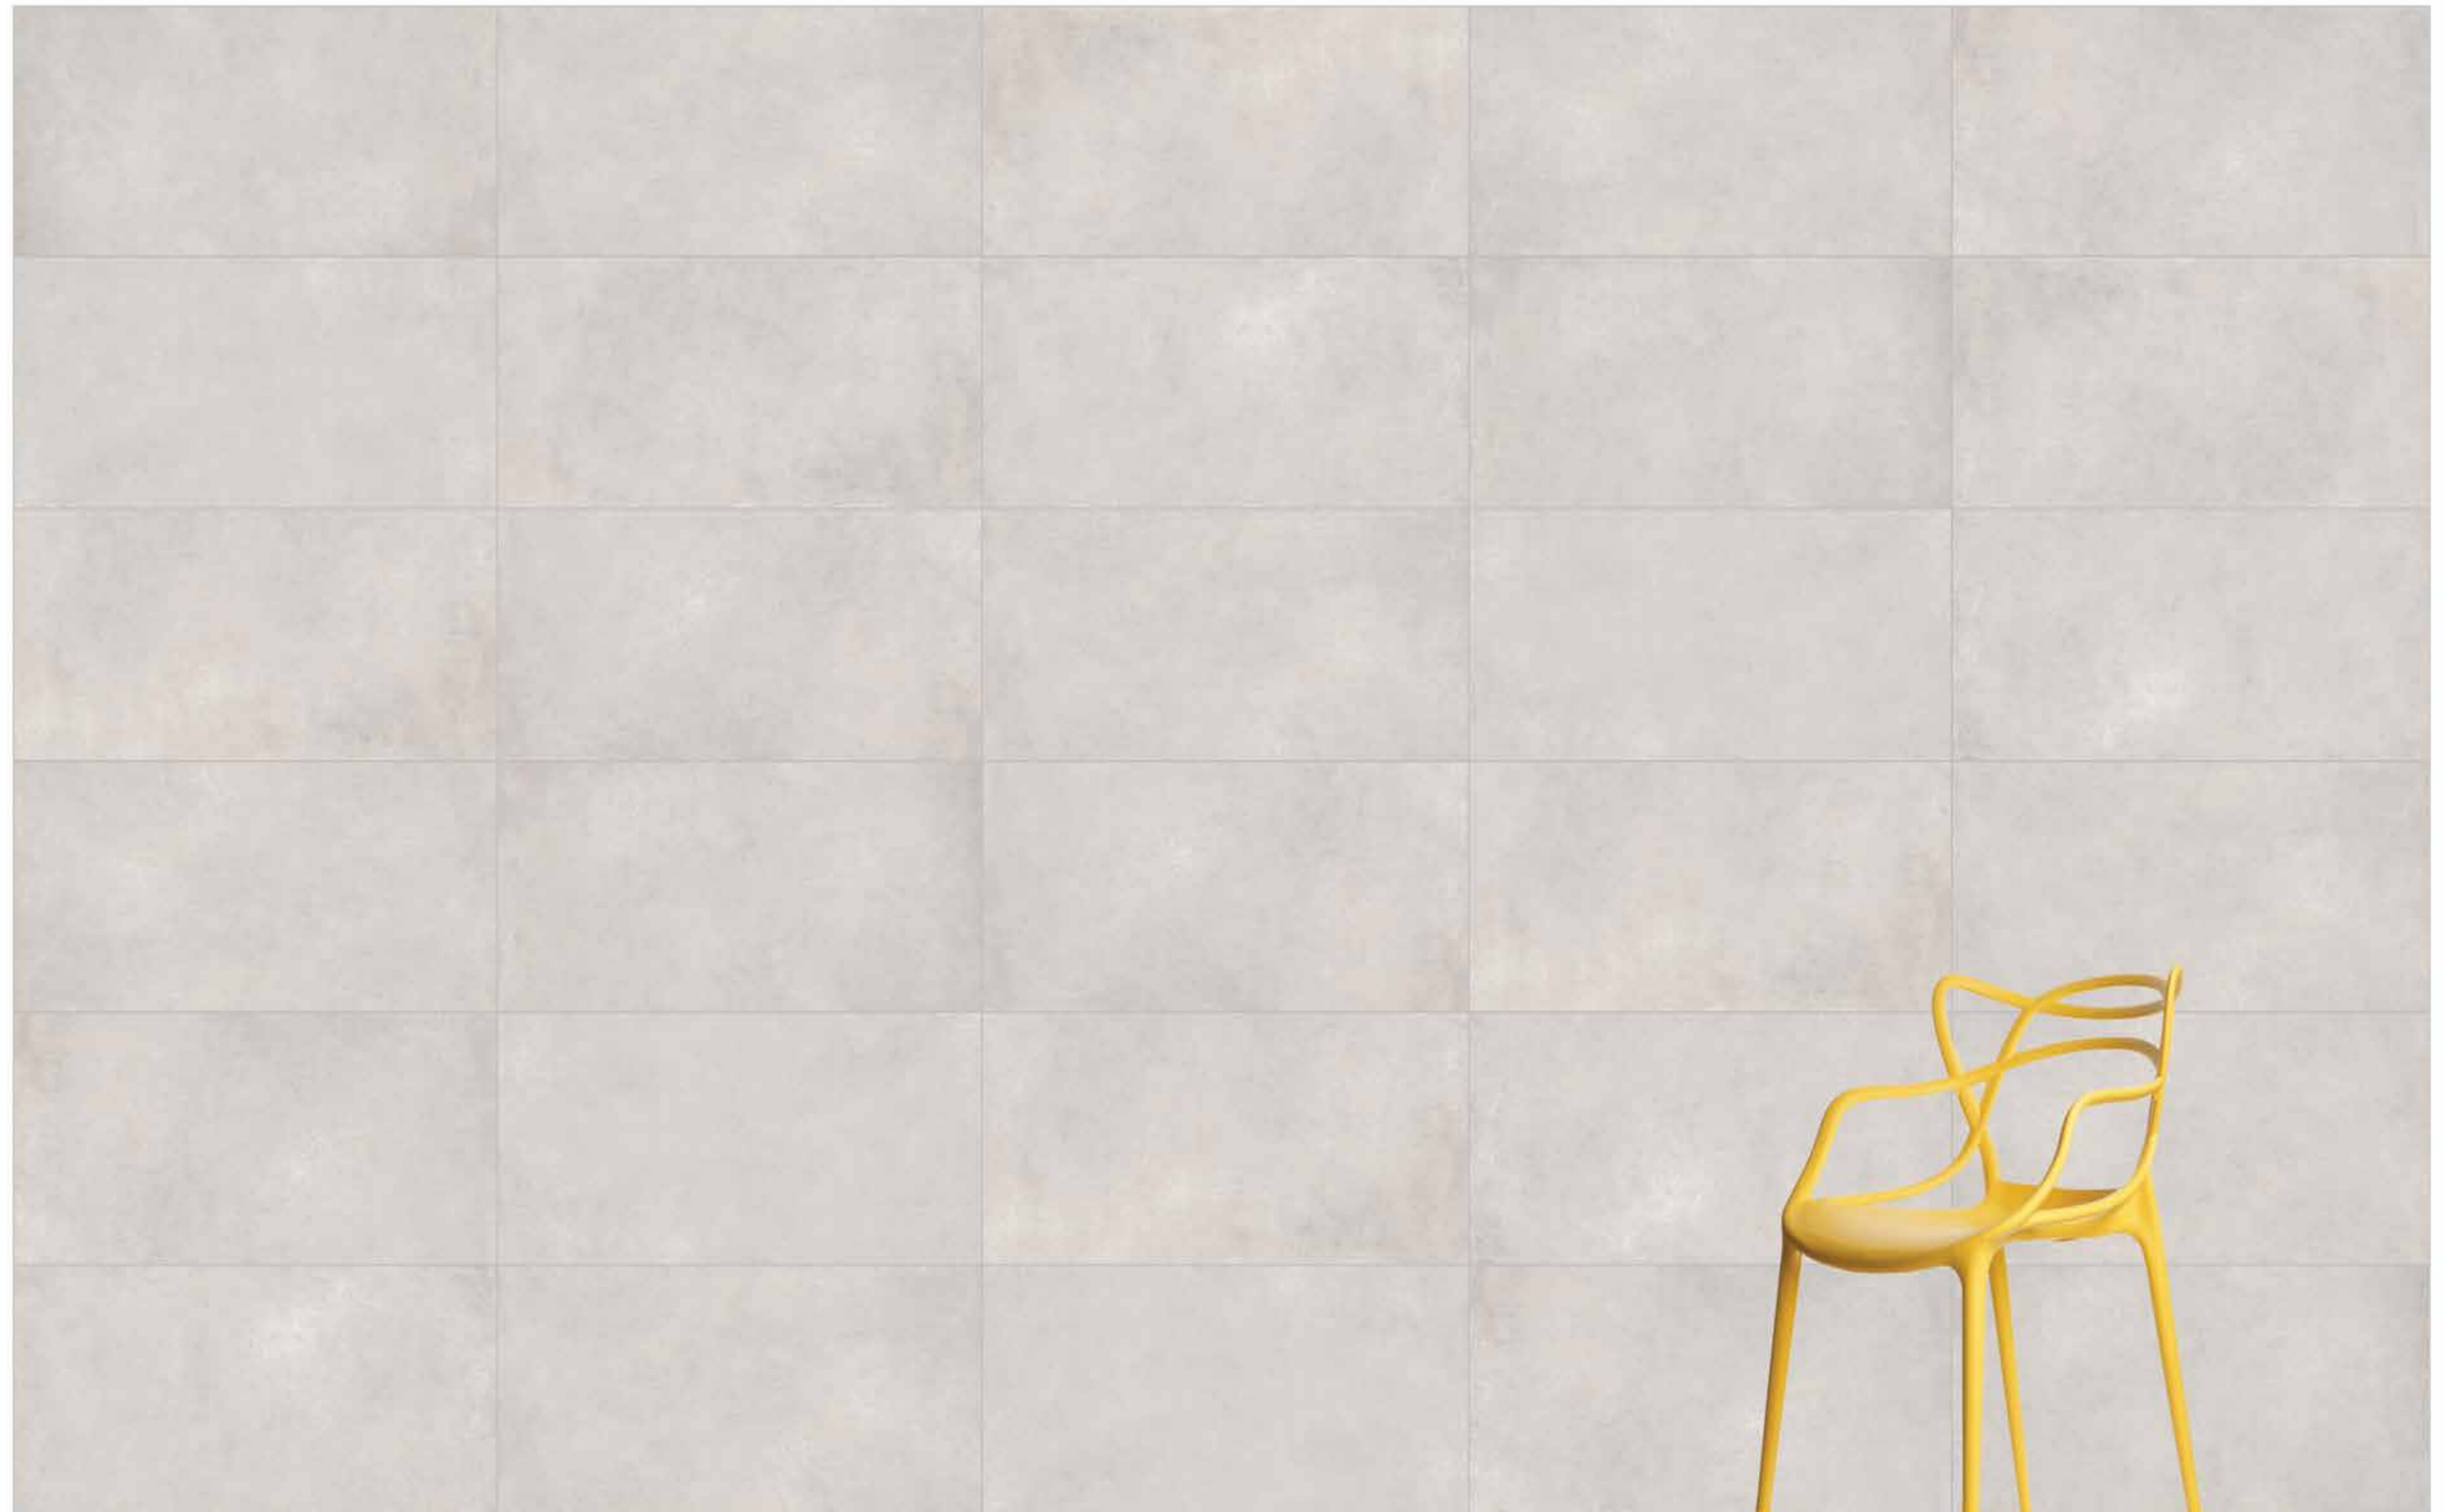

Urbancrete

Colorbody Porcelain **60x120**, 80x80, 40x80, 60x60, 30x60, 45x45, 30x30 / R9 LPR, R10A, R11C
White, Grey, Dark Grey, **Mink**, Dark Greige, Anthracite