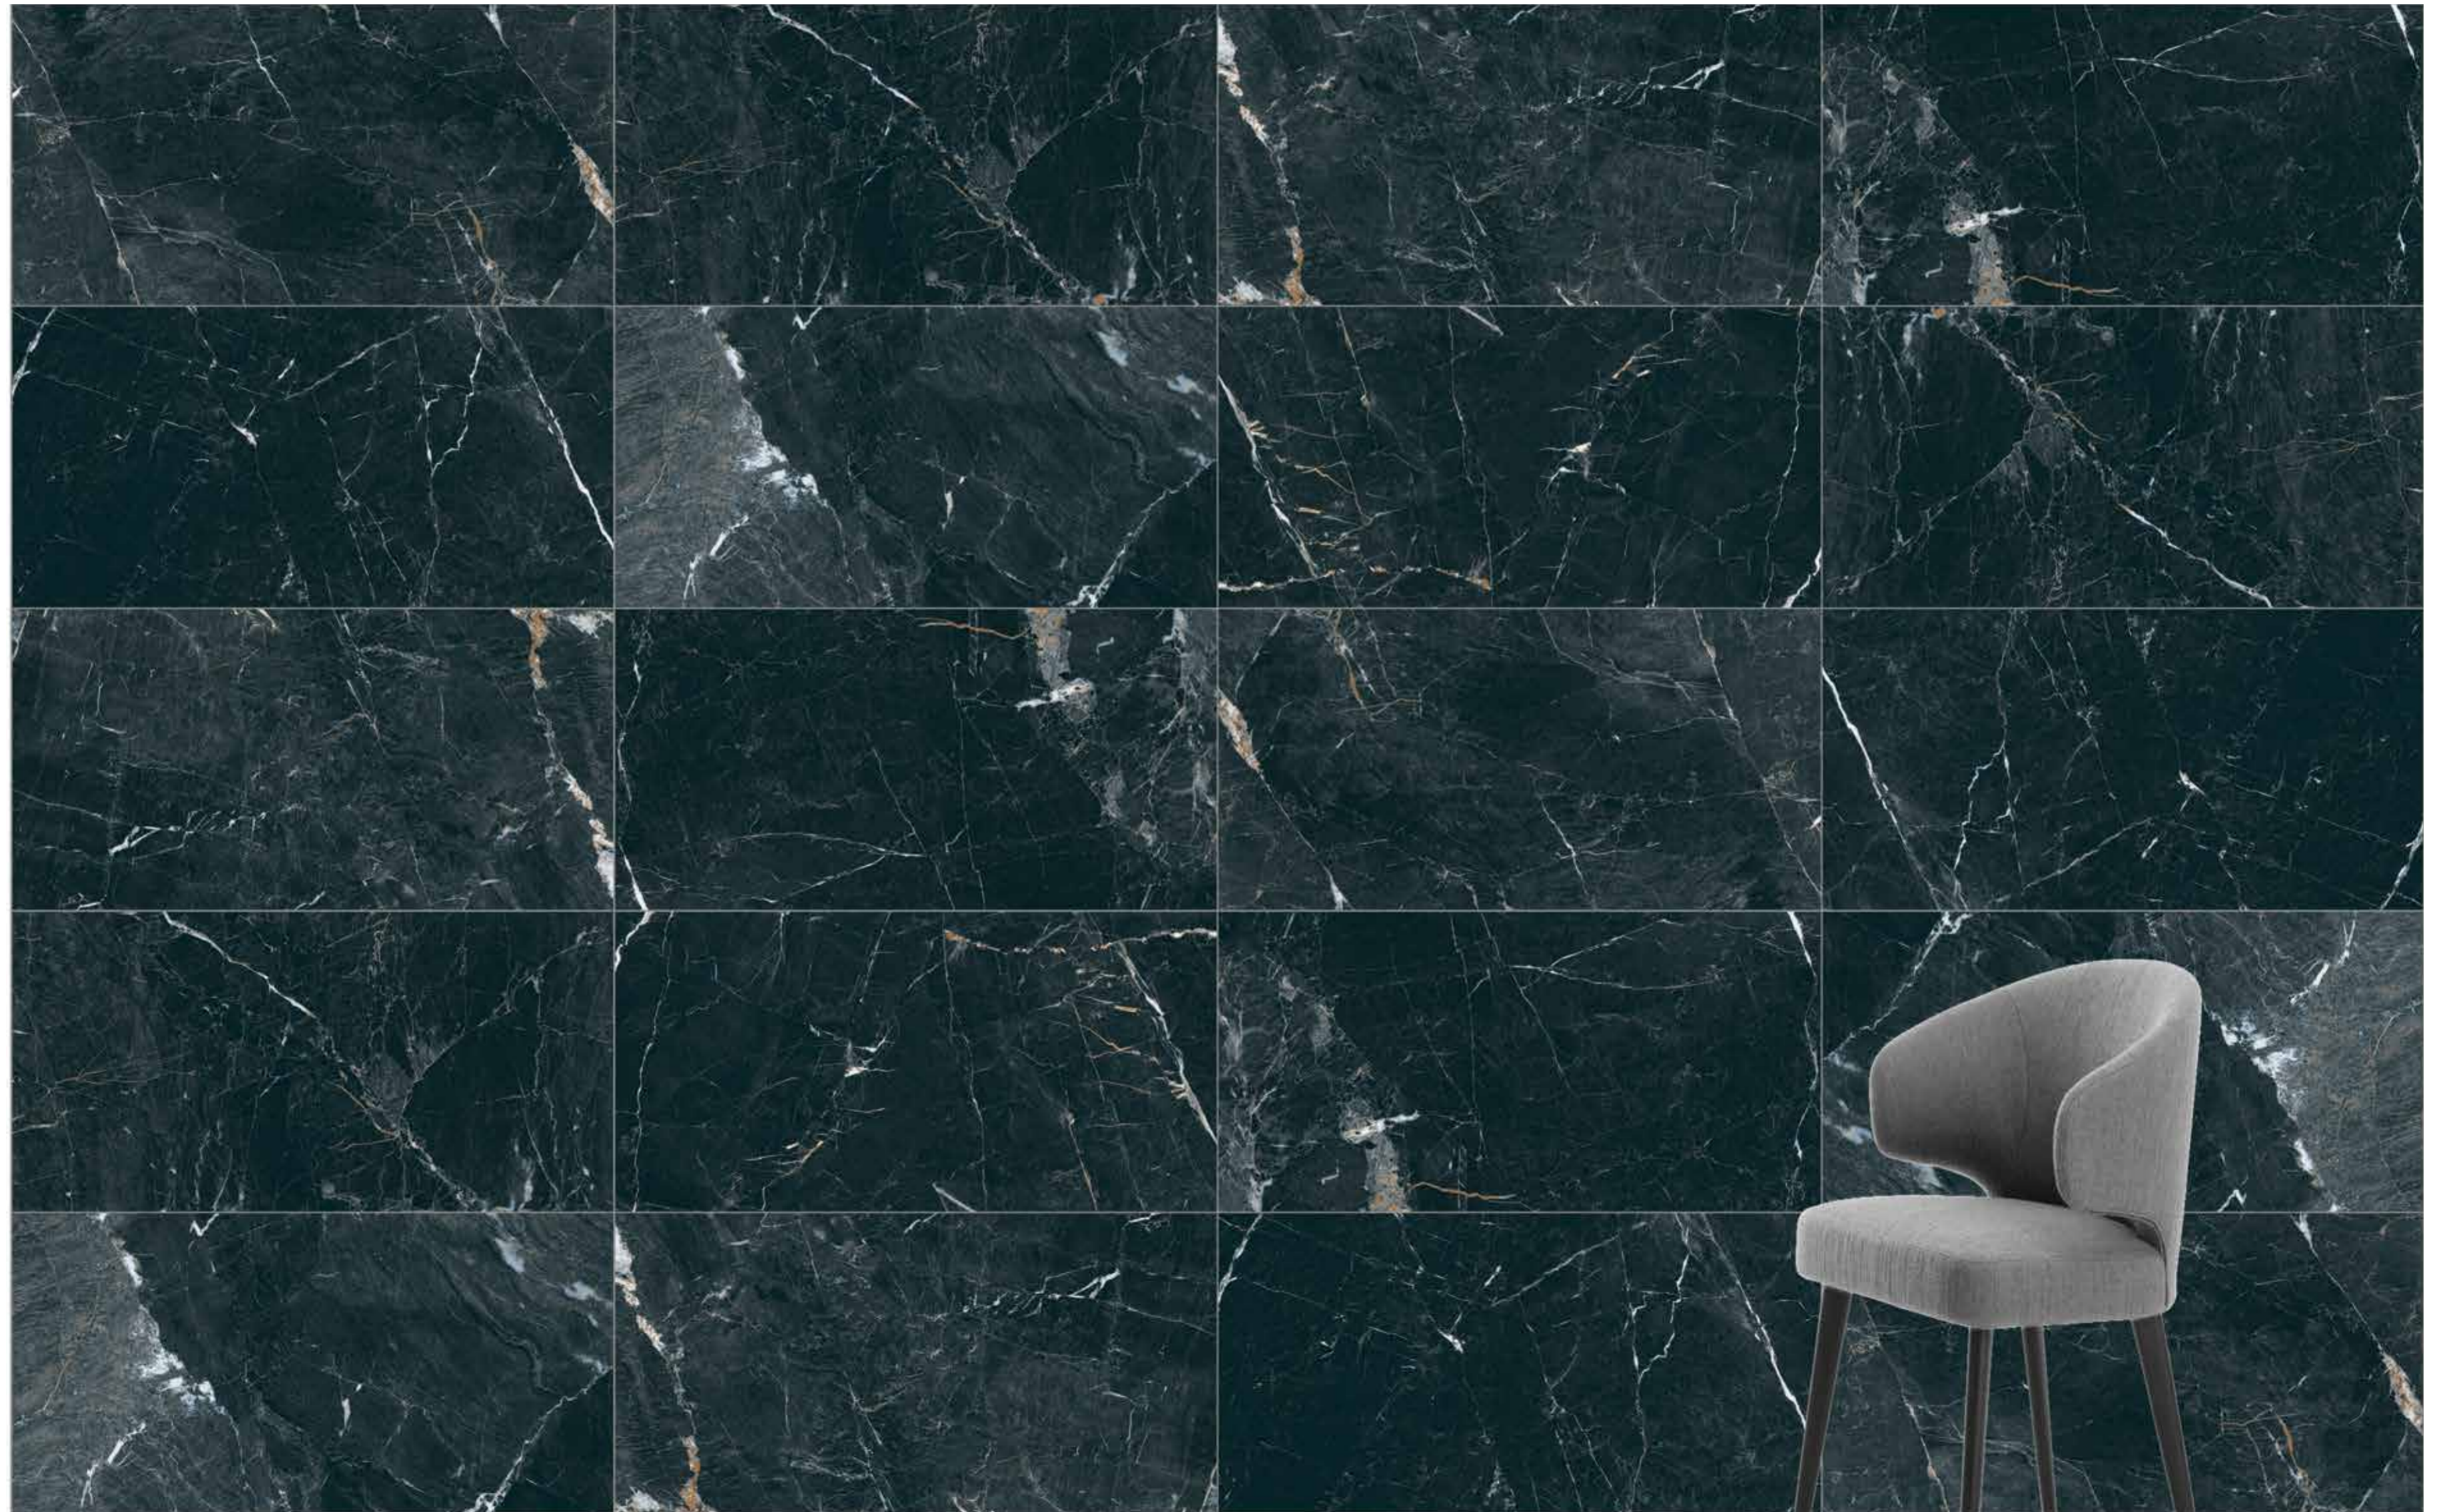

- Floor Tile
- Wall Tile
- Porcelain
- Frost Resistant
- Rectified
- Matt
- Full Lappato
- Shade Variation
- Residential
- Commercial

reaLook
TECHNOLOGY
MarmoMix
Glazed Porcelain

60x120, 60x60, 30x60, 15x60, 7,5x60, 30x30 / R10A, **FLPR**
Bardiglio grey, Rosso Alicante, **St. Laurent fumeé**, Carrara white

60x120 (7 Faces)