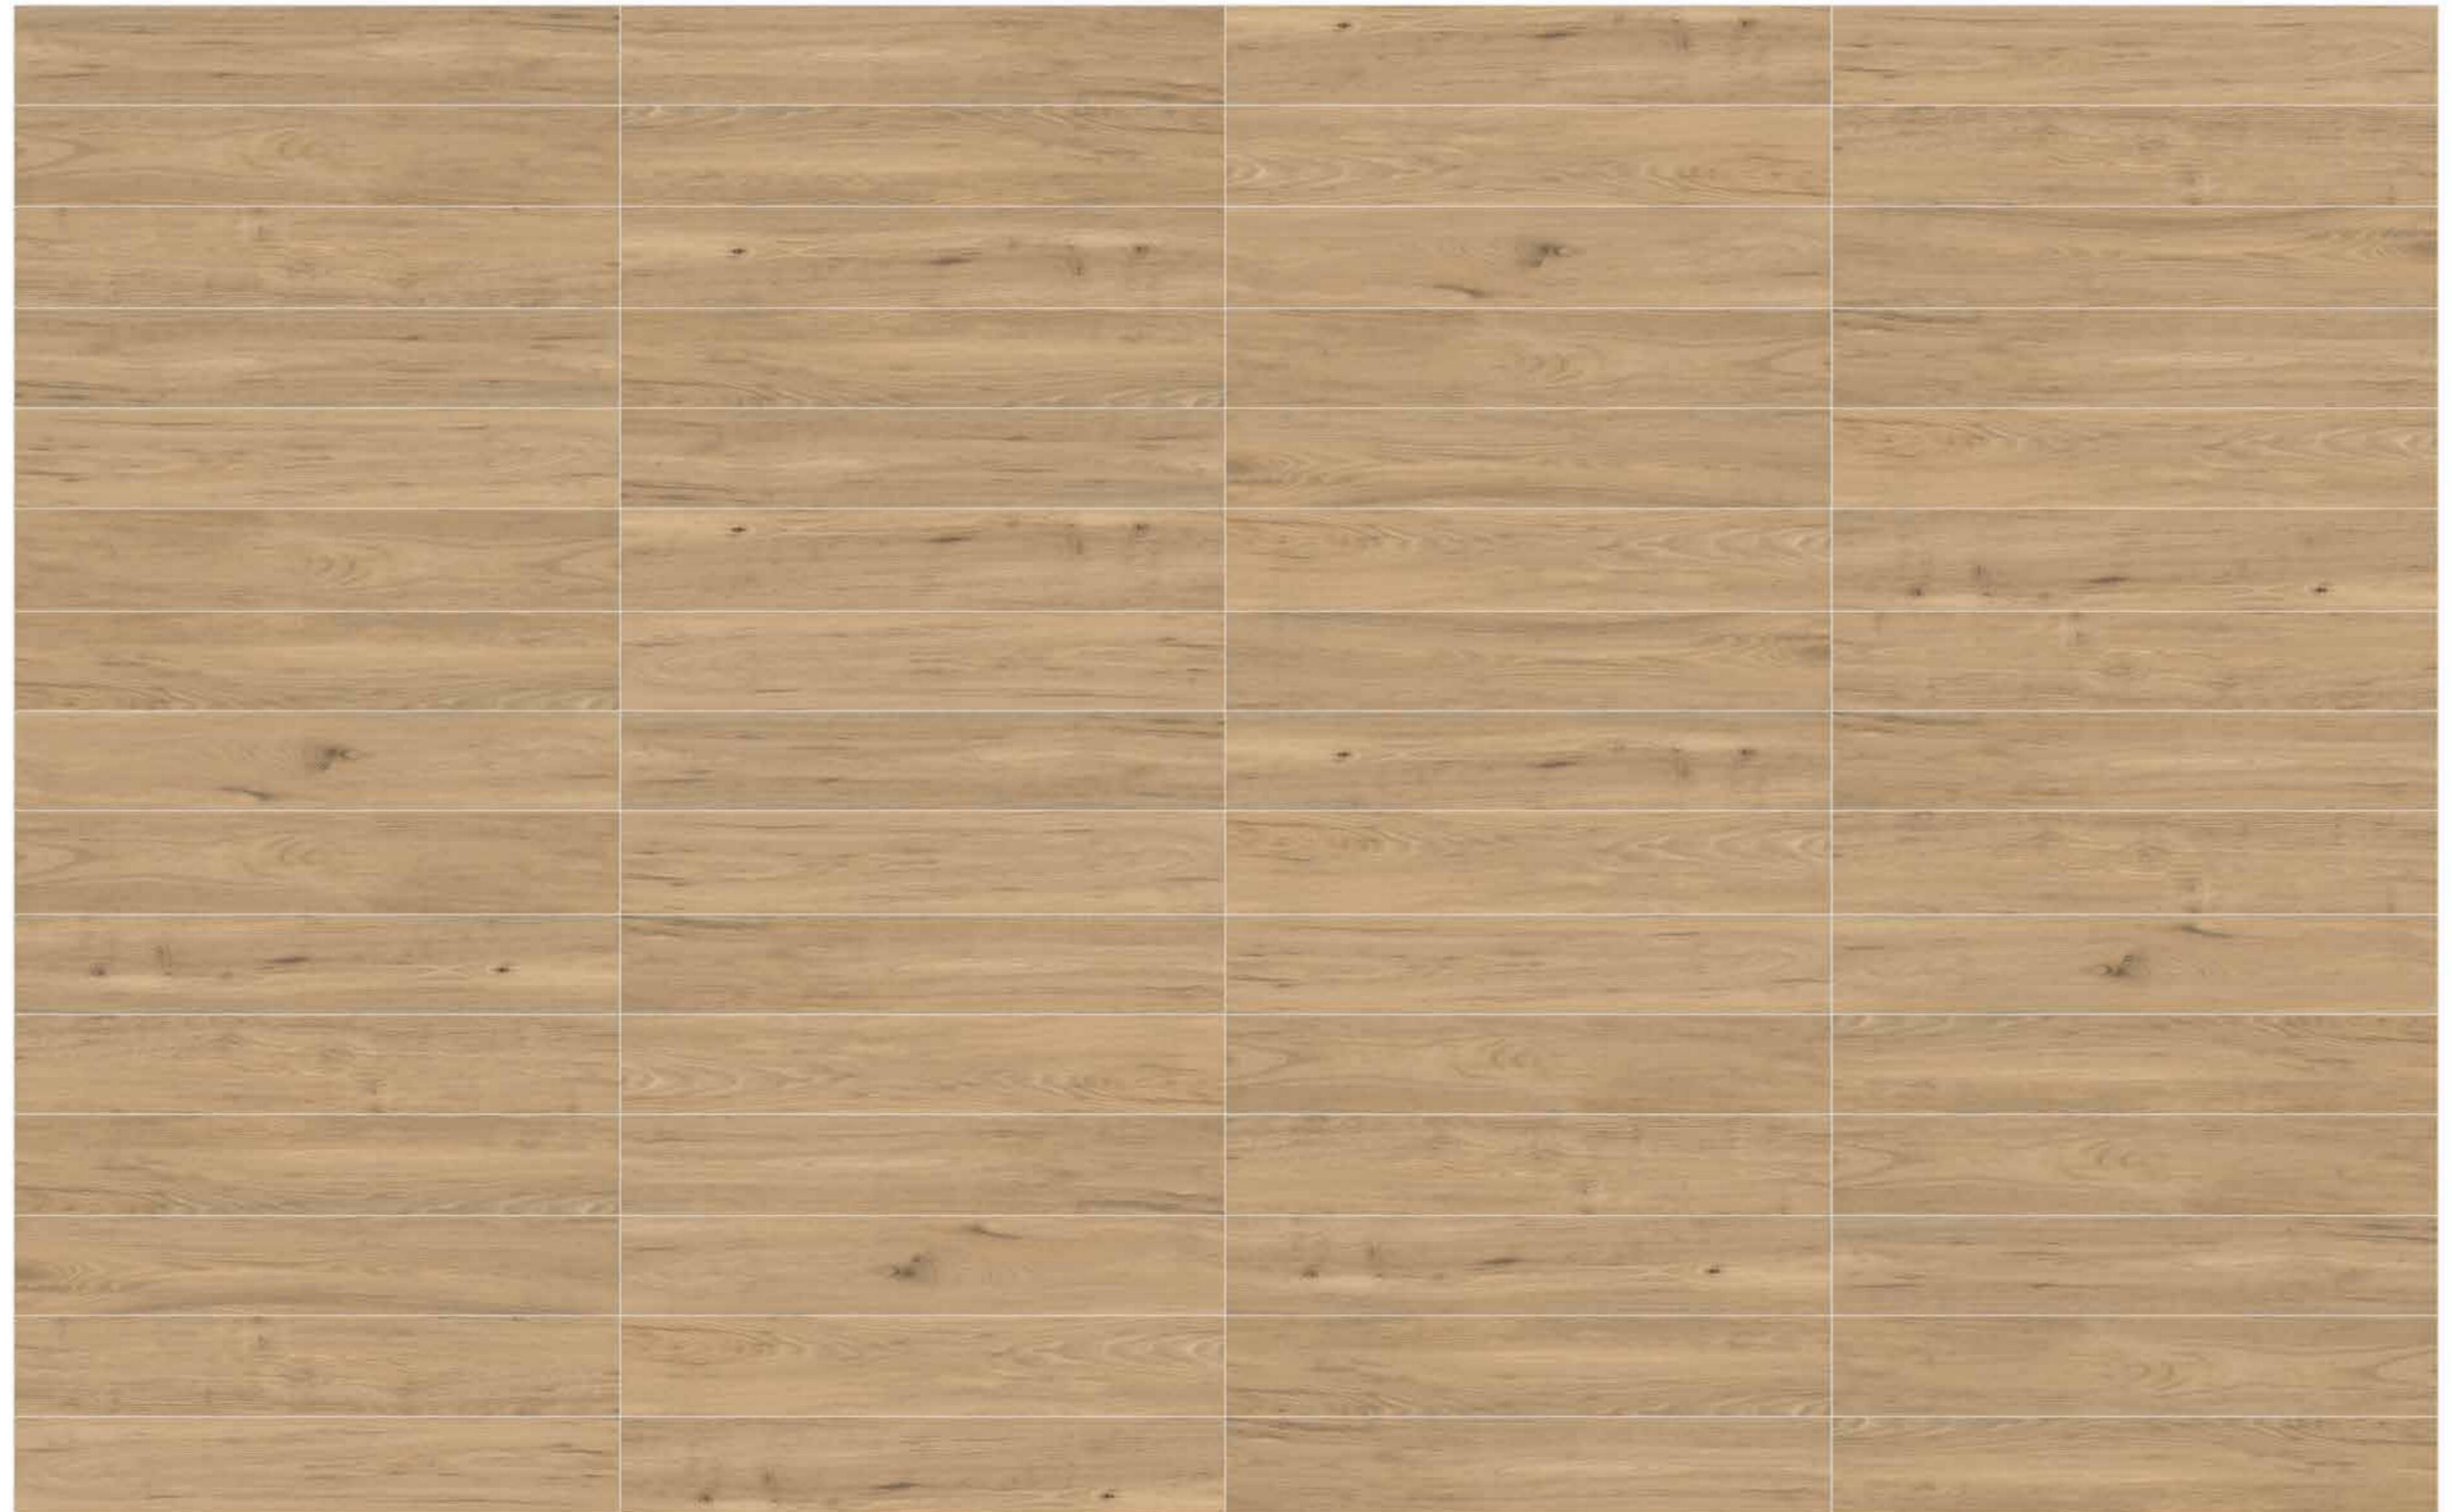

- Floor Tile
- Wall Tile
- Porcelain
- Frost Resistant
- Matt
- Non Rectified
- Rectified
- Shade Variation
- Residential
- Pool Surrounding

reaLook
TECHNOLOGY
Oakland

Glazed Porcelain
20x120, 7,5x30 / R10A, Matt
Light Oak, Natural Oak, **Oak**, Dark Oak